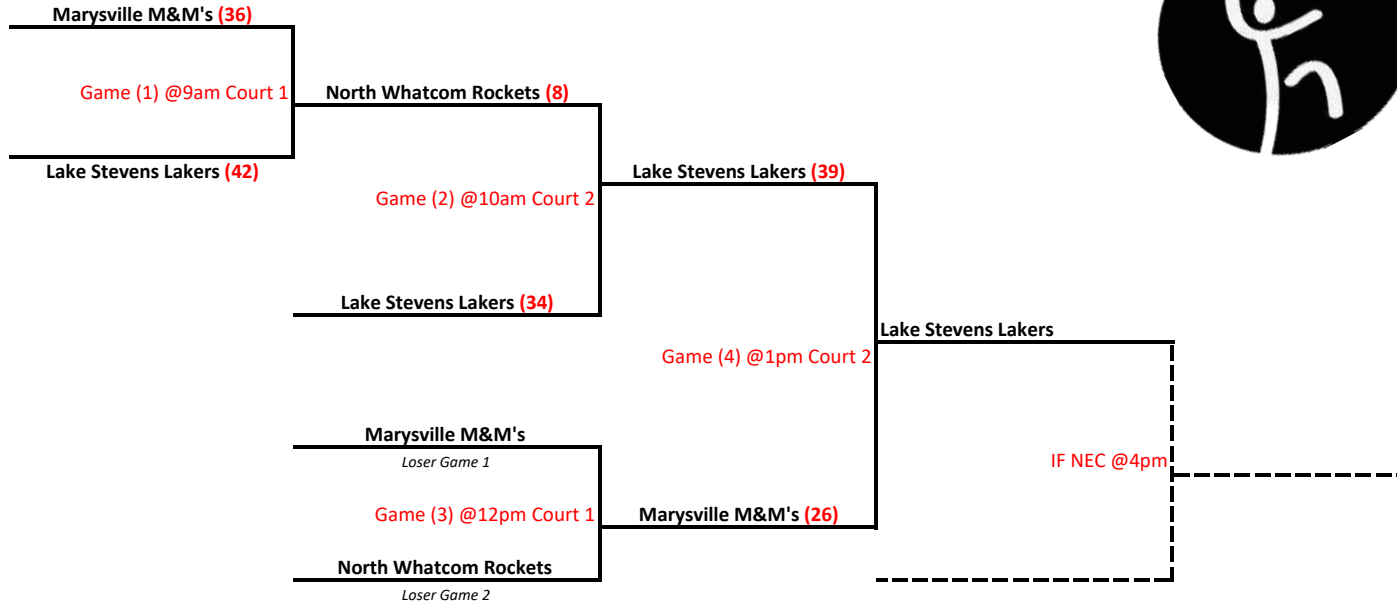

**2023 Cascade Sub-Regional Basketball Competition
Participating Teams By Division**

MASTERS DIVISIONS							
Group A	3 Teams			Group D	3 Teams		
	Lake Stevens Vikings				North Whatcom Rockets		
	Edmonds Knights				Lake Stevens Lakers		
	Team Whidbey Dragons				Marysville M&M's		
Group B	3 Teams			Group E	3 Teams		
	Marysville Bucks				Bellingham Independents Blue		
	Team Whidbey Eagles				Lake Stevens Sonics		
	Skagit Sunburst				North Sound Stars		
Group C	3 Teams			Group F	3 Teams		
	Edmonds Bouncers				Edmonds Tigers		
	Everett Huskies				Marysville Lightning		
	Marysville Hawks				Bellingham Independents Red		

Group A

Marysville Pilchuck HS

- 1ST PLACE
- 2ND PLACE
- 3RD PLACE

Edmonds Knights	<i>(Advancing to Regionals)</i>
Lake Stevens Vikings	<i>(Advancing to Regionals)</i>
Team Whidbey Dragons	

Group B

Marysville Pilchuck HS

- 1ST PLACE
- 2ND PLACE
- 3RD PLACE

Marysville Bucks	<i>(Advancing to Regionals)</i>
Skagit Sunburst	<i>(Advancing to Regionals)</i>
Team Whidbey Eagles	<i>(Advancing to Regionals)</i>

Group C

Marysville Pilchuck HS

- 1ST PLACE
- 2ND PLACE
- 3RD PLACE

Everett Huskies	(Advancing to Regionals)
Edmonds Bouncers	(Advancing to Regionals)
Marysville Hawks	

Group D

Totem Middle School

- 1ST PLACE
- 2ND PLACE
- 3RD PLACE

1ST PLACE	(Advancing to Regionals)
2ND PLACE	(Advancing to Regionals)
3RD PLACE	