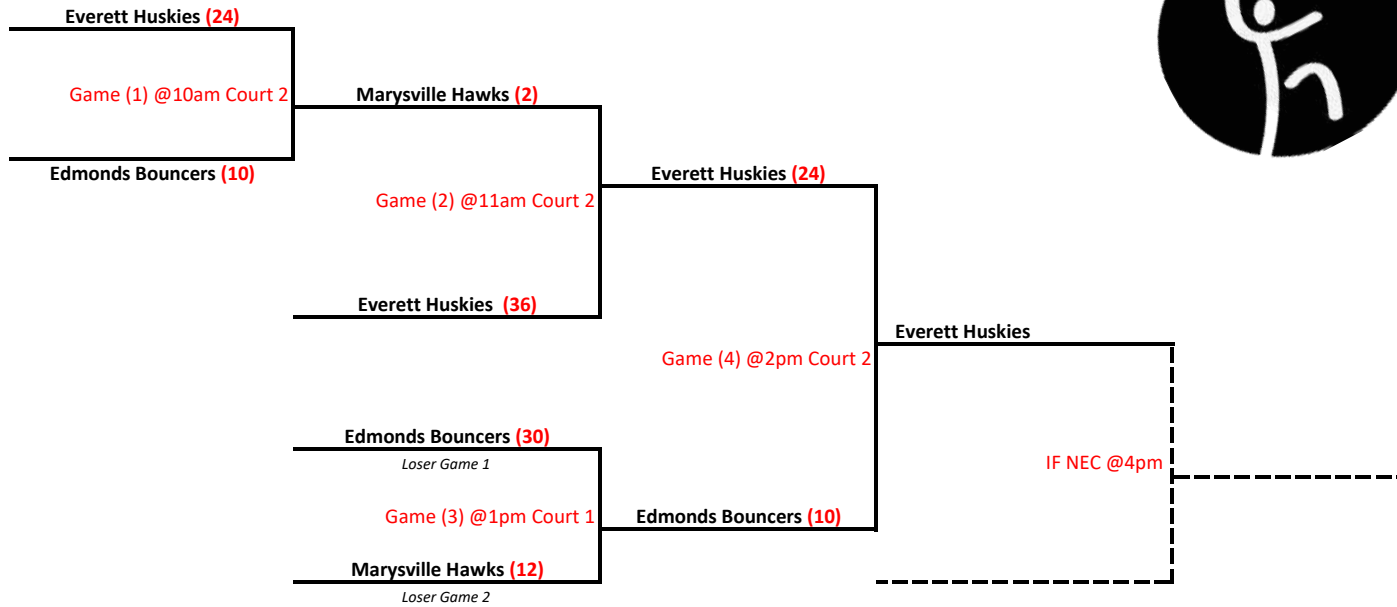

**2023 Cascade Sub-Regional Basketball Competition
Participating Teams By Division**

MASTERS DIVISIONS							
Group A	3 Teams			Group D	3 Teams		
	Lake Stevens Vikings				North Whatcom Rockets		
	Edmonds Knights				Lake Stevens Lakers		
	Team Whidbey Dragons				Marysville M&M's		
Group B	3 Teams			Group E	3 Teams		
	Marysville Bucks				Bellingham Independents Blue		
	Team Whidbey Eagles				Lake Stevens Sonics		
	Skagit Sunburst				North Sound Stars		
Group C	3 Teams			Group F	3 Teams		
	Edmonds Bouncers				Edmonds Tigers		
	Everett Huskies				Marysville Lightning		
	Marysville Hawks				Bellingham Independents Red		

2023 Cascade Sub-Regional Basketball Competition

Sunday, January 29, 2023

	Marysville Pilchuck HS		Totem MS	
	Court 1	Court 2	Court 1	Court 2
9:00AM	Group A Game 1	Group B Game 1	Group D Game 1	Group E Game 1
10:00AM	Group A Game 2	Group C Game 1	Group F Game 1	Group D Game 2
11:00AM	Group B Game 2	Group C Game 2	Group E Game 2	Group F Game 2
12:00PM	Group A Game 3	Group B Game 3	Group D Game 3	Group E Game 3
1:00PM	Group C Game 3	Group A Game 4	Group F Game 3	Group D Game 4
2:00PM	Group B Game 4	Group C Game 4	Group E Game 4	Group F Game 4
3:00PM	If Necessary Group B	If Necessary Group A	If Necessary Group E	If Necessary Group F
4:00PM	If Necessary Group C		If Necessary Group D	

Group A

Marysville Pilchuck HS

- 1ST PLACE
- 2ND PLACE
- 3RD PLACE

Edmonds Knights	<i>(Advancing to Regionals)</i>
Lake Stevens Vikings	<i>(Advancing to Regionals)</i>
Team Whidbey Dragons	

Group B

Marysville Pilchuck HS

- 1ST PLACE
- 2ND PLACE
- 3RD PLACE

Marysville Bucks	<i>(Advancing to Regionals)</i>
Skagit Sunburst	<i>(Advancing to Regionals)</i>
Team Whidbey Eagles	<i>(Advancing to Regionals)</i>

Group C

Marysville Pilchuck HS