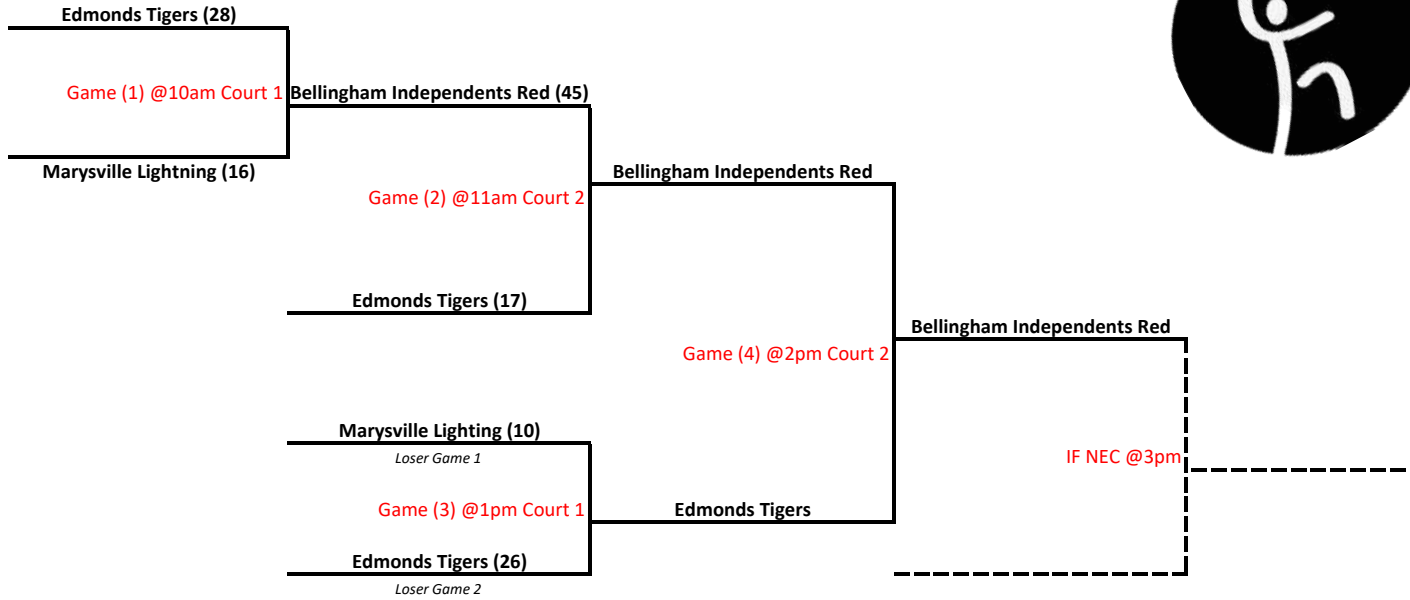

**2023 Cascade Sub-Regional Basketball Competition
Participating Teams By Division**

MASTERS DIVISIONS							
Group A	3 Teams			Group D	3 Teams		
	Lake Stevens Vikings				North Whatcom Rockets		
	Edmonds Knights				Lake Stevens Lakers		
	Team Whidbey Dragons				Marysville M&M's		
Group B	3 Teams			Group E	3 Teams		
	Marysville Bucks				Bellingham Independents Blue		
	Team Whidbey Eagles				Lake Stevens Sonics		
	Skagit Sunburst				North Sound Stars		
Group C	3 Teams			Group F	3 Teams		
	Edmonds Bouncers				Edmonds Tigers		
	Everett Huskies				Marysville Lightning		
	Marysville Hawks				Bellingham Independents Red		

Lake Stevens Sonics (20)

Loser Game 2

1ST PLACE

Bellingham Ind. Blue

(Advancing to Regionals)

2ND PLACE

North Sound Stars

(Advancing to Regionals)

3RD PLACE

Lake Stevens Sonics

Group F

Totem Middle School

- 1ST PLACE
- 2ND PLACE
- 3RD PLACE

Bellingham Ind. Red	<i>(Advancing to Regionals)</i>
Edmonds Tigers	<i>(Advancing to Regionals)</i>
Marysville Lighting	