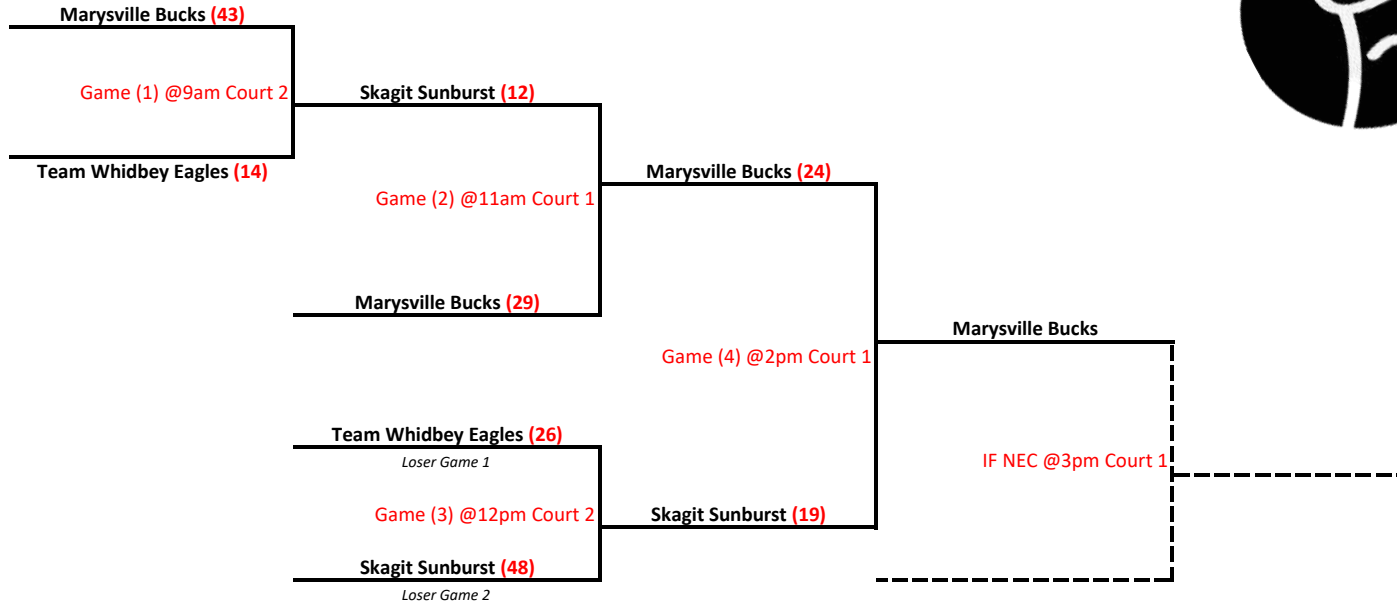

**2023 Cascade Sub-Regional Basketball Competition
Participating Teams By Division**

MASTERS DIVISIONS							
Group A	3 Teams			Group D	3 Teams		
	Lake Stevens Vikings				North Whatcom Rockets		
	Edmonds Knights				Lake Stevens Lakers		
	Team Whidbey Dragons				Marysville M&M's		
Group B	3 Teams			Group E	3 Teams		
	Marysville Bucks				Bellingham Independents Blue		
	Team Whidbey Eagles				Lake Stevens Sonics		
	Skagit Sunburst				North Sound Stars		
Group C	3 Teams			Group F	3 Teams		
	Edmonds Bouncers				Edmonds Tigers		
	Everett Huskies				Marysville Lightning		
	Marysville Hawks				Bellingham Independents Red		

2023 Cascade Sub-Regional Basketball Competition

Sunday, January 29, 2023

	Marysville Pilchuck HS		Totem MS	
	Court 1	Court 2	Court 1	Court 2
9:00AM	Group A Game 1	Group B Game 1	Group D Game 1	Group E Game 1
10:00AM	Group A Game 2	Group C Game 1	Group F Game 1	Group D Game 2
11:00AM	Group B Game 2	Group C Game 2	Group E Game 2	Group F Game 2
12:00PM	Group A Game 3	Group B Game 3	Group D Game 3	Group E Game 3
1:00PM	Group C Game 3	Group A Game 4	Group F Game 3	Group D Game 4
2:00PM	Group B Game 4	Group C Game 4	Group E Game 4	Group F Game 4
3:00PM	If Necessary Group B	If Necessary Group A	If Necessary Group E	If Necessary Group F
4:00PM	If Necessary Group C		If Necessary Group D	

Group A

Marysville Pilchuck HS

- 1ST PLACE
- 2ND PLACE
- 3RD PLACE

Edmonds Knights	<i>(Advancing to Regionals)</i>
Lake Stevens Vikings	<i>(Advancing to Regionals)</i>
Team Whidbey Dragons	

Group B

Marysville Pilchuck HS

- 1ST PLACE
- 2ND PLACE
- 3RD PLACE

Marysville Bucks	<i>(Advancing to Regionals)</i>
Skagit Sunburst	<i>(Advancing to Regionals)</i>
Team Whidbey Eagles	<i>(Advancing to Regionals)</i>

Group C

Marysville Pilchuck HS