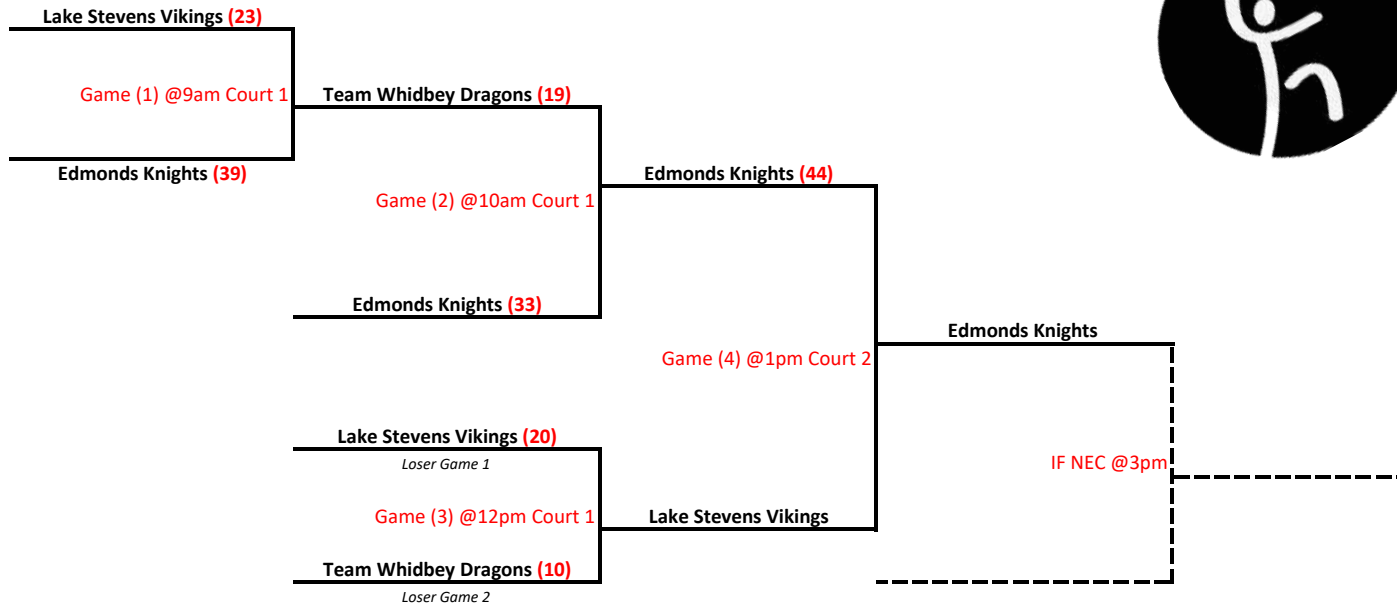

**2023 Cascade Sub-Regional Basketball Competition
Participating Teams By Division**

MASTERS DIVISIONS							
Group A	3 Teams			Group D	3 Teams		
	Lake Stevens Vikings				North Whatcom Rockets		
	Edmonds Knights				Lake Stevens Lakers		
	Team Whidbey Dragons				Marysville M&M's		
Group B	3 Teams			Group E	3 Teams		
	Marysville Bucks				Bellingham Independents Blue		
	Team Whidbey Eagles				Lake Stevens Sonics		
	Skagit Sunburst				North Sound Stars		
Group C	3 Teams			Group F	3 Teams		
	Edmonds Bouncers				Edmonds Tigers		
	Everett Huskies				Marysville Lightning		
	Marysville Hawks				Bellingham Independents Red		

2023 Cascade Sub-Regional Basketball Competition

Sunday, January 29, 2023

	Marysville Pilchuck HS		Totem MS	
	Court 1	Court 2	Court 1	Court 2
9:00AM	Group A Game 1	Group B Game 1	Group D Game 1	Group E Game 1
10:00AM	Group A Game 2	Group C Game 1	Group F Game 1	Group D Game 2
11:00AM	Group B Game 2	Group C Game 2	Group E Game 2	Group F Game 2
12:00PM	Group A Game 3	Group B Game 3	Group D Game 3	Group E Game 3
1:00PM	Group C Game 3	Group A Game 4	Group F Game 3	Group D Game 4
2:00PM	Group B Game 4	Group C Game 4	Group E Game 4	Group F Game 4
3:00PM	If Necessary Group B	If Necessary Group A	If Necessary Group E	If Necessary Group F
4:00PM	If Necessary Group C		If Necessary Group D	

Group A

Marysville Pilchuck HS

- 1ST PLACE
- 2ND PLACE
- 3RD PLACE

Edmonds Knights	<i>(Advancing to Regionals)</i>
Lake Stevens Vikings	<i>(Advancing to Regionals)</i>
Team Whidbey Dragons	

Group B

Marysville Pilchuck HS