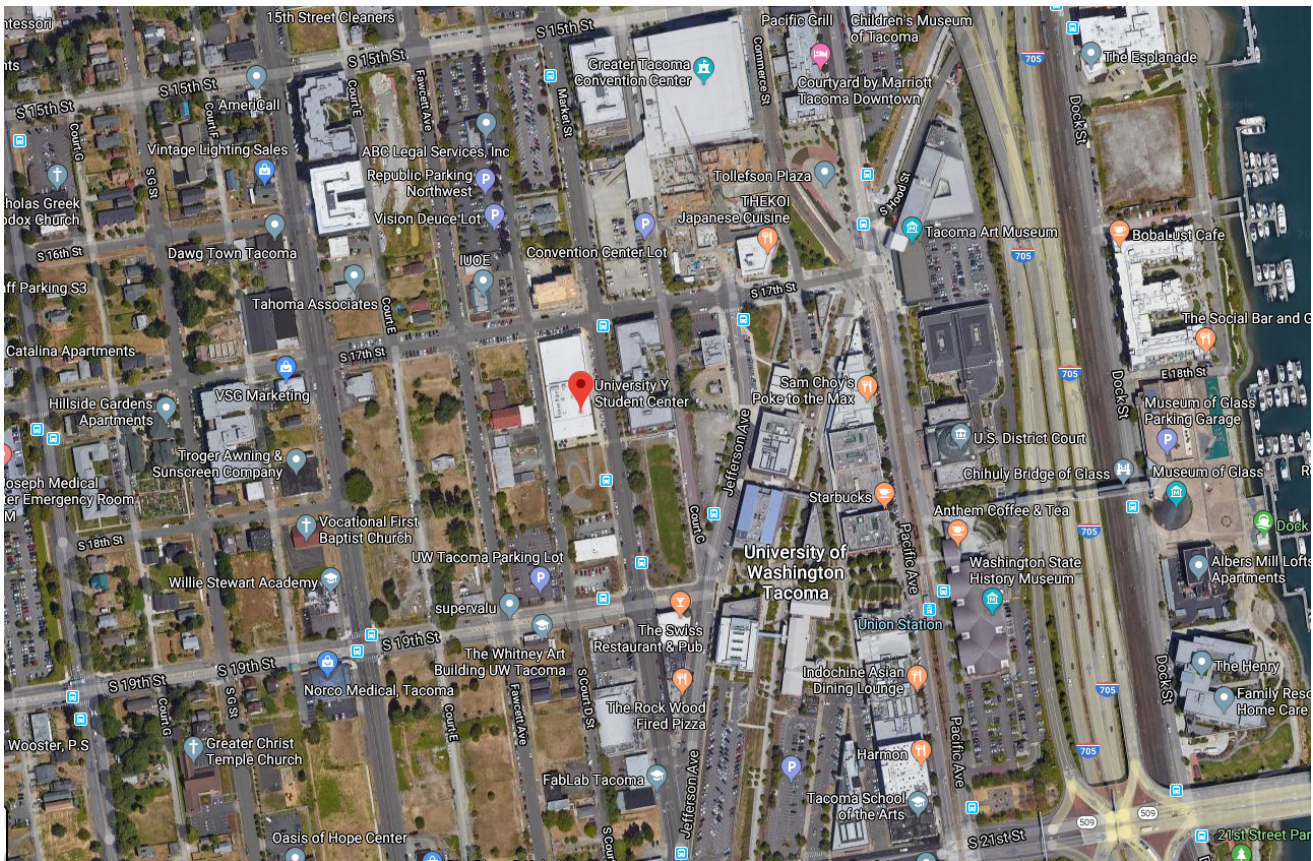

# University Y Student Center Map Overview

Saturday, February 8, 2020  
1710 Market St, Tacoma, WA 98409

## Map Overview

Saturday, February 8, 2020

1710 Market St, Tacoma, WA 98409

There are also other parking locations nearby

## Map Overview

Saturday, February 8, 2020

1710 Market St, Tacoma, WA 98409

-  Bus drop off
-  Main entrance