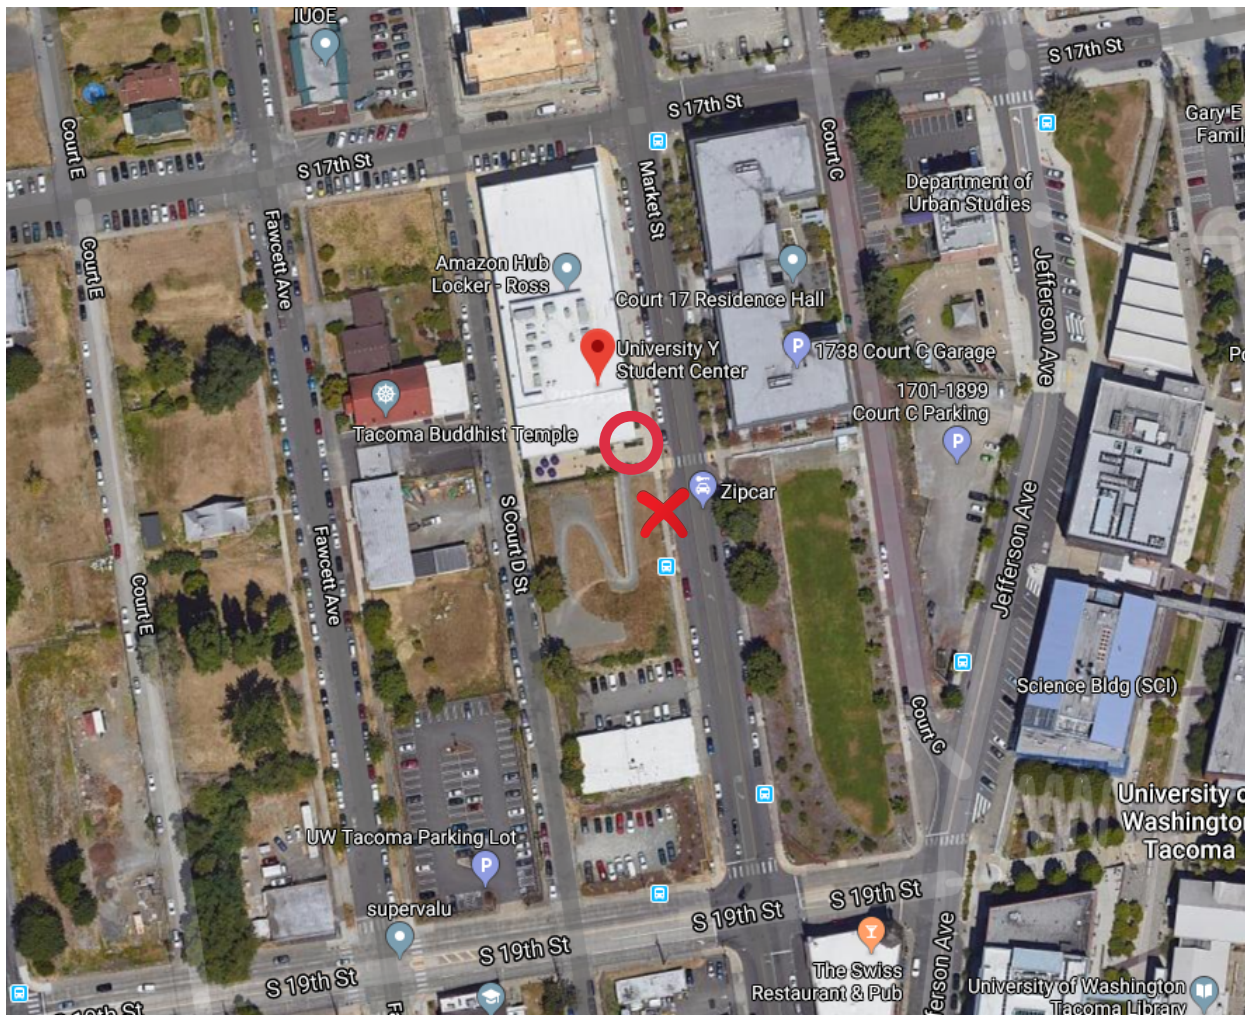

There are also other parking locations nearby

# University Y Student Center

## Map Overview

Saturday, February 8, 2020

1710 Market St, Tacoma, WA 98409

-  Bus drop off
-  Main entrance