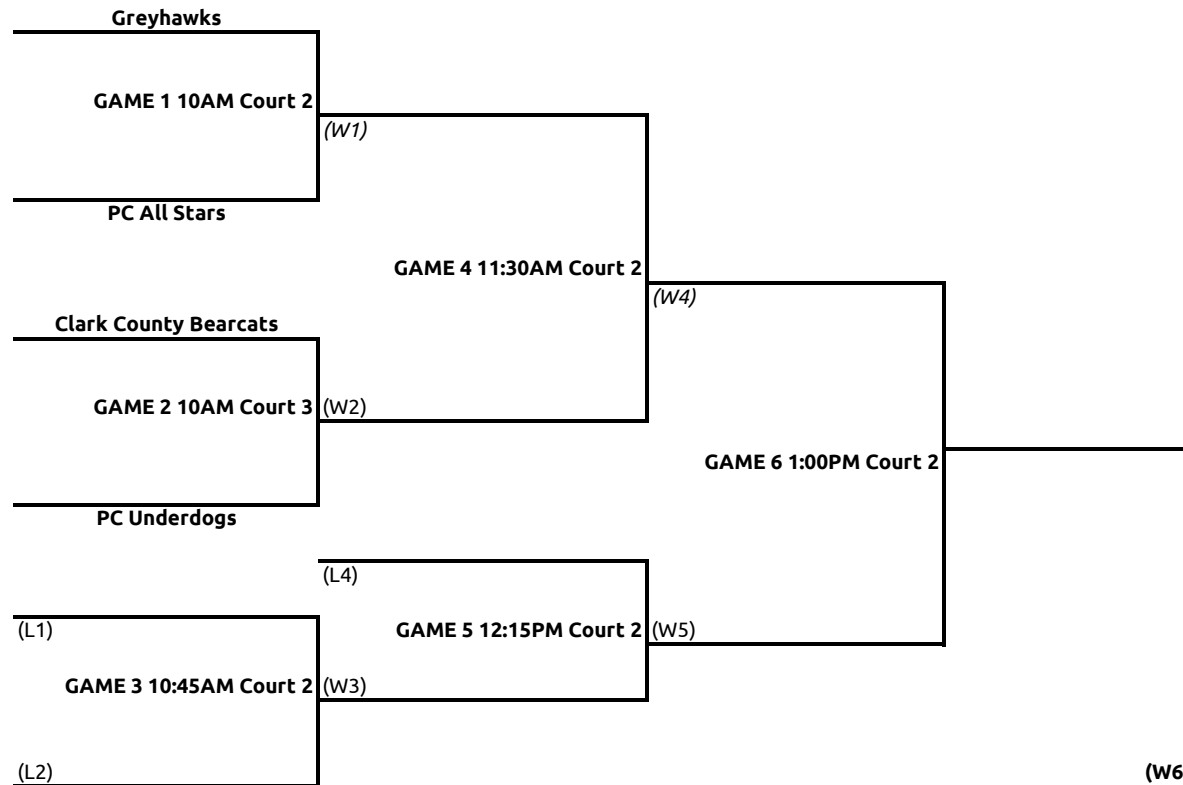

Team Skills Division 2

at Thurgood Marshall Middle School

(W6)	1ST	_____	Advancing
(L6)	2ND	_____	Advancing
(L5)	3RD	_____	
(L3)	4TH	_____