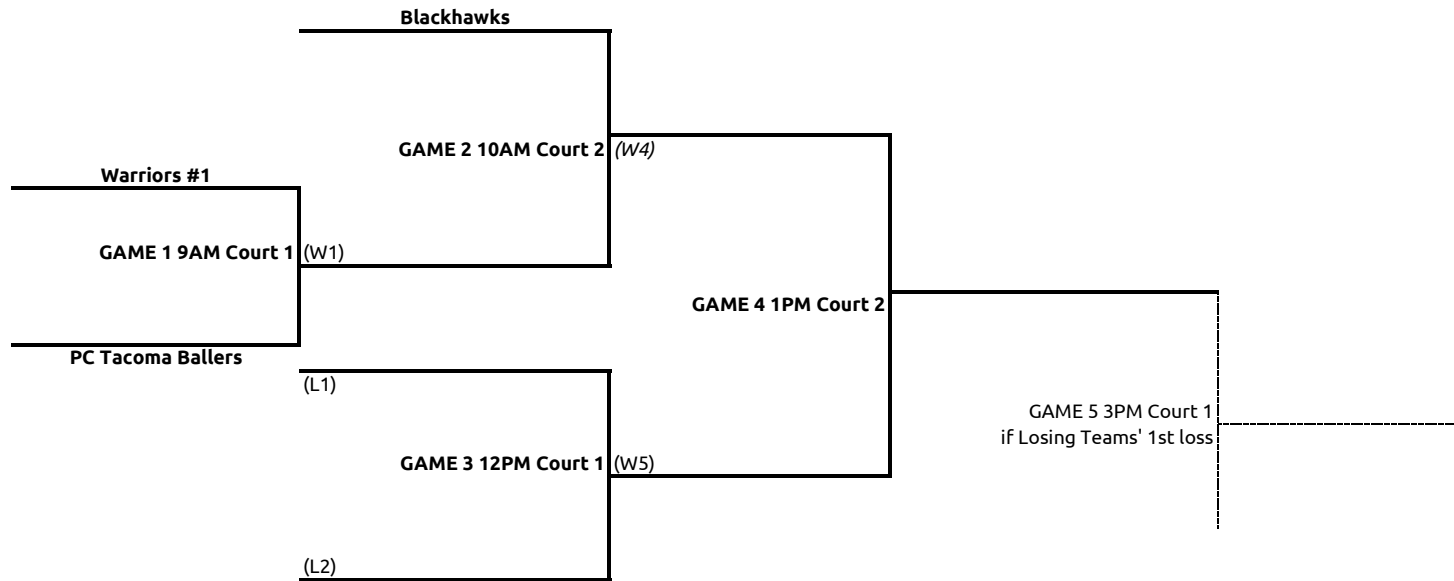

Skills Competition

SW SUB Reg. Capital	MARSHALL MS COURT 1	MARSHALL MS COURT 2
10:00AM	Team Skills Division 1 Game 1	Team Skills Division 1 Game 2
10:45AM	Team Skills Division 1 Game 3	Team Skills Division 2 Game 1
11:30AM	Team Skills Division 1 Game 4	Team Skills Division 2 Game 2
12:15PM	Team Skills Division 1 Game 5	Team Skills Division 2 Game 3
1:00PM	Team Skills Division 1 Game 6	Team Skills Division 2 Game 4
1:45PM	Team Skills Division 1 Game 7	Team Skills Division 2 Game 5

Traditional Masters Division 1

at Capital High School

(W4)	1ST	Advancing
(L4)	2ND	
(L3)	3RD	

Traditional Masters Division 2

at Capital High School

- (W4) 1ST _____ *Advancing*
- (L4) 2ND _____
- (L3) 3RD _____