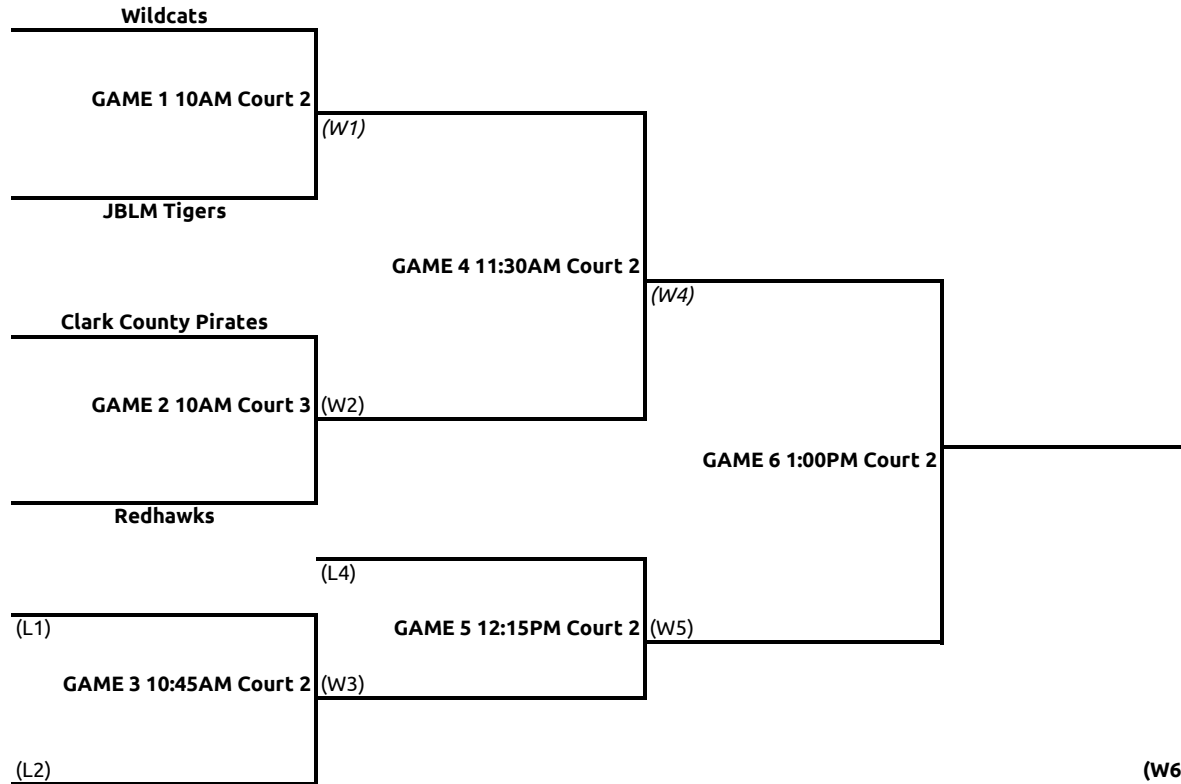

Team Skills Division 1

at Thurgood Marshall Middle School

(W6)	1ST	Advancing
(L6)	2ND	Advancing
(L5)	3RD	
(L3)	4TH