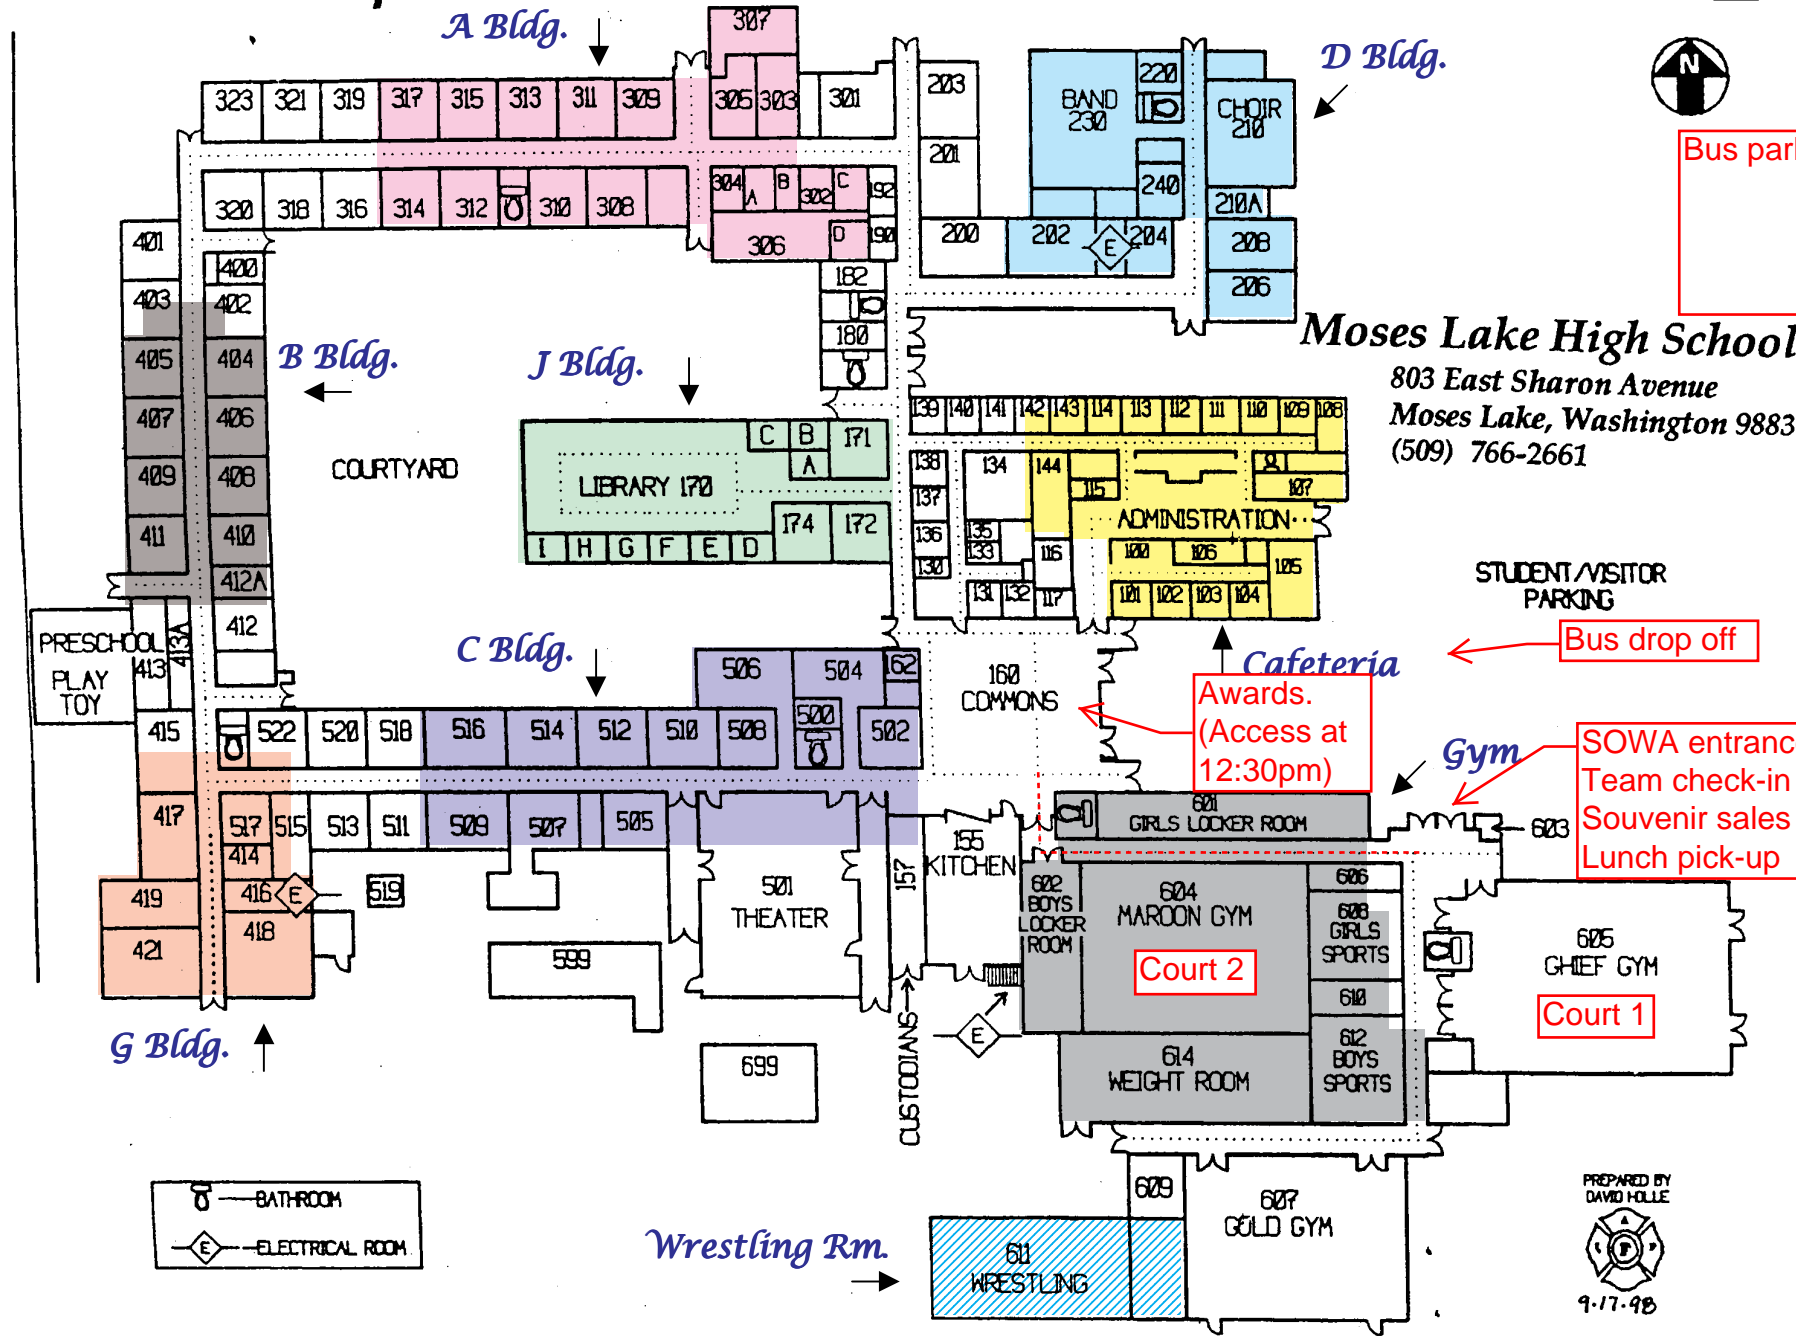

# MLHS Map

SHARON AVENUE

PIONEER WAY →

Bus parking

STAFF PARKING

## Moses Lake High School

803 East Sharon Avenue  
Moses Lake, Washington 98837  
(509) 766-2661

STUDENT/VISITOR PARKING

Bus drop off

SOWA entrance /  
Team check-in /  
Souvenir sales /  
Lunch pick-up

Awards.  
(Access at  
12:30pm)