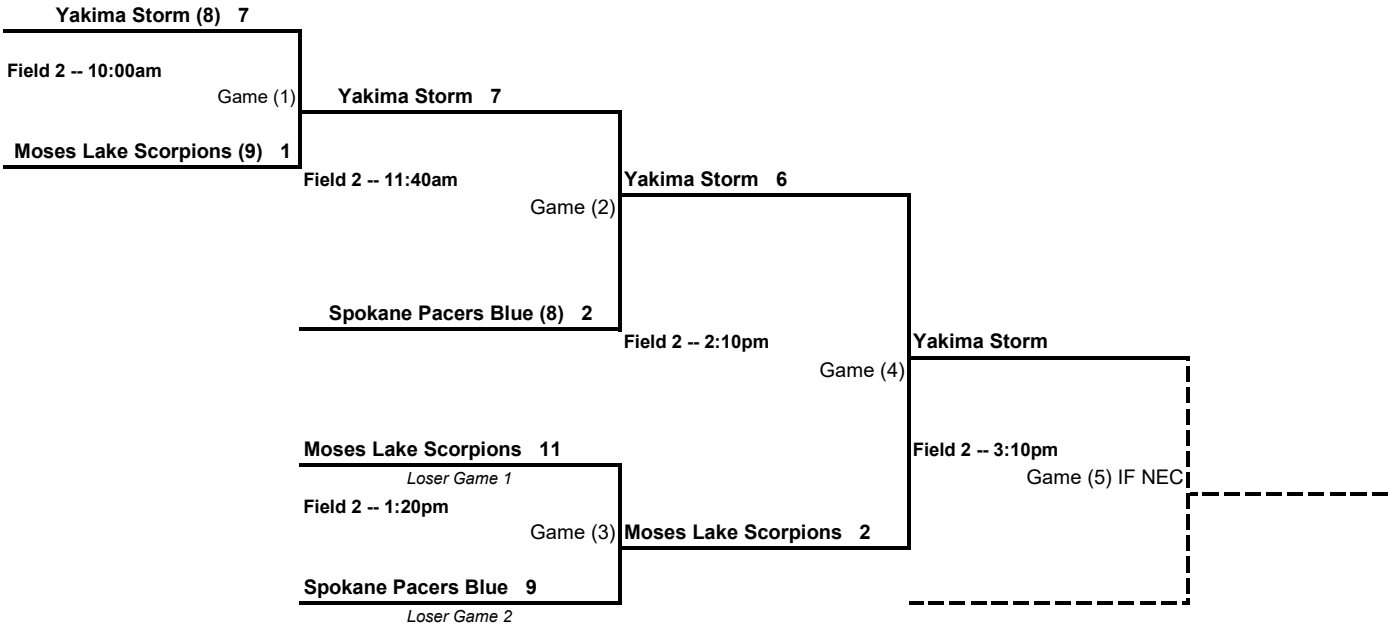

Division: Group B

- 1ST PLACE Yakima Storm
- 2ND PLACE Moses Lake Scorpions
- 3RD PLACE Spokane Pacers Blue

ALL advance to state