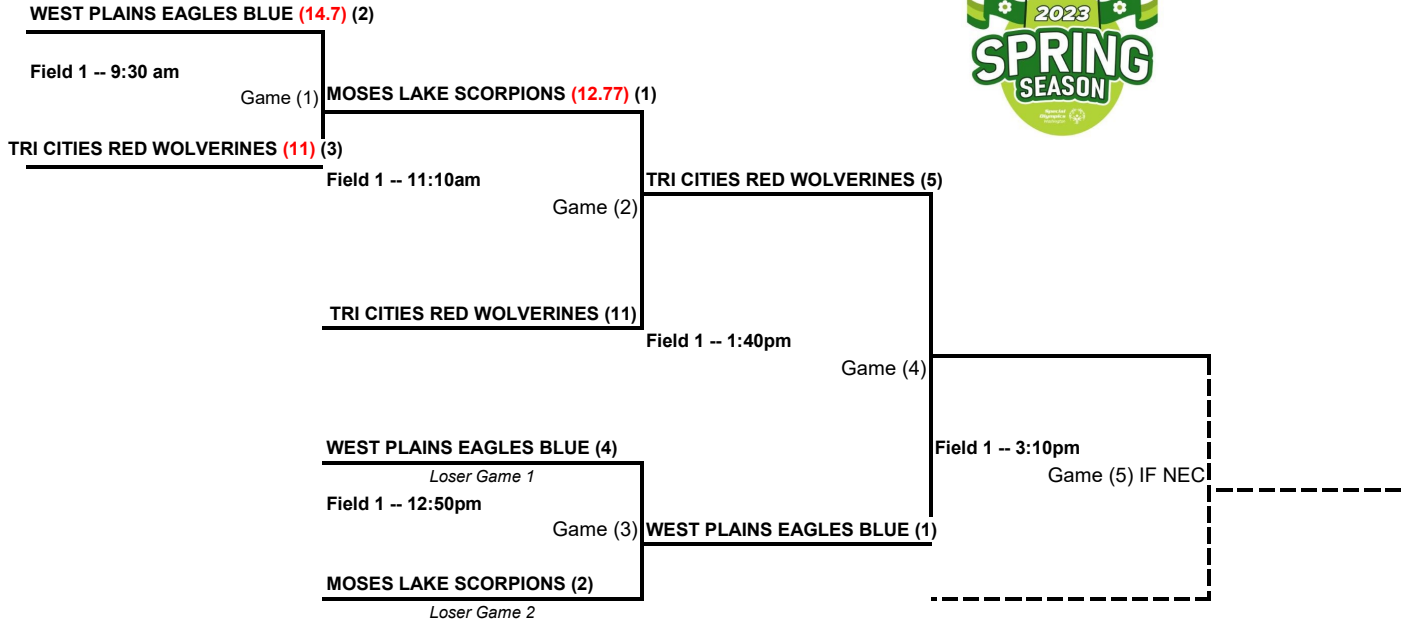

Division: Group A

1ST PLACE	TRI CITIES RED WOLVERINES
2ND PLACE	WEST PLAINS BLUE
3RD PLACE	MOSES LAKE SCORPIONS