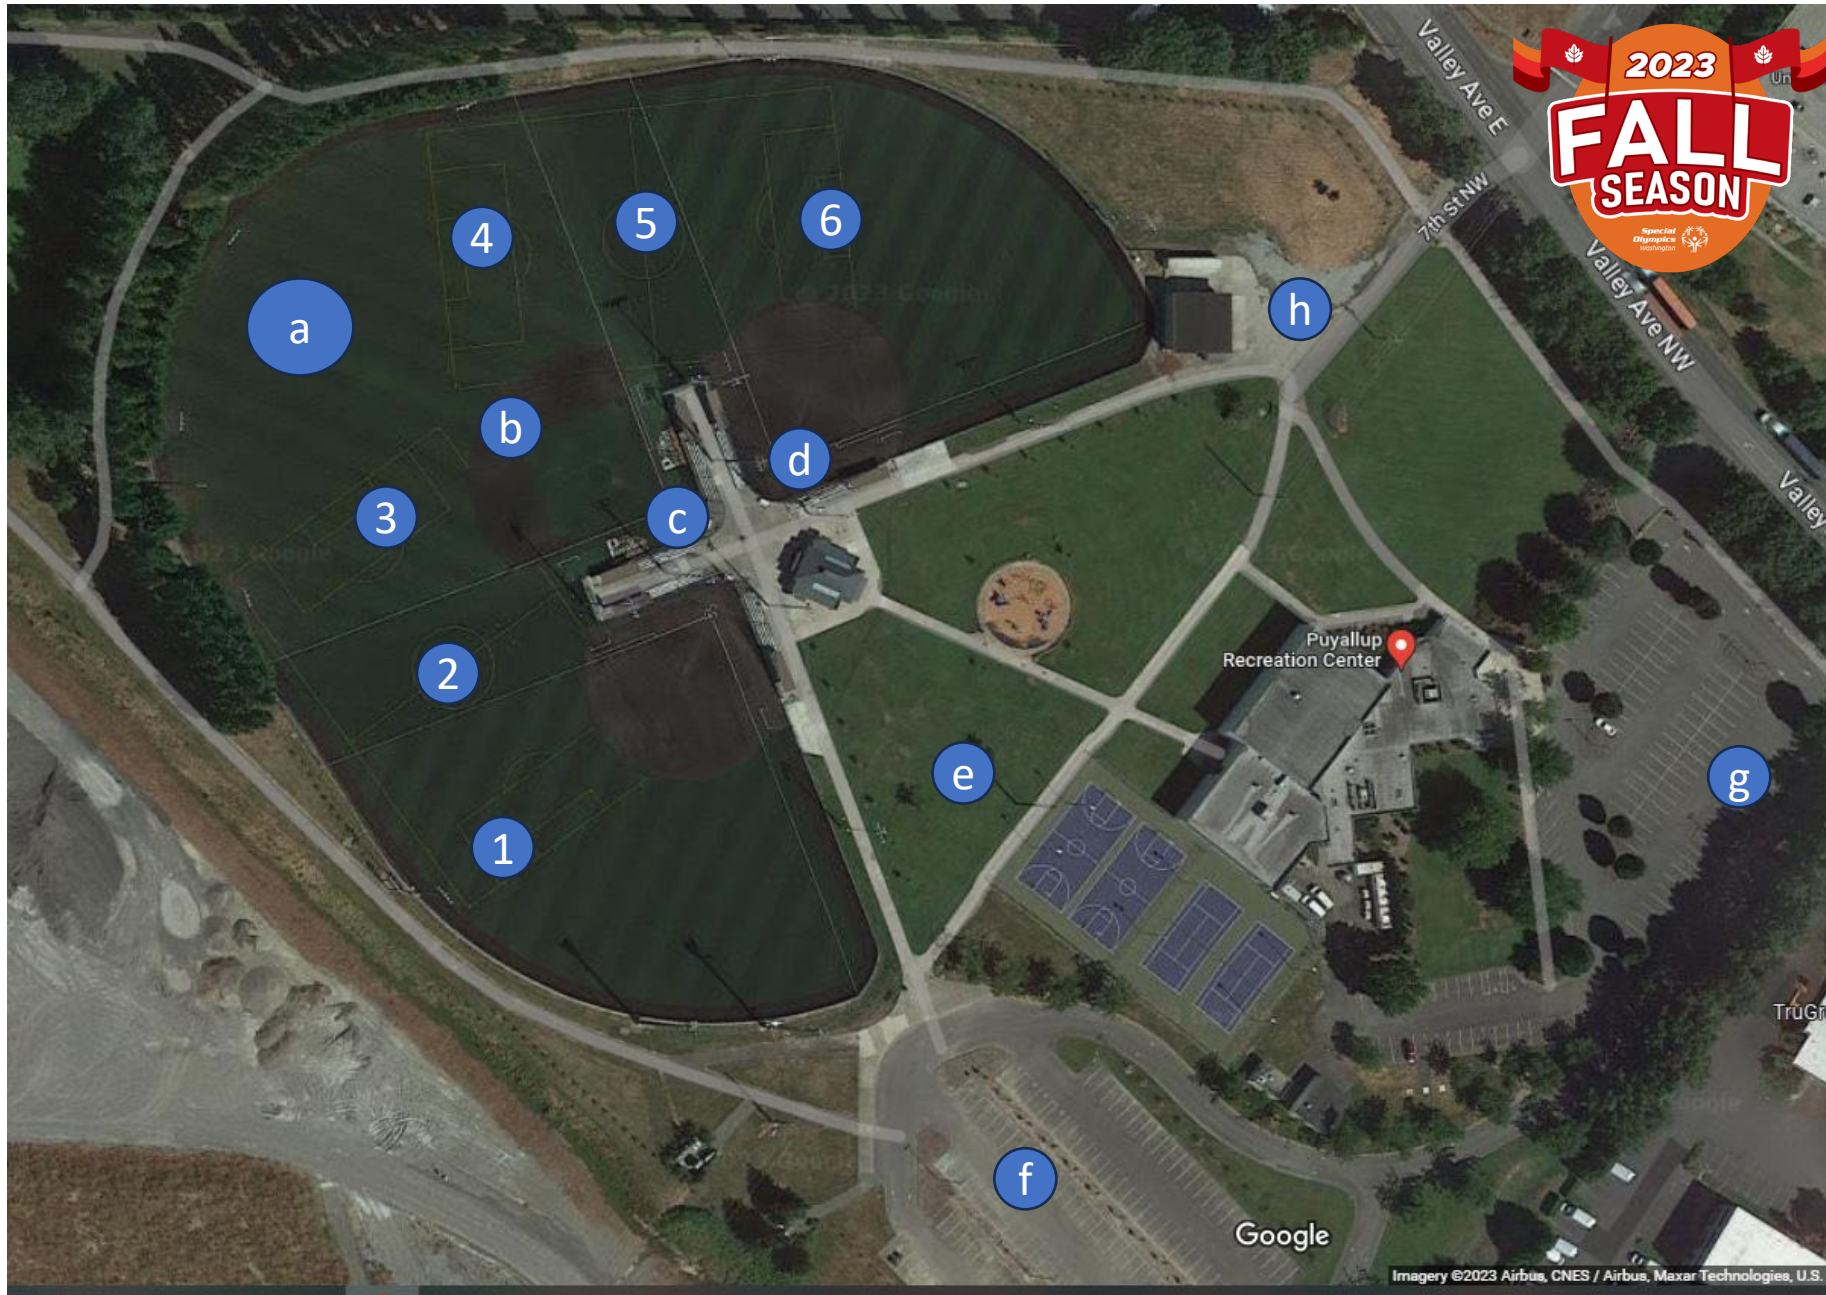

- 1-6 – Flag Football Fields
- A – Individual Skills Area
- B – Medical Station
- C – SOWA Brackets & Results Table
- D – Awards Area
- E – Warm up grass area
- H – Logistics/ Truck Parking

NW/SW Flag Football Regional Layout

- 1-6 – Flag Football Fields
- A – Individual Skills Area
- B – Medical Station
- C – SOWA Brackets & Results Table
- D – Awards Area
- E – Warm up grass area
- F – General Parking
- G – Bus Parking Area
- H – Logistics / Truck Parking