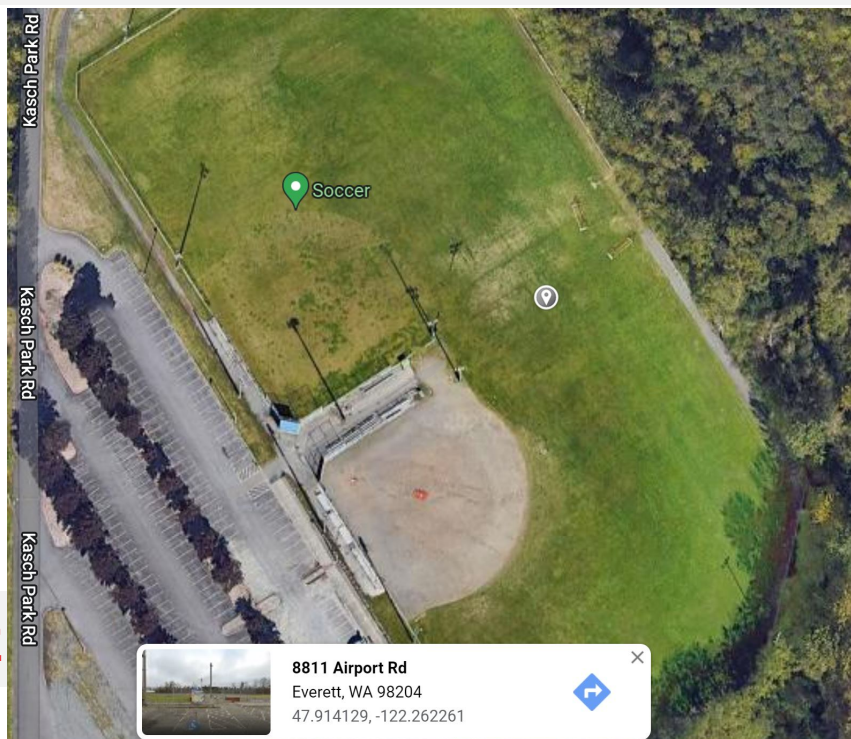

Bocce

2023 COMPETITION OVERVIEW

Saturday
August 6th
2023

Kasch Park

8811 Airport Rd
Everett, WA 98204

*Awards will be
presented
throughout
the day at
Kasch Park*

GENERAL SCHEDULE

Team Check-in: 8 AM