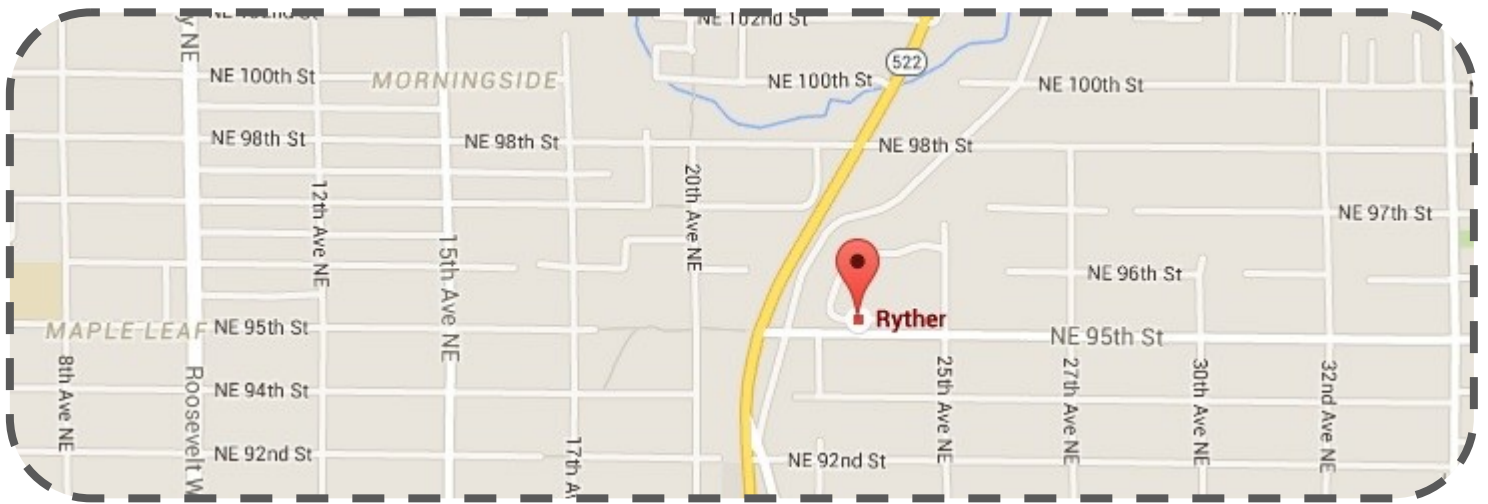

### IEPs and Transition Plans

The Arc of King County

SATURDAY  
November  
19th

TO RSVP OR FOR QUESTIONS:

[EHocking@arcofkingcounty.org](mailto:EHocking@arcofkingcounty.org)

206-829-7013

Limited spots for supervised children's activities available. Participants MUST RSVP and reserve spot for child.

## DIRECTIONS:

**Ryther - 2400 NE 95<sup>TH</sup> Street, Seattle, WA 98115**

### FROM NORTH

- Get on WA-522/Hwy 522 W
- Turn left onto NE 95th St
- Destination will be on the left

### FROM SOUTH

- Go on I-5 North
- Take exit 171 for Washington 522 E/Lake City Way toward Bothell
- Continue onto Lake City Way NE for 1.3 miles
- Turn right onto NE 95th St
- Destination will be on the left