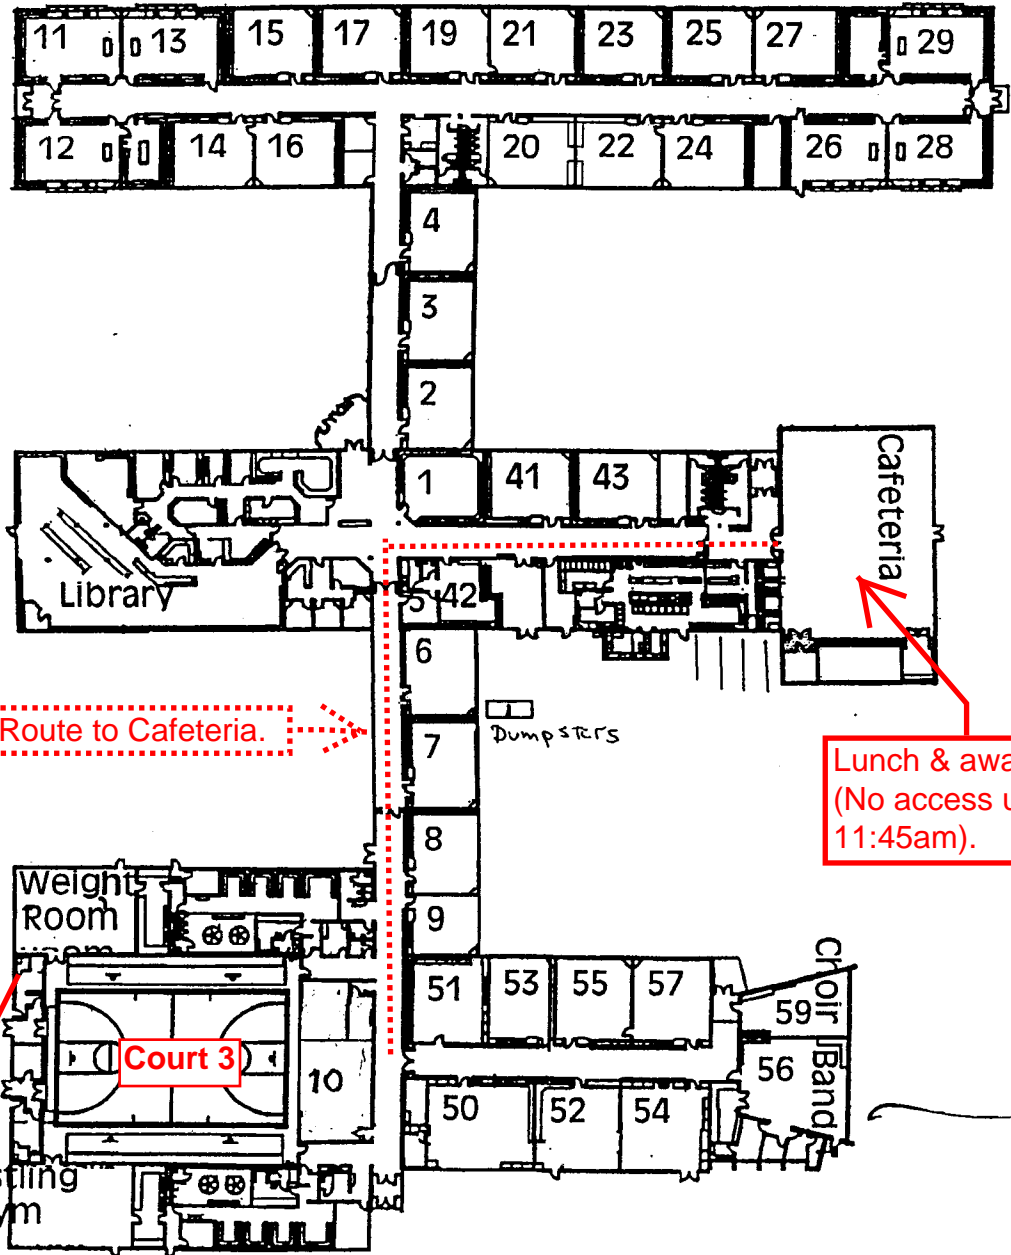

CHIEF MOSES MIDDLE SCHOOL

E Nelson Rd.

↑
Parking lot entrance

Bus drop off, and parking lot.

Route to Cafeteria.

Lunch & awards.
(No access until 11:45am).

Entrance to court 3

Entrance to court 4

Court 4
(separate building).