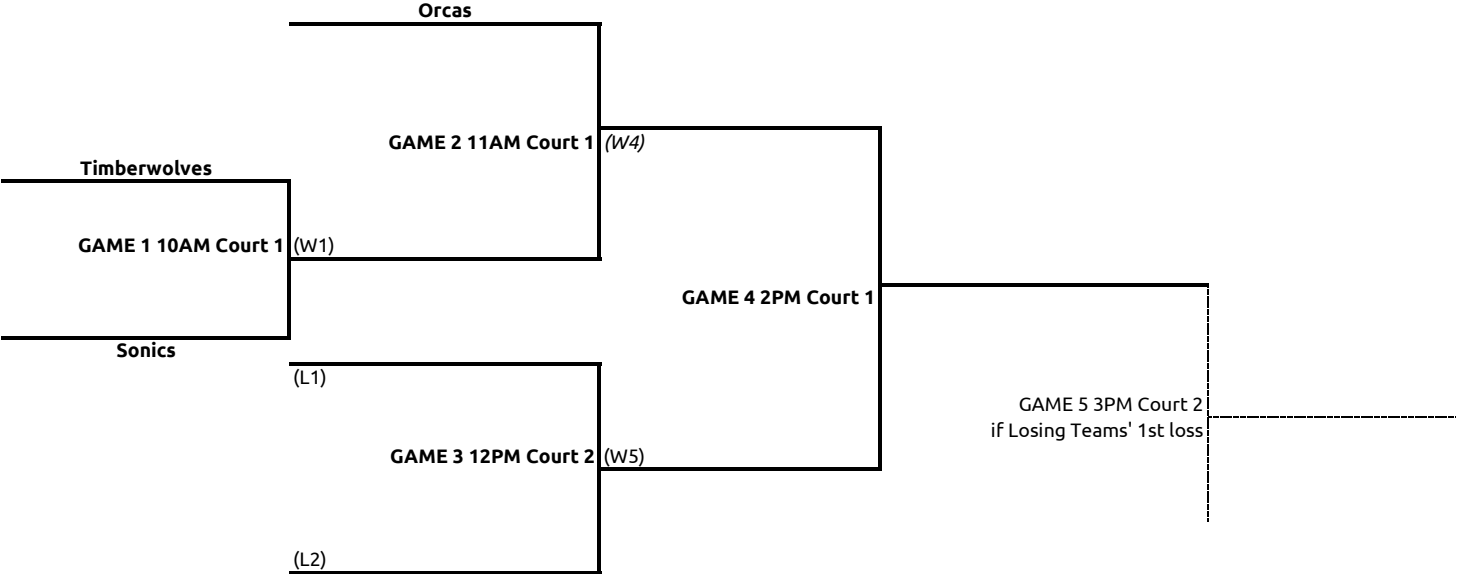

# Traditional Masters Division 1

at East Bremerton Community Center

(W4)	1ST	Advancing
(L4)	2ND	
(L3)	3RD	

# Traditional Masters Division 2

at East Bremerton Community Center

(W4)	1ST	Advancing
(L4)	2ND	
(L3)	3RD	