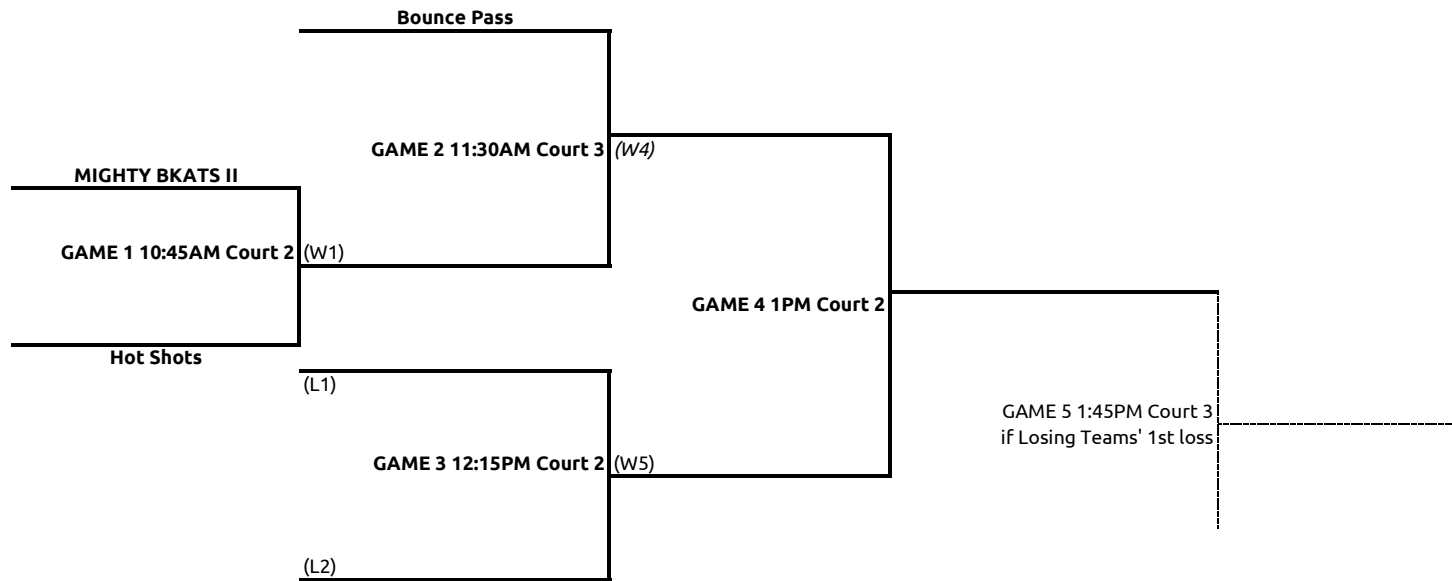

Team Skills Division 2

at Mountain View Middle School

(W4)	1ST	_____	<i>Advancing</i>
(L4)	2ND	_____	<i>Advancing</i>
(L3)	3RD	_____