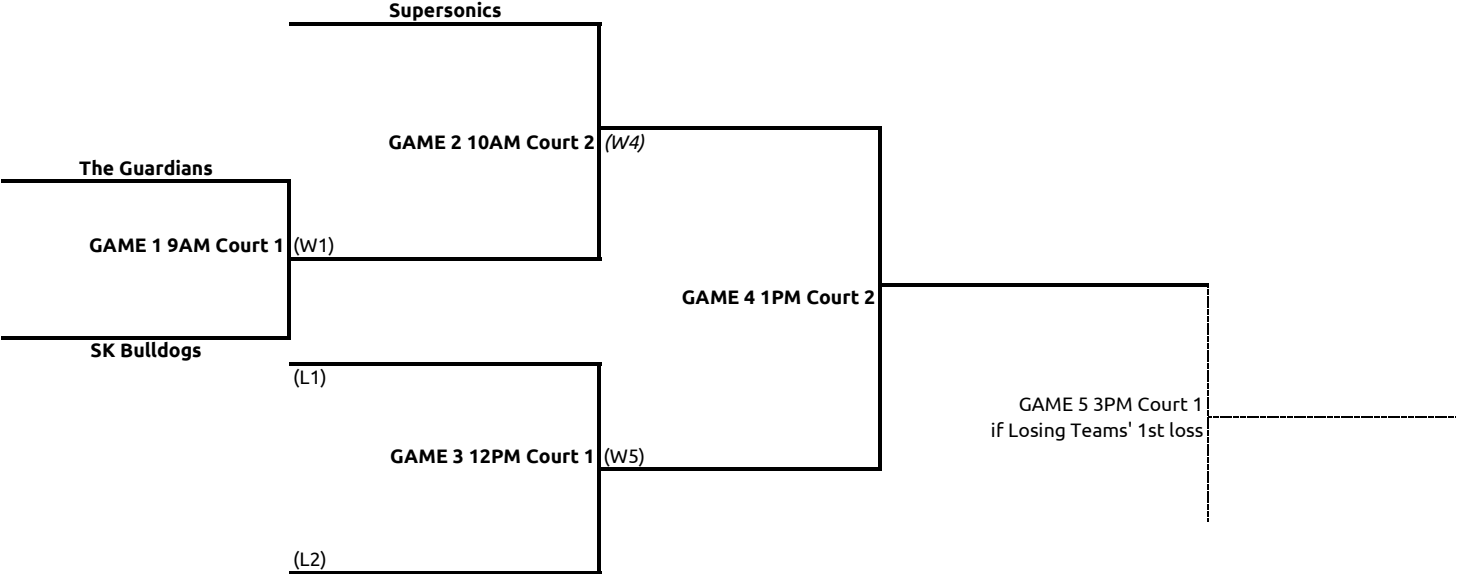

## MIGHTY BKATS I

(W6)	1ST	_____	Advancing
(L6)	2ND	_____	Advancing
(L5)	3RD	_____	
(L3)	4TH	_____	

# Traditional Masters Division 1

at East Bremerton Community Center

(W4)	1ST	Advancing
(L4)	2ND	
(L3)	3RD	