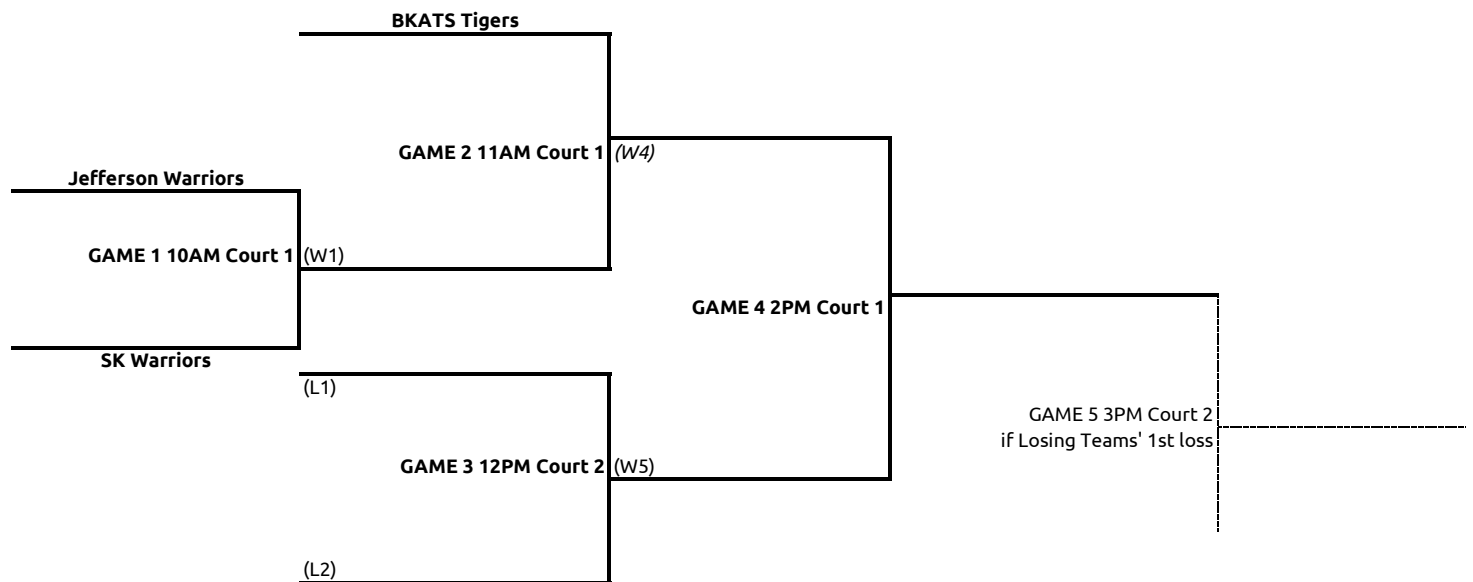

Traditional Masters Division 5

at Mountain View Middle School

(W4)	1ST	Advancing
(L4)	2ND	
(L3)	3RD