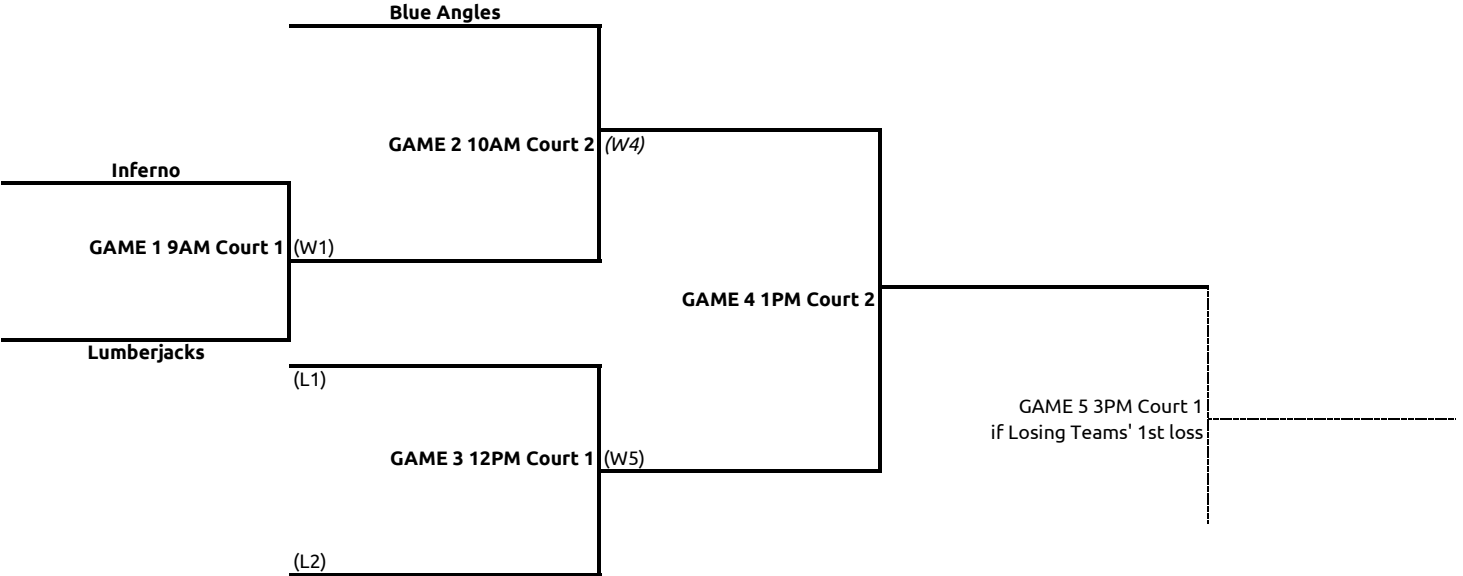

# Traditional Masters Division 2

at East Bremerton Community Center

(W4)	1ST	Advancing
(L4)	2ND	
(L3)	3RD	

# Traditional Masters Division 3

at East Bremerton Community Center

(W4)	1ST	Advancing
(L4)	2ND	
(L3)	3RD	

# Traditional Masters Division 4

at Mountain View Middle School

- (W4) 1ST Advancing
- (L4) 2ND \_\_\_\_\_
- (L3) 3RD \_\_\_\_\_