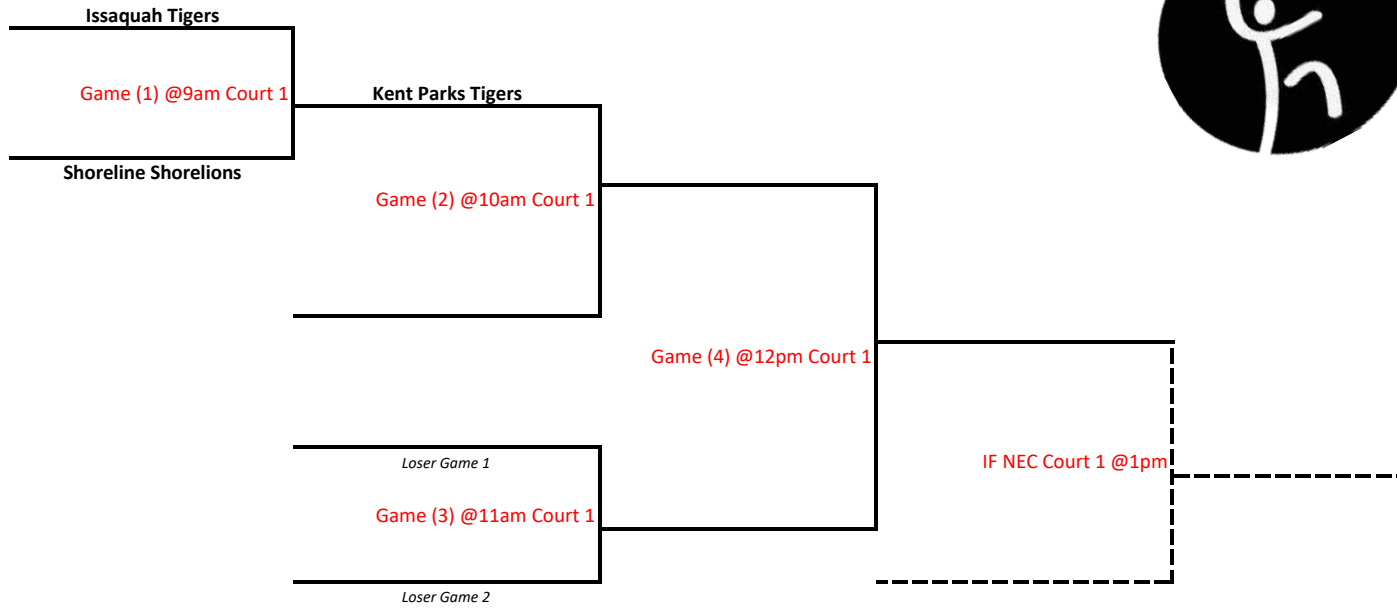

Shoreline Thunderbirds
 Game (1) @9am Court 3

Maple Valley Royals Team B

Issaquah Lions
 Game (2) @11am Court 2

Loser Game 1
 Game (3) @12pm Court 2

Loser Game 2

Game (4) @1pm Court 3

IF NEC @2pm Court 3

- 1ST PLACE (Advancing to Regionals)
- 2ND PLACE
- 3RD PLACE

Group H
Enumclaw Middle School

- 1ST PLACE (Advancing to Regionals)
- 2ND PLACE _____
- 3RD PLACE _____

Group I

Thunder Mountain Middle School

1ST PLACE
2ND PLACE
3RD PLACE

2023 King County Sub-Regional Basketball Competition