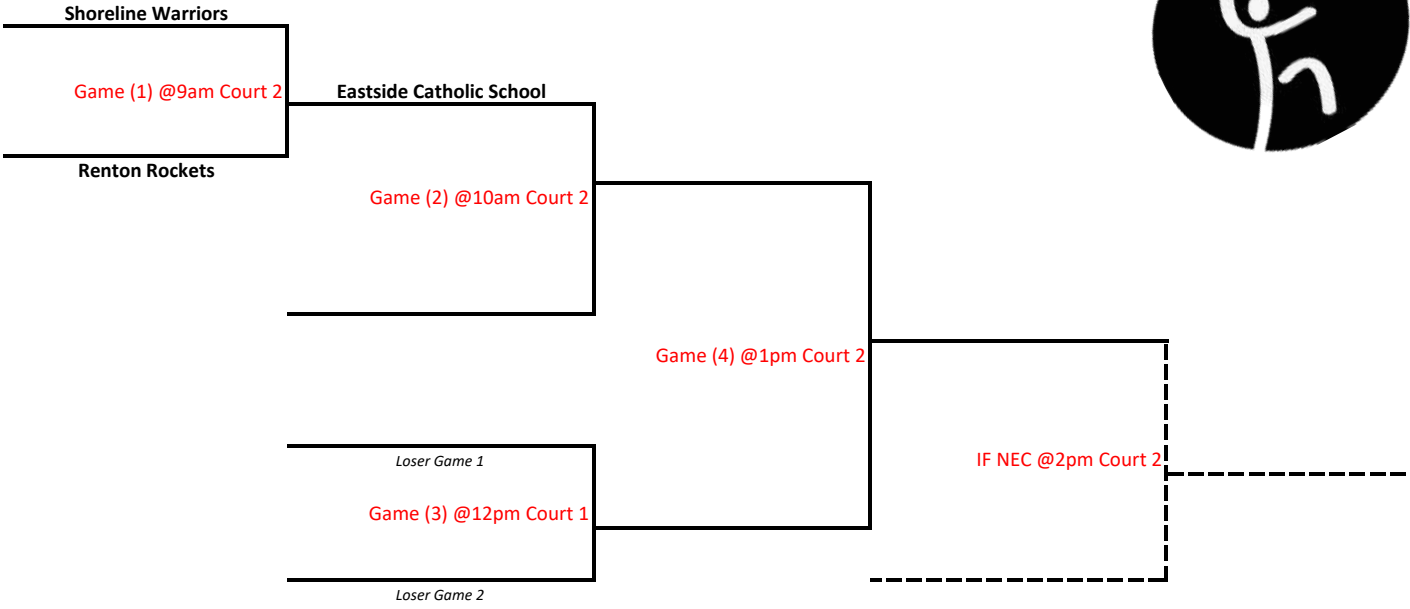

Enumclaw Middle School

1ST PLACE

2ND PLACE

3RD PLACE

(Advancing to Regionals)

Group F
Enumclaw Middle School

- 1ST PLACE (Advancing to Regionals)
- 2ND PLACE
- 3RD PLACE

Group G
Enumclaw Middle School

Shoreline Thunderbirds
 Game (1) @9am Court 3

Maple Valley Royals Team B

Issaquah Lions
 Game (2) @11am Court 2

Loser Game 1
 Game (3) @12pm Court 2

Loser Game 2

Game (4) @1pm Court 3

IF NEC @2pm Court 3

- 1ST PLACE (Advancing to Regionals)
- 2ND PLACE
- 3RD PLACE