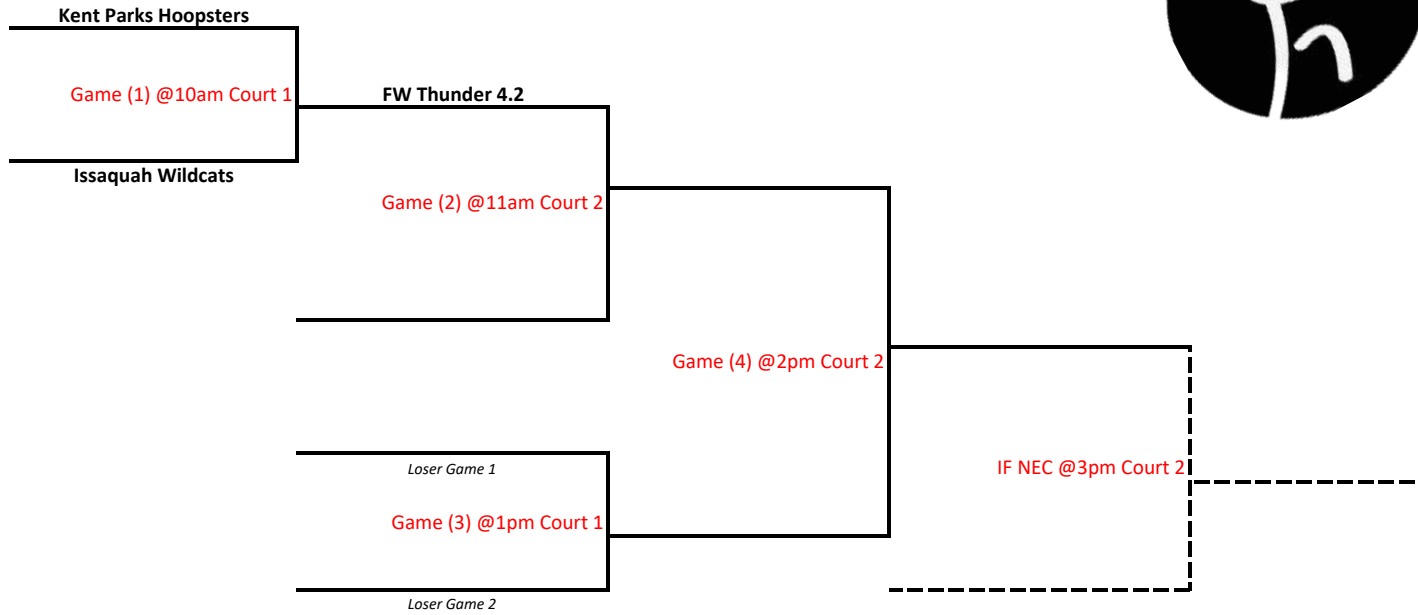

Renton Rams

Loser Game 1

Game (3) @12pm Court 1

Loser Game 2

1st Place _____ (Advancing)

2nd Place _____ (Advancing to Regionals)

3rd Place _____ (Advancing to Regionals)

4th Place _____

Group B

Enumclaw HS

1ST PLACE
2ND PLACE
3RD PLACE

Group C
Enumclaw HS

1ST PLACE
2ND PLACE
3RD PLACE

Group D
Enumclaw HS

1ST PLACE
2ND PLACE
3RD PLACE

Group E