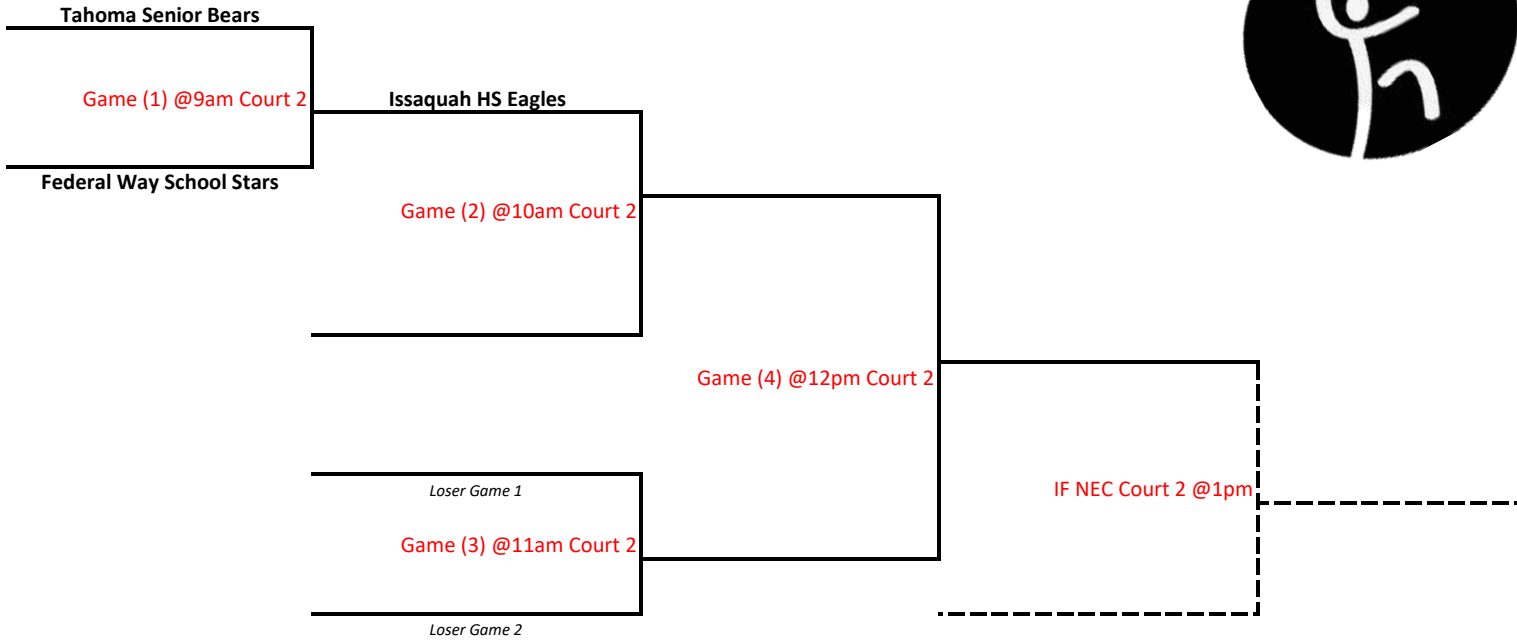

Seniors Group
Thunder Mountain Middle School

- 1ST PLACE _____ (Advancing)
- 2ND PLACE _____ (Advancing)
- 3RD PLACE _____ (Advancing)