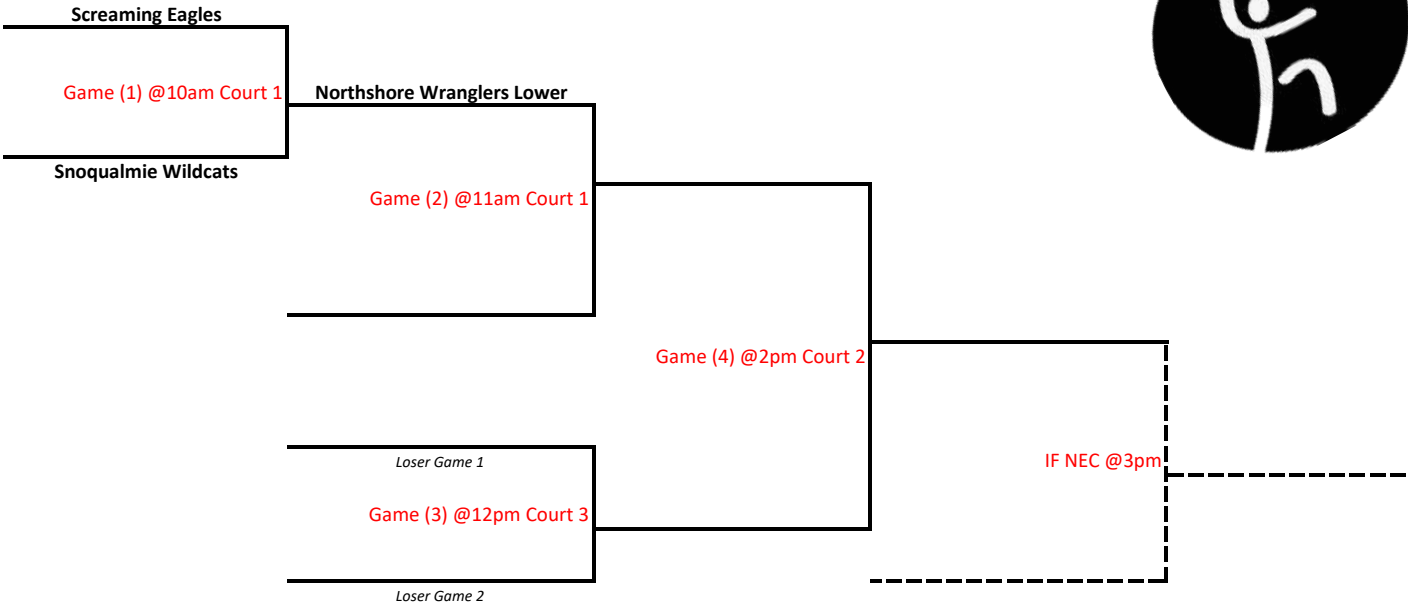

Shoreline Thunderbirds
 Game (1) @9am Court 3

Maple Valley Royals Team B

Issaquah Lions
 Game (2) @11am Court 2

Loser Game 1
 Game (3) @12pm Court 2

Loser Game 2

Game (4) @1pm Court 3

IF NEC @2pm Court 3

- 1ST PLACE (Advancing to Regionals)
- 2ND PLACE
- 3RD PLACE

Group H
Enumclaw Middle School

- 1ST PLACE (Advancing to Regionals)
- 2ND PLACE _____
- 3RD PLACE _____

Group I

Thunder Mountain Middle School

1ST PLACE
2ND PLACE
3RD PLACE

2023 King County Sub-Regional Basketball Competition