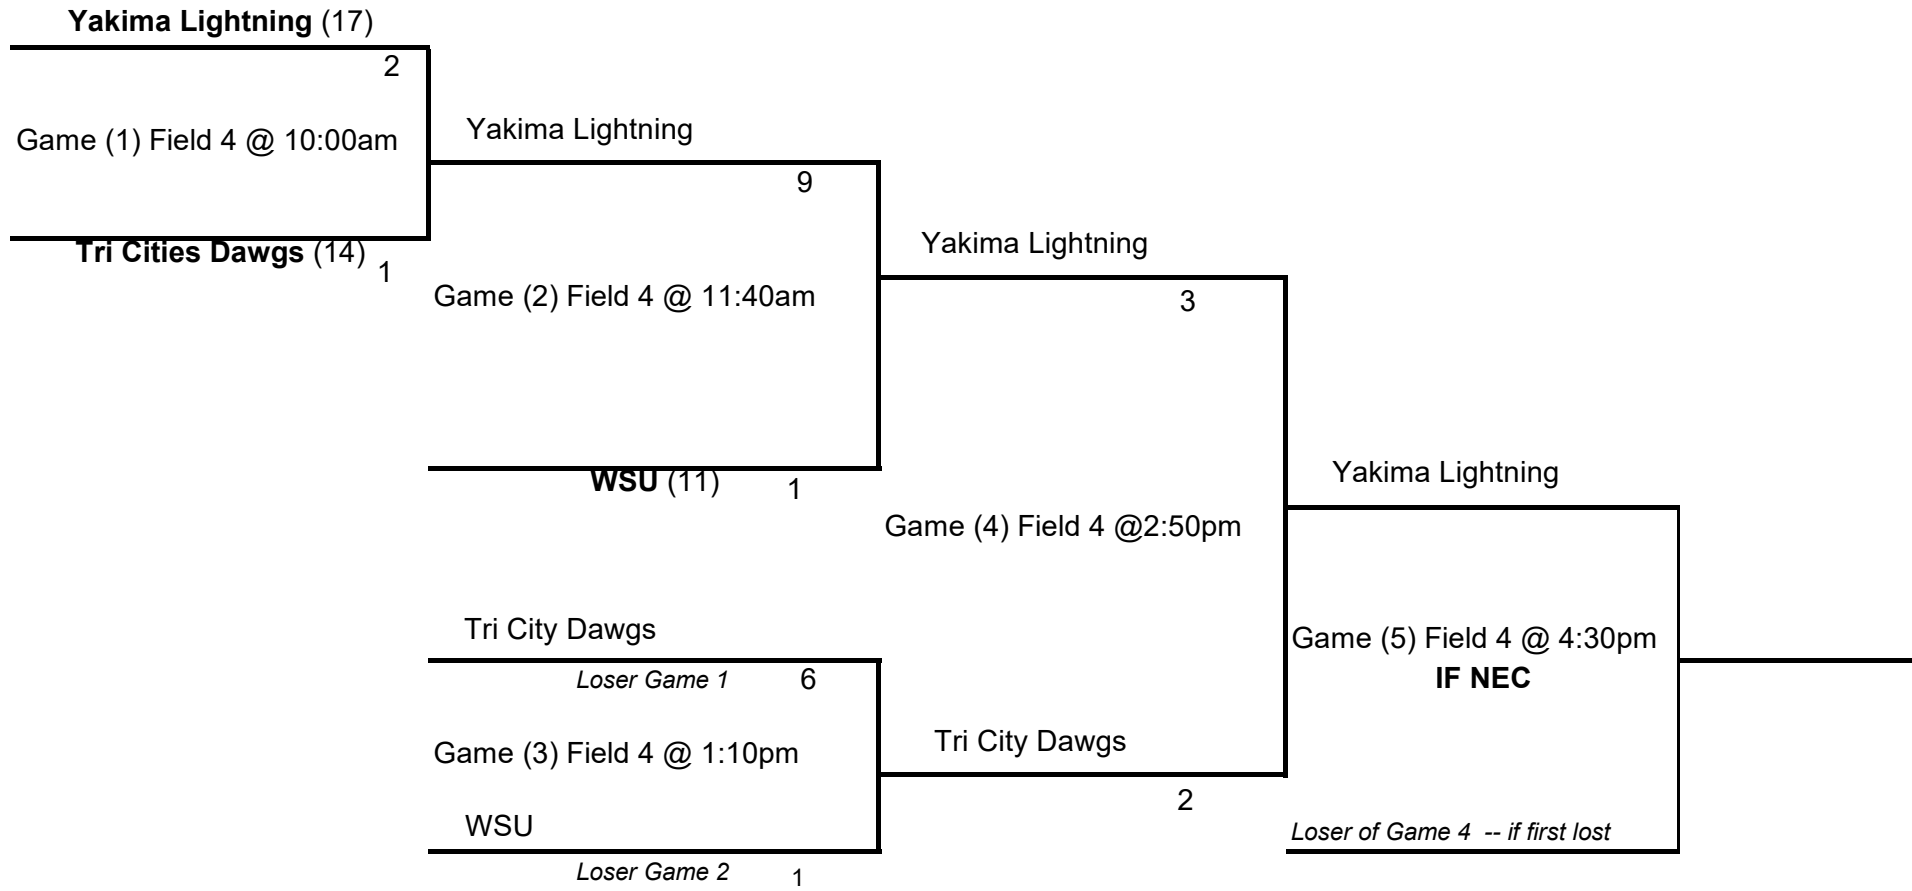

Division: UNIFIED 1

1ST PLACE	<u>Yakima Lightning</u>	Advance to state
2ND PLACE	<u>Tri City Dawgs</u>	Advance to state
3RD PLACE	<u>WSU</u>	Advance to state

Division: A

MODIFICATION: Games played on **field 4** will use 13 minutes halves due to playing on a larger field.

1st Place	Spokane Pacers Gold Nuggets	Advance to state
2nd Place	West Plains Eagles Red	Advance to state
3rd Place	Yakima Thunder	Advance to state
4th Place	Spokane Pacers Blue Cobras	

Division: B

1st Place	Othello Dream Team	Advance to state
2nd Place	Spokane Pacers Red Dragons	Advance to state
3rd Place	Tri Cities Mighty Badgers	Advance to state
4th Place	Yakima Storm	

Division: C

1st Place	Okanogan Sasquatches	Advance to state
2nd Place	Tri Cities Red Wolverines	Advance to state
3rd Place	Yakima Cyclones	Advance to state
4th Place	Spokane Pacers Green Machine	

Division: D

Loser Game 1

Game (3) Field 1 @ 2:00pm

Spokane Pacers Orange Crush 1

Loser Game 2

West Plains Eagles Blue 3

Game (4) Field 1 @ 2:50pm

West Plains Eagles Blue

Game (5) Field 1 @ 3:40pm
IF NEC