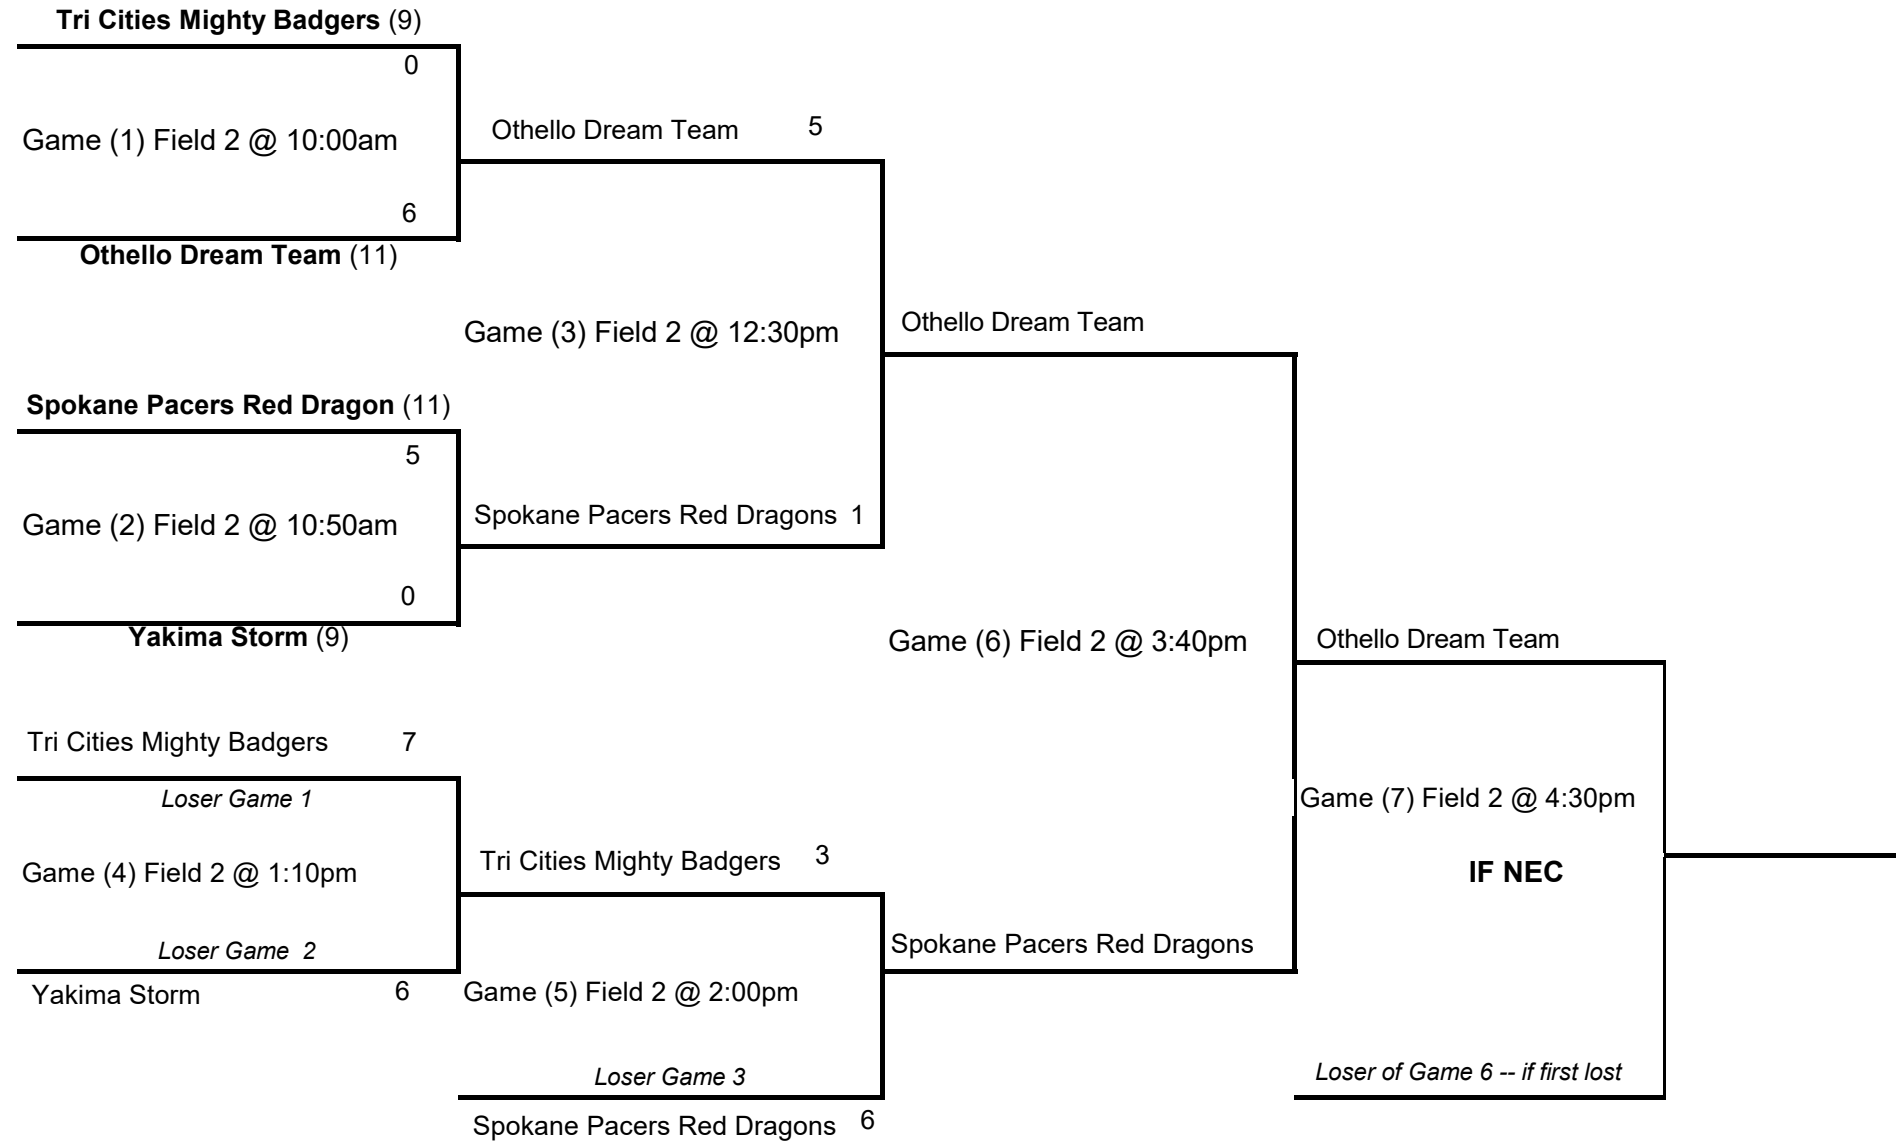

Division: UNIFIED 1

1ST PLACE	<u>Yakima Lightning</u>	Advance to state
2ND PLACE	<u>Tri City Dawgs</u>	Advance to state
3RD PLACE	<u>WSU</u>	Advance to state

Division: A

MODIFICATION: Games played on **field 4** will use 13 minutes halves due to playing on a larger field.

1st Place	Spokane Pacers Gold Nuggets	Advance to state
2nd Place	West Plains Eagles Red	Advance to state
3rd Place	Yakima Thunder	Advance to state
4th Place	Spokane Pacers Blue Cobras	

Division: B

1st Place	Othello Dream Team	Advance to state
2nd Place	Spokane Pacers Red Dragons	Advance to state
3rd Place	Tri Cities Mighty Badgers	Advance to state
4th Place	Yakima Storm	

Division: C

1st Place	Okanogan Sasquatches	Advance to state
2nd Place	Tri Cities Red Wolverines	Advance to state
3rd Place	Yakima Cyclones	Advance to state
4th Place	Spokane Pacers Green Machine	

Division: D

Loser Game 1

Game (3) Field 1 @ 2:00pm

Spokane Pacers Orange Crush 1

Loser Game 2

West Plains Eagles Blue 3

Game (4) Field 1 @ 2:50pm

West Plains Eagles Blue

Game (5) Field 1 @ 3:40pm
IF NEC