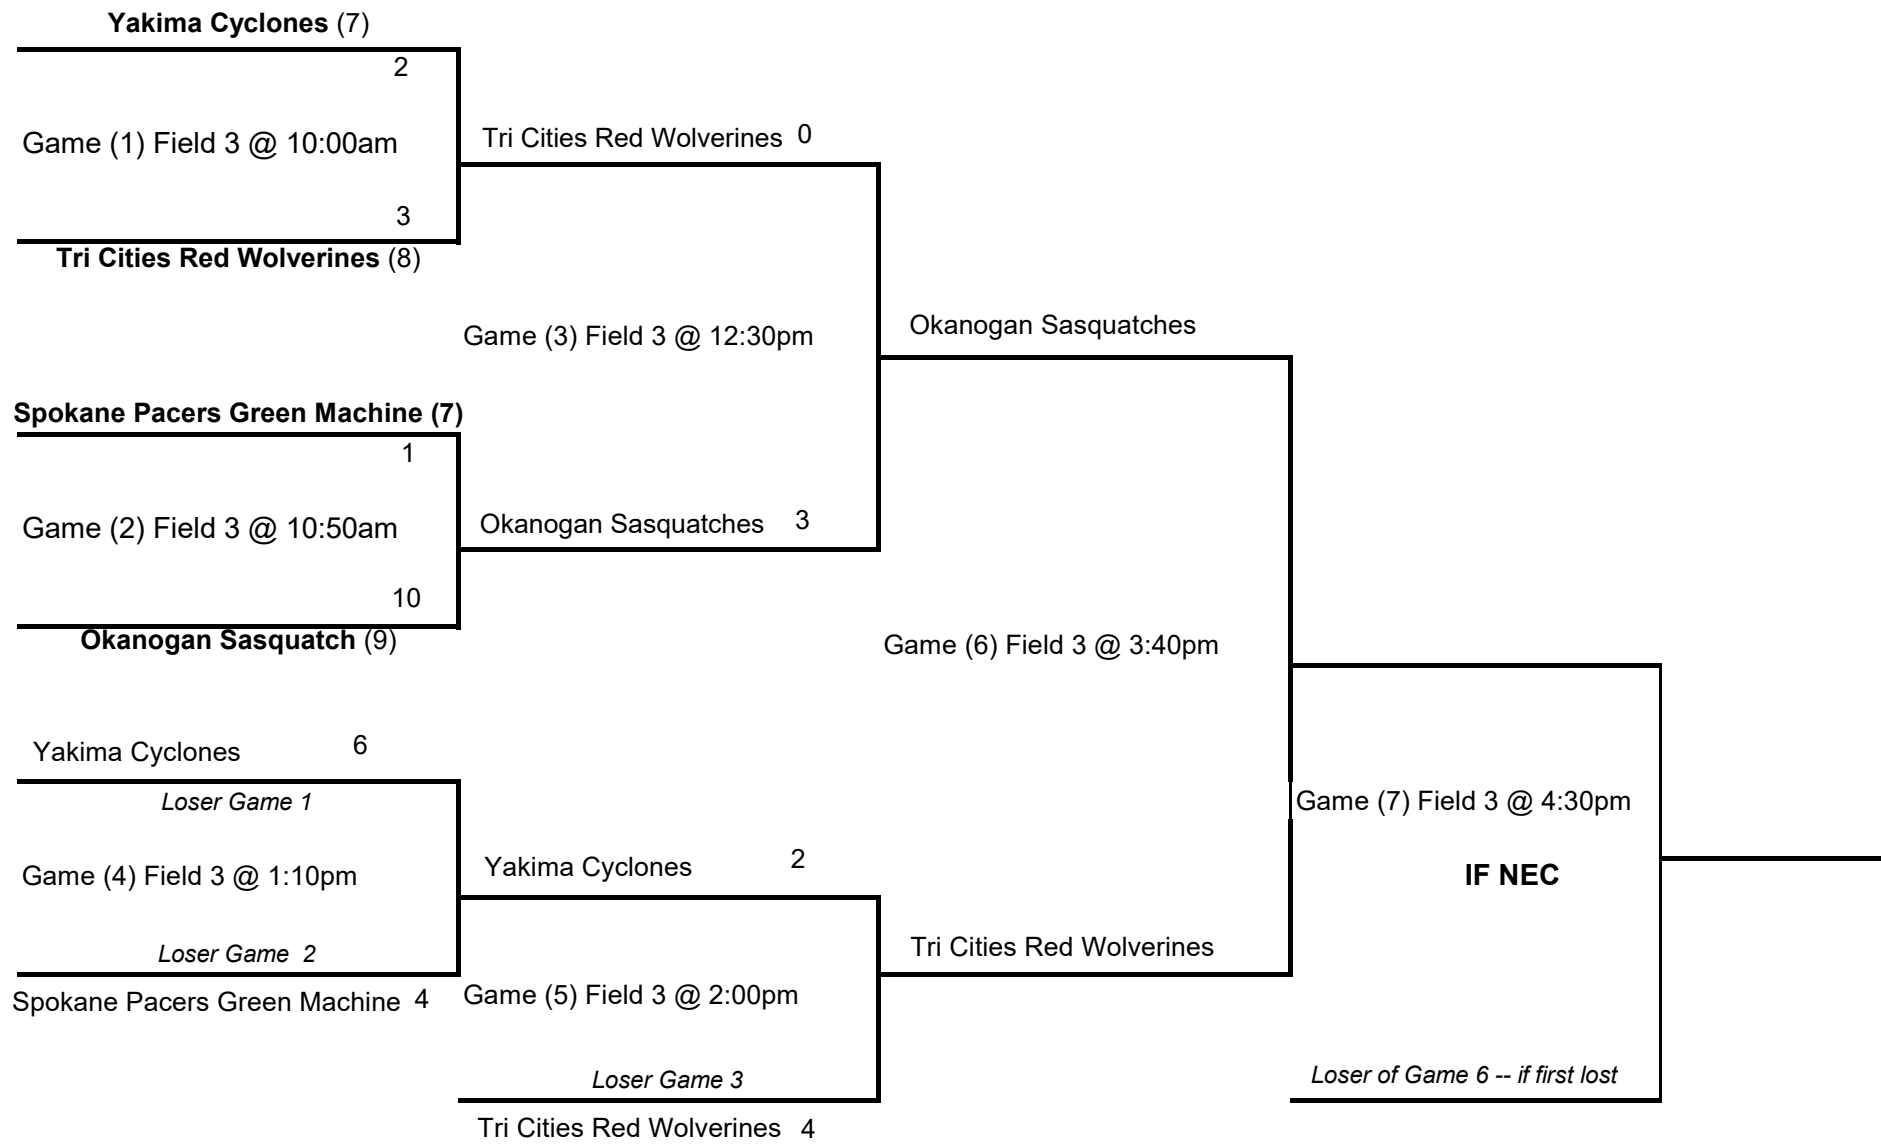

Division: UNIFIED 1

1ST PLACE	<u>Yakima Lightning</u>	Advance to state
2ND PLACE	<u>Tri City Dawgs</u>	Advance to state
3RD PLACE	<u>WSU</u>	Advance to state

Division: A

MODIFICATION: Games played on **field 4** will use 13 minutes halves due to playing on a larger field.

1st Place	Spokane Pacers Gold Nuggets	Advance to state
2nd Place	West Plains Eagles Red	Advance to state
3rd Place	Yakima Thunder	Advance to state
4th Place	Spokane Pacers Blue Cobras	

Division: B

1st Place	Othello Dream Team	Advance to state
2nd Place	Spokane Pacers Red Dragons	Advance to state
3rd Place	Tri Cities Mighty Badgers	Advance to state
4th Place	Yakima Storm	

Division: C

1st Place	Okanogan Sasquatches	Advance to state
2nd Place	Tri Cities Red Wolverines	Advance to state
3rd Place	Yakima Cyclones	Advance to state
4th Place	Spokane Pacers Green Machine	

Division: D

Loser Game 1

Game (3) Field 1 @ 2:00pm

Spokane Pacers Orange Crush 1

Loser Game 2

West Plains Eagles Blue 3

Game (4) Field 1 @ 2:50pm

West Plains Eagles Blue

Game (5) Field 1 @ 3:40pm
IF NEC