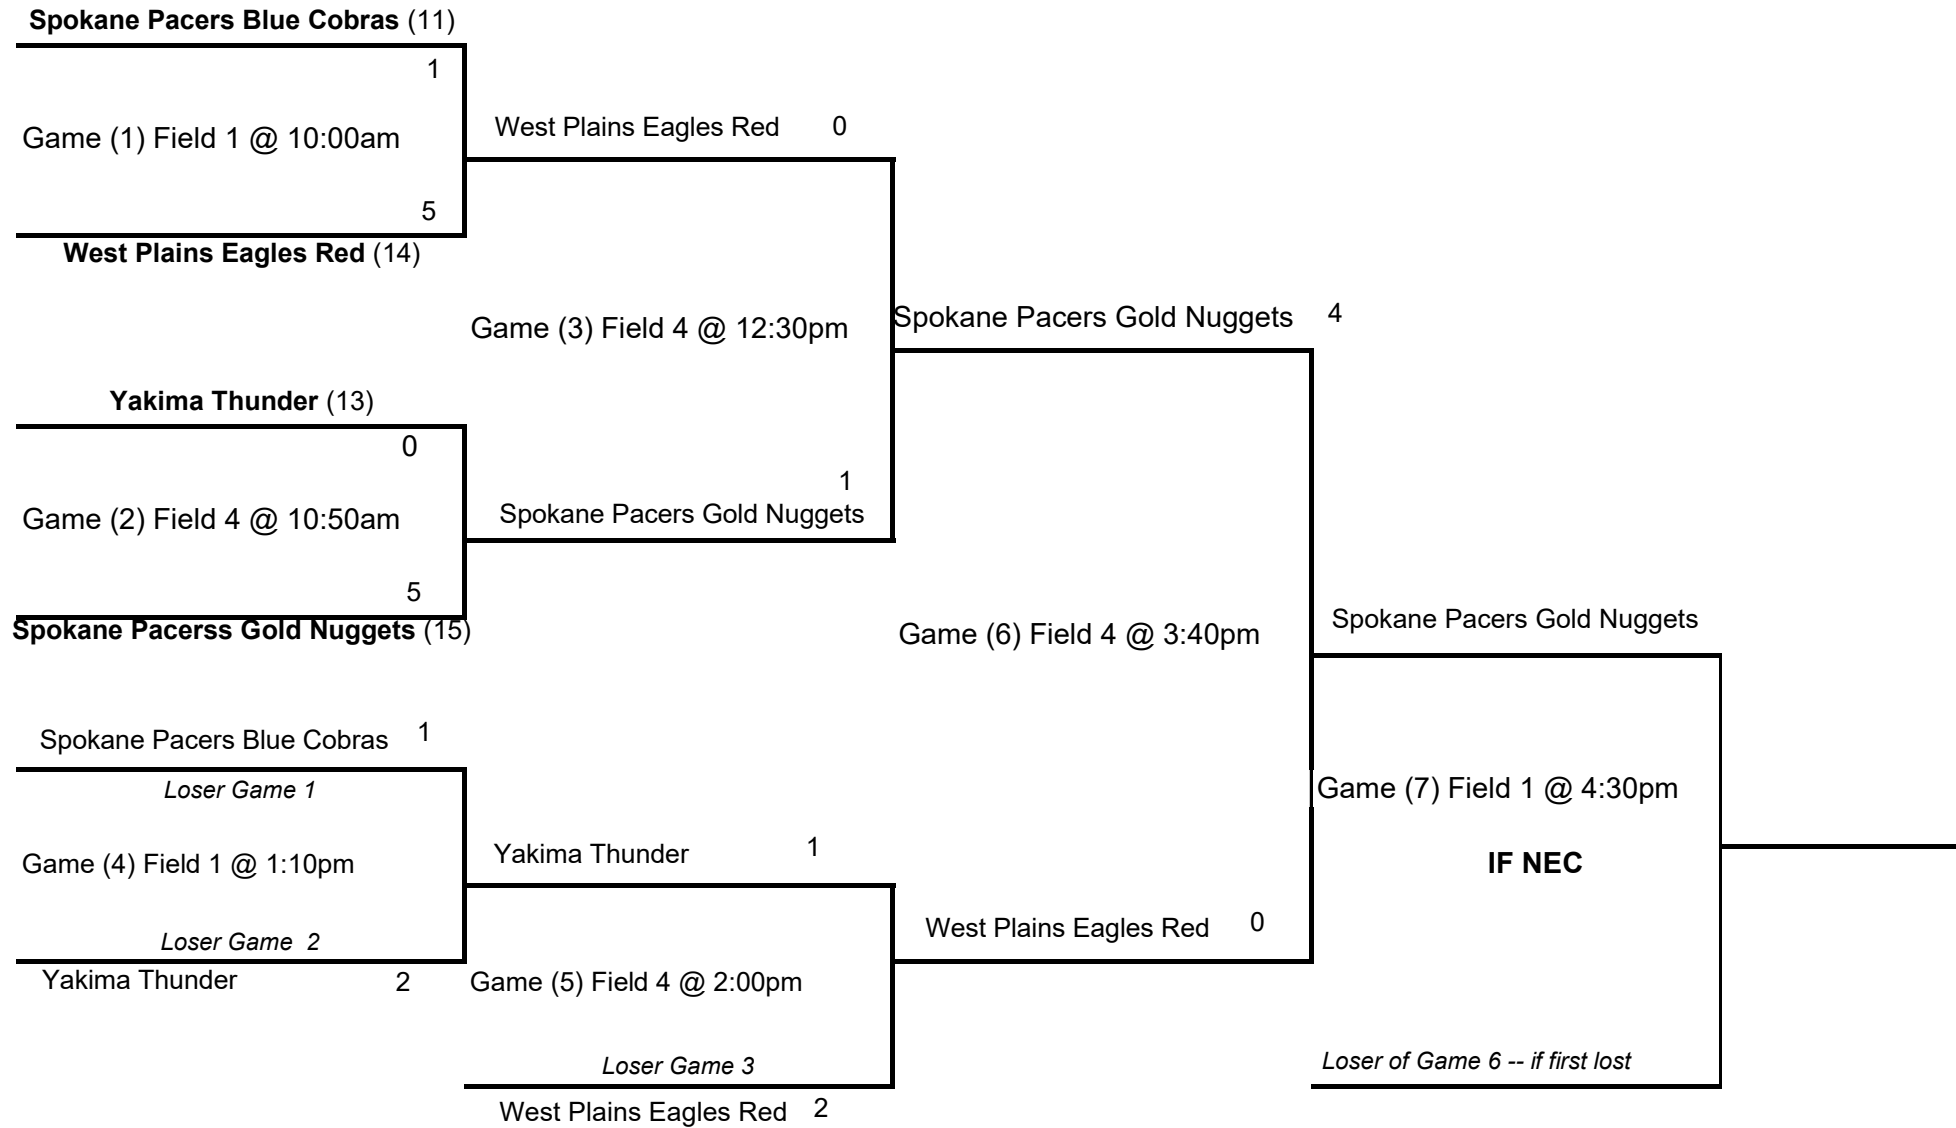

Division: UNIFIED 1

1ST PLACE	<u>Yakima Lightning</u>	Advance to state
2ND PLACE	<u>Tri City Dawgs</u>	Advance to state
3RD PLACE	<u>WSU</u>	Advance to state

Division: A

MODIFICATION: Games played on **field 4** will use 13 minutes halves due to playing on a larger field.

1st Place	Spokane Pacers Gold Nuggets	Advance to state
2nd Place	West Plains Eagles Red	Advance to state
3rd Place	Yakima Thunder	Advance to state
4th Place	Spokane Pacers Blue Cobras	

Division: B

1st Place	Othello Dream Team	Advance to state
2nd Place	Spokane Pacers Red Dragons	Advance to state
3rd Place	Tri Cities Mighty Badgers	Advance to state
4th Place	Yakima Storm	

Division: C

1st Place	Okanogan Sasquatches	Advance to state
2nd Place	Tri Cities Red Wolverines	Advance to state
3rd Place	Yakima Cyclones	Advance to state
4th Place	Spokane Pacers Green Machine	

Division: D

Loser Game 1

Game (3) Field 1 @ 2:00pm

Spokane Pacers Orange Crush 1

Loser Game 2

West Plains Eagles Blue 3

Game (4) Field 1 @ 2:50pm

West Plains Eagles Blue

Game (5) Field 1 @ 3:40pm
IF NEC