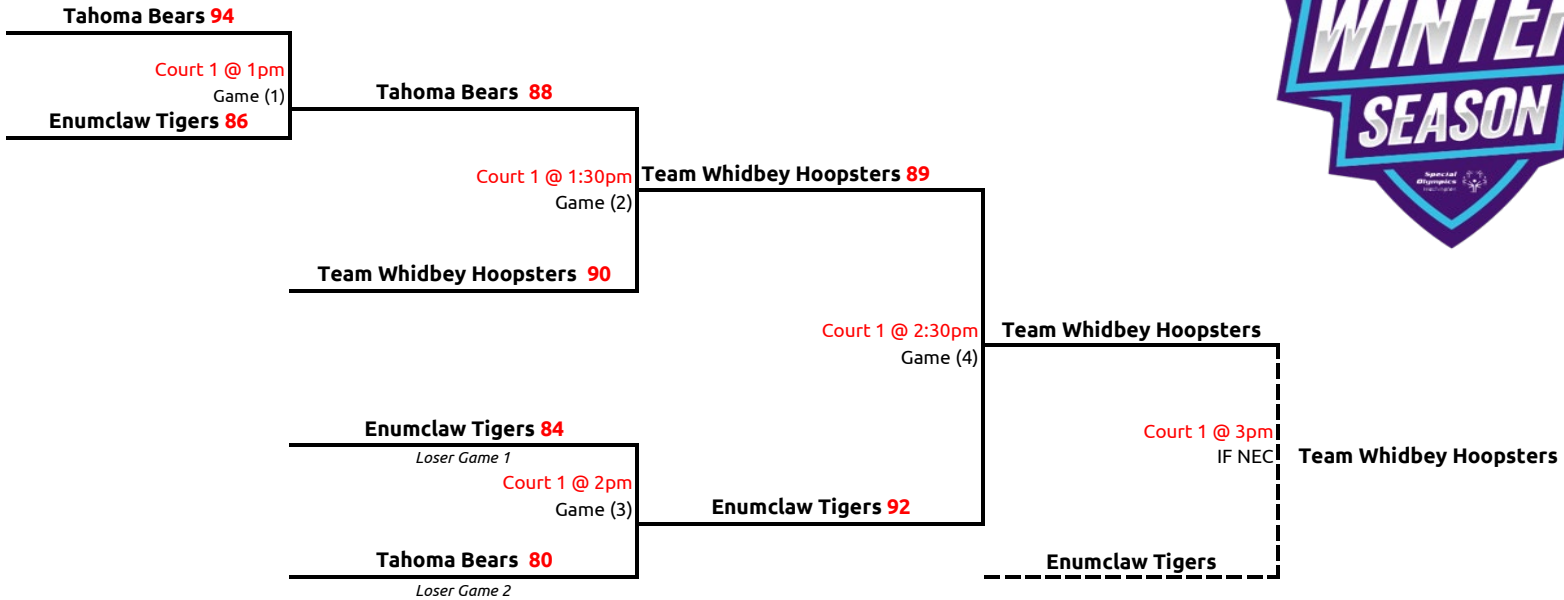

Team Skills Division 1

Location: Evergreen Middle School : 26812 40th Ave S bldg a, Kent, WA 98032

1ST PLACE	Team Whidbey Hoopsters	<i>Advancing to State</i>
2ND PLACE	Enumclaw Tigers	
3RD PLACE	Tahoma Bears