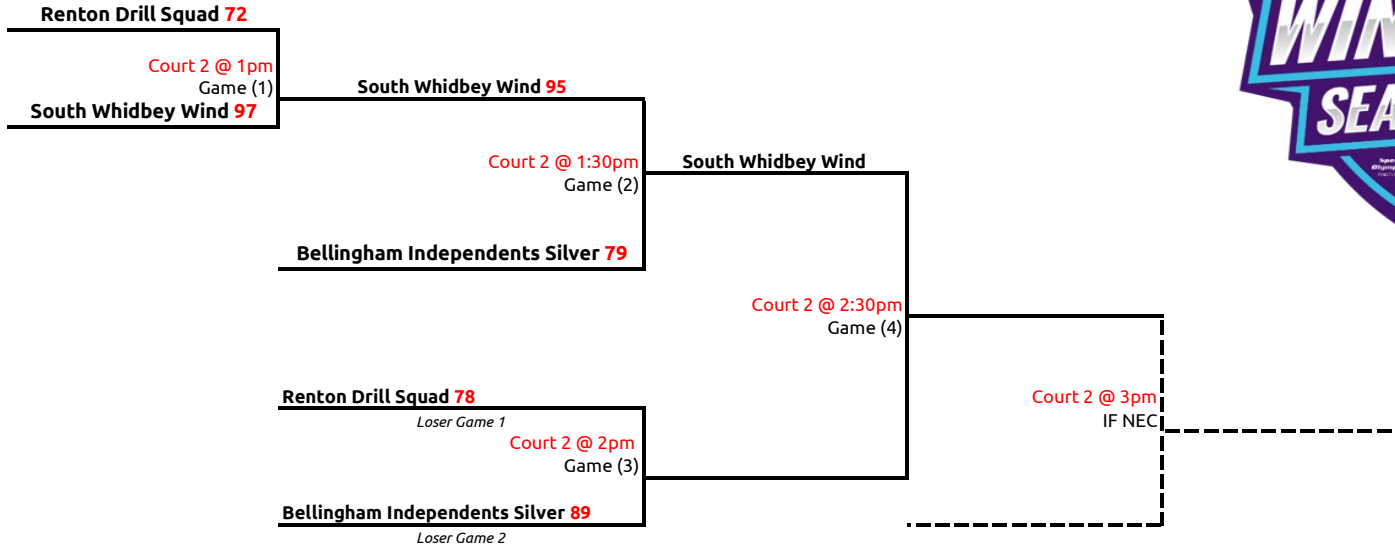

Team Skills Division 2

Location: Evergreen Middle School : 26812 40th Ave S bldg a, Kent, WA 98032

- 1ST PLACE **South Whidbey Wind** *Advancing to State*
- 2ND PLACE **Bellingham Independents Silver**
- 3RD PLACE **Renton Drill Squad**