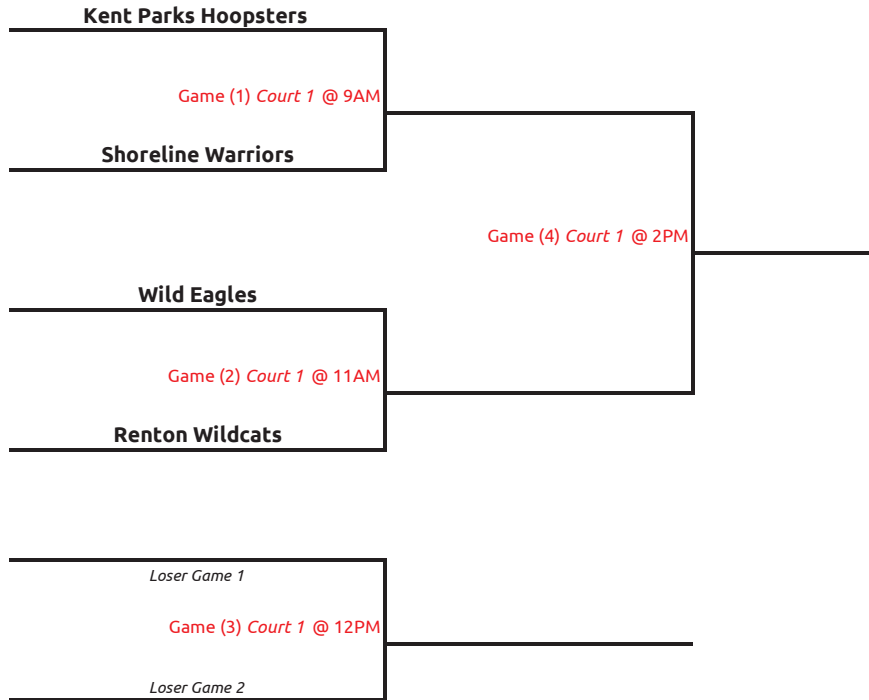

Group A

Shoreline Spartans

Game (1) Court 1 @ 10AM

Issaquah Wildcats

Game (3) Court 2 @ 12 PM

Northshore Wranglers Males

Game (2) Court 2 @ 10AM

Renton Raiders

Group B

Enumclaw Thunder
Game (1) Court 2 @ 9AM
Federal Way Thunder Red

Game (2) Court 2 @ 11AM
Issaquah Hawks

Loser Game 1
Game (3) Court 1 @ 1PM
Loser Game 2

Game (4) Court 3 @ 2PM

Court 3 IF NEC @ 3PM

- 1ST PLACE Advancing to Regionals
- 2ND PLACE _____
- 3RD PLACE _____

Group C

- 1st Place Advancing to Regionals
- 2nd Place _____
- 3rd Place _____
- 4th Place _____

Group D

- 1st Place Advancing to Regionals
- 2nd Place _____
- 3rd Place _____
- 4th Place _____

Group E

Enumclaw Lightning
Game (1) Court 5 @ 10AM
Snoqualmie Valley Wildcats