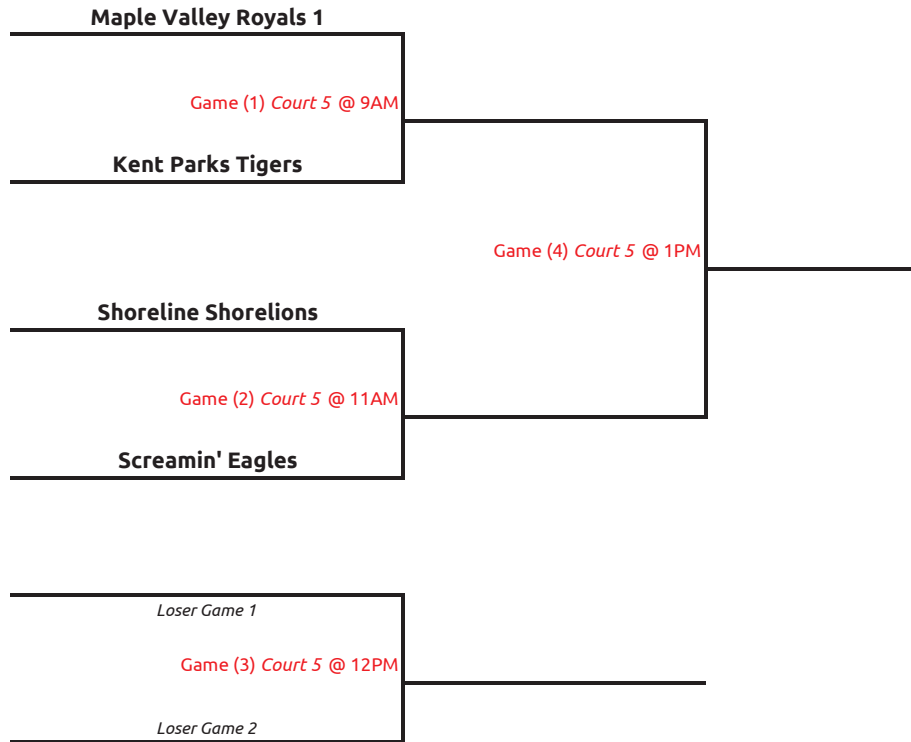

Group G

- 1st Place Advancing to Regionals
- 2nd Place _____
- 3rd Place _____
- 4th Place _____