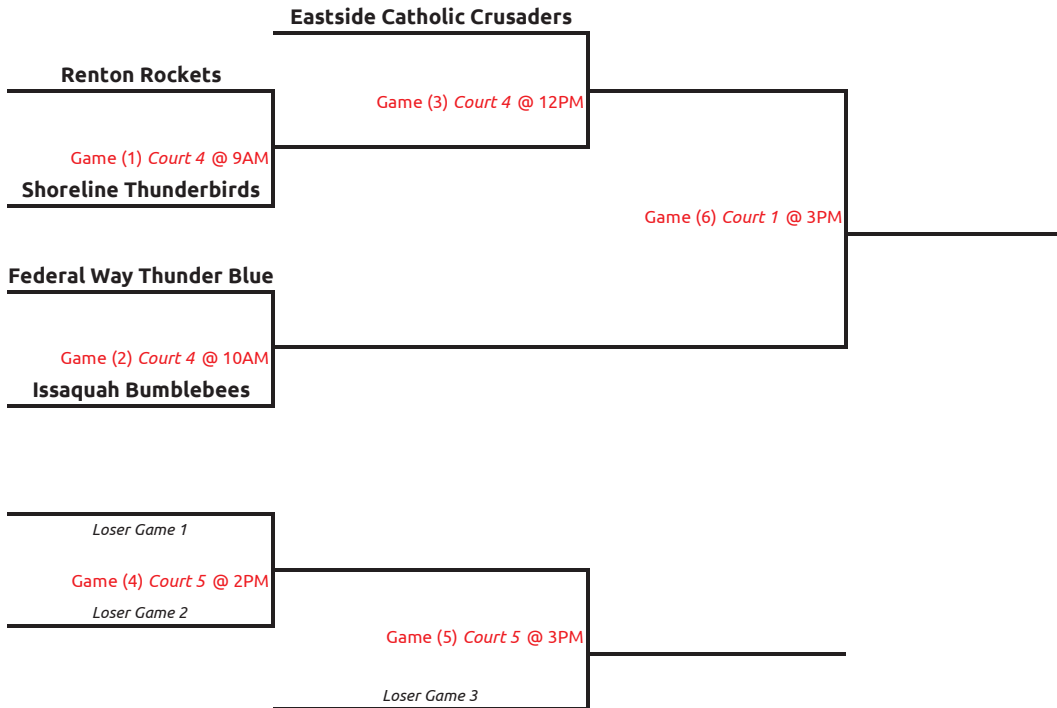

Group A

Shoreline Spartans

Game (1) Court 1 @ 10AM

Issaquah Wildcats

Game (3) Court 2 @ 12 PM

Northshore Wranglers Males

Game (2) Court 2 @ 10AM

Renton Raiders

Group B

Enumclaw Thunder
Game (1) Court 2 @ 9AM
Federal Way Thunder Red

Game (2) Court 2 @ 11AM
Issaquah Hawks

Loser Game 1
Game (3) Court 1 @ 1PM
Loser Game 2

Game (4) Court 3 @ 2PM

Court 3 IF NEC @ 3PM

- 1ST PLACE Advancing to Regionals
- 2ND PLACE _____
- 3RD PLACE _____

Group C

- 1st Place Advancing to Regionals
- 2nd Place _____
- 3rd Place _____
- 4th Place _____

Group D

- 1st Place Advancing to Regionals
- 2nd Place _____
- 3rd Place _____
- 4th Place _____

Group E

Enumclaw Lightning
Game (1) Court 5 @ 10AM
Snoqualmie Valley Wildcats

Game (2) Court 4 @ 11AM
Soaring Eagles

Loser Game 1
Game (3) Court 3 @ 1PM
Loser Game 2

Game (4) Court 4 @ 2PM

Court 4 IF NEC @ 3PM

- 1ST PLACE Advancing to Regionals
- 2ND PLACE _____
- 3RD PLACE _____

Group F