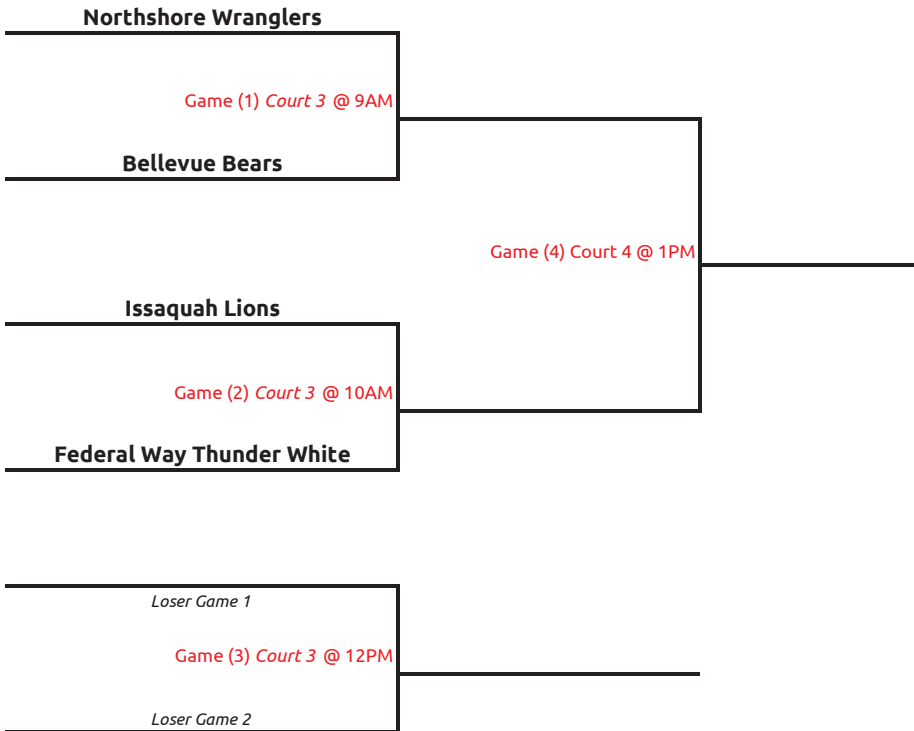

Group A

Shoreline Spartans

Game (1) Court 1 @ 10AM

Issaquah Wildcats

Game (3) Court 2 @ 12 PM

Northshore Wranglers Males

Game (2) Court 2 @ 10AM

Renton Raiders

Group B

Enumclaw Thunder
Game (1) Court 2 @ 9AM
Federal Way Thunder Red

Game (2) Court 2 @ 11AM
Issaquah Hawks

Loser Game 1
Game (3) Court 1 @ 1PM
Loser Game 2

Game (4) Court 3 @ 2PM

Court 3 IF NEC @ 3PM

- 1ST PLACE Advancing to Regionals
- 2ND PLACE _____
- 3RD PLACE _____

Group C

- 1st Place Advancing to Regionals
- 2nd Place _____
- 3rd Place _____
- 4th Place _____

Group D

- 1st Place Advancing to Regionals
- 2nd Place _____
- 3rd Place _____
- 4th Place _____

Group E

Enumclaw Lightning
Game (1) Court 5 @ 10AM
Snoqualmie Valley Wildcats