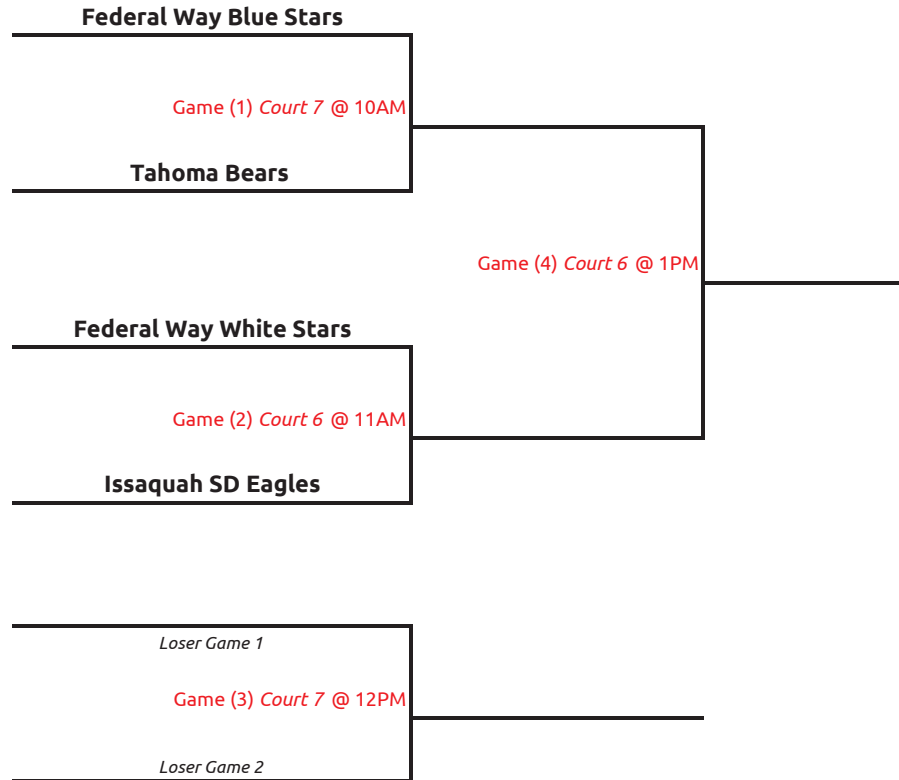

Game (3) Court 7 @ 1PM

Loser Game 2

IF NEC @ 4PM

- 1ST PLACE  Advancing to Regionals
- 2ND PLACE  Advancing to Regionals
- 3RD PLACE  Advancing to Regionals

Srs 16-21

- 1st Place Advancing to Regionals
- 2nd Place Advancing to Regionals
- 3rd Place Advancing to Regionals
- 4th Place _____

Group A

Shoreline Spartans

Game (1) Court 1 @ 10AM

Issaquah Wildcats

Game (3) Court 2 @ 12 PM

Northshore Wranglers Males

Game (2) Court 2 @ 10AM

Renton Raiders