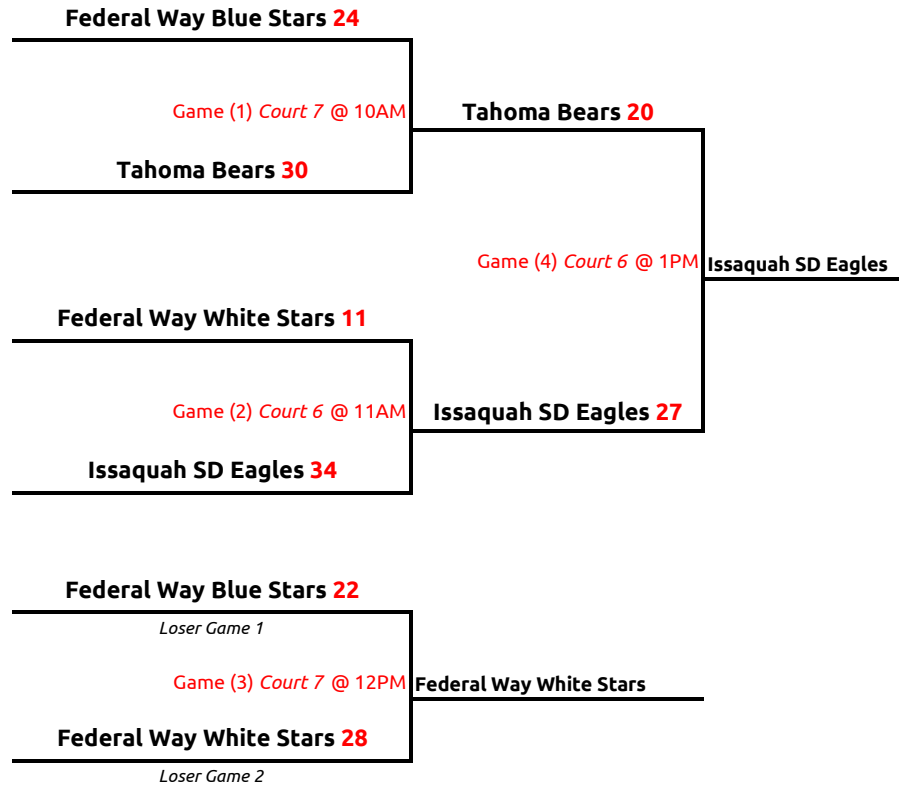

Enumclaw Hornets 6

Game (4) Court 7 @ 2PM

Redmond International Buddies Braves

Snoqualmie Valley Sonics 32

Loser Game 1

Game (3) Court 7 @ 1PM

Snoqualmie Valley Sonics 4

IF NEC @ 4PM

Enumclaw Hornets 2

Loser Game 2

1ST PLACE	Redmond International Buddies Braves	<i>Advancing to Regionals</i>
2ND PLACE	Snoqualmie Valley Sonics	<i>Advancing to Regionals</i>
3RD PLACE	Enumclaw Hornets	<i>Advancing to Regionals</i>

Srs 16-21

1st Place	Issaquah SD Eagles	<i>Advancing to Regionals</i>
2nd Place	Tahoma Bears	<i>Advancing to Regionals</i>
3rd Place	Federal Way White Stars	<i>Advancing to Regionals</i>
4th Place	Federal Way Blue Stars	

Group A

1st Place	Shoreline Spartans	<i>Advancing to STATE*</i>
2nd Place	Renton Raiders/Warriors	<i>Advancing to Regionals</i>
3rd Place	Issaquah Wildcats	<i>Advancing to Regionals</i>
4th Place	Northshore Wranglers Males	