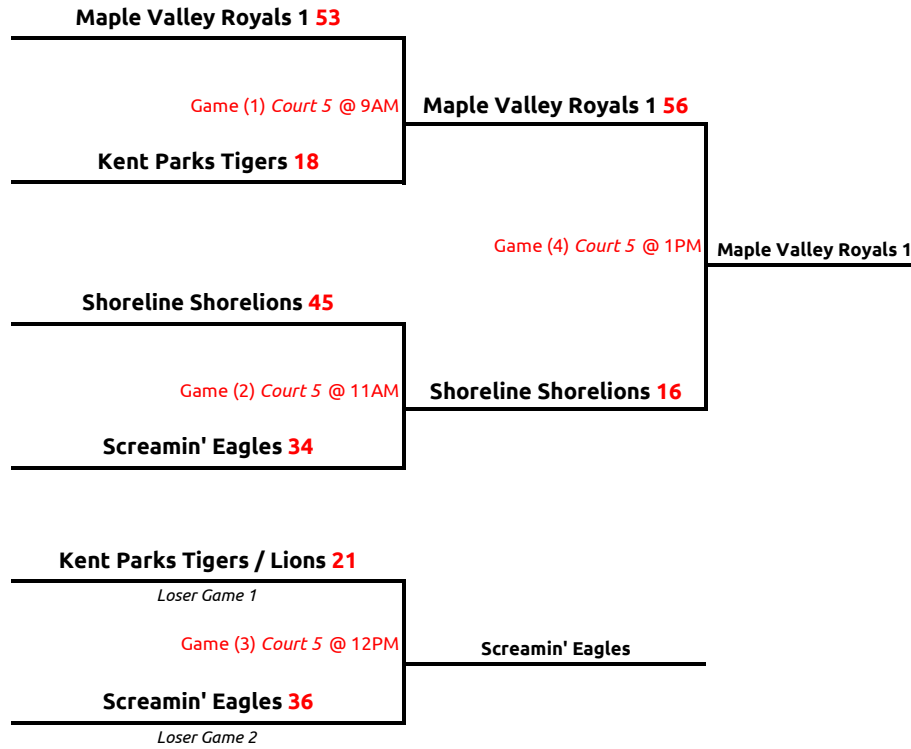

Group G

1st Place	Maple Valley Royals	<i>Advancing to Regionals</i>
2nd Place	Shoreline Shorelions	
3rd Place	Screamin' Eagles	
4th Place	Kent Parks Tigers / Lions