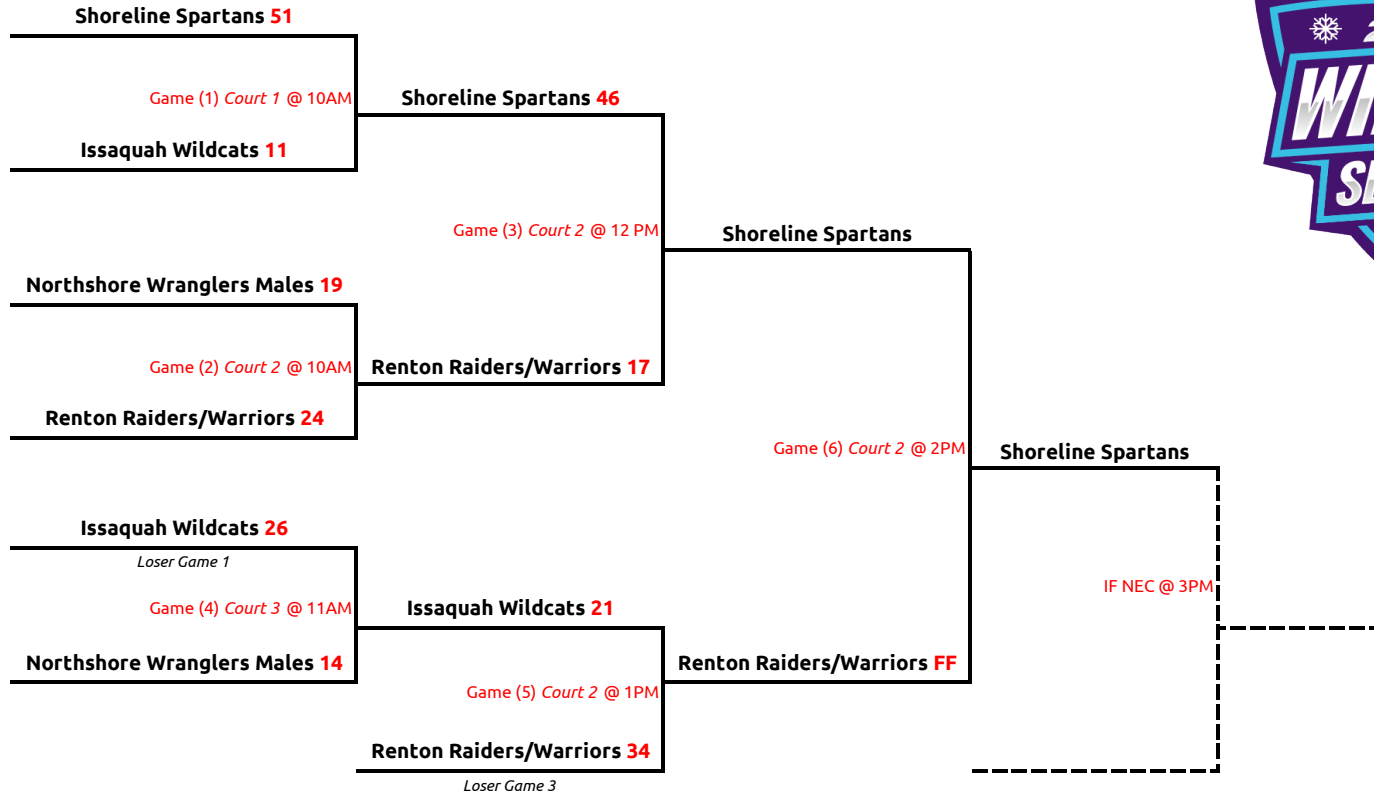

Enumclaw Hornets 2

Loser Game 2

1ST PLACE	Redmond International Buddies Braves	<i>Advancing to Regionals</i>
2ND PLACE	Snoqualmie Valley Sonics	<i>Advancing to Regionals</i>
3RD PLACE	Enumclaw Hornets	<i>Advancing to Regionals</i>

Srs 16-21

1st Place	Issaquah SD Eagles	<i>Advancing to Regionals</i>
2nd Place	Tahoma Bears	<i>Advancing to Regionals</i>
3rd Place	Federal Way White Stars	<i>Advancing to Regionals</i>
4th Place	Federal Way Blue Stars	

Group A

1st Place	Shoreline Spartans	<i>Advancing to STATE*</i>
2nd Place	Renton Raiders/Warriors	<i>Advancing to Regionals</i>
3rd Place	Issaquah Wildcats	<i>Advancing to Regionals</i>
4th Place	Northshore Wranglers Males	