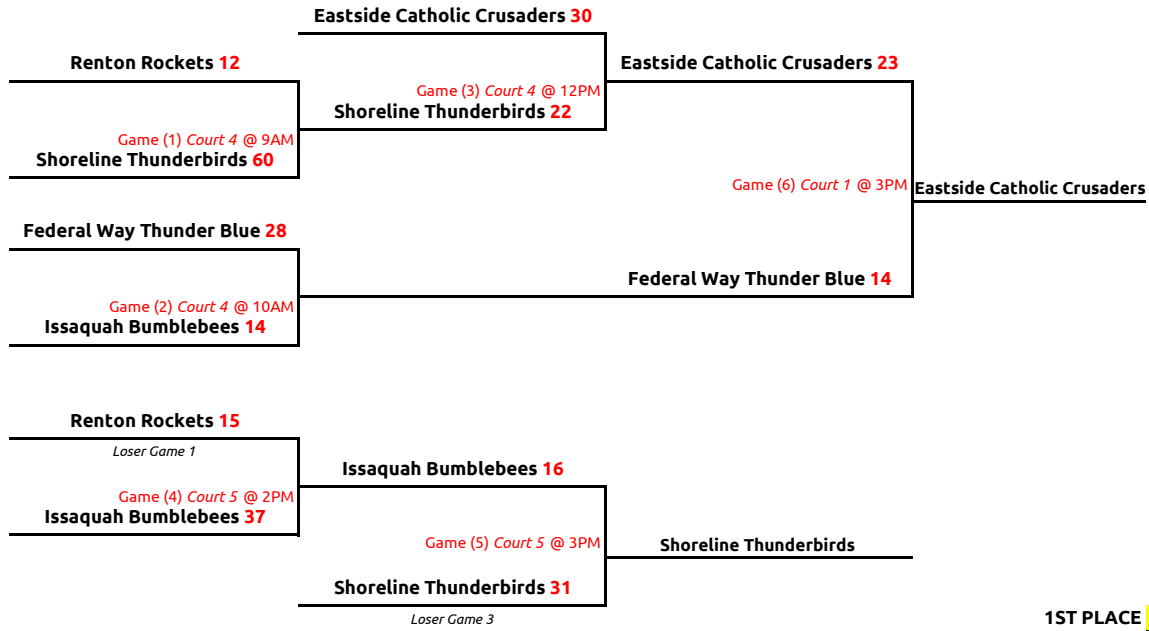

Group F

1ST PLACE	Eastside Catholic Crusaders	<i>Advancing to Regionals</i>
2ND PLACE	Federal Way Thunder Blue	<i>Advancing to Regionals</i>
3RD PLACE	Shoreline Thunderbirds	
4TH PLACE	Issaquah Bumblebees	
5TH PLACE	Renton Rockets