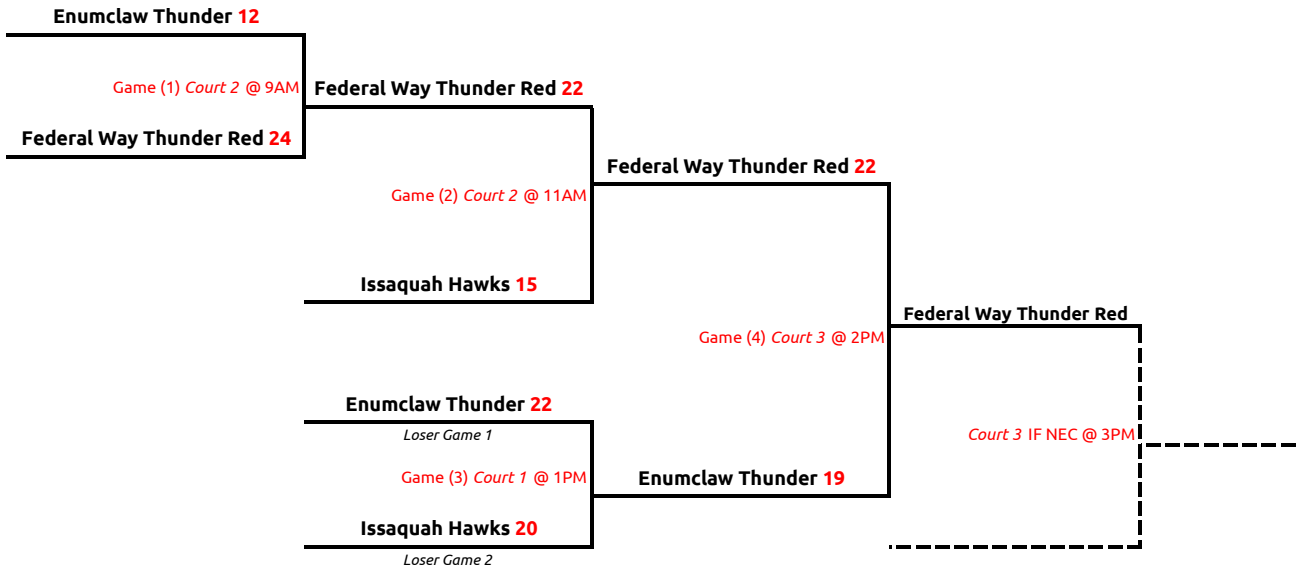

Group B

1ST PLACE	Federal Way Thunder Red	<i>Advancing to Regionals</i>
2ND PLACE	Enumclaw Thunder	
3RD PLACE	Issaquah Hawks