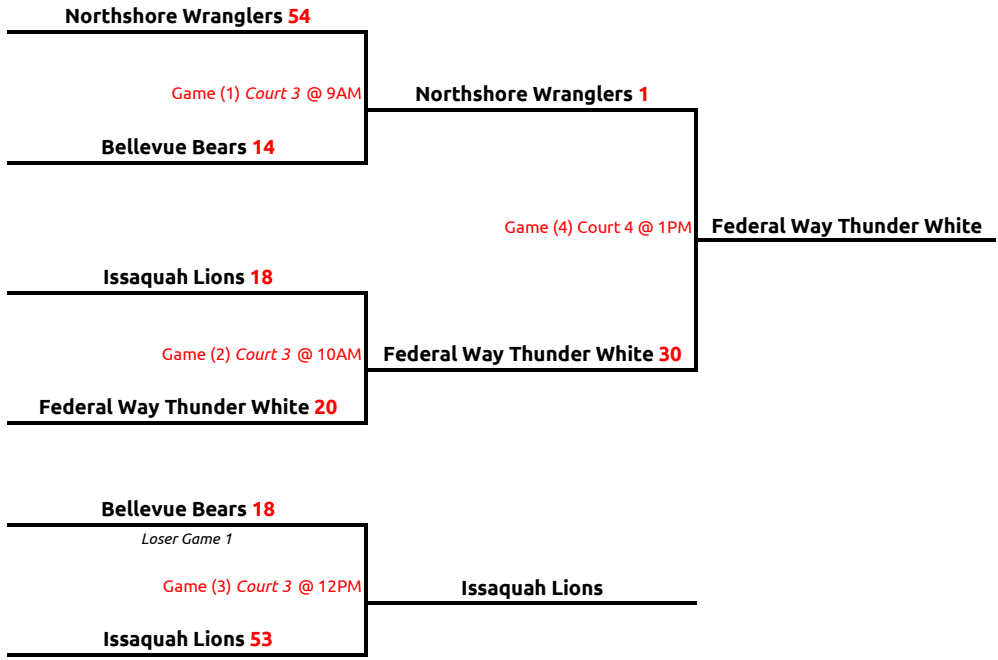

Group A

1st Place	Shoreline Spartans	<i>Advancing to STATE*</i>
2nd Place	Renton Raiders/Warriors	<i>Advancing to Regionals</i>
3rd Place	Issaquah Wildcats	<i>Advancing to Regionals</i>
4th Place	Northshore Wranglers Males	

Group B

1ST PLACE	Federal Way Thunder Red	<i>Advancing to Regionals</i>
2ND PLACE	Enumclaw Thunder	
3RD PLACE	Issaquah Hawks	

Group C

1st Place	Shoreline Warriors	<i>Advancing to Regionals</i>
2nd Place	Wild Eagles	
3rd Place	Kent Parks Hoopsters	<i>Invited to Regionals</i>
4th Place	Renton Wildcats	<i>Invited to Regionals</i>

Group D

- | | | |
|------------------|----------------------------------|-------------------------------|
| 1st Place | Federal Way Thunder White | <i>Advancing to Regionals</i> |
| 2nd Place | Northshore Wranglers | |
| 3rd Place | Issaquah Lions | |
| 4th Place | Bellevue Bears | |