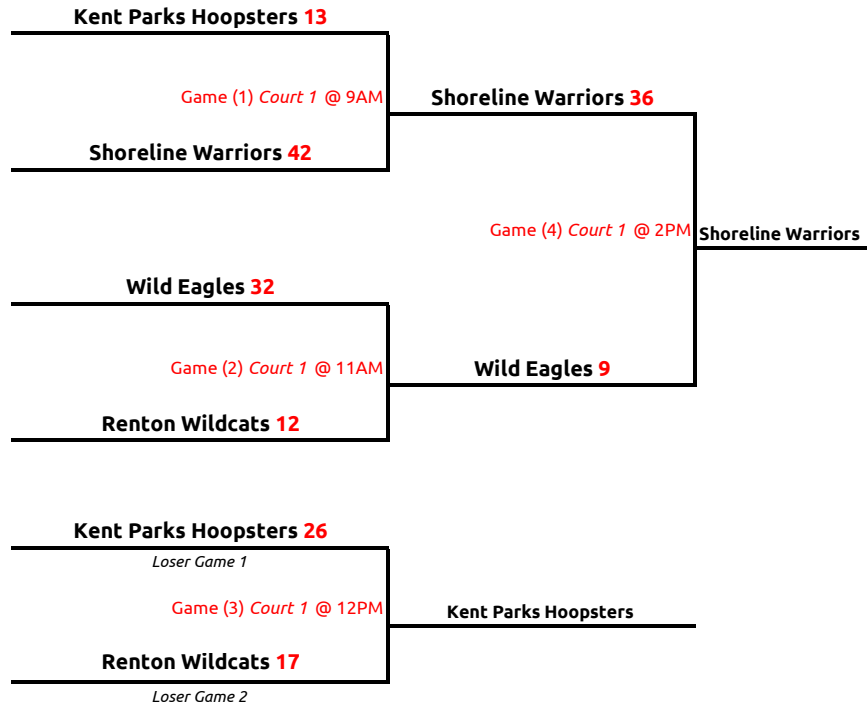

Group A

1st Place	Shoreline Spartans	<i>Advancing to STATE*</i>
2nd Place	Renton Raiders/Warriors	<i>Advancing to Regionals</i>
3rd Place	Issaquah Wildcats	<i>Advancing to Regionals</i>
4th Place	Northshore Wranglers Males	

Group B

1ST PLACE	Federal Way Thunder Red	<i>Advancing to Regionals</i>
2ND PLACE	Enumclaw Thunder	
3RD PLACE	Issaquah Hawks	

Group C

1st Place	Shoreline Warriors	<i>Advancing to Regionals</i>
2nd Place	Wild Eagles	
3rd Place	Kent Parks Hoopsters	<i>Invited to Regionals</i>
4th Place	Renton Wildcats	<i>Invited to Regionals</i>