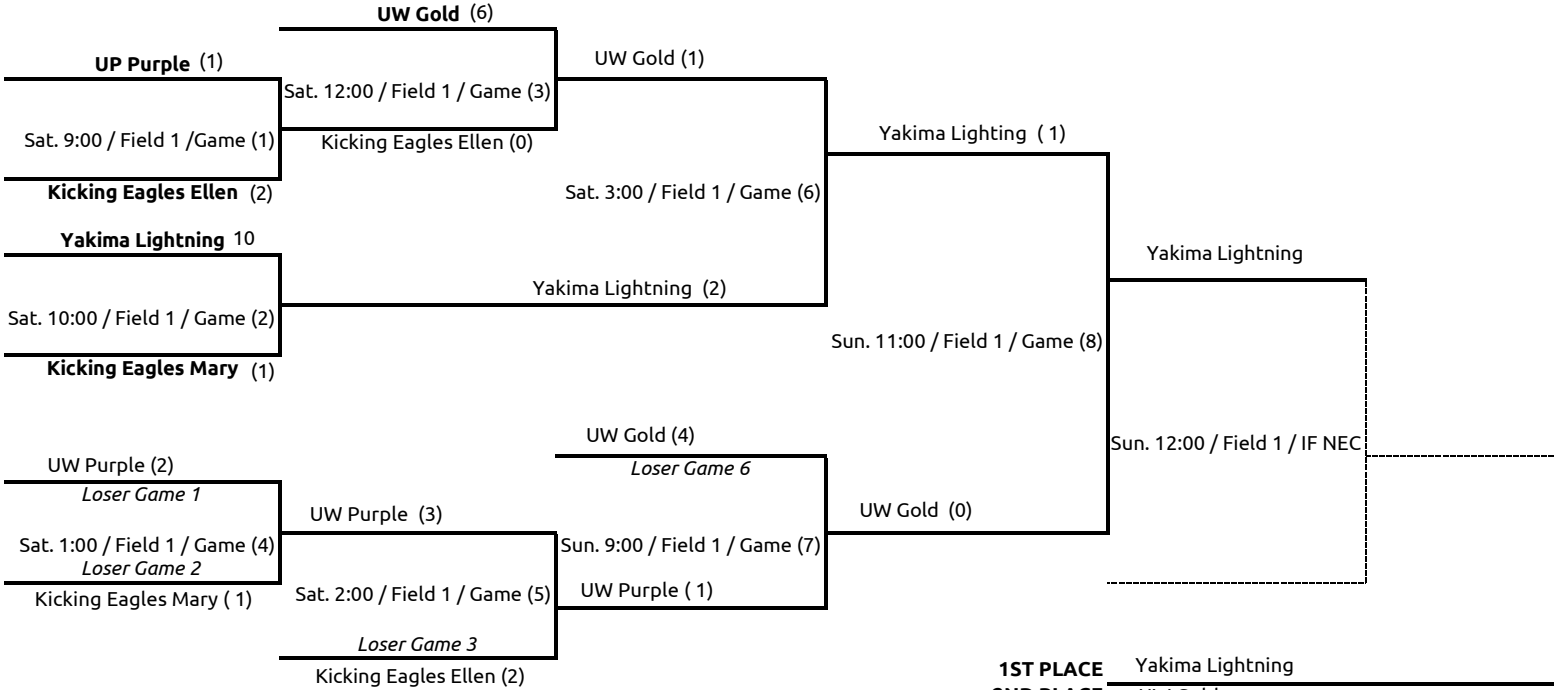

# Unified

- 1ST PLACE** Yakima Lightning
- 2ND PLACE** UW Gold
- 3RD PLACE** UW Purple
- 4TH PLACE** Kicking Eagles Ellen
- 5TH PLACE** Kicking Eagles Mary

## Round Robin Tournament

	W	L	PD	PA	PF
Tri Cities B					
Marysville Sidekicks					
Shooters #1					
Issaquah Spirit					

Round 1	Score:	Game	Day/Time/Field
Tri Cities B	<u>5</u>	1	Sat. 9:00 Field 2
vs Marysville Sidekicks	<u>3</u>		