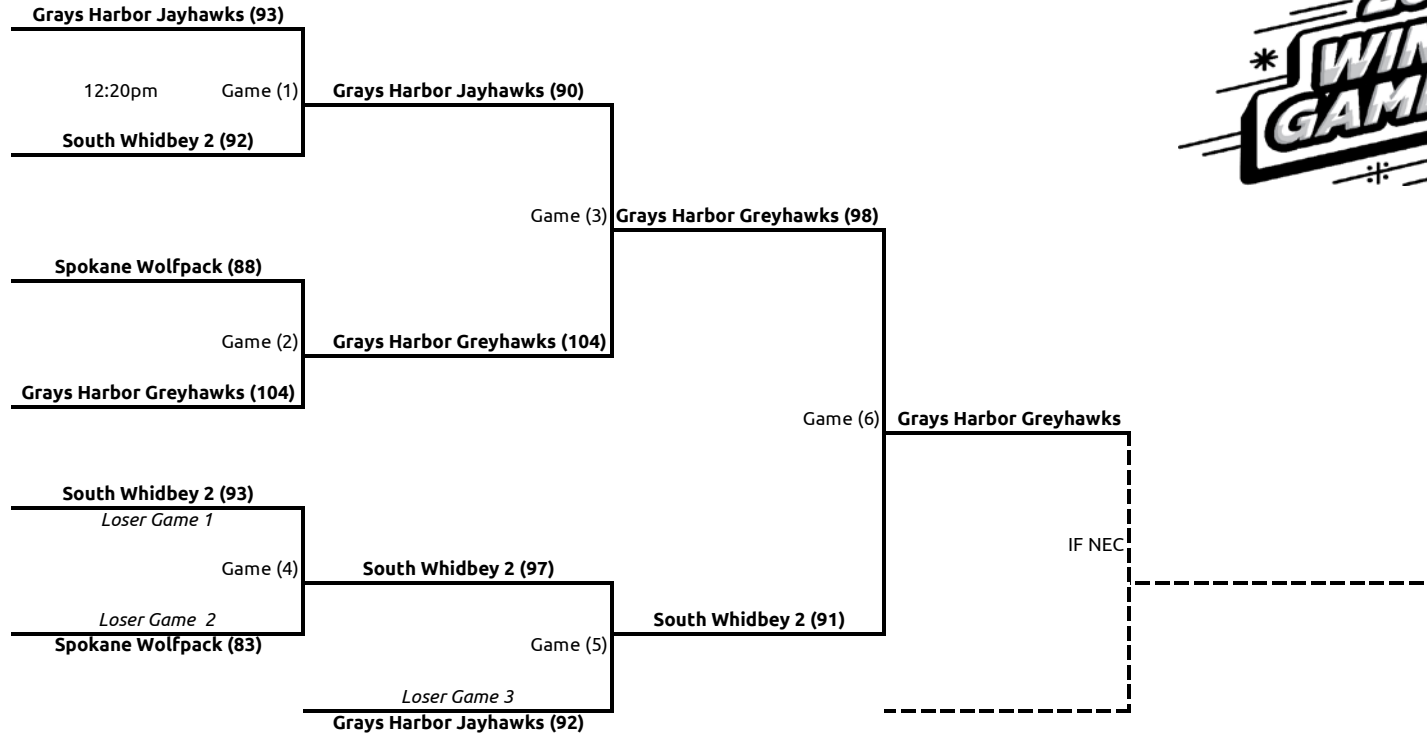

Team Skills B

Location: Clovis Point Intermediate School

AWARDS PRESENTED AT: Foothills Middle School

- 1st Place Grays Harbor Greyhawks
- 2nd Place South Whidbey 2
- 3rd Place Grays Harbor Jayhawks
- 4th Place Spokane Wolfpack