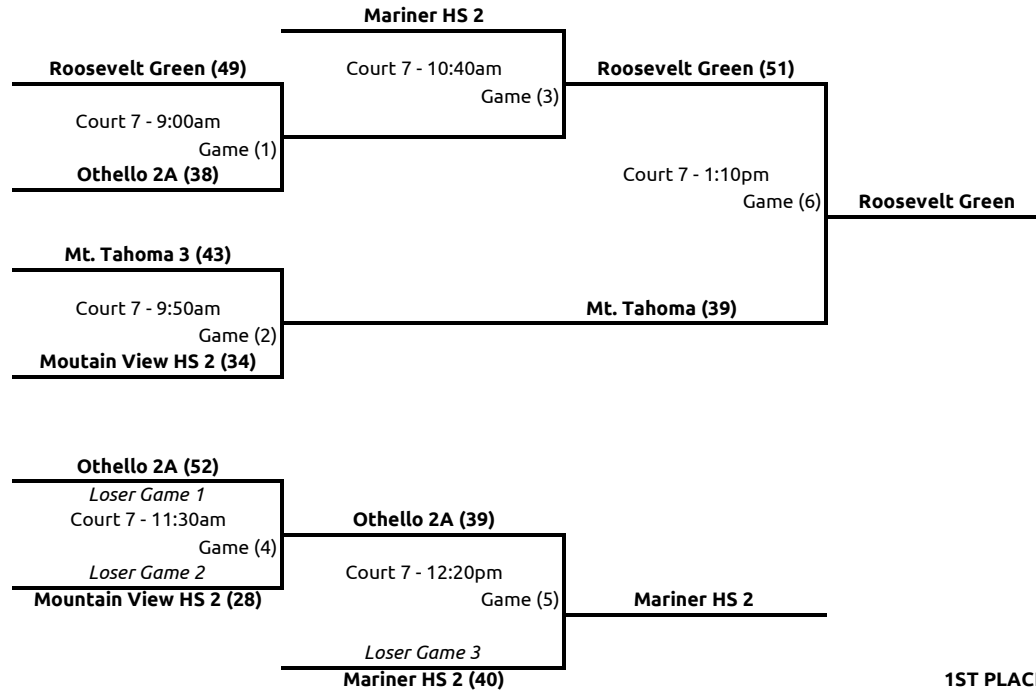

Unified Schools - Division 2 Saturday only

1ST PLACE	Roosevelt Green
2ND PLACE	Mt. Tahoma
3RD PLACE	Mariner HS 2
4TH PLACE	Othello 2A
5TH PLACE	Mountain View HS 2