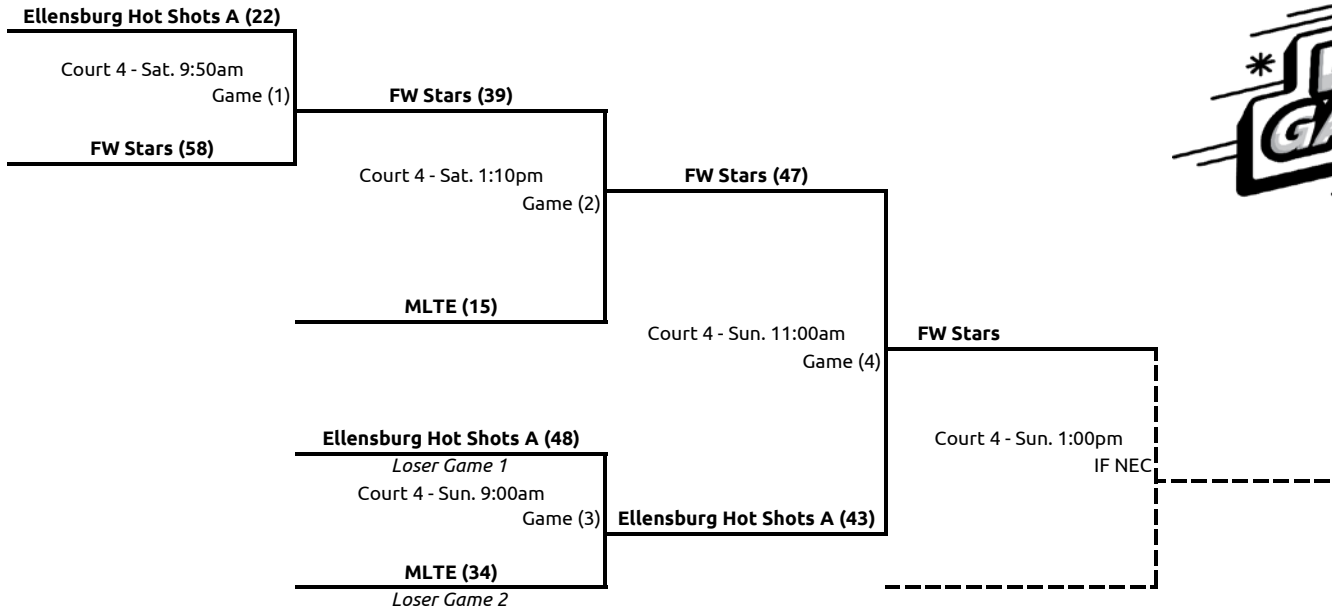

Seniors Unified - Community

1ST PLACE	FW Stars
2ND PLACE	Ellensburg Hot Shots A
3RD PLACE	MLTE