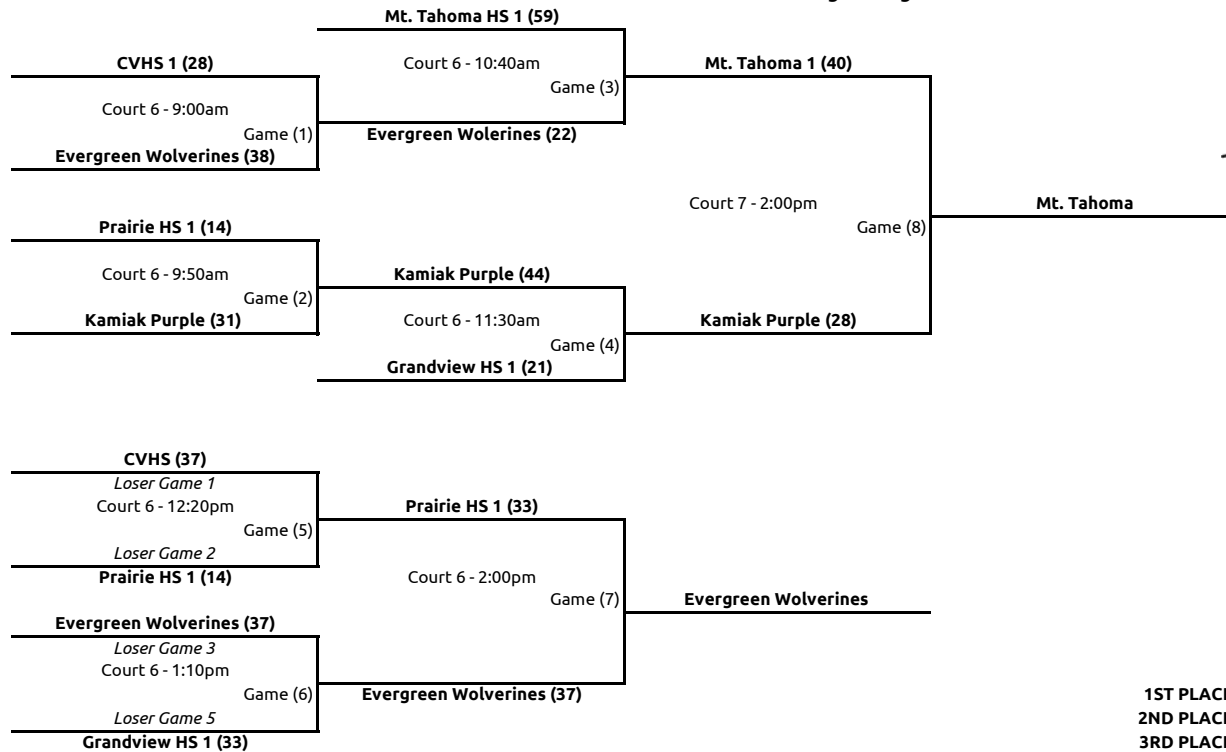

Unified Schools - Division 1 Saturday only

1ST PLACE	Mt. Tahoma HS 1
2ND PLACE	Kamiak Purple
3RD PLACE	Evergreen Wolverines
4TH PLACE	Prairie HS 1
5TH PLACE	Grandview HS 1
6TH PLACE	CVHS