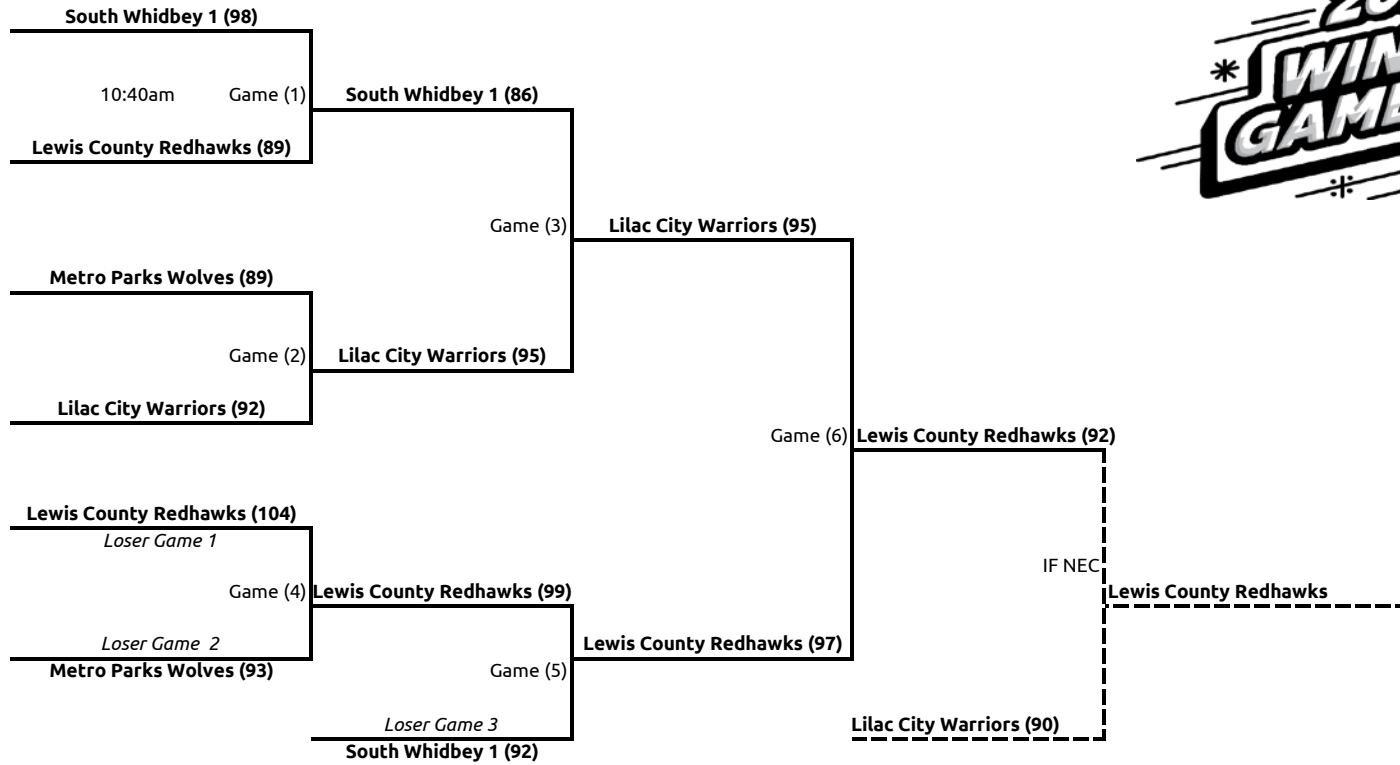

Team Skills A

Location: Clovis Point Intermediate School

AWARDS PRESENTED AT: Foothills Middle School

1st Place	<u>Lewis County Redhawks</u>
2nd Place	<u>Lilac City Warriors</u>
3rd Place	<u>South Whidbey 1</u>
4th Place	<u>Metro Parks Wolves</u>