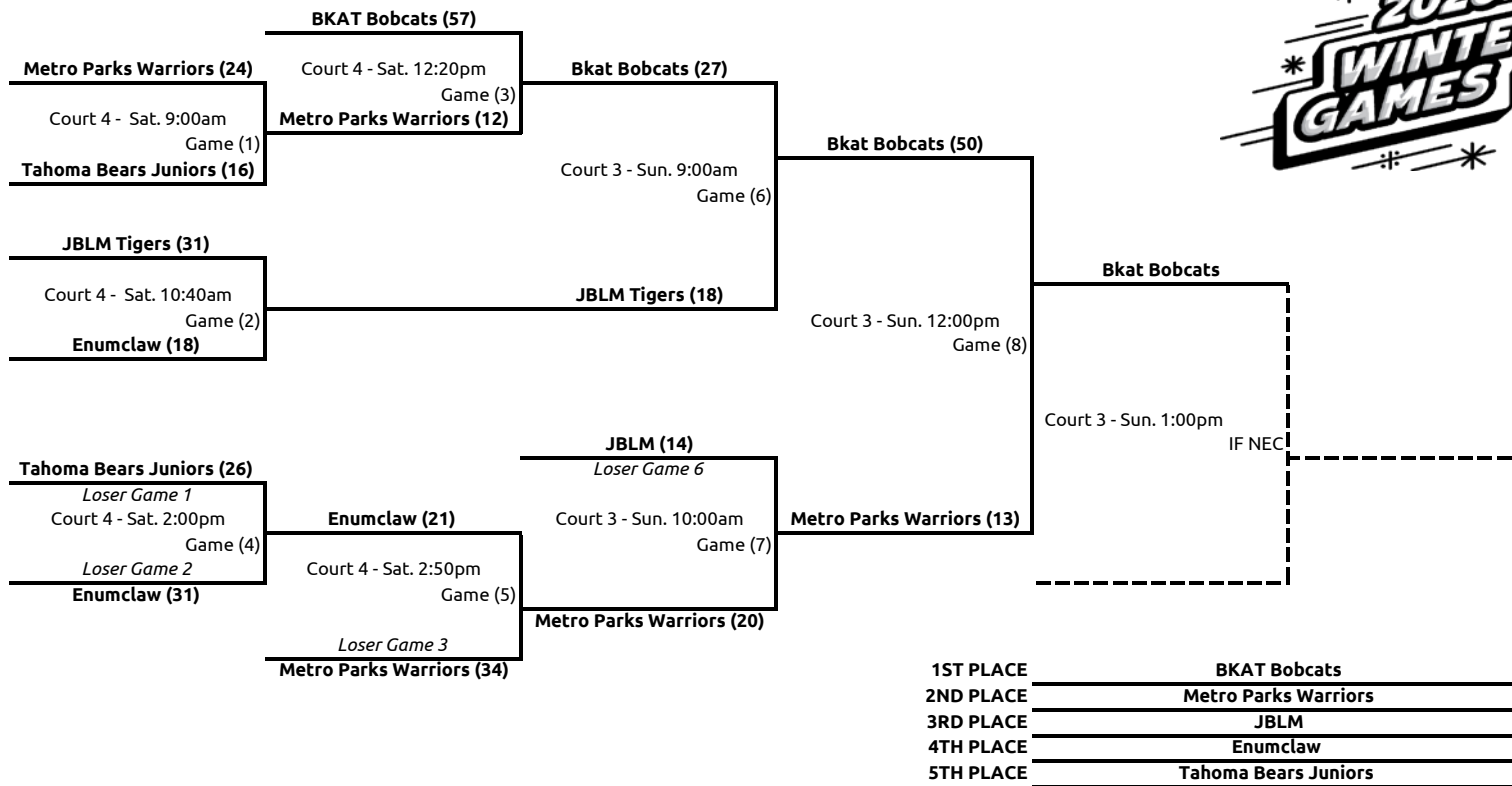

## Seniors Unified - Community

<b>1ST PLACE</b>	<b>FW Stars</b>
<b>2ND PLACE</b>	<b>Ellensburg Hot Shots A</b>
<b>3RD PLACE</b>	<b>MLTE</b>

# Juniors Traditional

NOTE: Venue change on Sunday