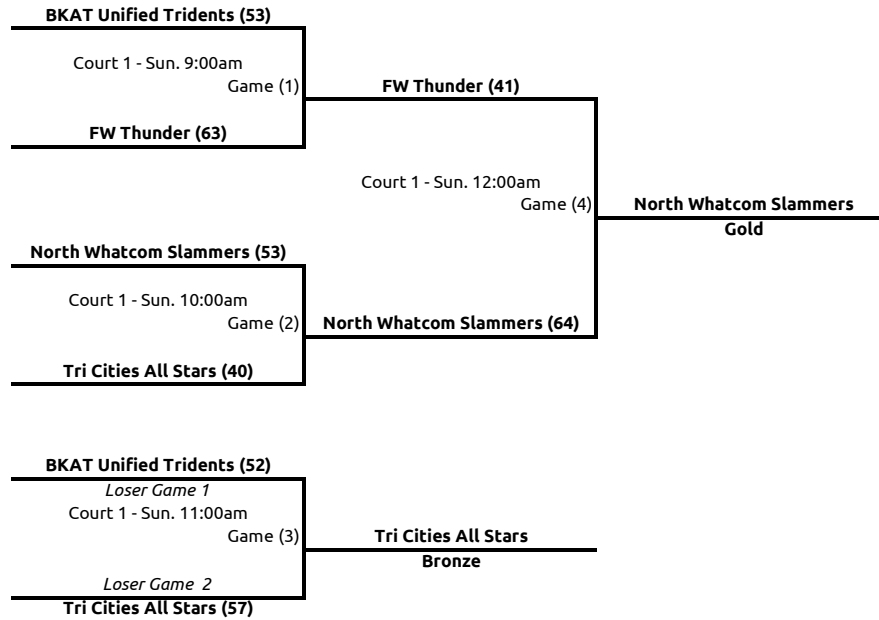

Masters Unified 1 (Sunday)

1st Place	North Whatcom Slammers
2nd Place	FW Thunder
3rd Place	Tri Cities All Stars
4th Place	BKAT Unified Tridents