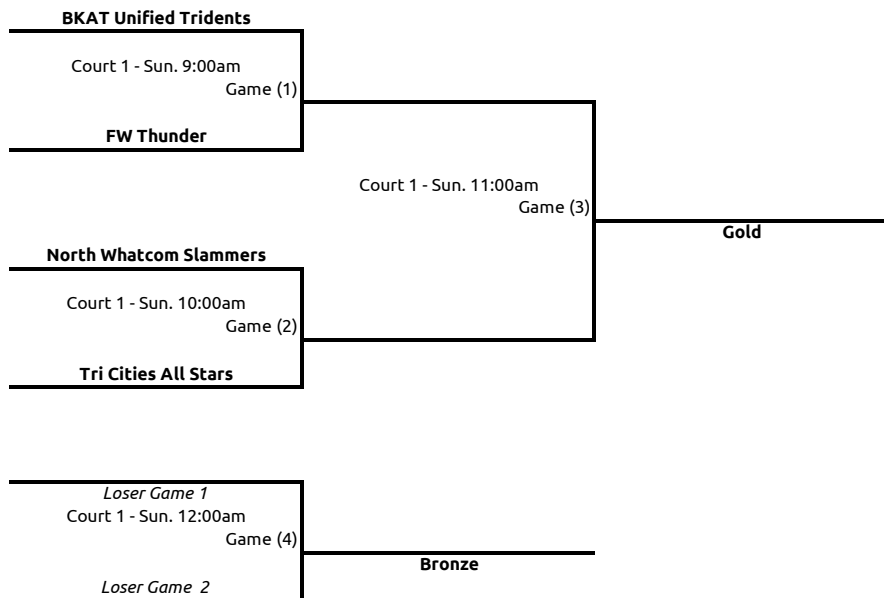

Masters Unified 1 (Sunday)

- 1st Place _____
- 2nd Place _____
- 3rd Place _____
- 4th Place _____