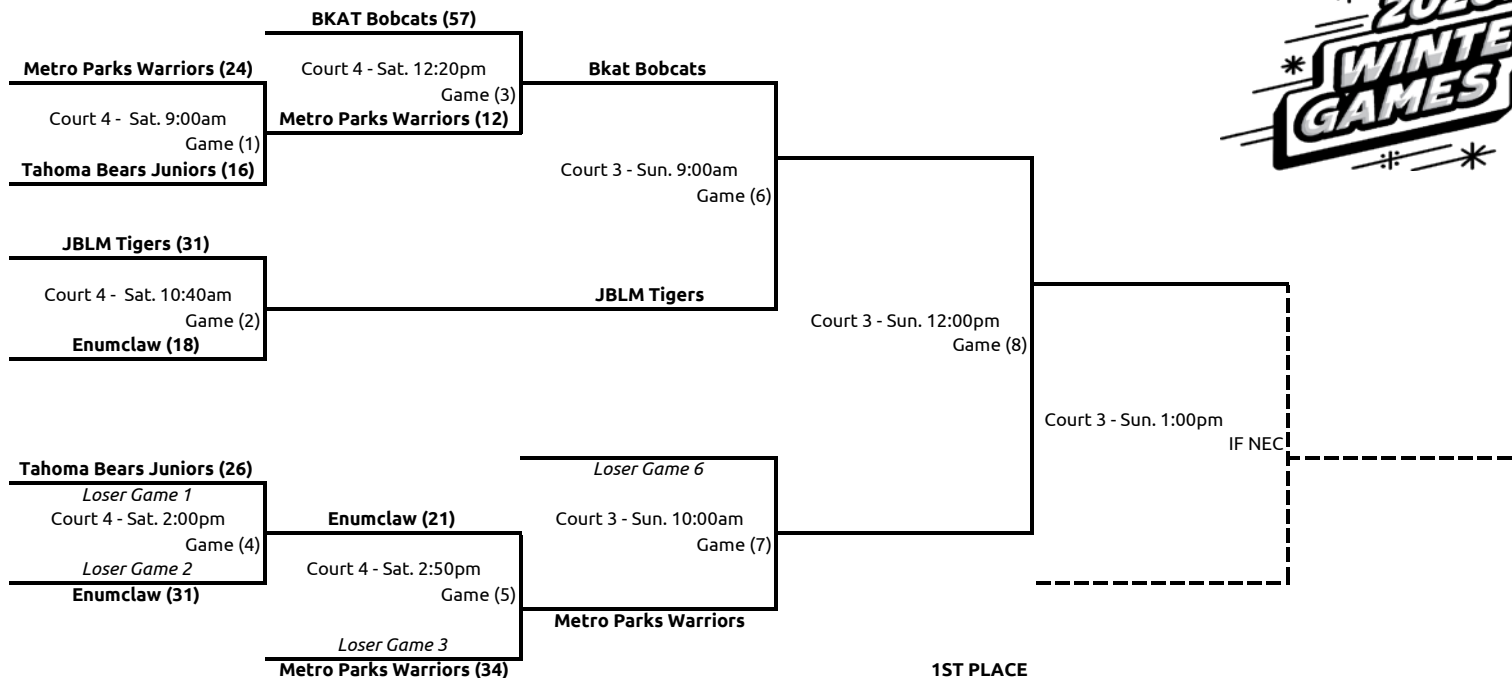

**FW Stars**  
 Court 4 - Sun. 11:00am  
 Game (4)

Court 4 - Sun. 1:00pm  
 IF NEC

**1ST PLACE** \_\_\_\_\_  
**2ND PLACE** \_\_\_\_\_  
**3RD PLACE** \_\_\_\_\_

# Juniors Traditional

NOTE: Venue change on Sunday

- 1ST PLACE \_\_\_\_\_
- 2ND PLACE \_\_\_\_\_
- 3RD PLACE \_\_\_\_\_
- 4TH PLACE **Enumclaw** \_\_\_\_\_
- 5TH PLACE **Tahoma Bears Juniors** \_\_\_\_\_