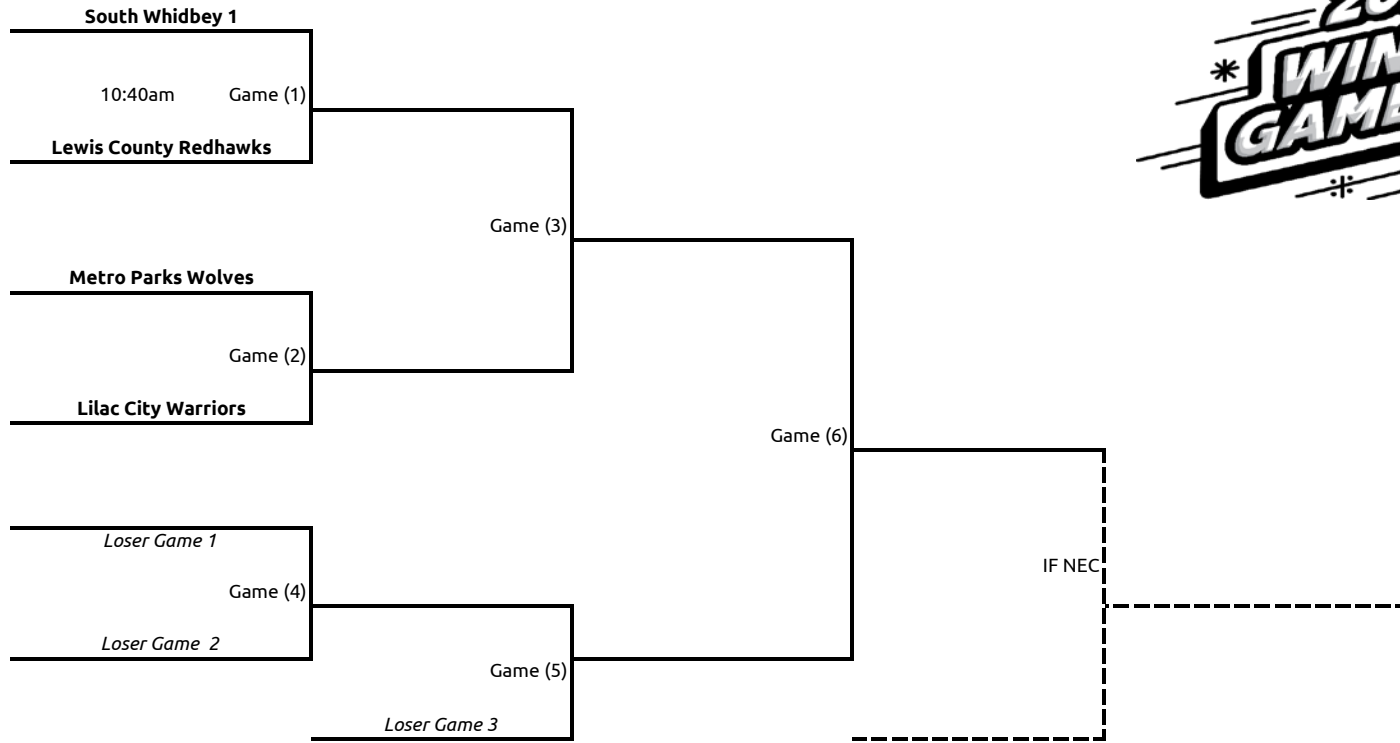

Team Skills A

Location: Clovis Point Intermediate School

AWARDS PRESENTED AT: Foothills Middle School

- 1st Place _____
- 2nd Place _____
- 3rd Place _____
- 4th Place _____