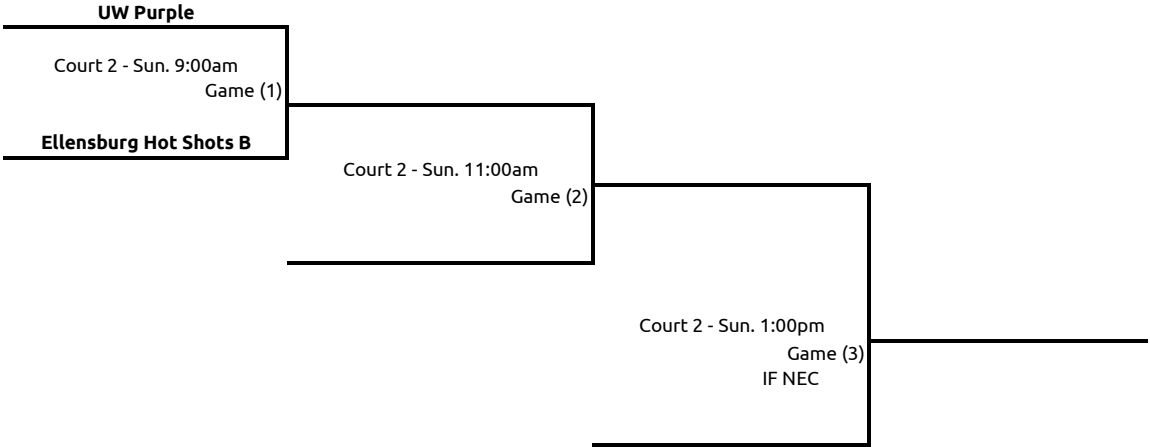

Masters Unified 2 (Sunday)

1ST PLACE _____
2ND PLACE _____