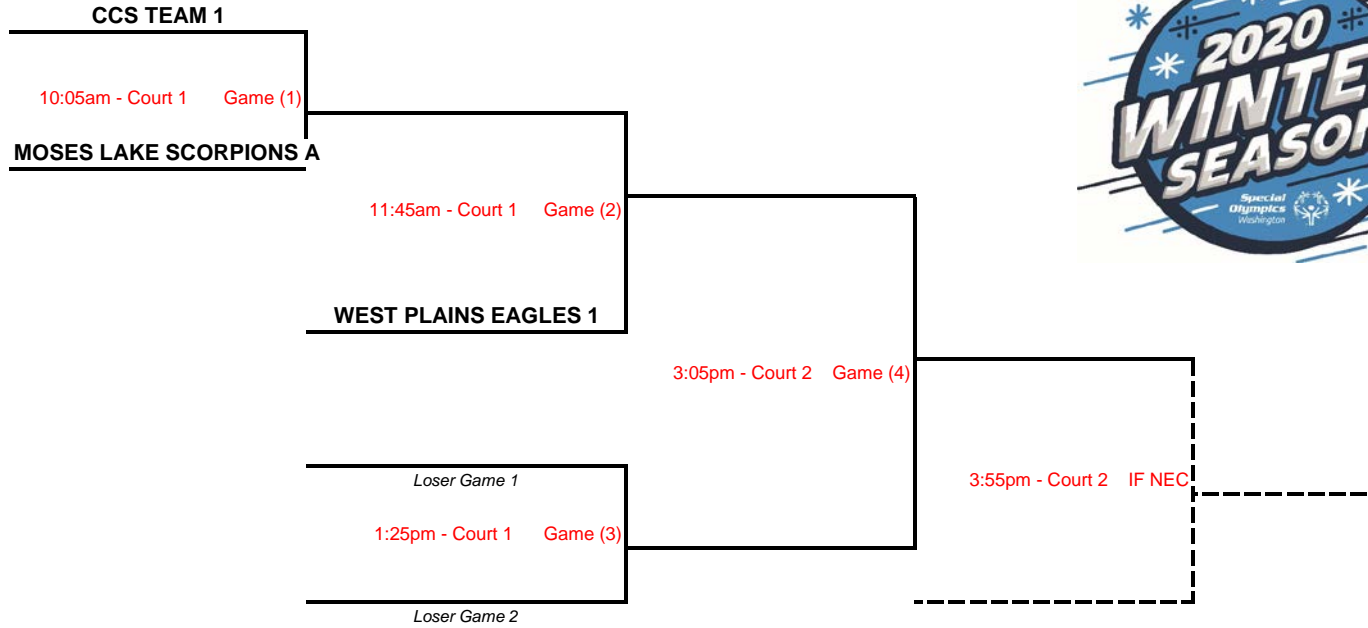

_____ GOLD advances to state
_____ SILVER advances to state

Group A

TRI CITIES DIRT DEVILS
 9:15am - Court 1 Game (1)
TWIN RIVERS HEAT 1

YAKIMA LIGHTNING RODS
 9:15am - Court 2 Game (2)
SPOKANE WOLFPACK WHITE

Loser Game 1
 10:55am - Court 2 Game (4)
Loser Game 2

10:55am - Court 1 Game (3)

12:35pm - Court 1 Game (5)
Loser Game 3

2:15pm - Court 1 Game (6)

3:05pm - Court 1 IF NEC

1st Place _____ GOLD advances to state
 2nd Place _____
 3rd Place _____
 4th Place _____

Group B

1ST PLACE _____ GOLD advances to state
 2ND PLACE _____
 3RD PLACE _____

Group C

YAKIMA LIGHTNING STRIKE

10:05am - Court 2 Game (1)

TWIN RIVERS HEAT 2

11:45am - Court 2 Game (2)

TRI CITIES SUNS

2:15pm - Court 2 Game (4)

Loser Game 1

1:25pm - Court 2 Game (3)

Loser Game 2

3:55pm - Court 1 IF NEC

1ST PLACE _____ GOLD advances to state
2ND PLACE _____
3RD PLACE _____

Group D

LILAC CITY WARRIORS