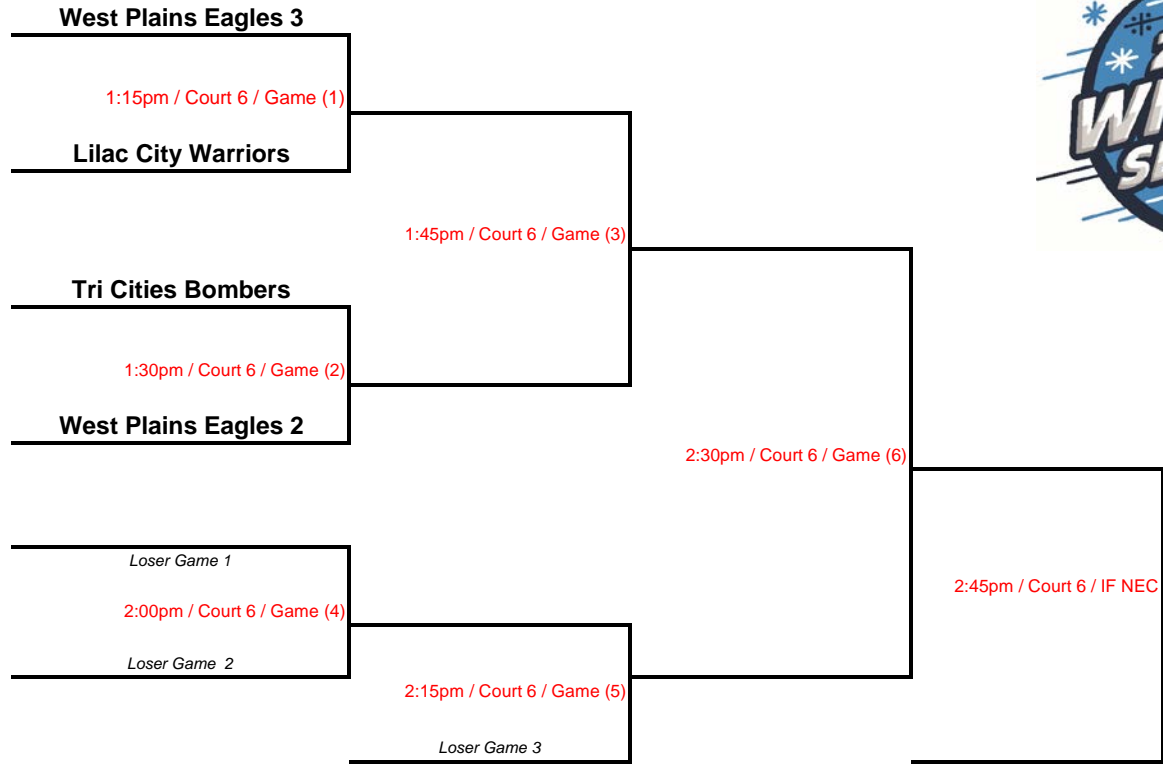

Team Skills B

- 1st Place _____ GOLD advances to state
- 2nd Place _____
- 3rd Place _____
- 4th Place _____