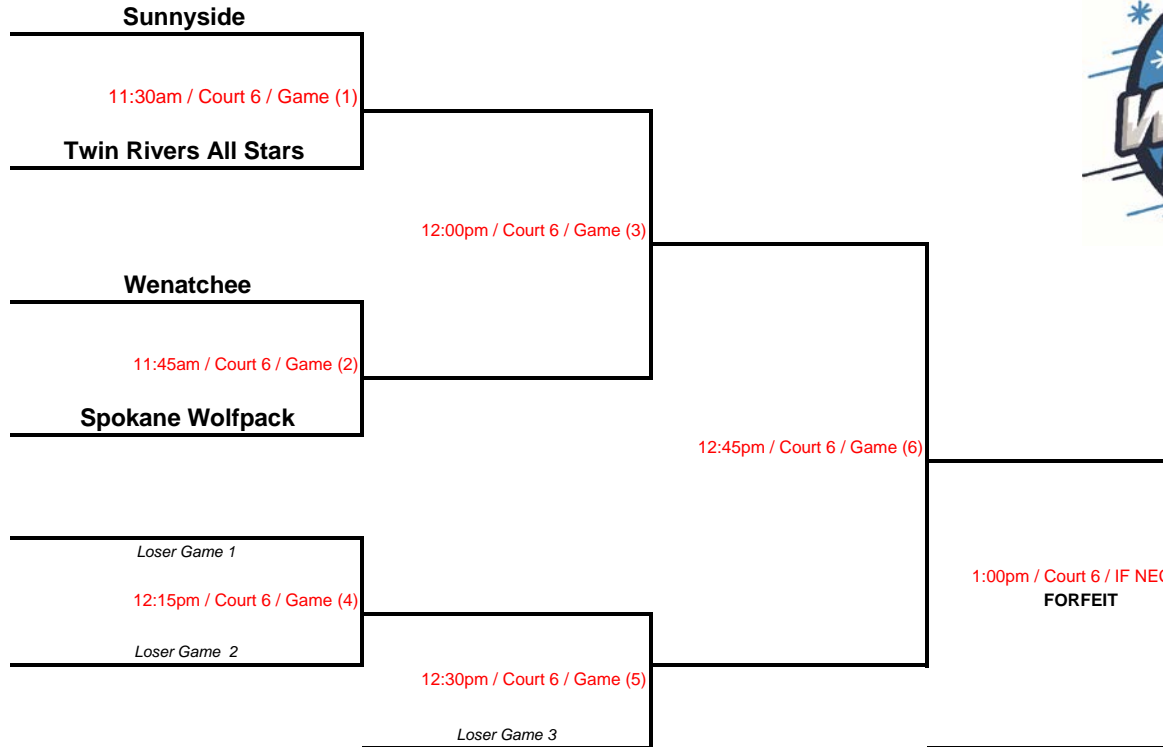

Teams Skills A

- 1st Place _____ GOLD advances to state
- 2nd Place _____
- 3rd Place _____
- 4th Place _____