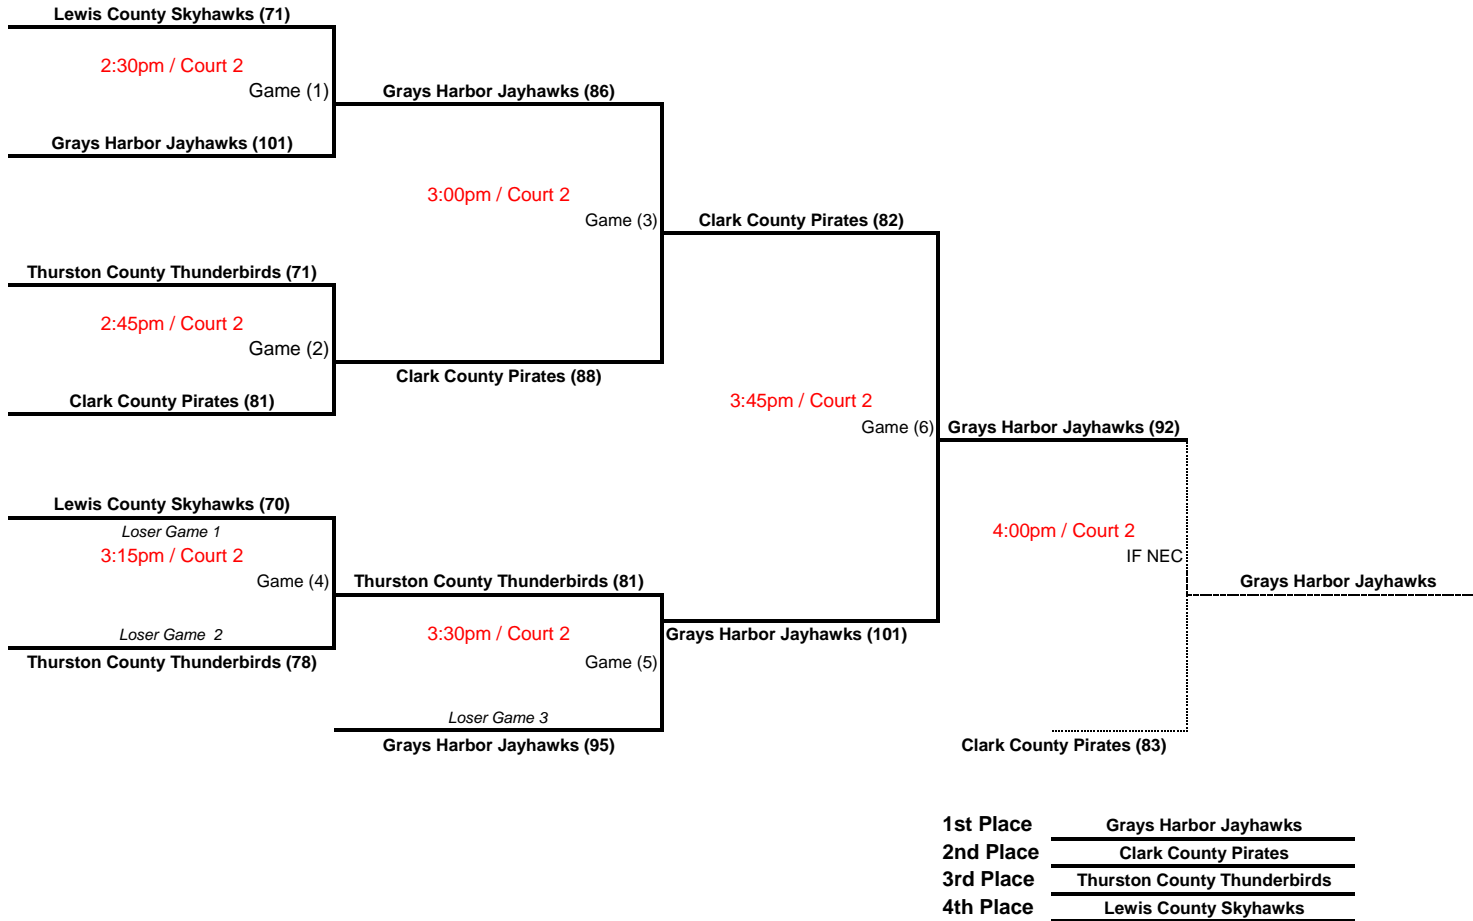

Team Skills C (All Games at Marshall MS)

1st & 2nd Place Teams will advance to Regionals