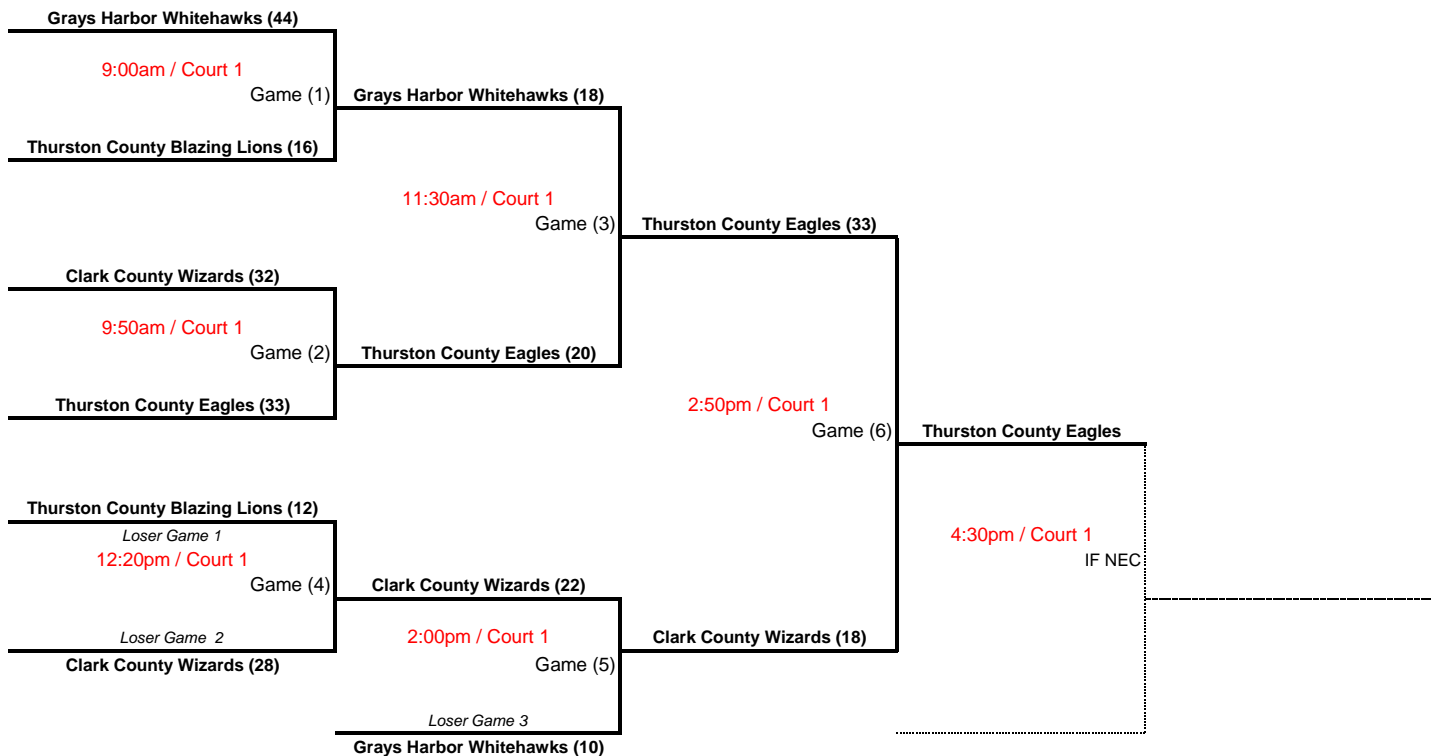

## Olympia Sub-Regional Tournament Matrix

	Capital HS Court 1	Capital HS Court 2	Capital HS Court 3	Capital HS Court 4	Marshall MS Court 1	Marshall MS Court 2
9:00	Group A (Game 1)	Group F (Game 1)	Group E (Game 1)	Group B (Game 1)	Group C (Game 1)	X
9:50	Group B (Game 2)	Group F (Game 2)	Group E (Game 2)	Group D (Game 1)	Group C (Game 2)	INDIVIDUAL SKILLS - 10am
10:40	Group A (Game 2)	X	Juniors (Game 1)	Group D (Game 2)	Seniors (Game 1)	INDIVIDUAL SKILLS
11:30	Group B (Game 3)	Group F (Game 3)	Group E (Game 3)	Group B (Game 4)	Group C (Game 3)	INDIVIDUAL SKILLS
12:20	Group A (Game 3)	Group F (Game 4)	Group E (Game 4)	Group D (Game 3)	Group C (Game 4)	TEAM SKILLS - 12pm
1:10	Group B (Game 5)	Juniors (Game 2)	X	Group D (Game 4)	Seniors (Game 2)	TEAM SKILLS
2:00	Group A (Game 4)	Group F (Game 5)	Group E (Game 5)	X	Group C (Game 5)	TEAM SKILLS
2:50	Group B (Game 6)	X	Juniors (If NEC)	Group D (Game 5)	Group C (Game 6)	TEAM SKILLS
3:40	Group B (If NEC)	Group F (Game 6)	Group E (Game 6)	Group D (Game 6)	Seniors (If Nec)	TEAM SKILLS
4:30	Group A (If NEC)	Group F (If NEC)	Group E (If NEC)	Group D (If NEC)	Group C (If NEC)	X

## Group A (All Games at Capital HS)

1st & 2nd Place Teams will advance to Regionals

## Group B (All Games at Capital HS)

1st Place	Lewis County Sonics
2nd Place	Thurston County Heat
3rd Place	Longview Kelso #2
4th Place	Clark County Trailblazers

1st & 2nd Place Teams will advance to Regionals

## Group C (All Games at Marshall MS)

- |                  |                                      |
|------------------|--------------------------------------|
| <b>1st Place</b> | <u>Thurston County Eagles</u>        |
| <b>2nd Place</b> | <u>Clark County Wizards</u>          |
| <b>3rd Place</b> | <u>Grays Harbor Whitehawks</u>       |
| <b>4th Place</b> | <u>Thurston County Blazing Lions</u> |