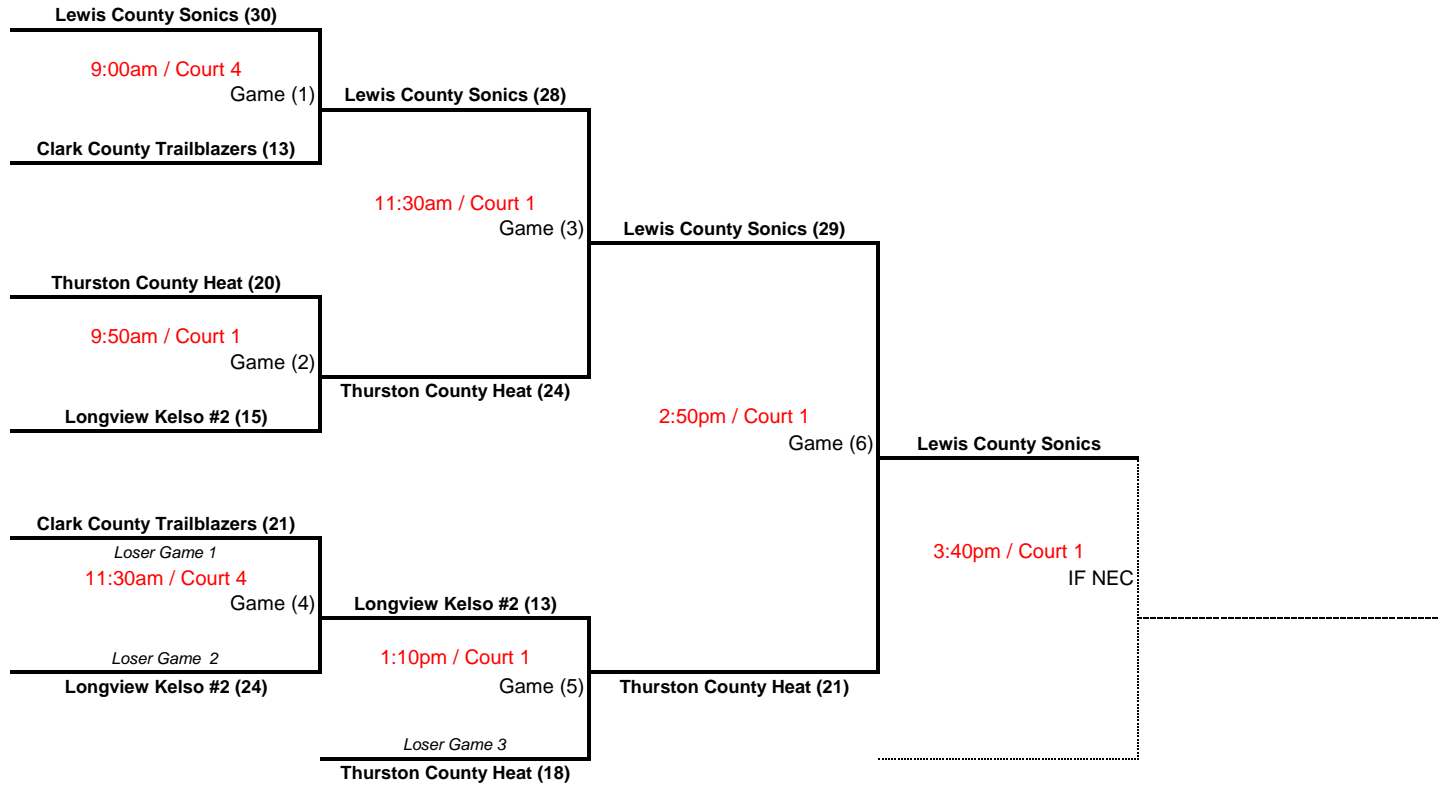

## Olympia Sub-Regional Tournament Matrix

	Capital HS Court 1	Capital HS Court 2	Capital HS Court 3	Capital HS Court 4	Marshall MS Court 1	Marshall MS Court 2
9:00	Group A (Game 1)	Group F (Game 1)	Group E (Game 1)	Group B (Game 1)	Group C (Game 1)	X
9:50	Group B (Game 2)	Group F (Game 2)	Group E (Game 2)	Group D (Game 1)	Group C (Game 2)	INDIVIDUAL SKILLS - 10am
10:40	Group A (Game 2)	X	Juniors (Game 1)	Group D (Game 2)	Seniors (Game 1)	INDIVIDUAL SKILLS
11:30	Group B (Game 3)	Group F (Game 3)	Group E (Game 3)	Group B (Game 4)	Group C (Game 3)	INDIVIDUAL SKILLS
12:20	Group A (Game 3)	Group F (Game 4)	Group E (Game 4)	Group D (Game 3)	Group C (Game 4)	TEAM SKILLS - 12pm
1:10	Group B (Game 5)	Juniors (Game 2)	X	Group D (Game 4)	Seniors (Game 2)	TEAM SKILLS
2:00	Group A (Game 4)	Group F (Game 5)	Group E (Game 5)	X	Group C (Game 5)	TEAM SKILLS
2:50	Group B (Game 6)	X	Juniors (If NEC)	Group D (Game 5)	Group C (Game 6)	TEAM SKILLS
3:40	Group B (If NEC)	Group F (Game 6)	Group E (Game 6)	Group D (Game 6)	Seniors (If Nec)	TEAM SKILLS
4:30	Group A (If NEC)	Group F (If NEC)	Group E (If NEC)	Group D (If NEC)	Group C (If NEC)	X

## Group A (All Games at Capital HS)

1st & 2nd Place Teams will advance to Regionals

## Group B (All Games at Capital HS)

1st Place	Lewis County Sonics
2nd Place	Thurston County Heat
3rd Place	Longview Kelso #2
4th Place	Clark County Trailblazers

1st & 2nd Place Teams will advance to Regionals