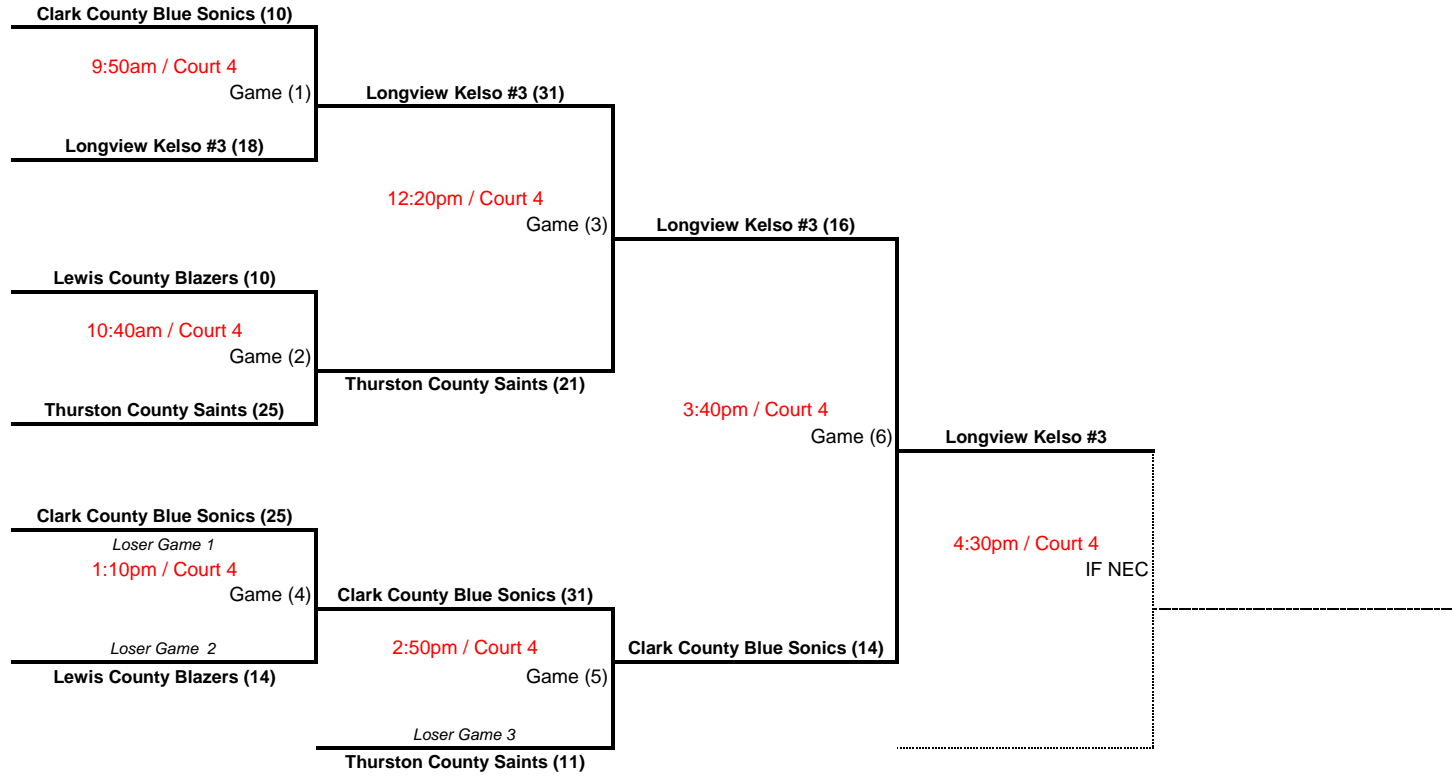

Group D (All Games at Capital HS)

1st Place	Longview Kelso #3
2nd Place	Clark County Blue Sonics
3rd Place	Thurston County Saints
4th Place	Lewis County Blazers

1st & 2nd Place Teams will advance to Regionals