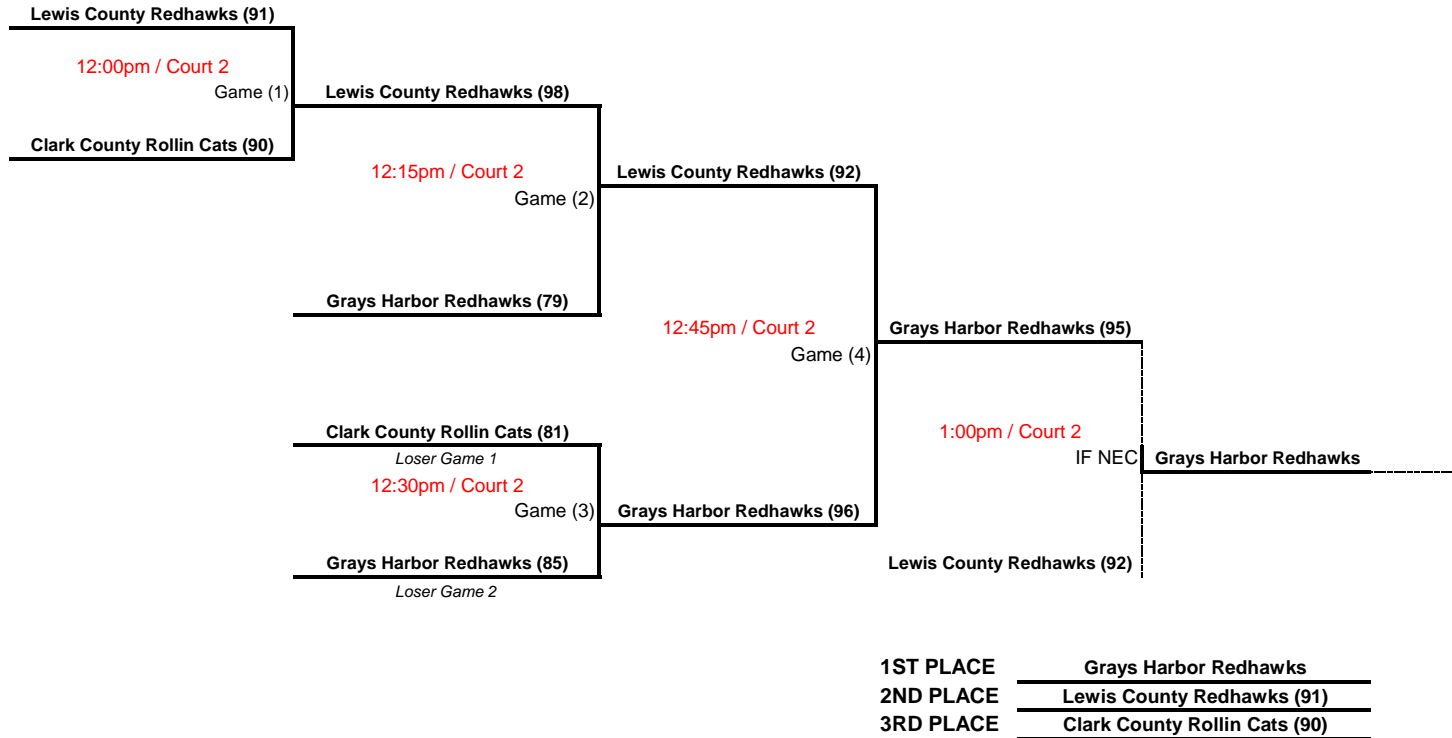

Team Skills A (All Games at Marshall MS)

1st & 2nd Place Teams will advance to Regionals