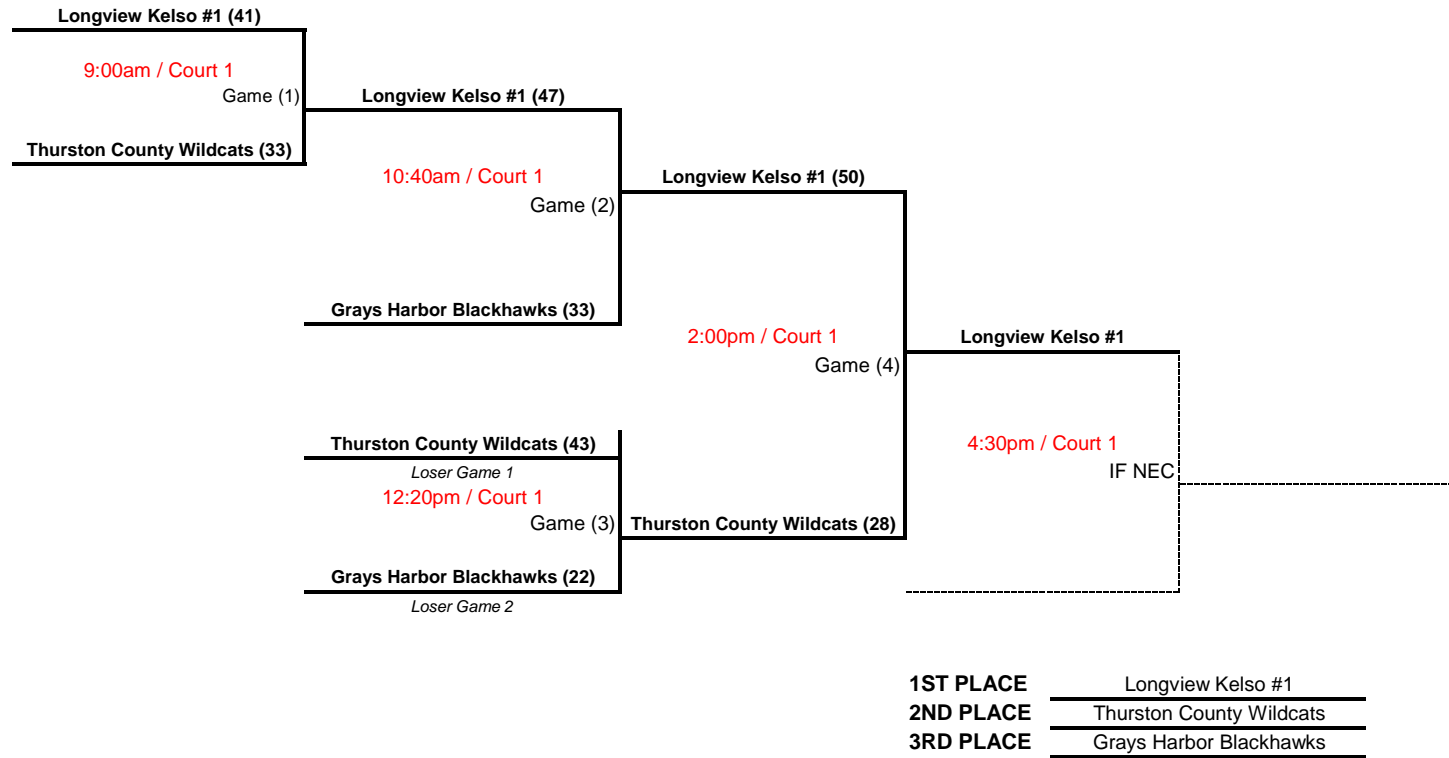

## Olympia Sub-Regional Tournament Matrix

	Capital HS Court 1	Capital HS Court 2	Capital HS Court 3	Capital HS Court 4	Marshall MS Court 1	Marshall MS Court 2
9:00	Group A (Game 1)	Group F (Game 1)	Group E (Game 1)	Group B (Game 1)	Group C (Game 1)	X
9:50	Group B (Game 2)	Group F (Game 2)	Group E (Game 2)	Group D (Game 1)	Group C (Game 2)	INDIVIDUAL SKILLS - 10am
10:40	Group A (Game 2)	X	Juniors (Game 1)	Group D (Game 2)	Seniors (Game 1)	INDIVIDUAL SKILLS
11:30	Group B (Game 3)	Group F (Game 3)	Group E (Game 3)	Group B (Game 4)	Group C (Game 3)	INDIVIDUAL SKILLS
12:20	Group A (Game 3)	Group F (Game 4)	Group E (Game 4)	Group D (Game 3)	Group C (Game 4)	TEAM SKILLS - 12pm
1:10	Group B (Game 5)	Juniors (Game 2)	X	Group D (Game 4)	Seniors (Game 2)	TEAM SKILLS
2:00	Group A (Game 4)	Group F (Game 5)	Group E (Game 5)	X	Group C (Game 5)	TEAM SKILLS
2:50	Group B (Game 6)	X	Juniors (If NEC)	Group D (Game 5)	Group C (Game 6)	TEAM SKILLS
3:40	Group B (If NEC)	Group F (Game 6)	Group E (Game 6)	Group D (Game 6)	Seniors (If Nec)	TEAM SKILLS
4:30	Group A (If NEC)	Group F (If NEC)	Group E (If NEC)	Group D (If NEC)	Group C (If NEC)	X

## Group A (All Games at Capital HS)

1st & 2nd Place Teams will advance to Regionals

## Group B (All Games at Capital HS)

1st Place	Lewis County Sonics
2nd Place	Thurston County Heat
3rd Place	Longview Kelso #2
4th Place	Clark County Trailblazers

1st & 2nd Place Teams will advance to Regionals

## Group C (All Games at Marshall MS)

- |                  |                                      |
|------------------|--------------------------------------|
| <b>1st Place</b> | <u>Thurston County Eagles</u>        |
| <b>2nd Place</b> | <u>Clark County Wizards</u>          |
| <b>3rd Place</b> | <u>Grays Harbor Whitehawks</u>       |
| <b>4th Place</b> | <u>Thurston County Blazing Lions</u> |