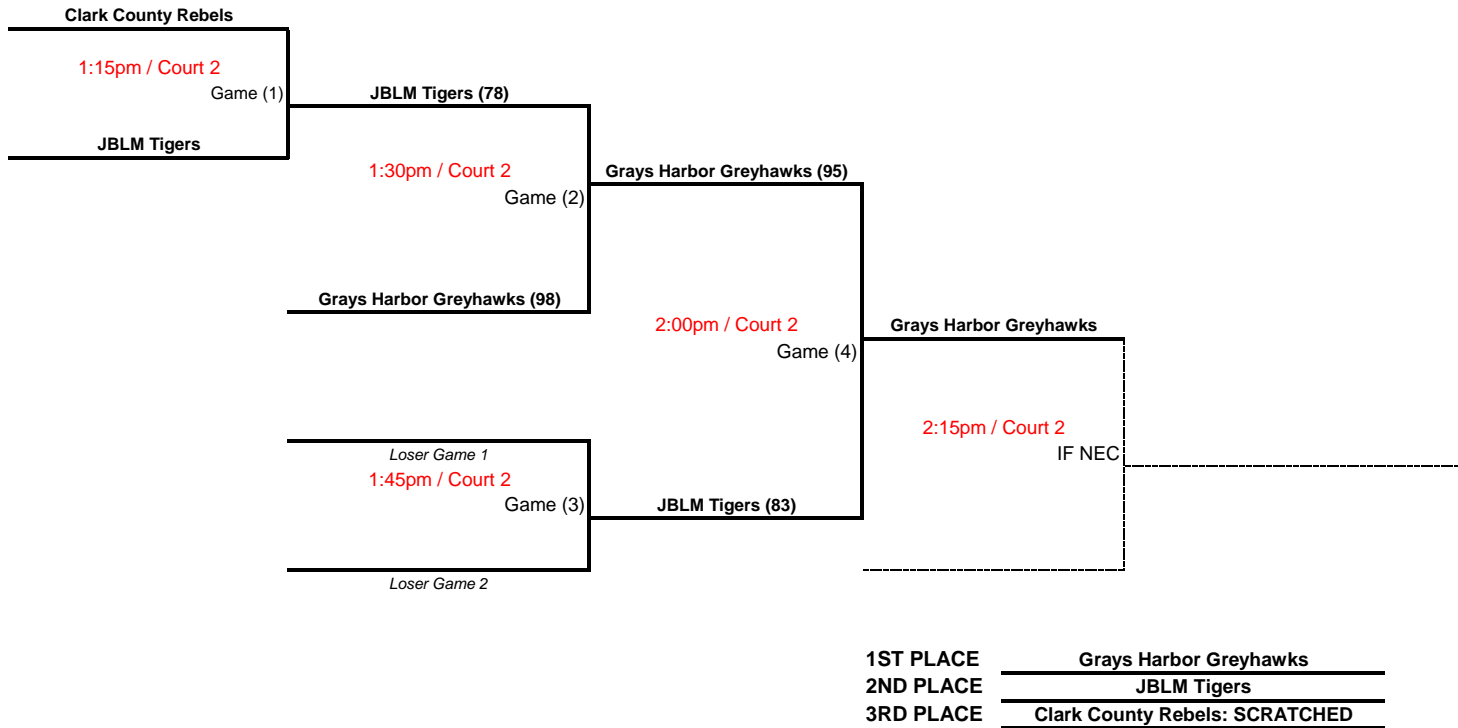

Team Skills B (All Games at Marshall MS)

1st & 2nd Place Teams will advance to Regionals