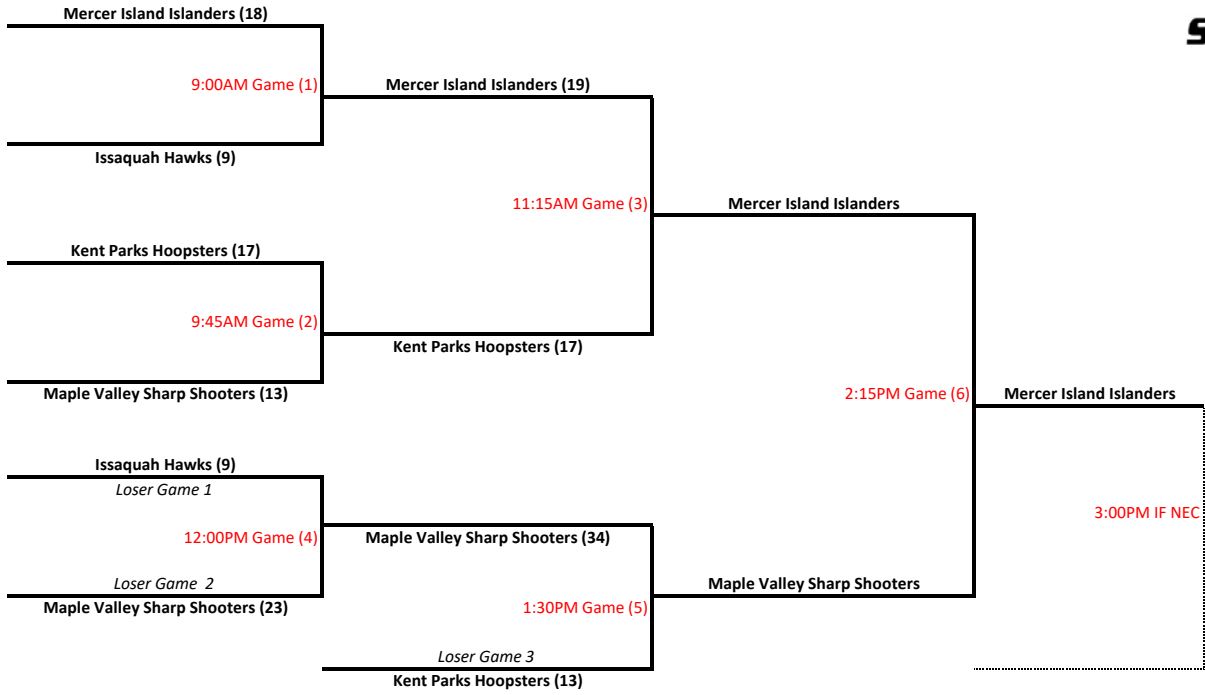

Special Olympics
Washington

- 1st Place Issaquah High Eagles
- 2nd Place Tahoma Bears Seniors
- 3rd Place Auburn Parks Tigers
- 4th Place Seattle Parks Minnow Sharks

Group A

Issaquah HS Court 1
Gold and Silver Advance

1st Place	Shoreline Spartans
2nd Place	Northshore Wranglers Silver
3rd Place	Auburn All-Stars
4th Place	Renton Wolfpack

Group B

Issaquah HS Court 2
Gold and Silver Advance

1st Place	Mercer Island Islanders
2nd Place	Maple Valley Sharp Shooters
3rd Place	Kent Parks Hoopsters
4th Place	Issaquah Hawks