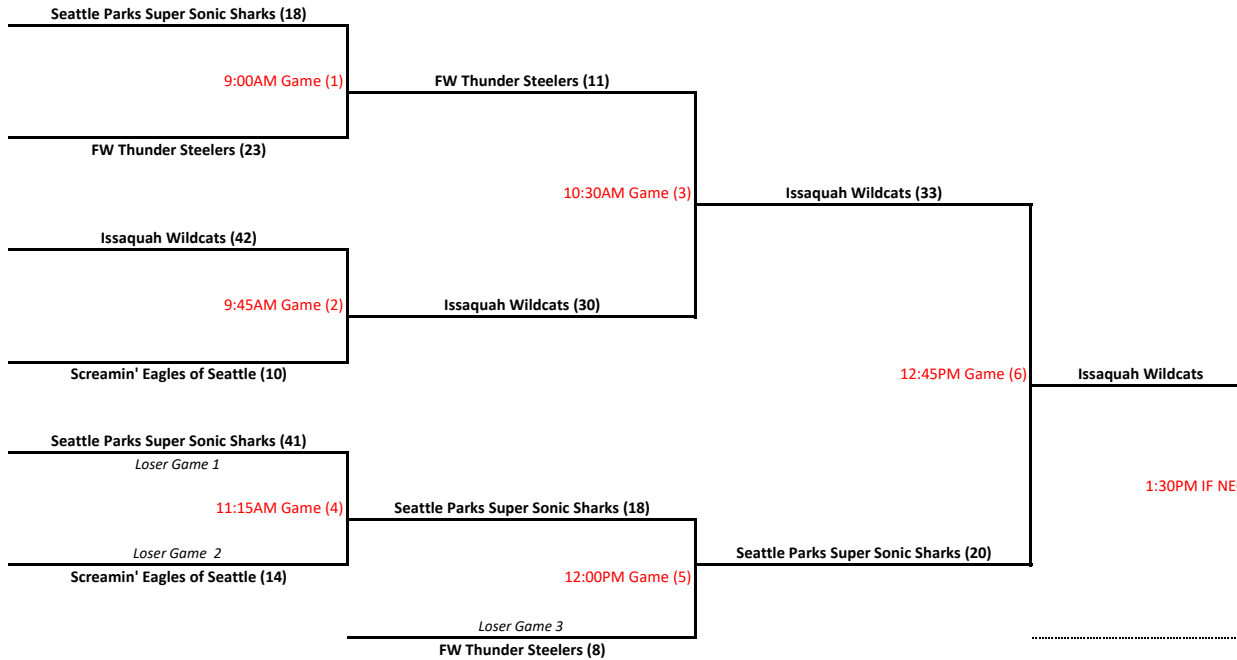

Group C

Issaquah HS Court 3
Gold and Silver Advance

1st Place	<u>Issaquah Wildcats</u>
2nd Place	<u>Seattle Parks Super Sonic Sharks</u>
3rd Place	<u>FW Thunder Steelers</u>
4th Place	<u>Screamin' Eagles of Seattle</u>