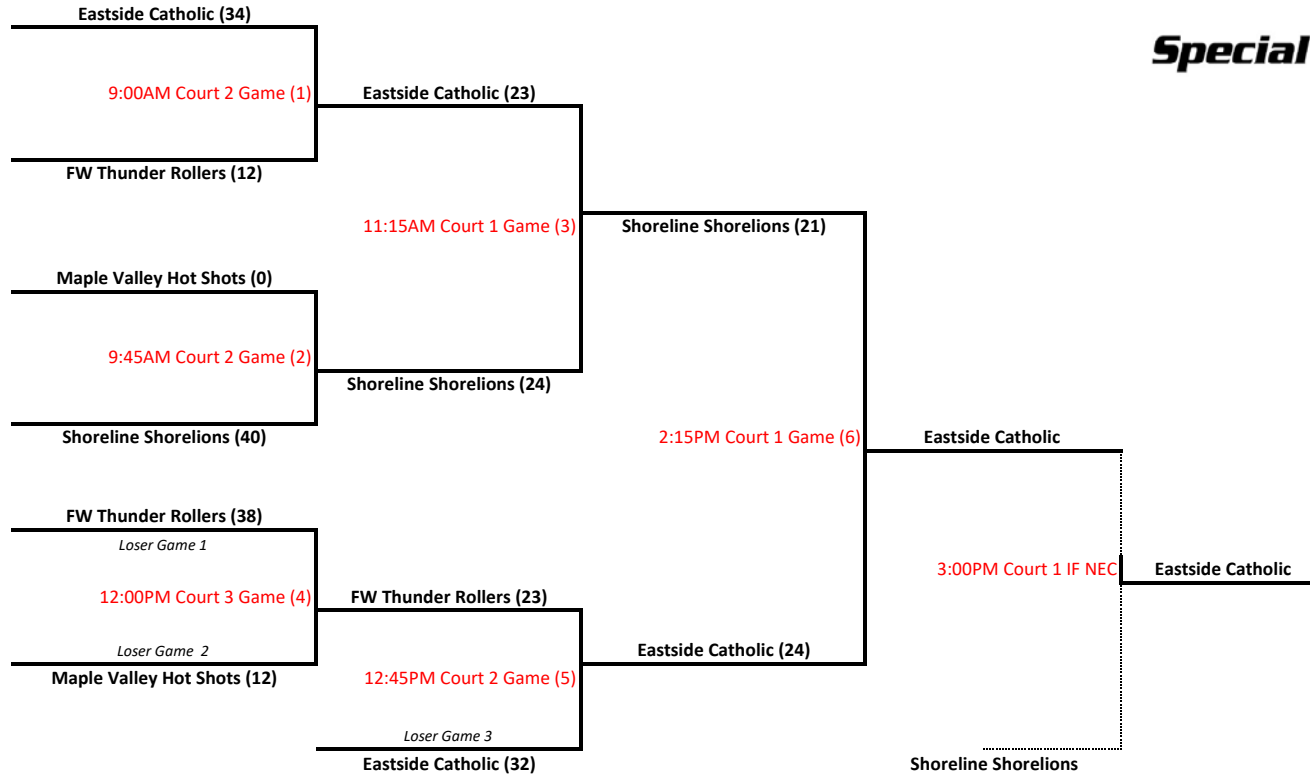

Group H

Issaquah Community Center
Gold and Silver Advance

1st Place	Eastside Catholic
2nd Place	Shoreline Shorelions
3rd Place	FW Thunder Rollers
4th Place	Maple Valley Hot Shots