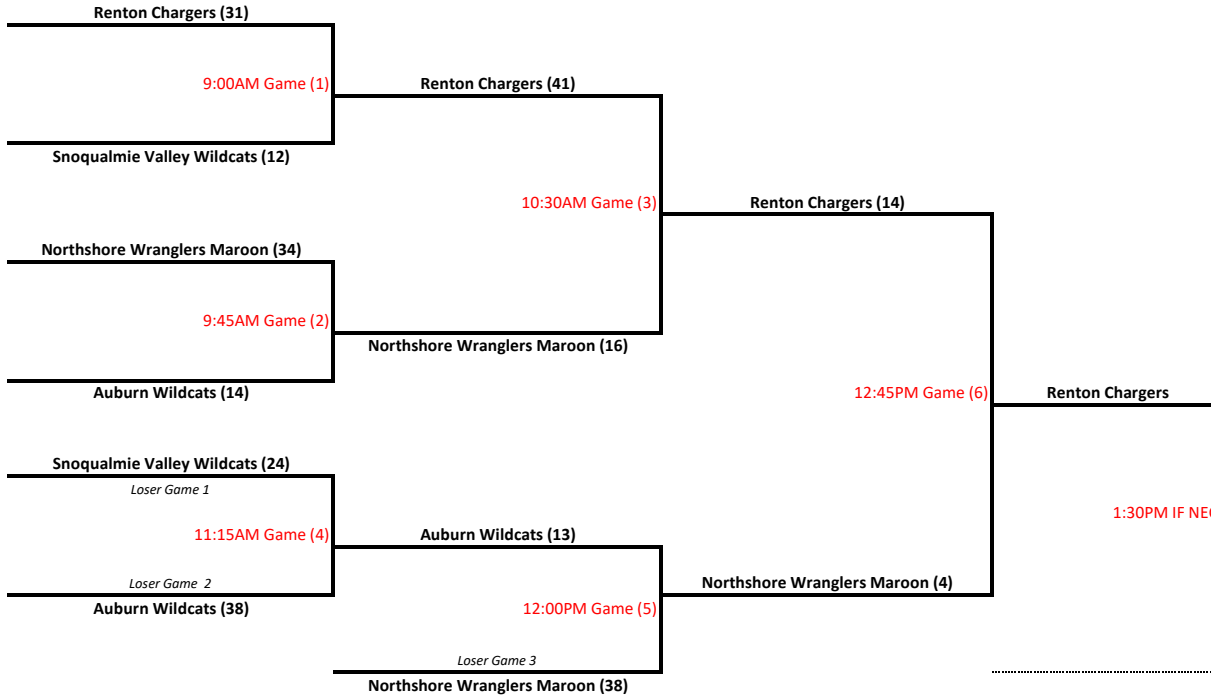

Group D

Issaquah HS Court 2 & 4
Gold, Silver and Bronze Advance

Group E

Issaquah Middle School Court 1
Gold and Silver Advance

Special Olympics
Washington

- | | |
|-----------|-----------------------------|
| 1st Place | Renton Chargers |
| 2nd Place | Northshore Wranglers Maroon |
| 3rd Place | Auburn Wildcats |
| 4th Place | Snoqualmie Valley Wildcats |