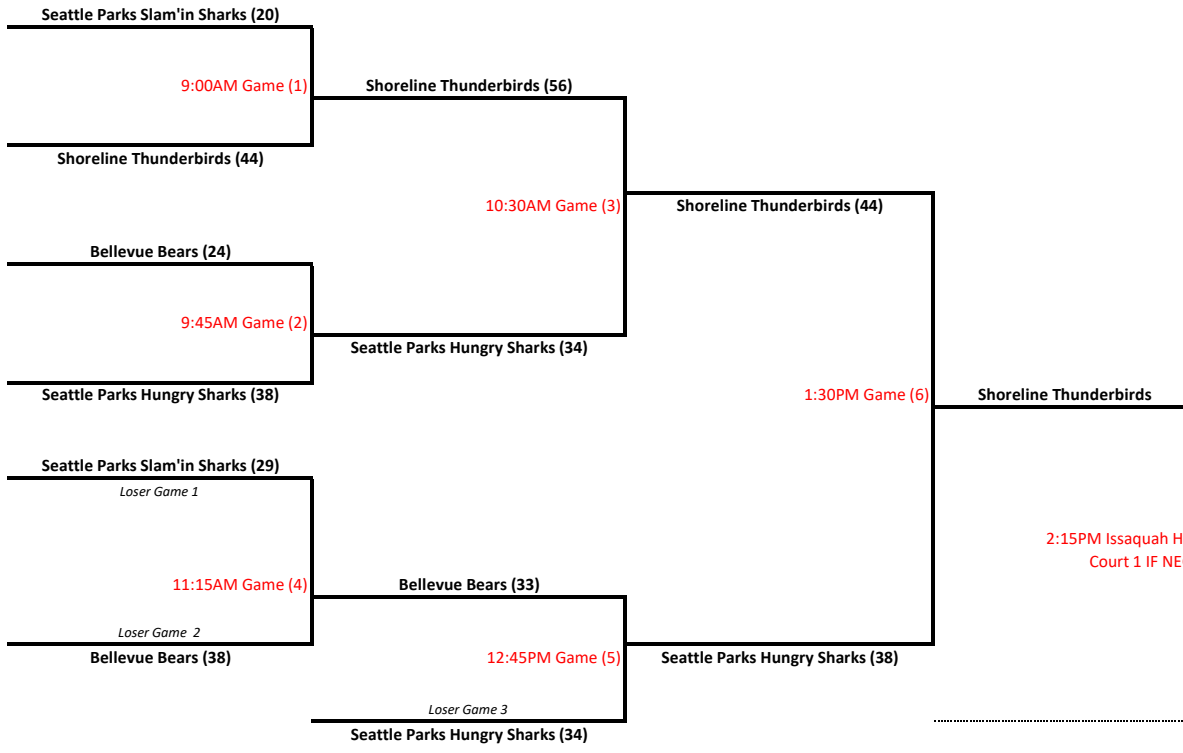

Group G

Issaquah Community Center
Gold and Silver Advance

Special Olympics
Washington

1st Place	<u>Issaquah Giants</u>
2nd Place	<u>Kent Parks Toughies</u>
3rd Place	<u>Seattle Parks Great White Sharks</u>
4th Place	<u>Snoqualmie Valley Shooters</u>

Group H

Issaquah Community Center
Gold and Silver Advance

1st Place	Eastside Catholic
2nd Place	Shoreline Shorelions
3rd Place	FW Thunder Rollers
4th Place	Maple Valley Hot Shots

Group I

Issaquah Community Center Court 3
ONLY Gold Advances

Special Olympics
Washington

1st Place	<u>Shoreline Thunderbirds</u>
2nd Place	<u>Seattle Parks Hungry Sharks</u>
3rd Place	<u>Bellevue Bears</u>
4th Place	<u>Seattle Parks Slam'in Sharks</u>

Team Skills