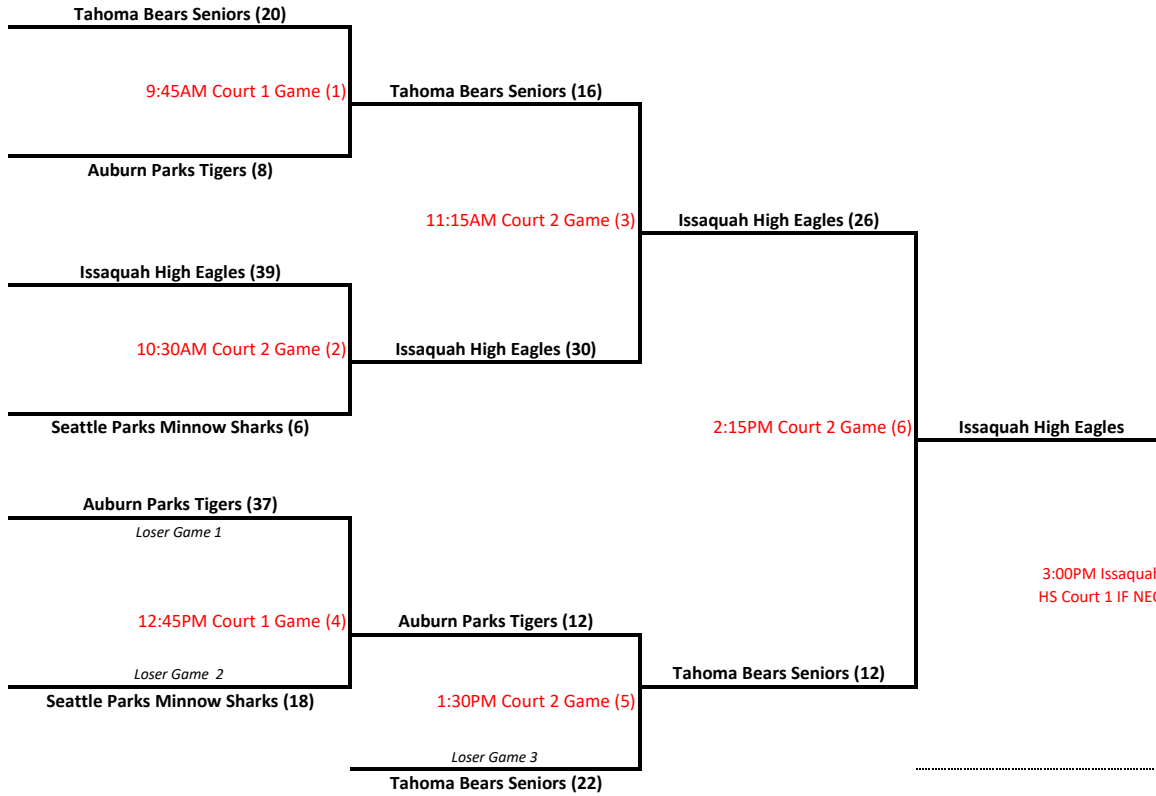

Juniors

Clark Elementary School
All Teams Advance to STATE!

Special Olympics
Washington

- 1ST PLACE Enumclaw
- 2ND PLACE Tahoma Bears Juniors
- 3RD PLACE Issaquah Lions

Seniors

Issaquah Community Center
All Advance to Regionals

Special Olympics
Washington

- 1st Place Issaquah High Eagles
- 2nd Place Tahoma Bears Seniors
- 3rd Place Auburn Parks Tigers
- 4th Place Seattle Parks Minnow Sharks

Group A

Issaquah HS Court 1
Gold and Silver Advance