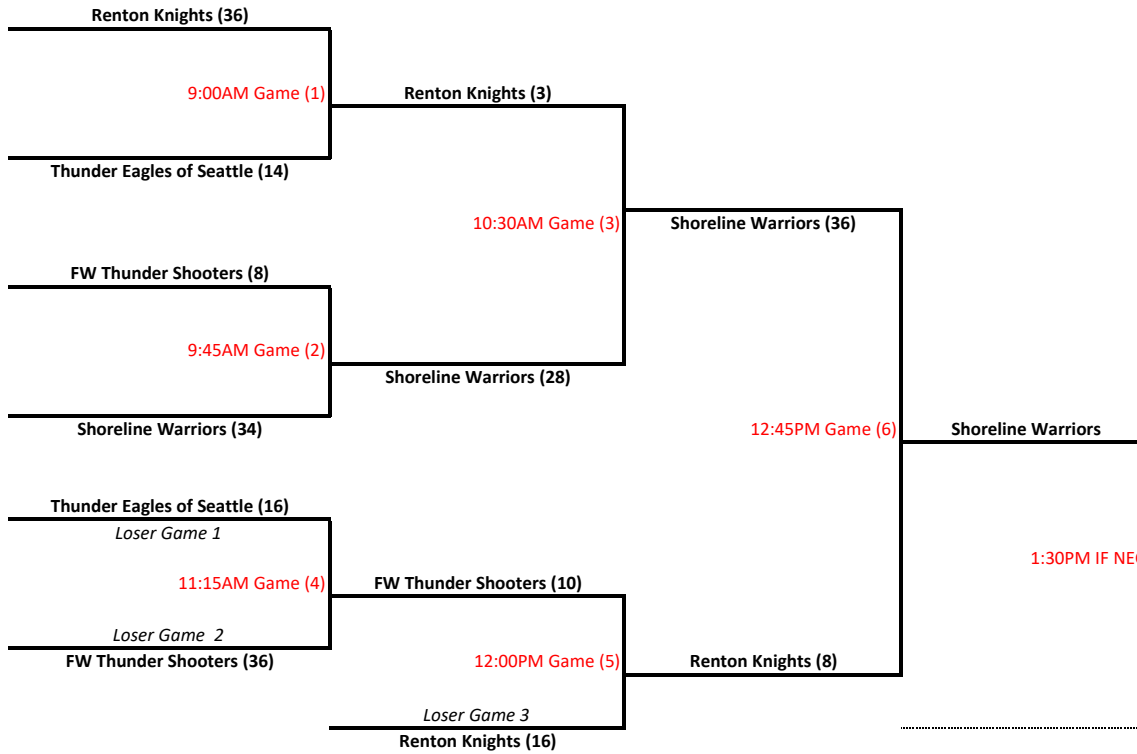

Group F

Issaquah Middle School Court 2
Gold and Silver Advance

1st Place	<u>Shoreline Warriors</u>
2nd Place	<u>Renton Knights</u>
3rd Place	<u>FW Thunder Shooters</u>
4th Place	<u>Thunder Eagles of Seattle</u>