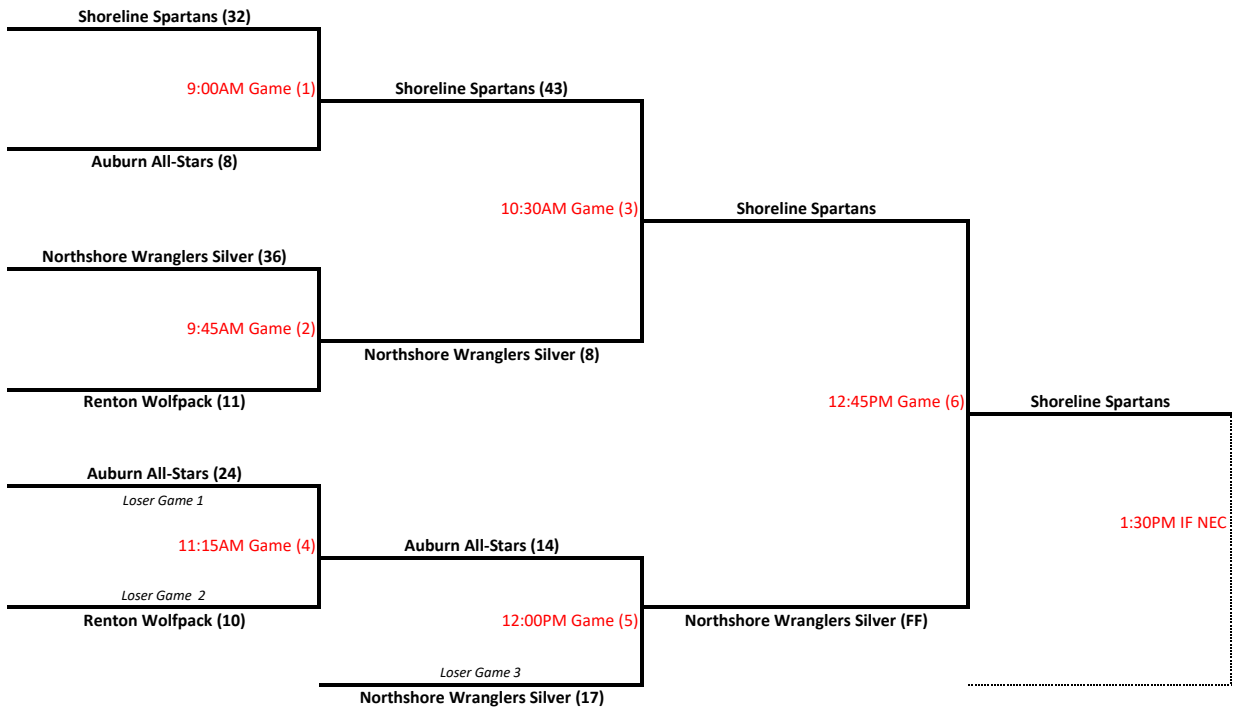

Juniors

Clark Elementary School
All Teams Advance to STATE!

Special Olympics
Washington

- 1ST PLACE Enumclaw
- 2ND PLACE Tahoma Bears Juniors
- 3RD PLACE Issaquah Lions

Seniors

Issaquah Community Center
All Advance to Regionals

Special Olympics
Washington

- 1st Place Issaquah High Eagles
- 2nd Place Tahoma Bears Seniors
- 3rd Place Auburn Parks Tigers
- 4th Place Seattle Parks Minnow Sharks

Group A

Issaquah HS Court 1
Gold and Silver Advance