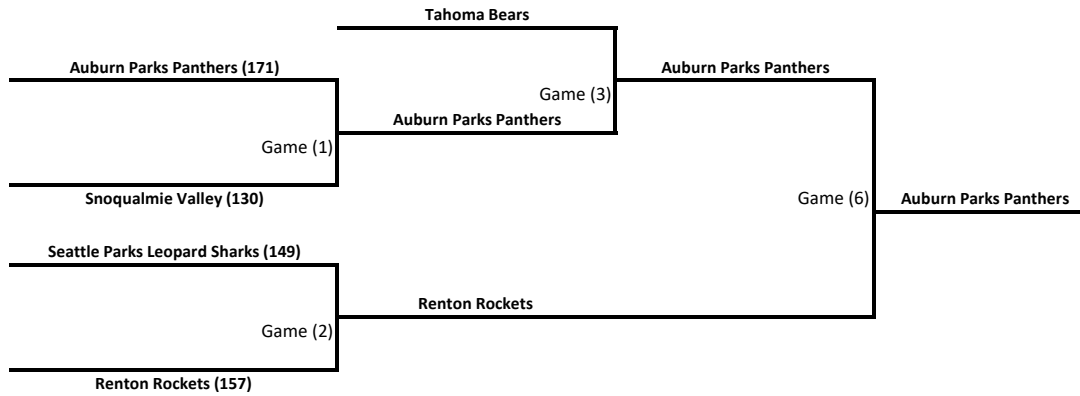

Special Olympics
Washington

1st Place	<u>Shoreline Thunderbirds</u>
2nd Place	<u>Seattle Parks Hungry Sharks</u>
3rd Place	<u>Bellevue Bears</u>
4th Place	<u>Seattle Parks Slam'in Sharks</u>

Team Skills

Gold and Silver Advance

Special Olympics
Washington

1ST PLACE	Auburn Parks Panthers
2ND PLACE	Tahoma Bears
3RD PLACE	Renton Rockets
4TH PLACE	Seattle Parks Leopard Sharks
5TH PLACE	Snoqualmie Valley

Individual Skills Competition