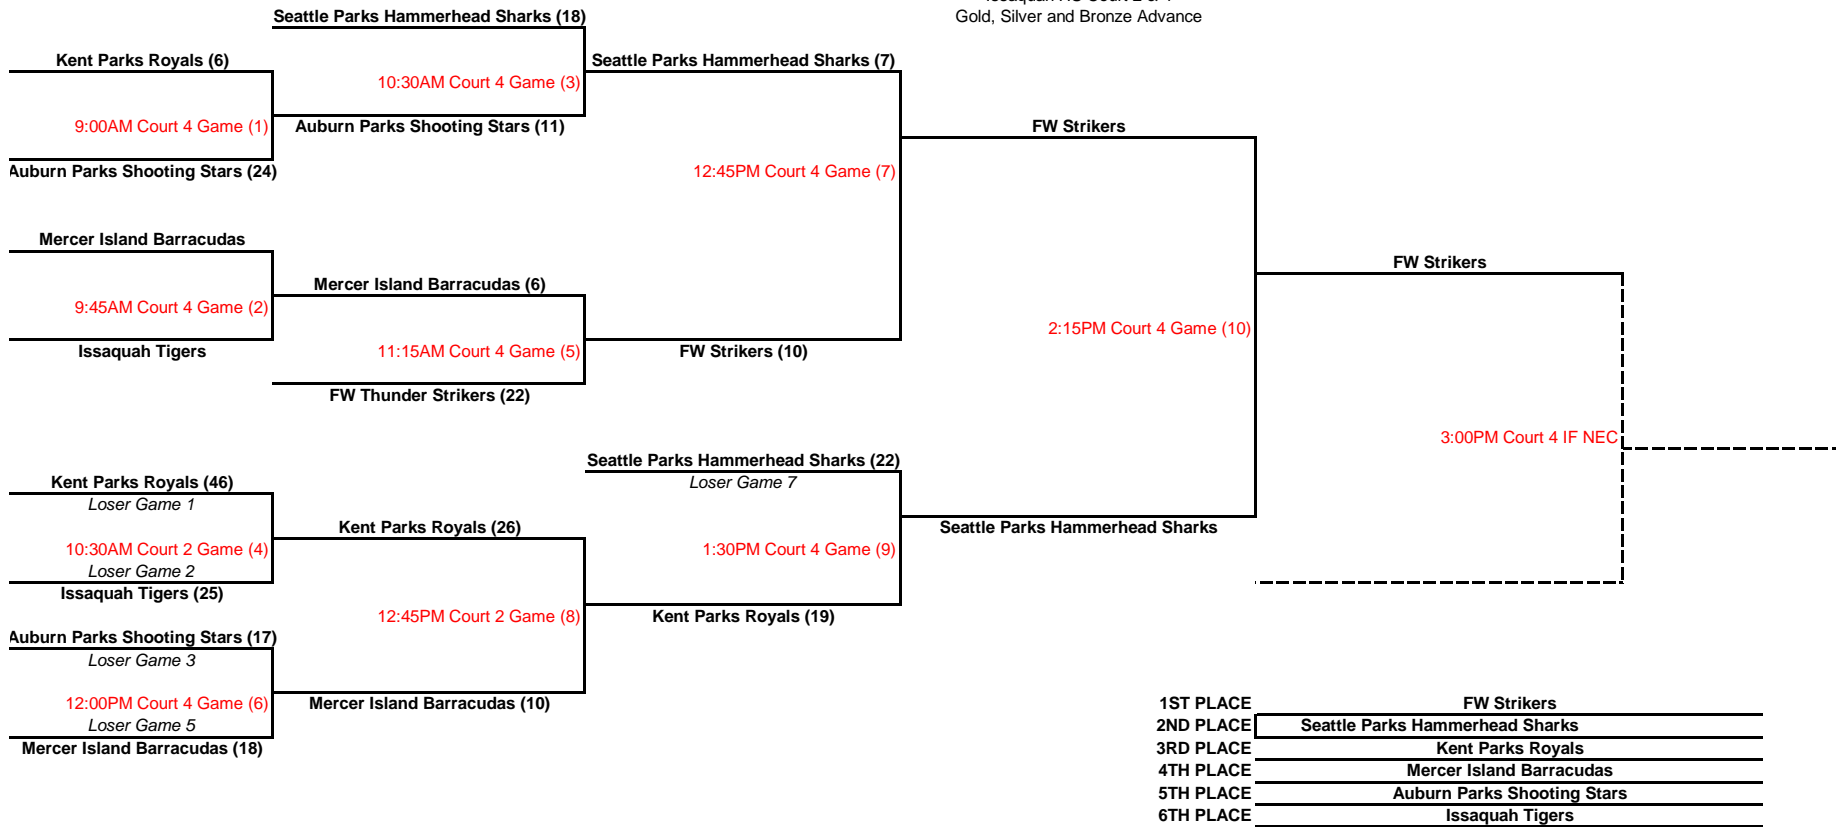

Group D

Issaquah HS Court 2 & 4
Gold, Silver and Bronze Advance