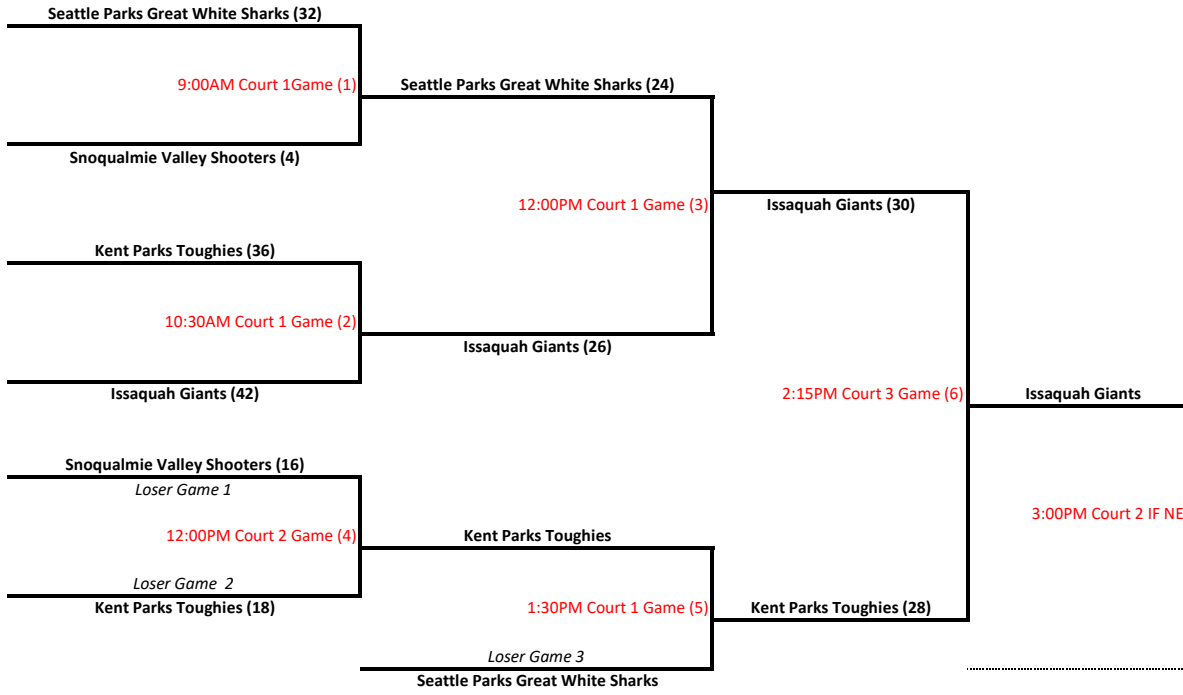

Group F

Issaquah Middle School Court 2
Gold and Silver Advance

1st Place	<u>Shoreline Warriors</u>
2nd Place	<u>Renton Knights</u>
3rd Place	<u>FW Thunder Shooters</u>
4th Place	<u>Thunder Eagles of Seattle</u>

Group G

Issaquah Community Center
Gold and Silver Advance

Special Olympics
Washington

1st Place	<u>Issaquah Giants</u>
2nd Place	<u>Kent Parks Toughies</u>
3rd Place	<u>Seattle Parks Great White Sharks</u>
4th Place	<u>Snoqualmie Valley Shooters</u>