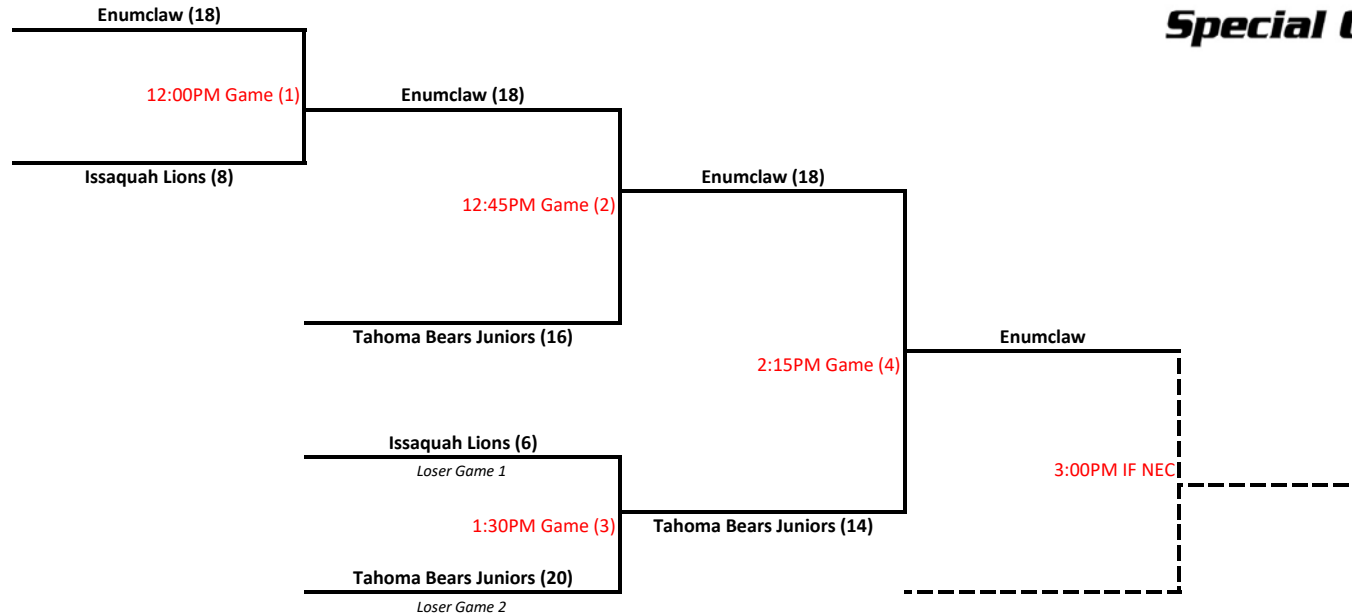

Juniors

Clark Elementary School
All Teams Advance to STATE!

Special Olympics
Washington

- 1ST PLACE Enumclaw
- 2ND PLACE Tahoma Bears Juniors
- 3RD PLACE Issaquah Lions