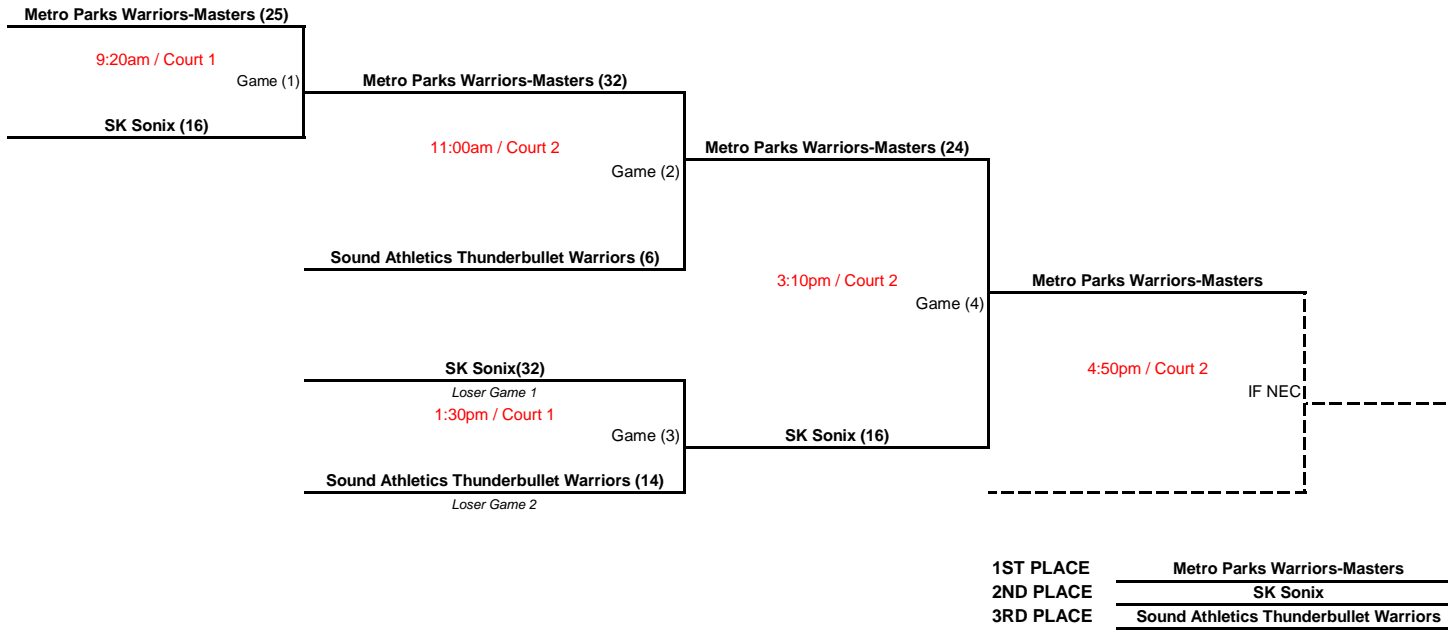

Group B (All Games at OEHS)

1st & 2nd Place Teams will advance to Regionals