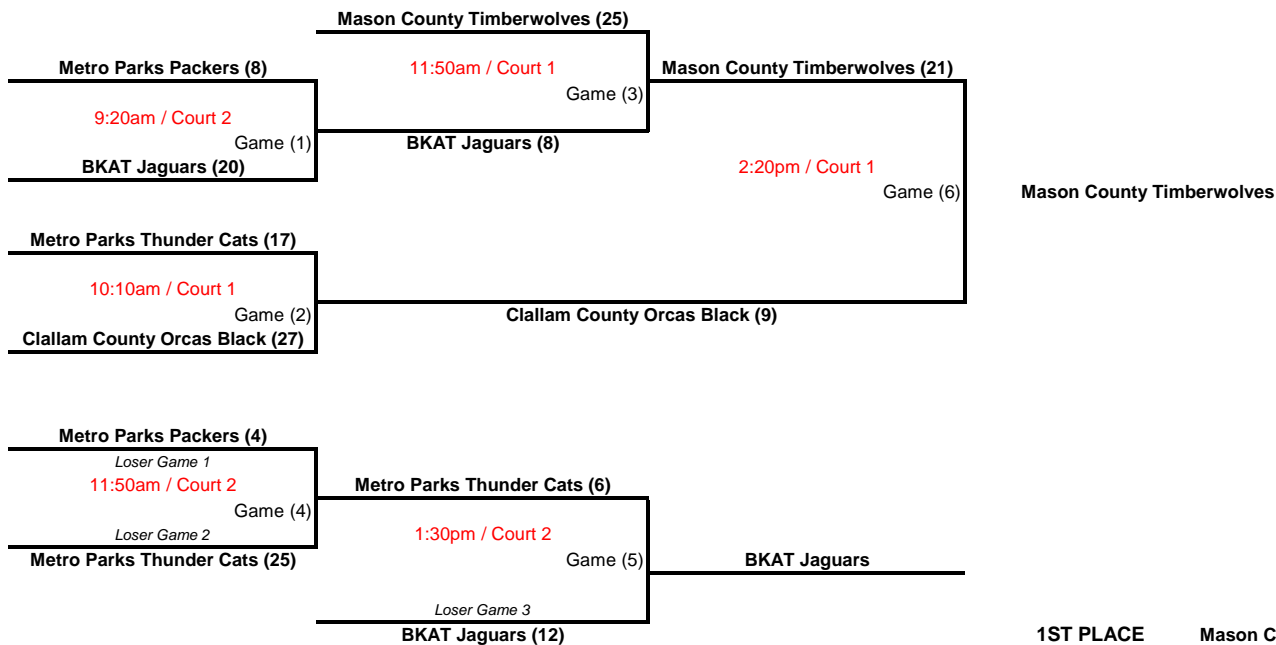

Group C (All Games at OEHS)

- 1ST PLACE   Mason County Timberwolves
- 2ND PLACE   Clallam County Orcas Black
- 3RD PLACE   BKAT Jaguars
- 4TH PLACE   Metro Parks Thunder Cats
- 5TH PLACE   Metro Parks Packers

1st & 2nd Place Teams will advance to Regionals