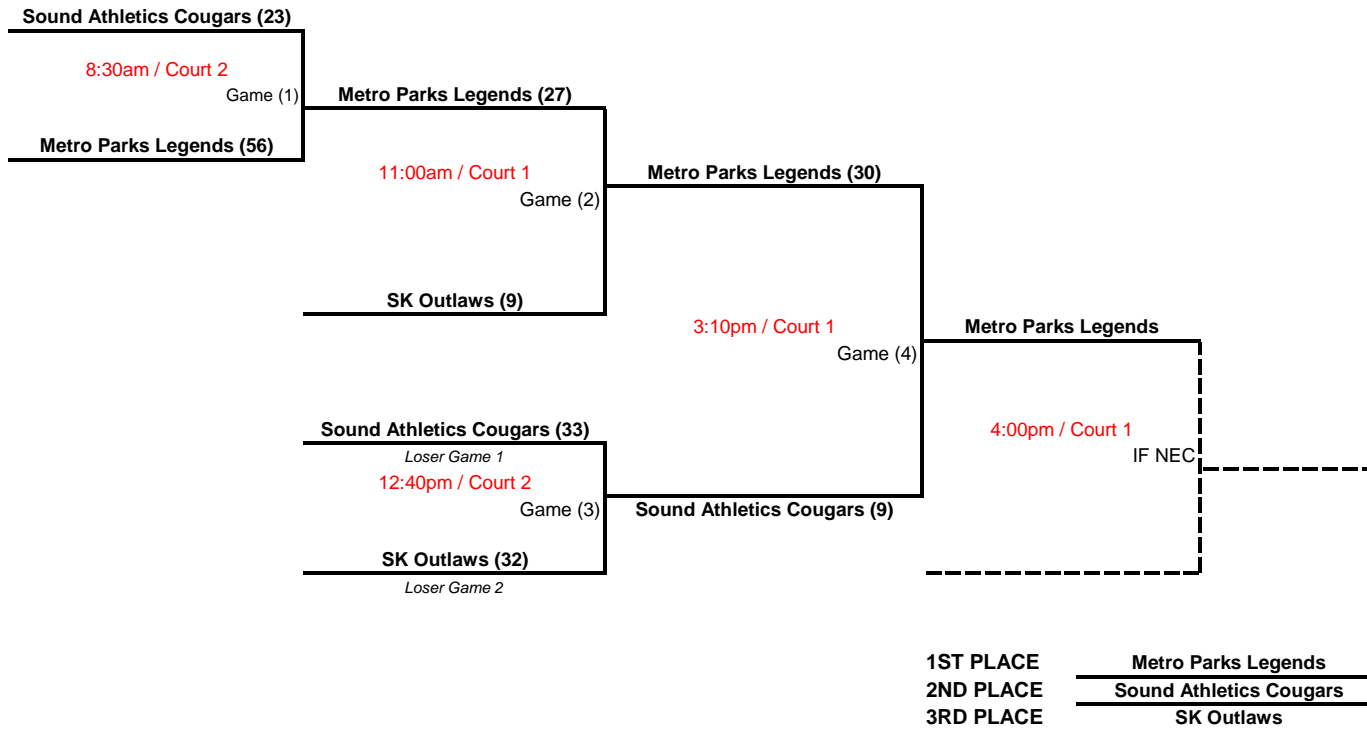

Group A (All Games at OEHS)

1st & 2nd Place Teams will advance to Regionals