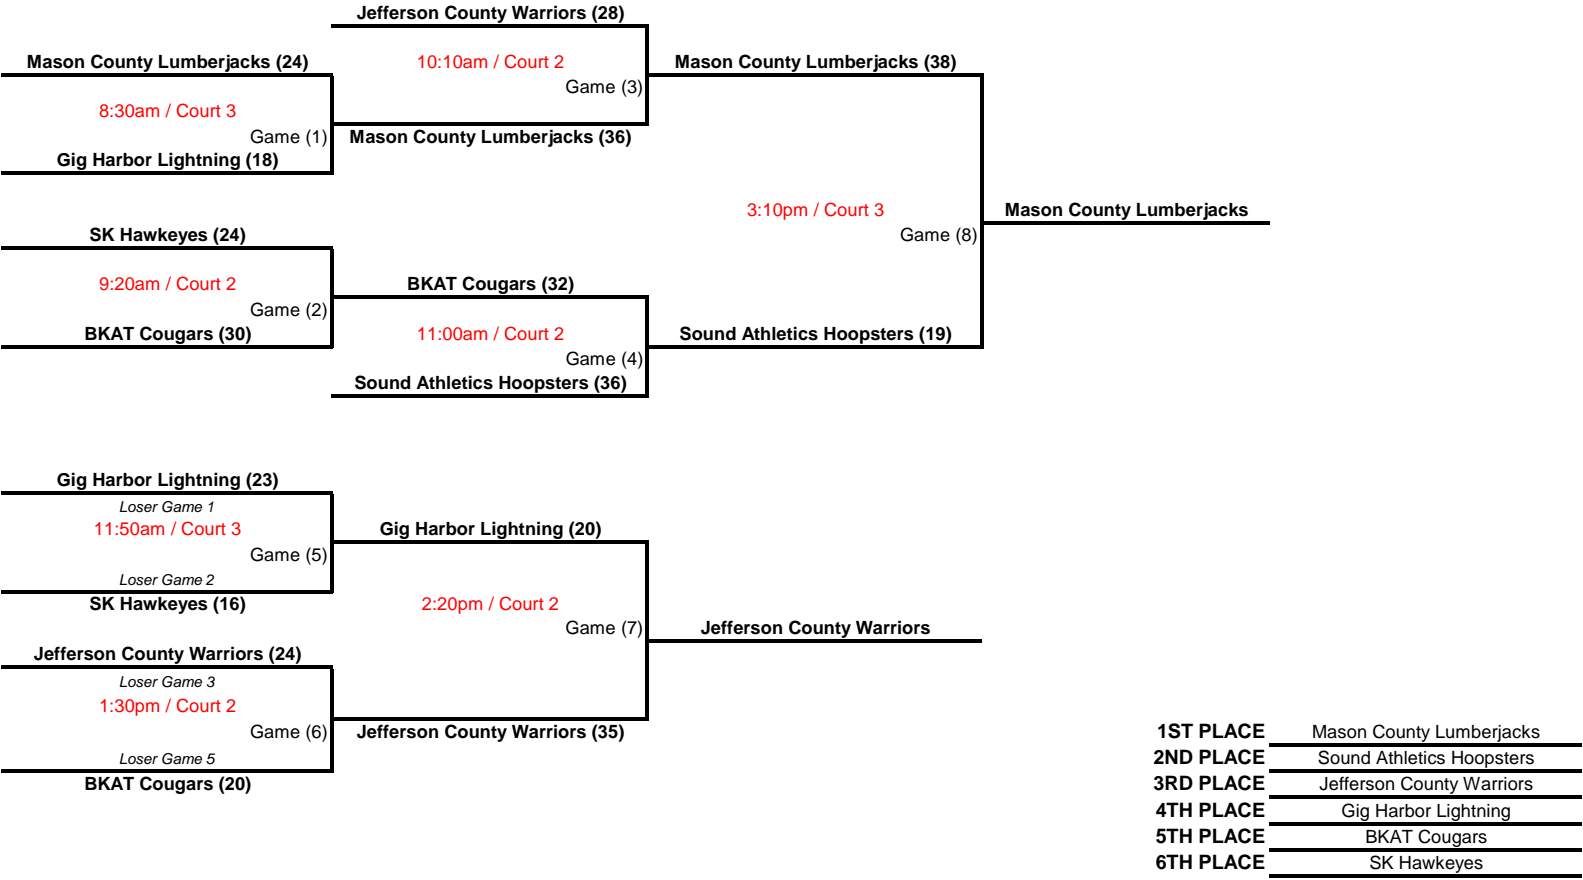

## Group B (All Games at OEHS)

**1st & 2nd Place Teams will advance to Regionals**

## Group D (All Games at MTV MS)

1st & 2nd Place Teams will advance to Regionals

## Group E (All Games at MTV MS)

1st & 2nd Place Teams will advance to Regionals

## Group F (All Games at MTV MS)

1st & 2nd Place Teams will advance to Regionals

**Juniors (All Games at MTV MS)**

**Metro Parks Warriors (16)**

9:20am / Court 3

Game (1)

**BKAT Bobkats**

**BKAT Bobkats (42)**