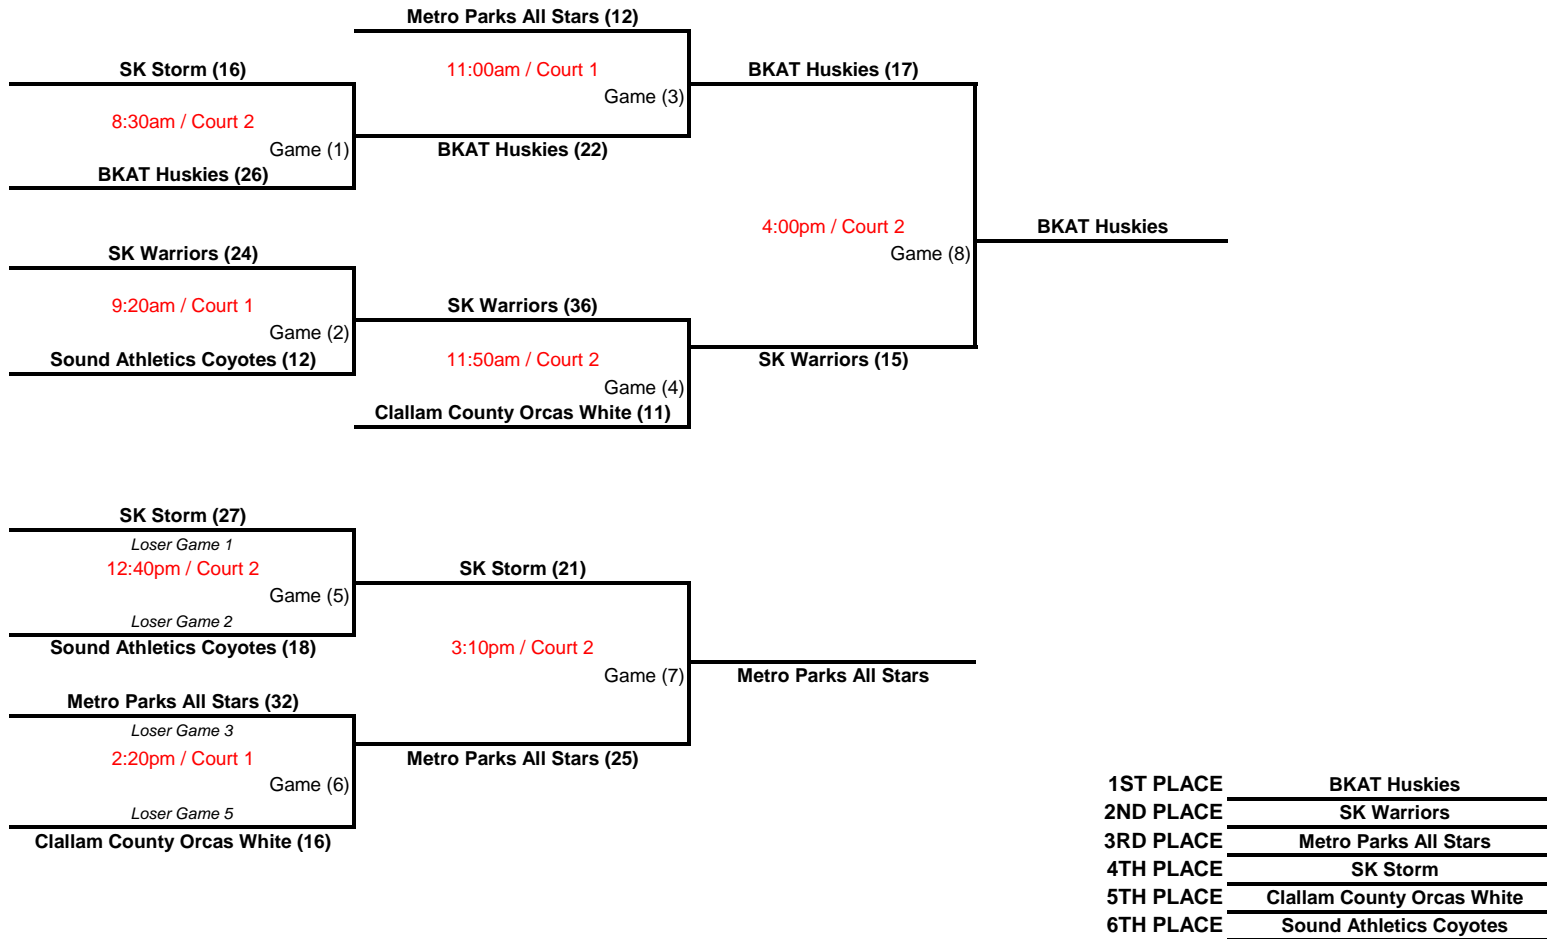

Group E (All Games at MTV MS)

1st & 2nd Place Teams will advance to Regionals