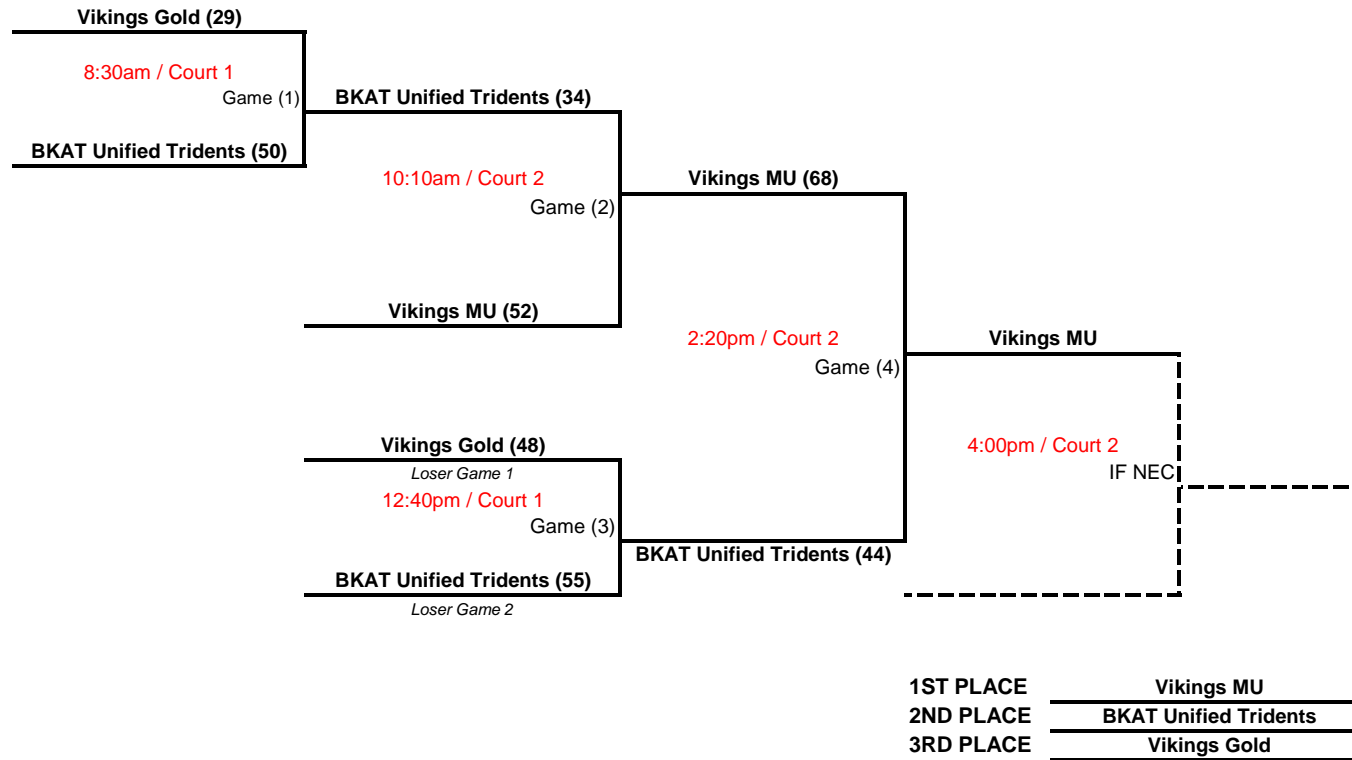

Unified (All Games at OEHS)

All Unified Teams will advance to Regionals