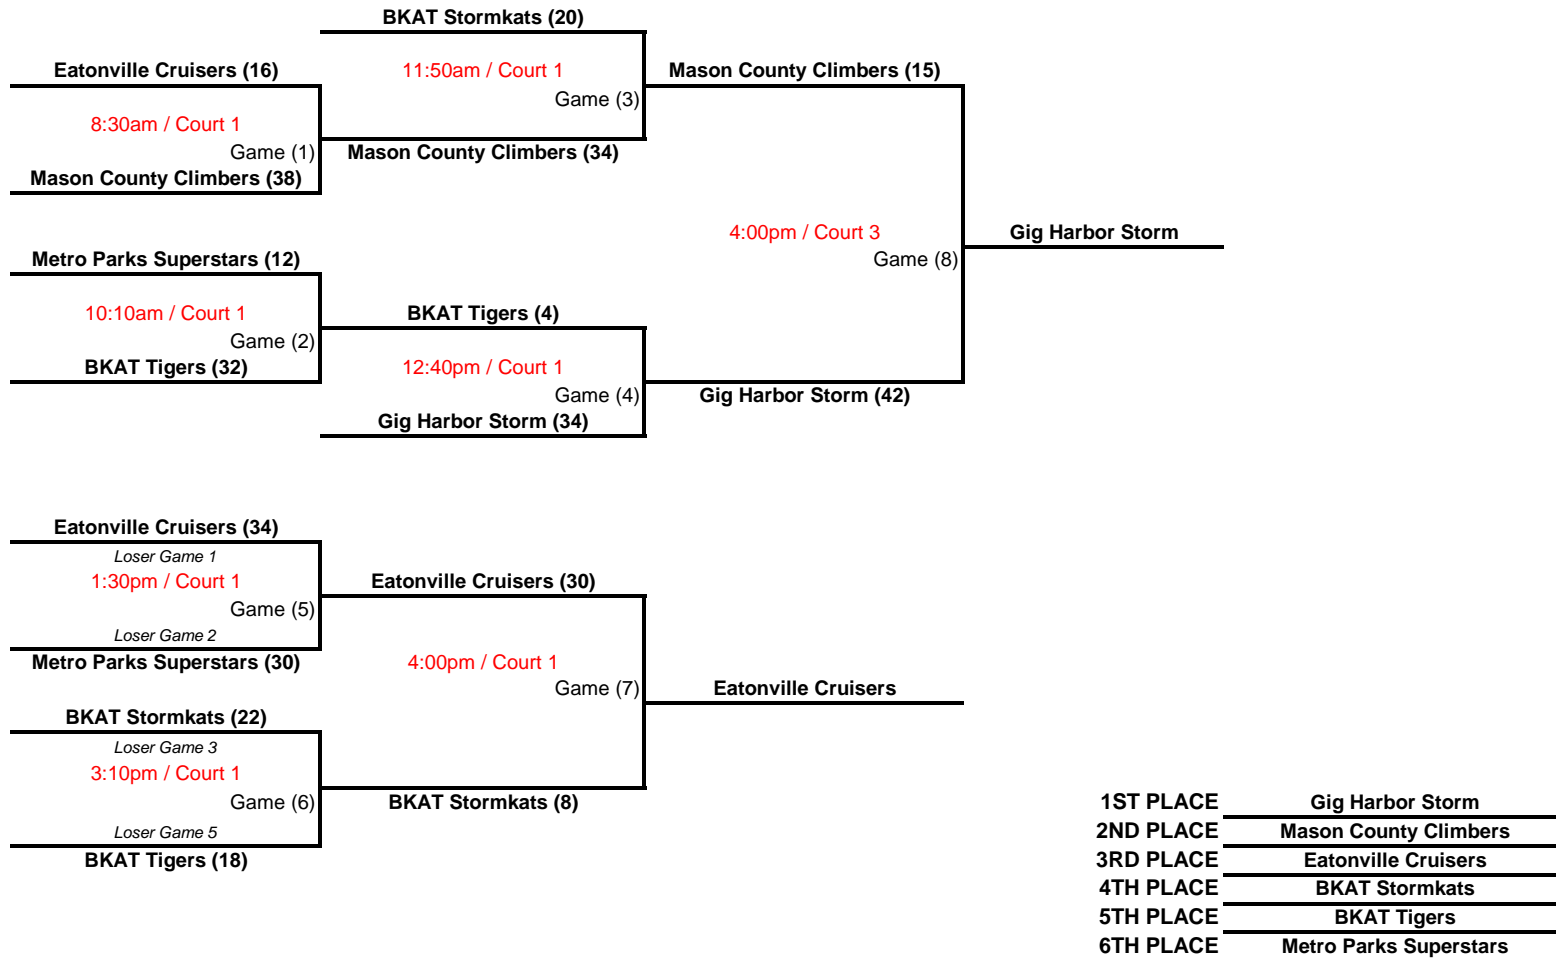

## Group B (All Games at OEHS)

**1st & 2nd Place Teams will advance to Regionals**

## Group D (All Games at MTV MS)

1st & 2nd Place Teams will advance to Regionals