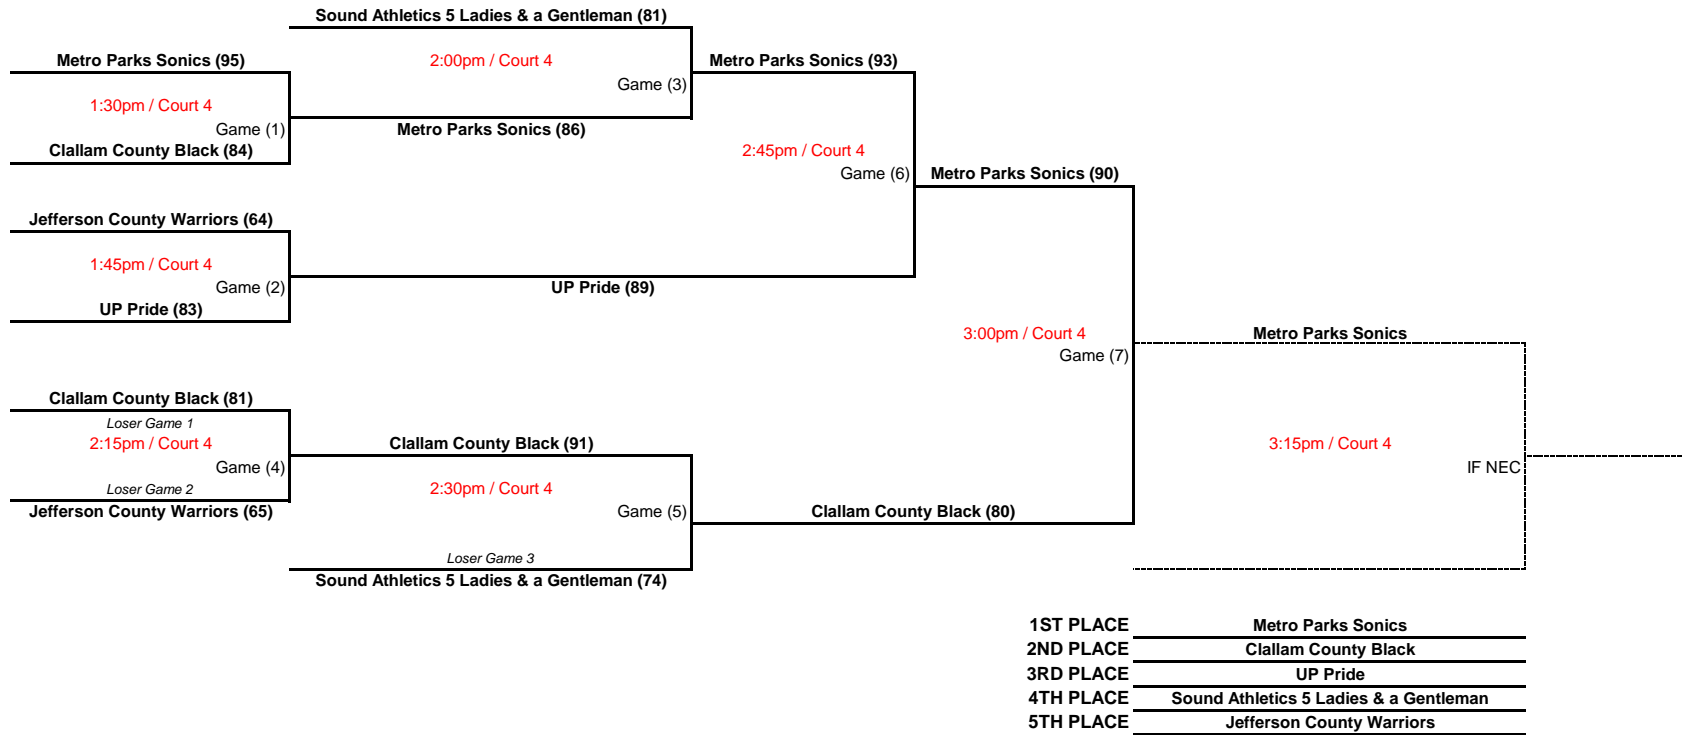

Team Skills B (All Games at MTV MS)

1st & 2nd Place Teams will advance to Regionals