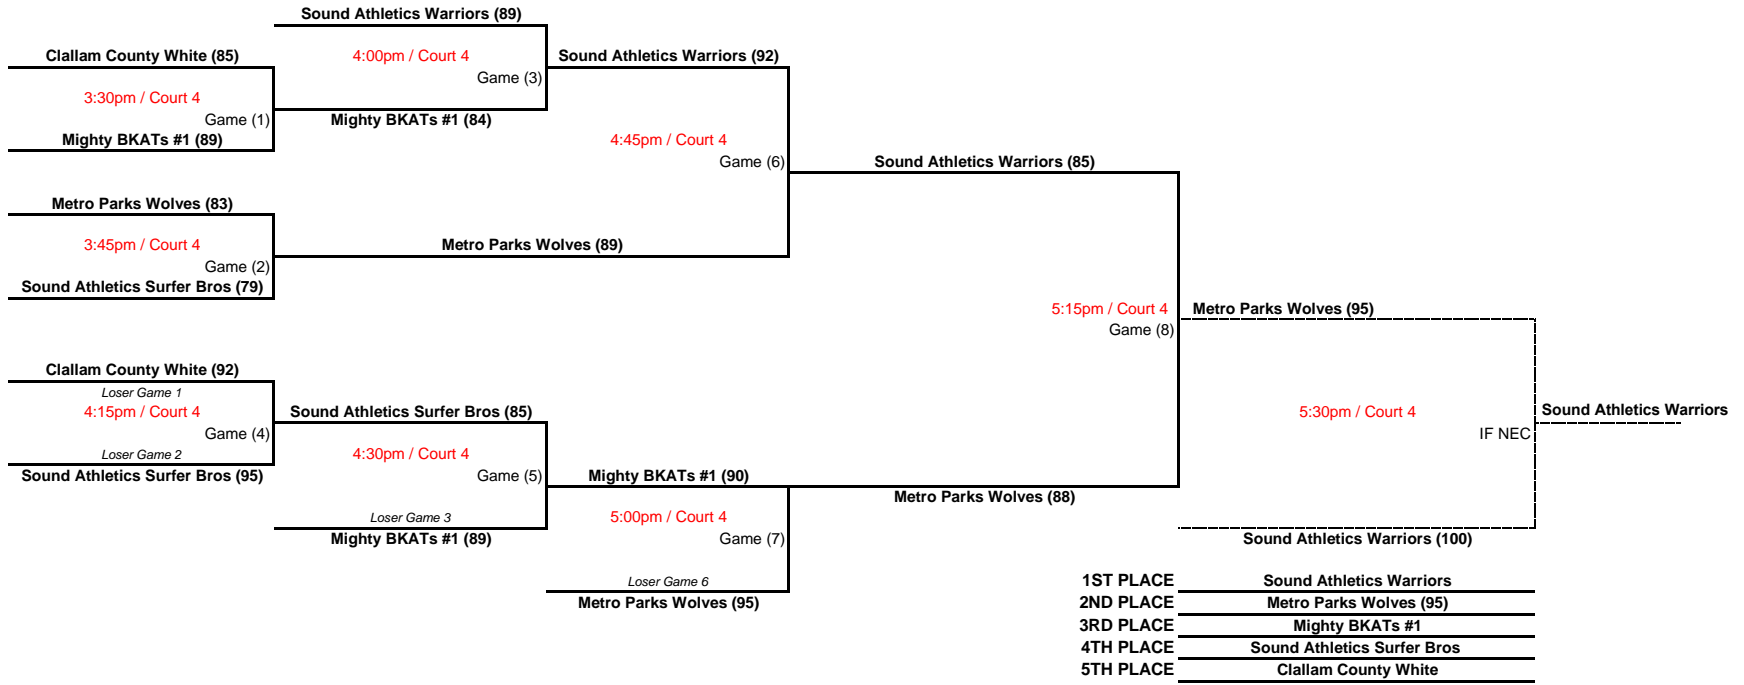

Team Skills A (All Games at MTV MS)

1st & 2nd Place Teams will advance to Regionals