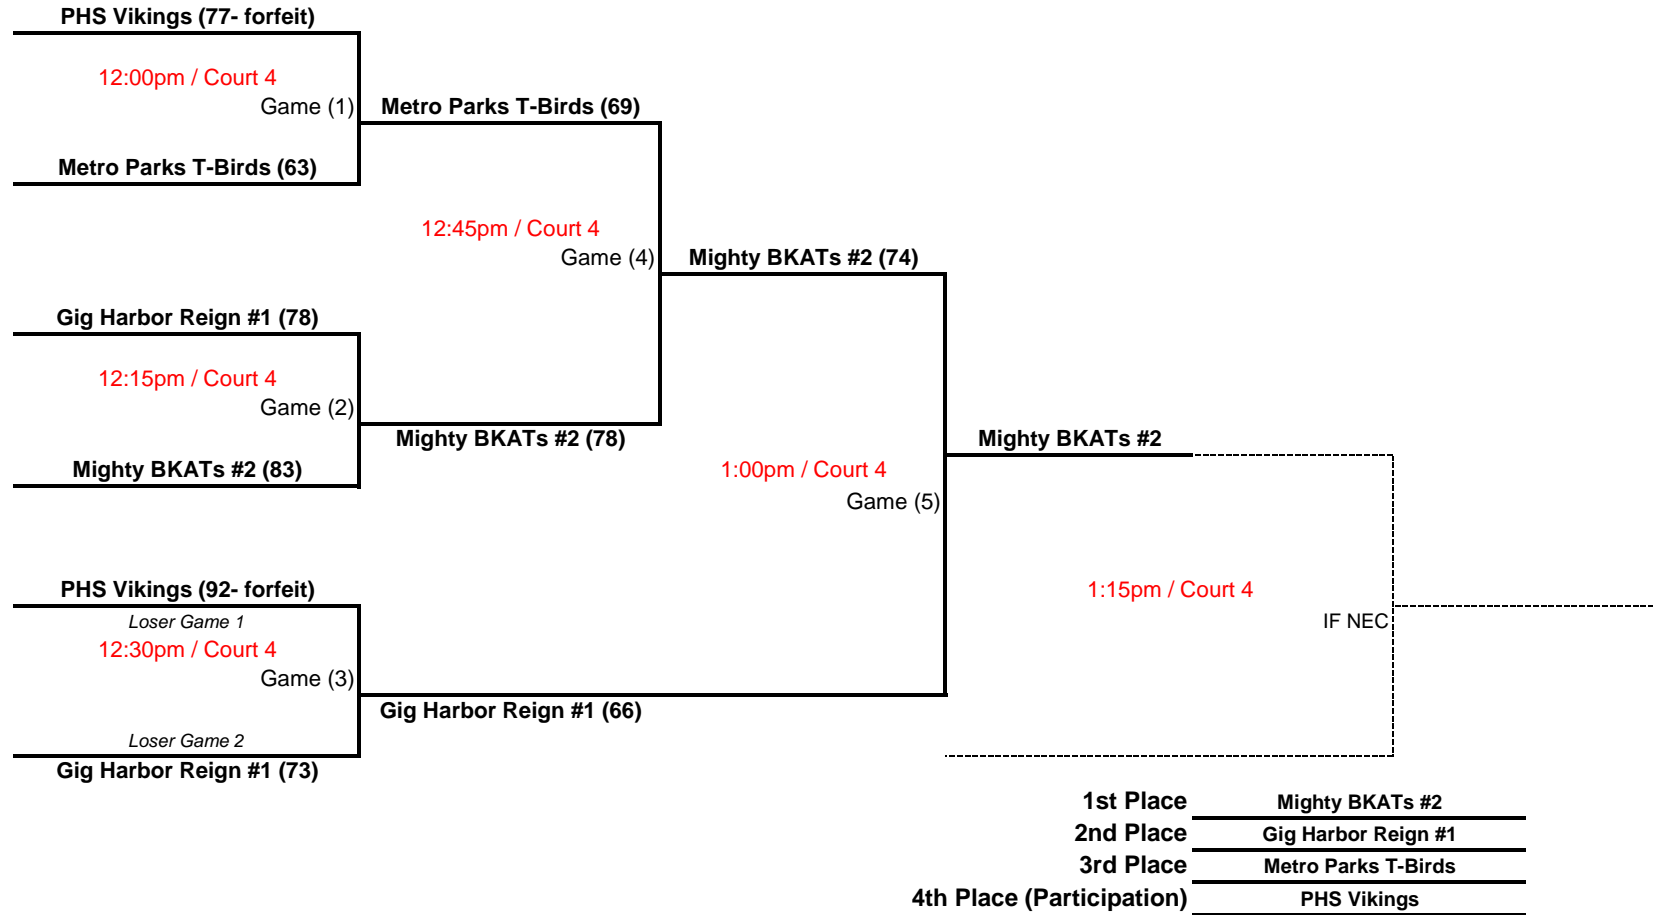

Team Skills C (All Games at MTV MS)

1st & 2nd Place Teams will advance to Regionals