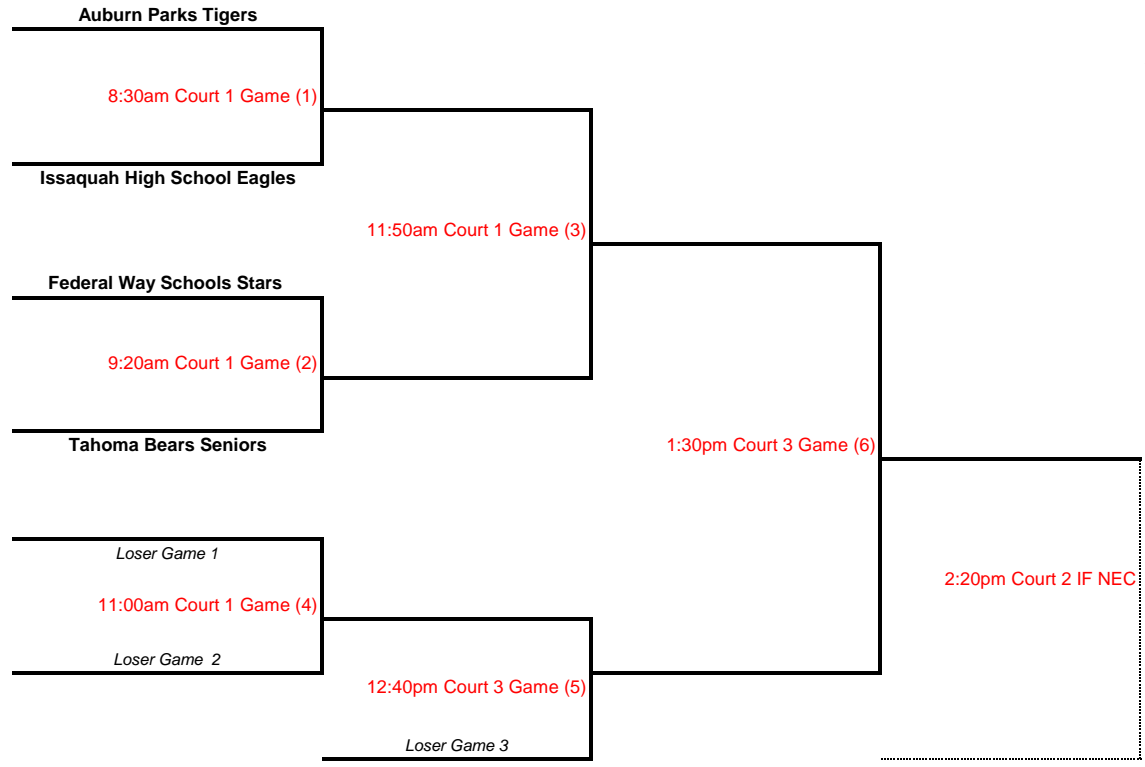

Special Olympics
Washington

*** ALL WILL ADVANCE TO STATE***

1ST PLACE _____
2ND PLACE _____
3RD PLACE _____

Seniors

Issaquah Community Center

Special Olympics
Washington

* TOP 3 TEAMS WILL ADVANCE TO REGIONALS*