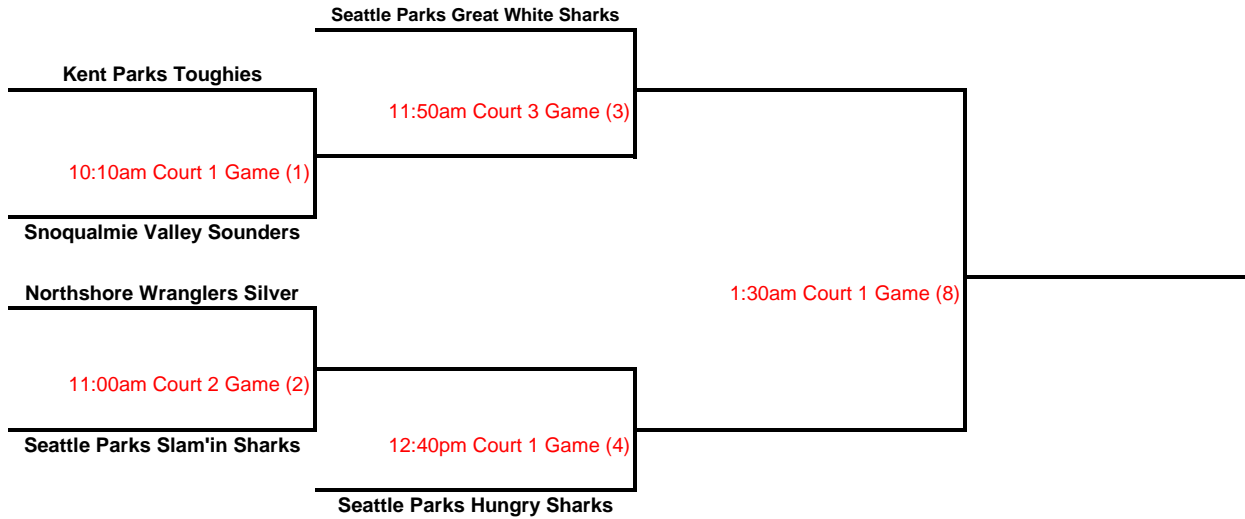

Special Olympics
Washington

*** Top Two will Advance to Regionals***

- 1ST PLACE _____
- 2ND PLACE _____
- 3RD PLACE _____
- 4TH PLACE _____
- 5TH PLACE _____
- 6TH PLACE _____

Group J

Issaquah Community Center

Special Olympics
Washington

* Top Two will Advance to Regionals*

- 1ST PLACE _____
- 2ND PLACE _____
- 3RD PLACE _____
- 4TH PLACE _____
- 5TH PLACE _____
- 6TH PLACE _____

Juniors

Clark Elementary School