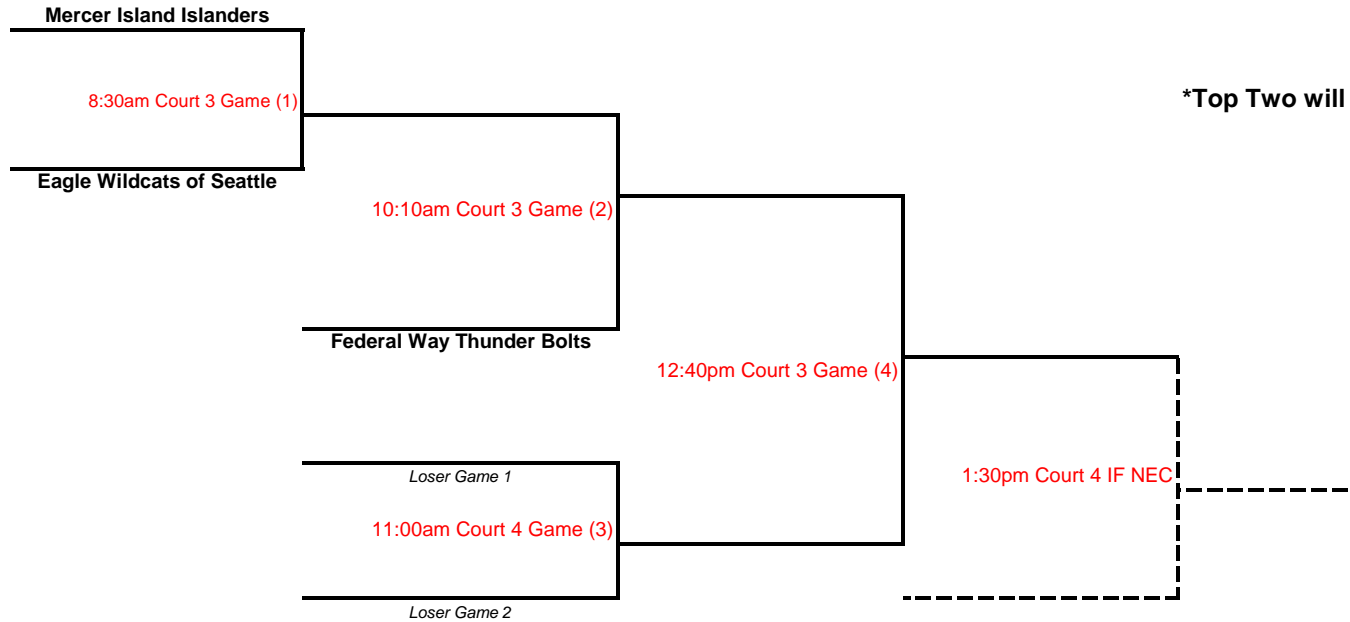

Loser Game 2

1:30pm Court 3 IF NEC

Top Two will Advance to Regionals

1ST PLACE _____
2ND PLACE _____
3RD PLACE _____

Group C

Issaquah High School Court 3 & 4

Special Olympics
Washington

Top Two will Advance to Regionals