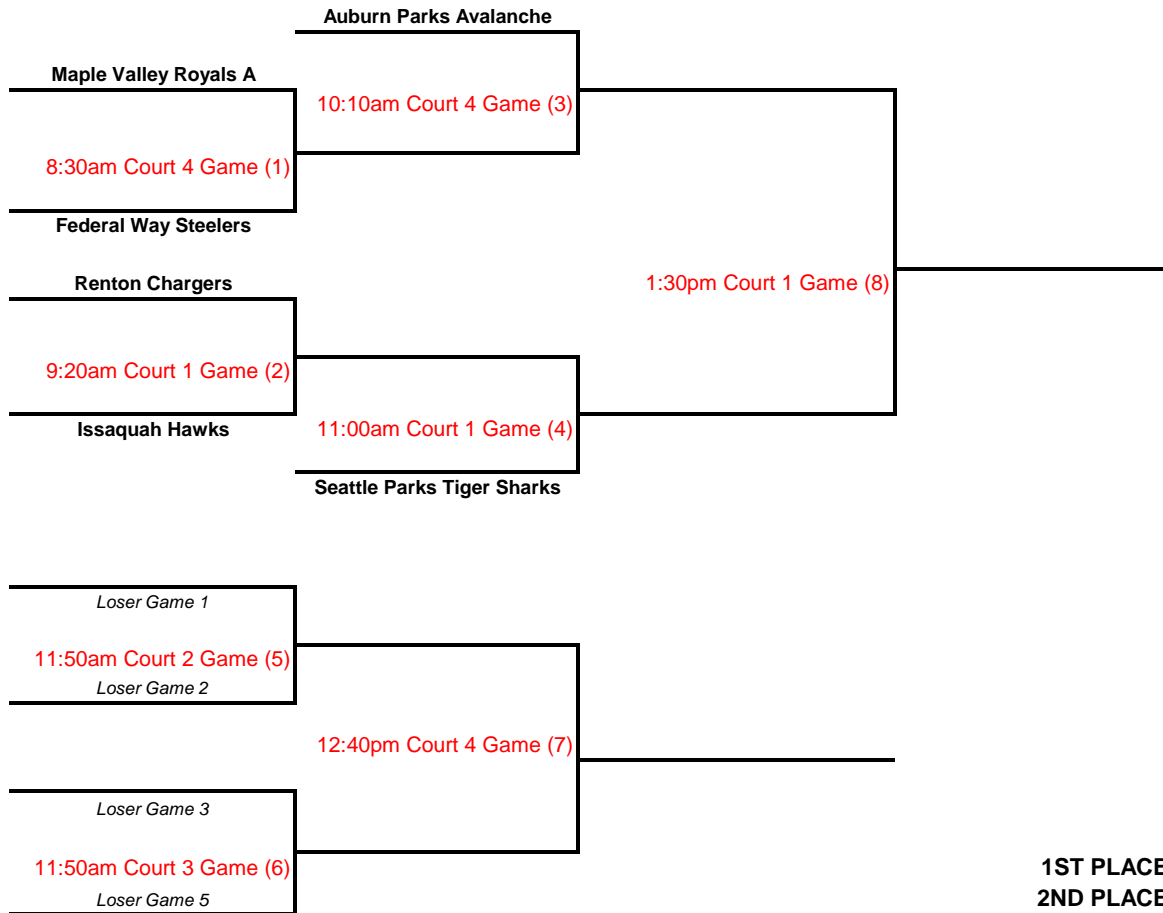

Group D

Issaquah High School

Special Olympics
Washington

* Top Two will Advance to Regionals*

- 1ST PLACE _____
- 2ND PLACE _____
- 3RD PLACE _____
- 4TH PLACE _____
- 5TH PLACE _____
- 6TH PLACE _____