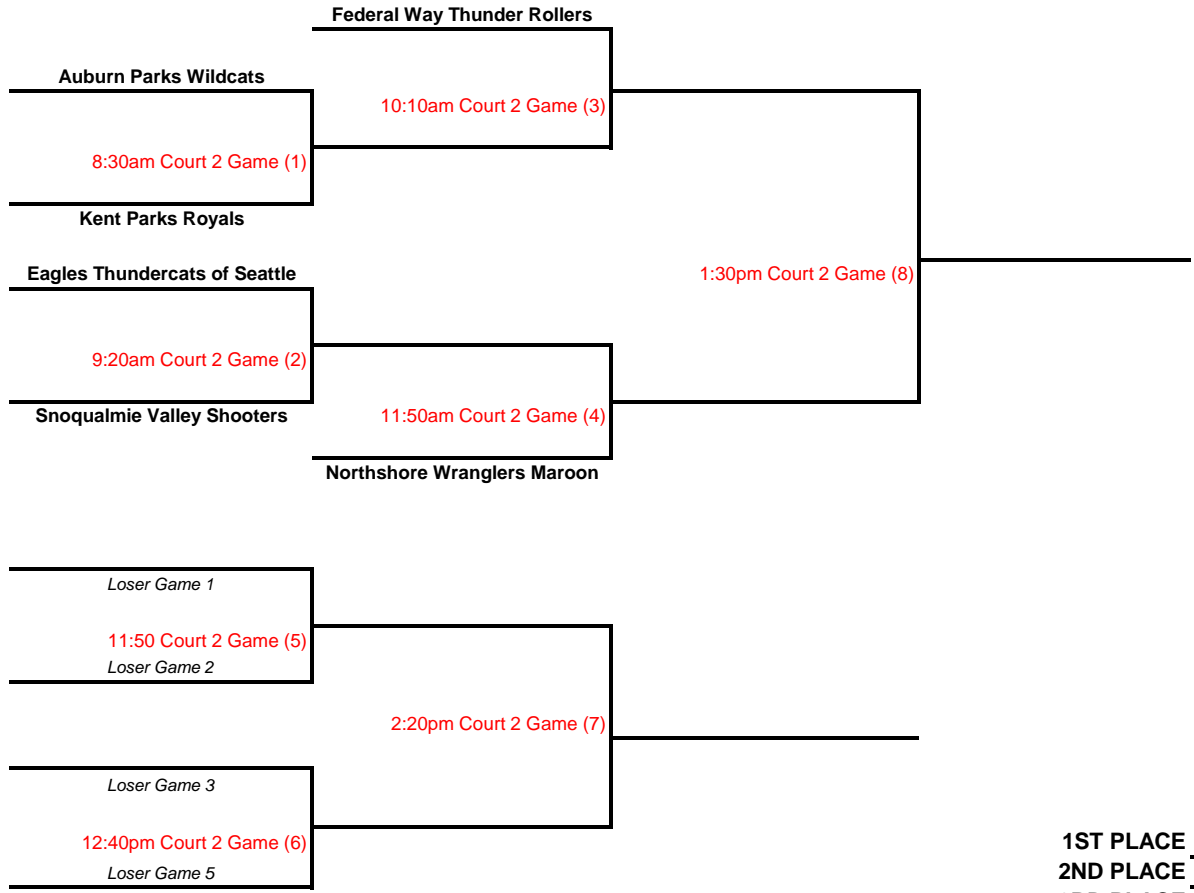

Loser Game 1

10:10am Court 3 Game (3)

Loser Game 2

11:00am Court 3 Game (4)

*** Top Two will Advance to Regionals***

1st Place _____
2nd Place _____
3rd Place _____
4th Place _____

Group I

Issaquah Middle School Court 2

Special Olympics
Washington

*** Top Two will Advance to Regionals***

- 1ST PLACE _____
- 2ND PLACE _____
- 3RD PLACE _____
- 4TH PLACE _____
- 5TH PLACE _____
- 6TH PLACE _____

Group J

Issaquah Community Center