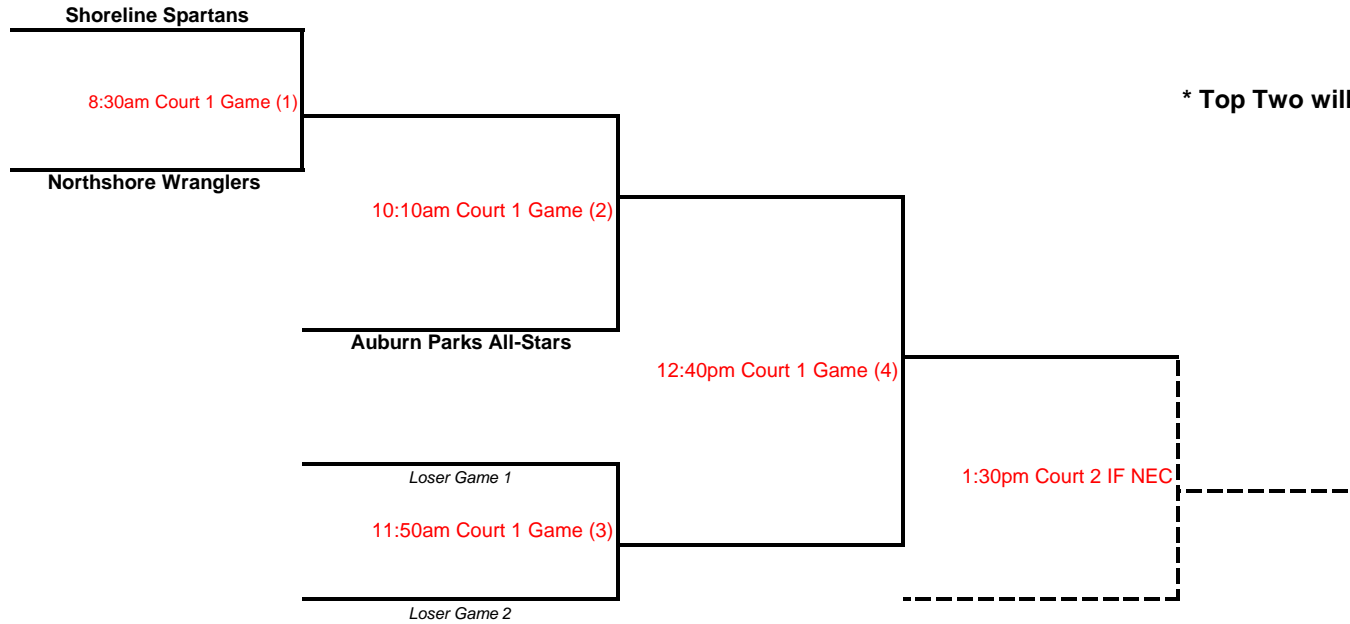

Group A

Issaquah High School Court 1

Special Olympics
Washington

* Top Two will Advance to Regionals*

1ST PLACE _____
2ND PLACE _____
3RD PLACE _____