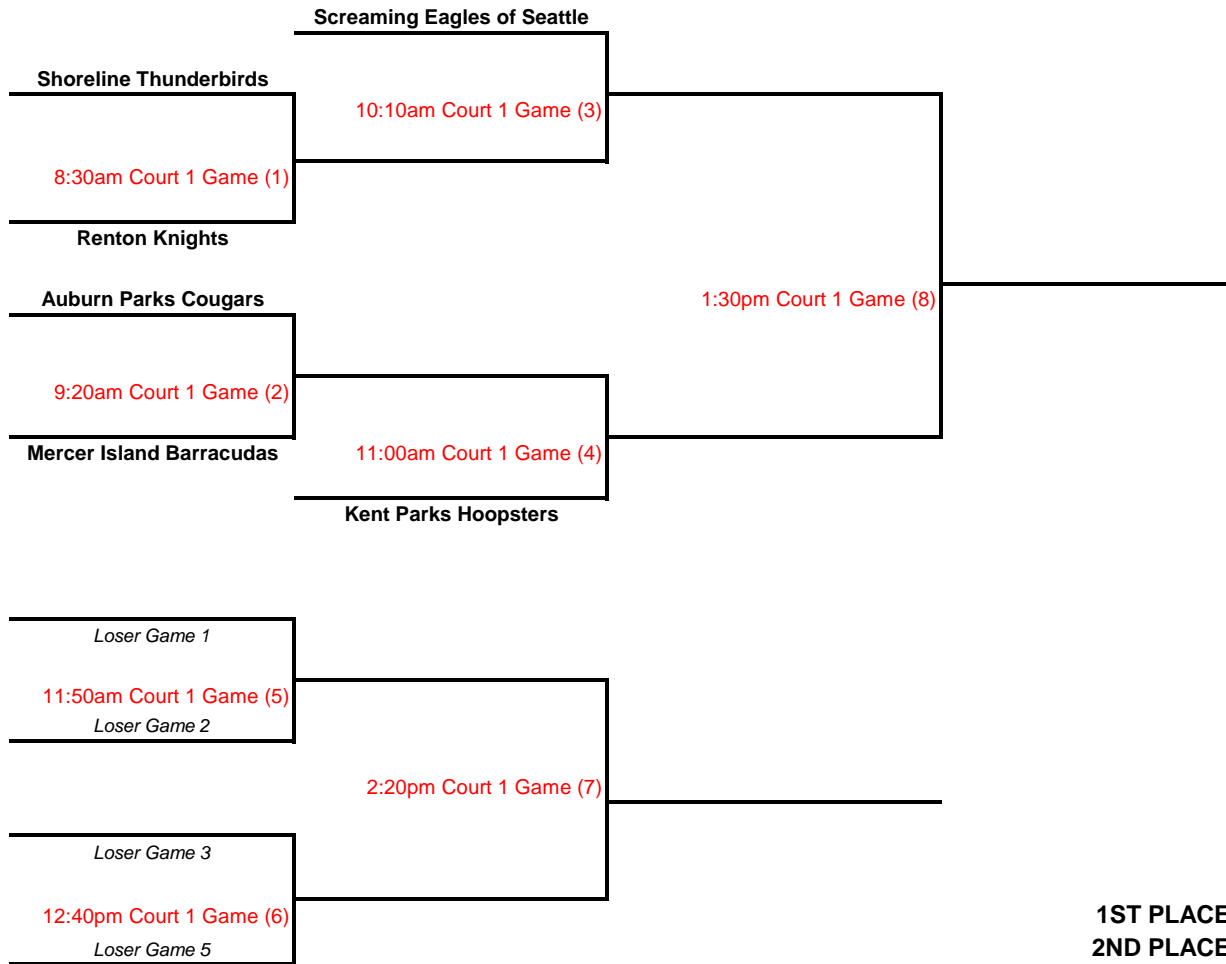

Group F

Issaquah Middle School Court 1

Special Olympics
Washington

* Top Two will Advance to Regionals*

- 1ST PLACE _____
- 2ND PLACE _____
- 3RD PLACE _____
- 4TH PLACE _____
- 5TH PLACE _____
- 6TH PLACE _____