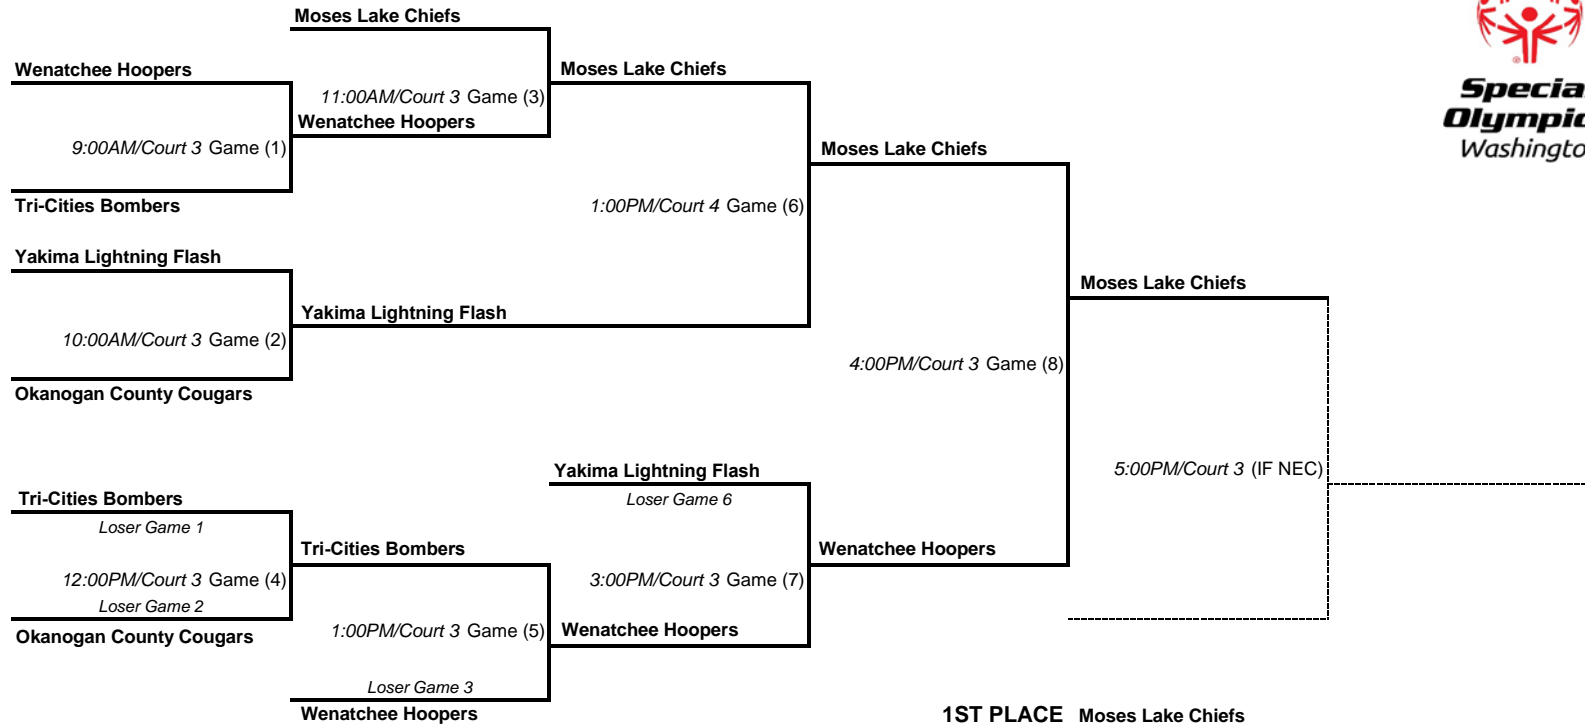

Bracket: Adult 6

- 1ST PLACE Moses Lake Chiefs
- 2ND PLACE Wenatchee Hoopers
- 3RD PLACE Yakima Lightning Flash
- 4TH PLACE Tri-Cities Bombers
- 5TH PLACE Okanogan County Cougars

4 x 8 min. quarters

(1st & 2nd place teams will advance to Regionals)