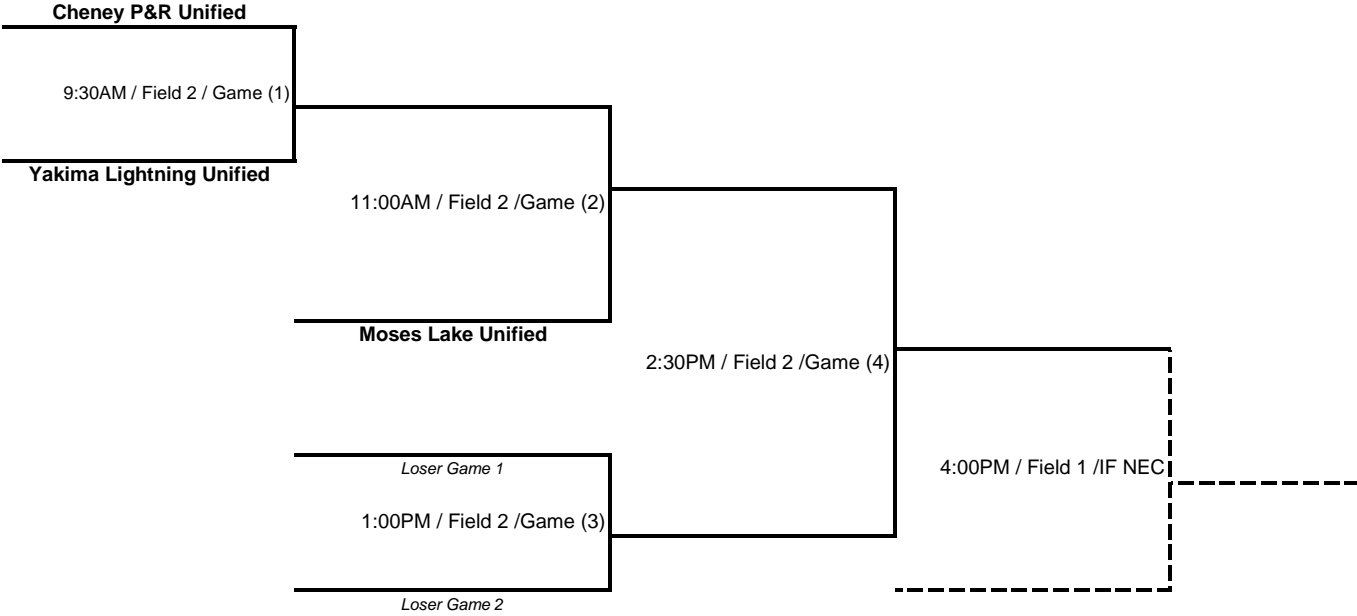

Unified 2

- 1ST PLACE _____
- 2ND PLACE _____
- 3RD PLACE _____
- 1st PLACE TO STATE _____