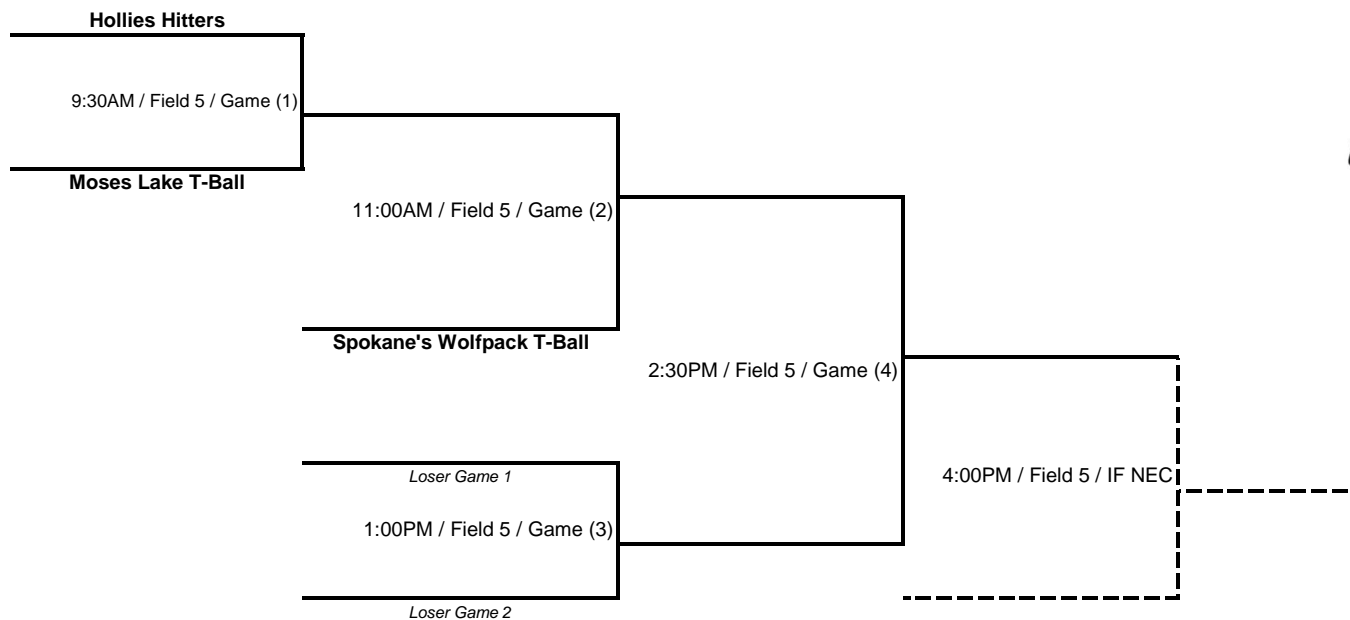

Loser Game 1
1:00PM / Field 3 /Game (3)
Loser Game 2

2:30PM / Field 3 /Game (4)

4:00PM / Field 2 /IF NEC

1ST PLACE _____
2ND PLACE _____
3RD PLACE _____
1st PLACE TO STATE

Group B

Yakima Lightning Strike

9:30AM / Field 4 / Game (1)

Twin River Vipers 2

1:00PM / Field 4 / Game (2)

4:00PM / Field 4 / IF NEC

1ST PLACE
2ND PLACE

1st PLACE TO STATE

Group C

Yakima Lightning Flash

11:00AM / Field 4 / Game (1)

Tri-Cities Suns

2:30PM / Field 4 / Game (2)

4:00PM / Field 3 / IF NEC

**Special
Olympics**
Washington

1ST PLACE _____
2ND PLACE _____

1st PLACE TO STATE

T-Ball 1

**Special
Olympics**
Washington

1ST PLACE _____
2ND PLACE _____
3RD PLACE _____
1st PLACE TO STATE

T-Ball 2

Spokane's Wolfpack T-Ball 2

9:30AM / Field 6 / Game (1)

Cheney P&R T-Ball

11:00AM / Field 6 / Game (2)

2:30PM / Field 6 / IF NEC

**Special
Olympics**
Washington