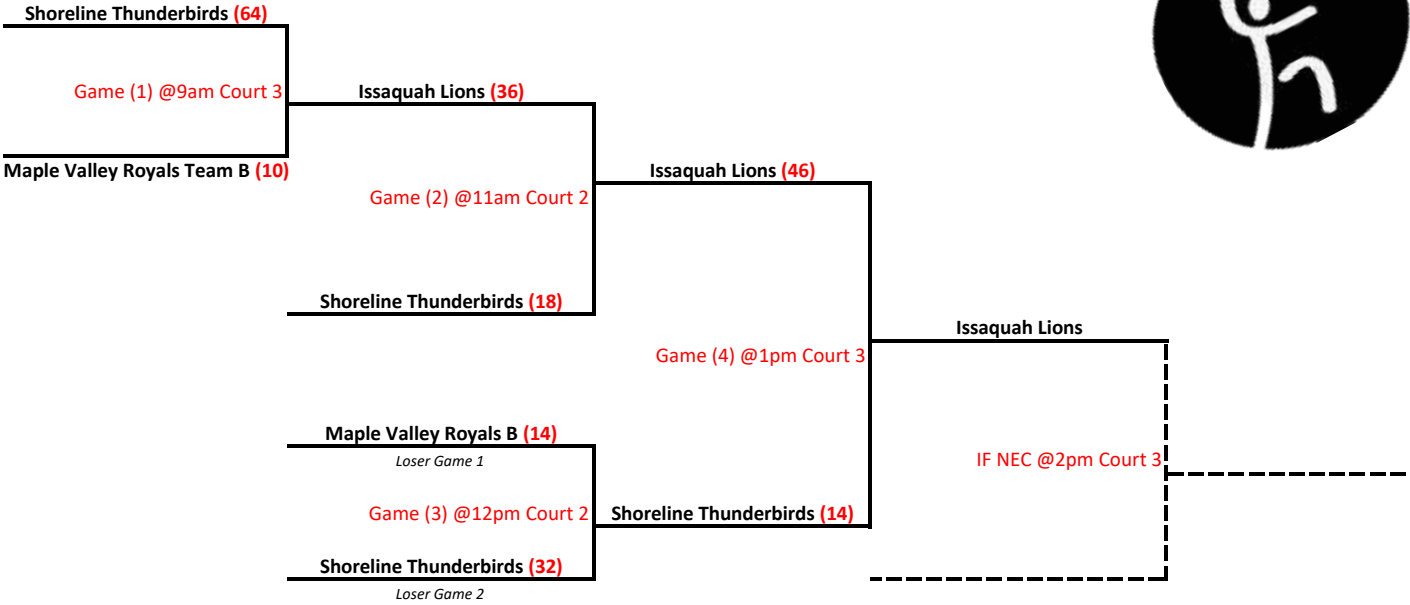

Group F

Enumclaw Middle School

1ST PLACE
2ND PLACE
3RD PLACE

Shoreline Warriors	<i>(Advancing to Regionals)</i>
Eastside Catholic School	
Renton Rockets	

Group G
Enumclaw Middle School

- 1ST PLACE
- 2ND PLACE
- 3RD PLACE