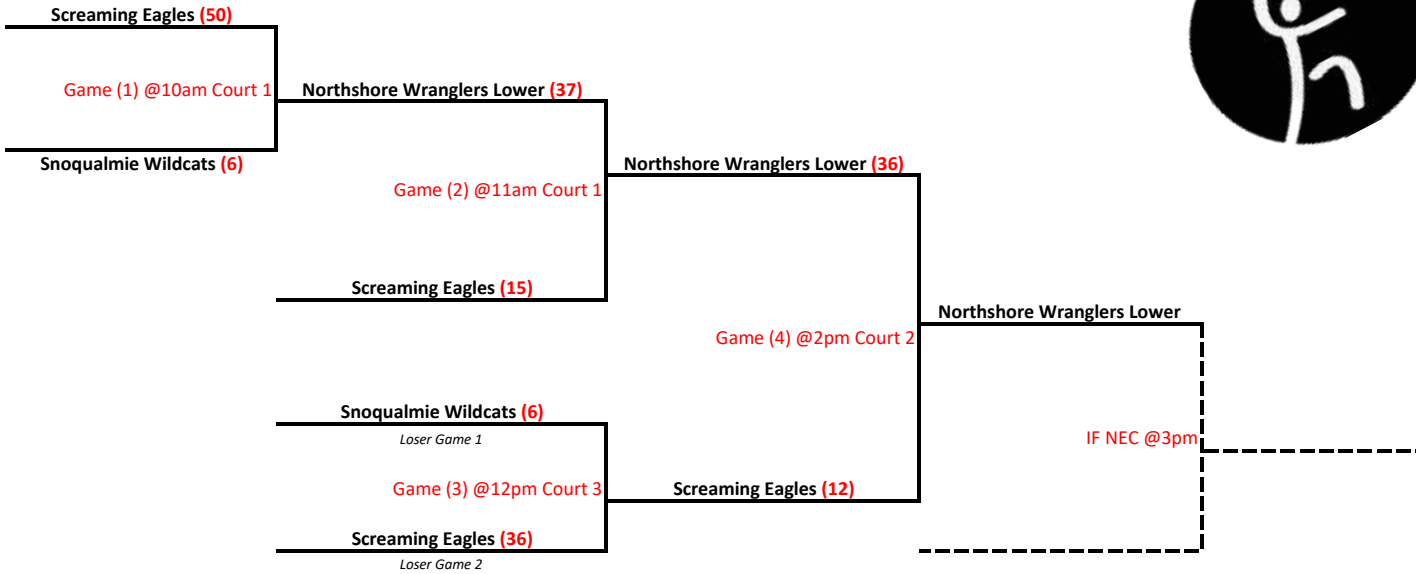

Group D

Enumclaw HS

- 1ST PLACE
- 2ND PLACE
- 3RD PLACE

Enumclaw	<i>(Advancing to Regionals)</i>
Issaquah Hawks	
FW Thunder 3.2	

Group E

Enumclaw Middle School

- 1ST PLACE
- 2ND PLACE
- 3RD PLACE

Snoqualmie Shooters	<i>(Advancing to Regionals)</i>
Soaring Eagles	
FW Thunder 2.6	

Group F

Enumclaw Middle School

1ST PLACE
2ND PLACE
3RD PLACE

Shoreline Warriors	<i>(Advancing to Regionals)</i>
Eastside Catholic School	
Renton Rockets	

Group G
Enumclaw Middle School

- 1ST PLACE
- 2ND PLACE
- 3RD PLACE

Issaquah Lions	<i>(Advancing to Regionals)</i>
Shoreline Thunderbirds	
Maple Valley Royals B	

Group H

Enumclaw Middle School

- 1ST PLACE
- 2ND PLACE
- 3RD PLACE

Northshore Wranglers Lower <i>(Advancing to Regionals)</i>
Screaming Eagles
Snoqualmie Wildcats