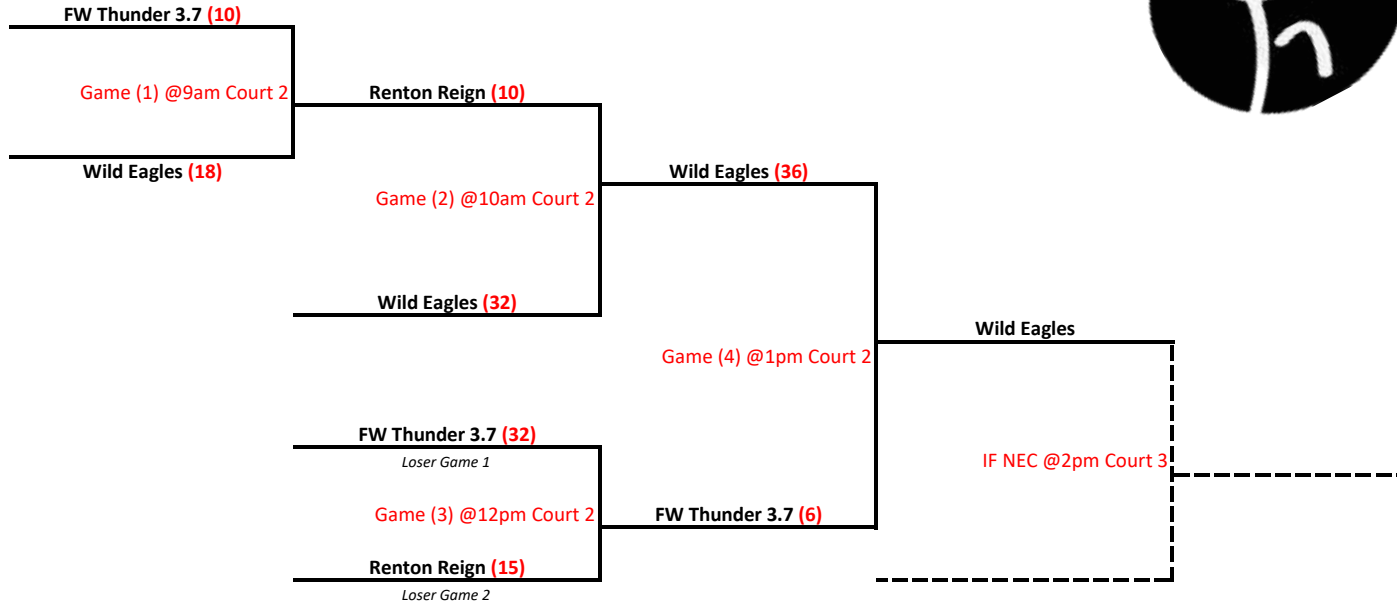

Group B

Enumclaw HS

- 1ST PLACE
- 2ND PLACE
- 3RD PLACE

Issaquah Wildcats <i>(Advancing to Regionals)</i>
FW Thunder 4.2
Kent Parks Hoopsters

Group C

Enumclaw HS

- 1ST PLACE
- 2ND PLACE
- 3RD PLACE

Wild Eagles	<i>(Advancing to Regionals)</i>
FW Thunder 3.7	
Renton Reign	

Group D

Enumclaw HS

- 1ST PLACE
- 2ND PLACE
- 3RD PLACE

Enumclaw	<i>(Advancing to Regionals)</i>
Issaquah Hawks	
FW Thunder 3.2	

Group E

Enumclaw Middle School

- 1ST PLACE
- 2ND PLACE
- 3RD PLACE

Snoqualmie Shooters	<i>(Advancing to Regionals)</i>
Soaring Eagles	
FW Thunder 2.6	