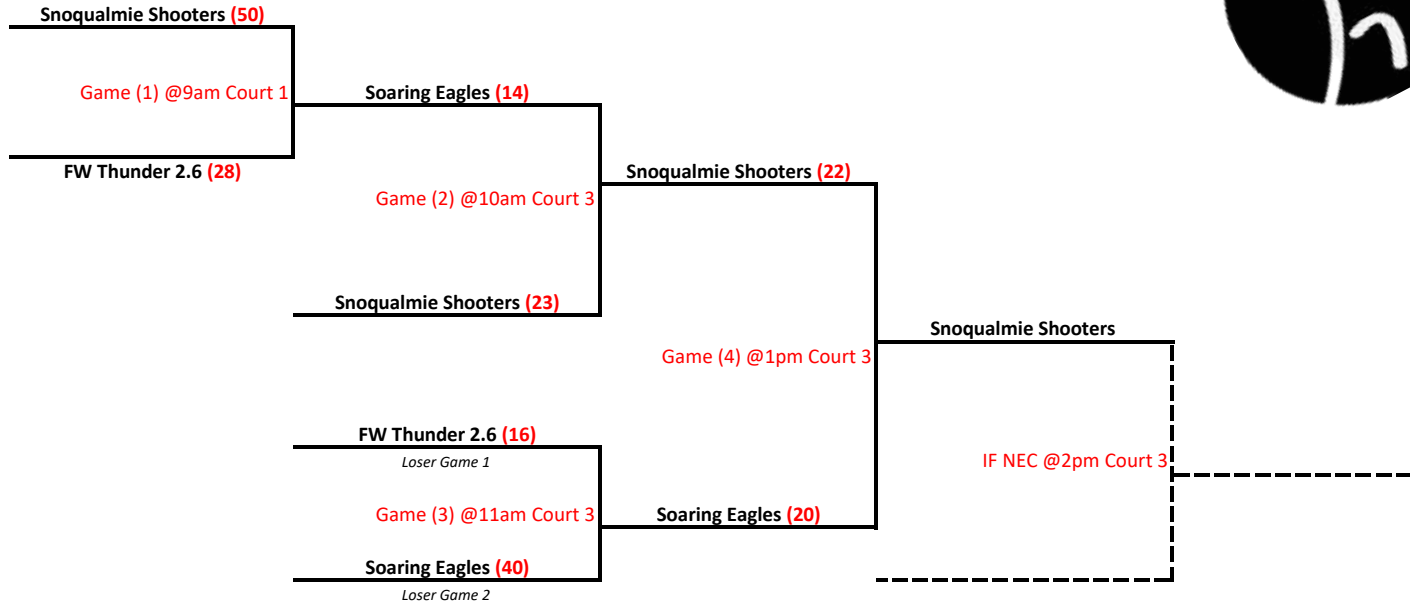

Group D

Enumclaw HS

- 1ST PLACE
- 2ND PLACE
- 3RD PLACE

Enumclaw	<i>(Advancing to Regionals)</i>
Issaquah Hawks	
FW Thunder 3.2	

Group E

Enumclaw Middle School

- 1ST PLACE
- 2ND PLACE
- 3RD PLACE

Snoqualmie Shooters	<i>(Advancing to Regionals)</i>
Soaring Eagles	
FW Thunder 2.6	