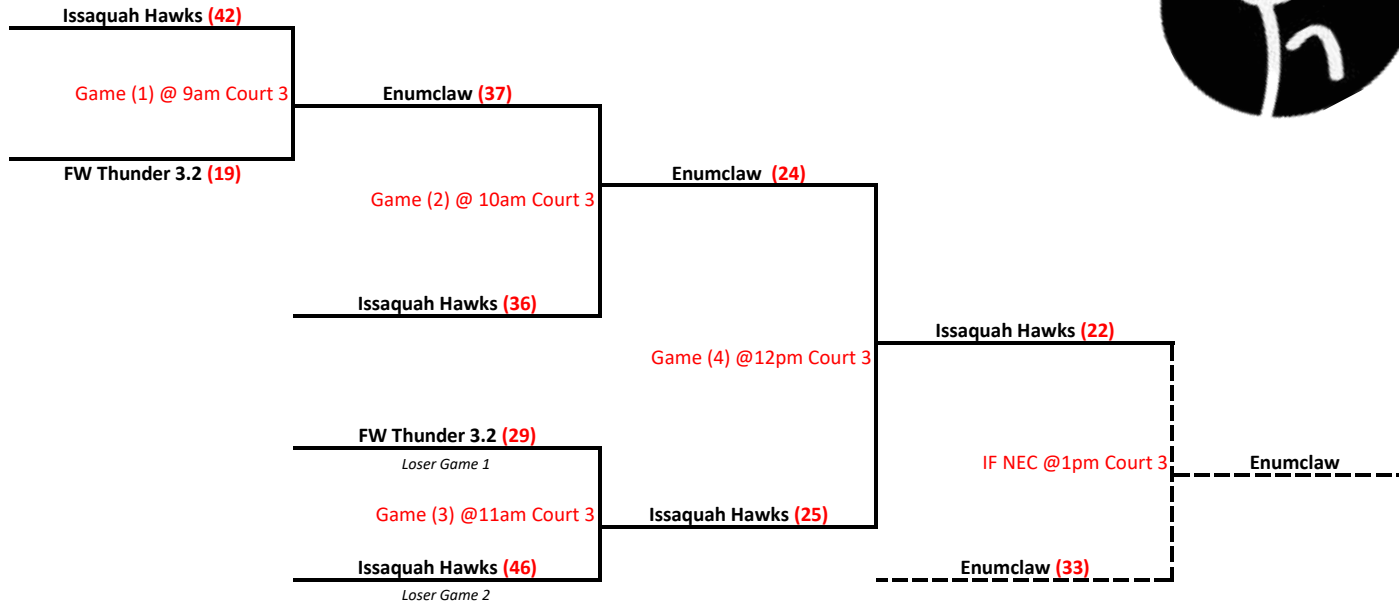

Group D

Enumclaw HS

- 1ST PLACE
- 2ND PLACE
- 3RD PLACE

Enumclaw	<i>(Advancing to Regionals)</i>
Issaquah Hawks	
FW Thunder 3.2