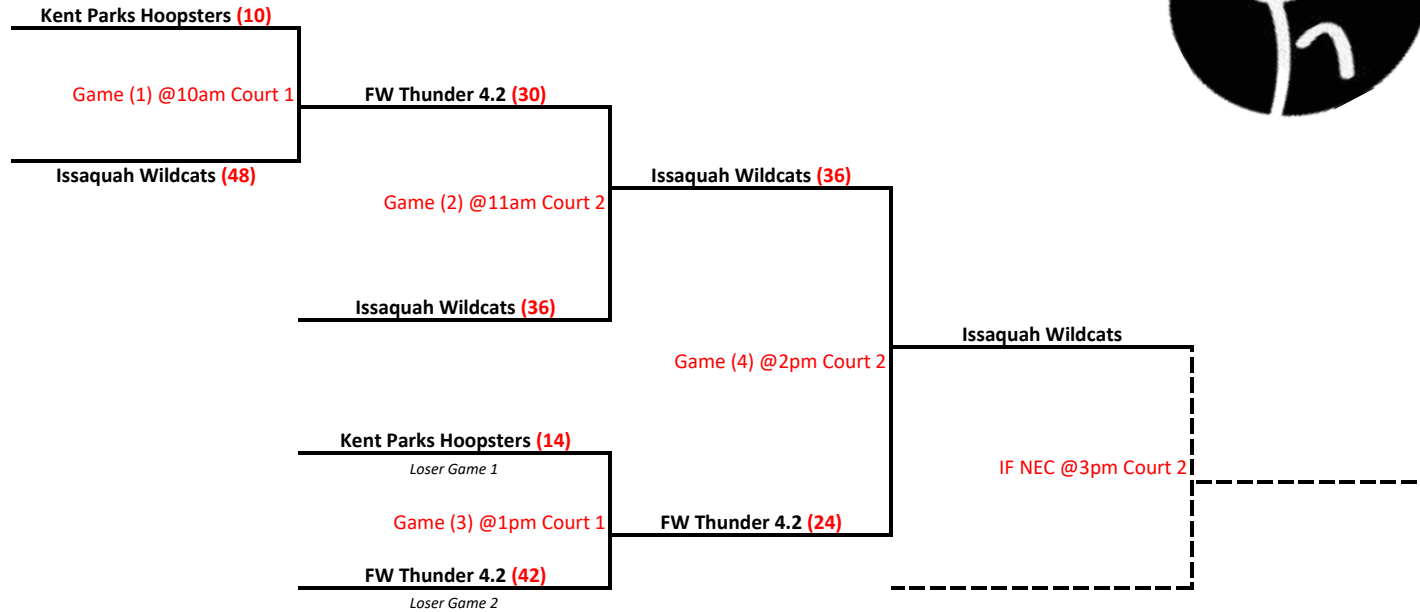

Group A

Enumclaw HS

1st Place	Shoreline Spartans	(Advancing to STATE)
2nd Place	Northshore Wranglers Upper	(Advancing to Regionals)
3rd Place	Renton Rams	(Advancing to Regionals)
4th Place	Maple Valley Royals A	

Group B

Enumclaw HS

- 1ST PLACE
- 2ND PLACE
- 3RD PLACE

Issaquah Wildcats <i>(Advancing to Regionals)</i>
FW Thunder 4.2
Kent Parks Hoopsters

Group C

Enumclaw HS

- 1ST PLACE
- 2ND PLACE
- 3RD PLACE

Wild Eagles	<i>(Advancing to Regionals)</i>
FW Thunder 3.7	
Renton Reign	