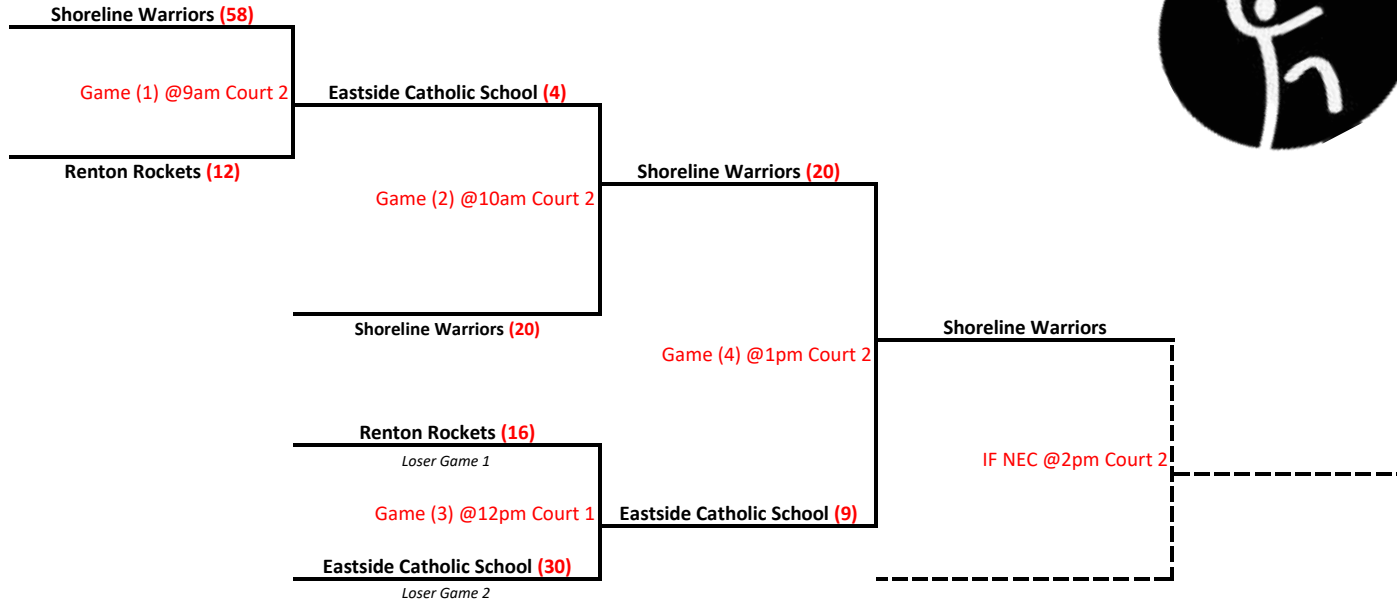

Group B

Enumclaw HS

- 1ST PLACE
- 2ND PLACE
- 3RD PLACE

Issaquah Wildcats <i>(Advancing to Regionals)</i>
FW Thunder 4.2
Kent Parks Hoopsters

Group C

Enumclaw HS

- 1ST PLACE
- 2ND PLACE
- 3RD PLACE

Wild Eagles	<i>(Advancing to Regionals)</i>
FW Thunder 3.7	
Renton Reign	

Group D

Enumclaw HS

- 1ST PLACE
- 2ND PLACE
- 3RD PLACE

Enumclaw	<i>(Advancing to Regionals)</i>
Issaquah Hawks	
FW Thunder 3.2	

Group E

Enumclaw Middle School

- 1ST PLACE
- 2ND PLACE
- 3RD PLACE

Snoqualmie Shooters	<i>(Advancing to Regionals)</i>
Soaring Eagles	
FW Thunder 2.6	

Group F

Enumclaw Middle School

1ST PLACE
2ND PLACE
3RD PLACE

Shoreline Warriors	<i>(Advancing to Regionals)</i>
Eastside Catholic School	
Renton Rockets	

Group G
Enumclaw Middle School

- 1ST PLACE
- 2ND PLACE
- 3RD PLACE