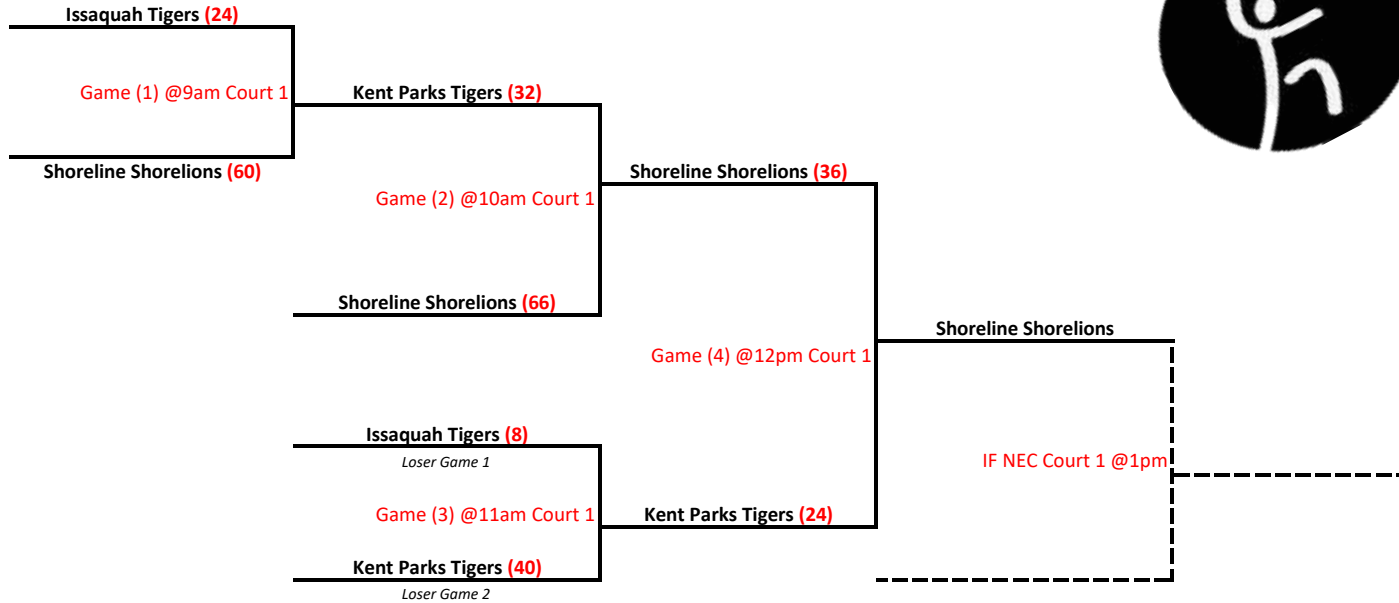

Group I

Thunder Mountain Middle School

1ST PLACE
2ND PLACE
3RD PLACE

Shoreline Shorelions	<i>(Advancing to Regionals)</i>
Kent Parks Tigers	
Issaquah Tigers