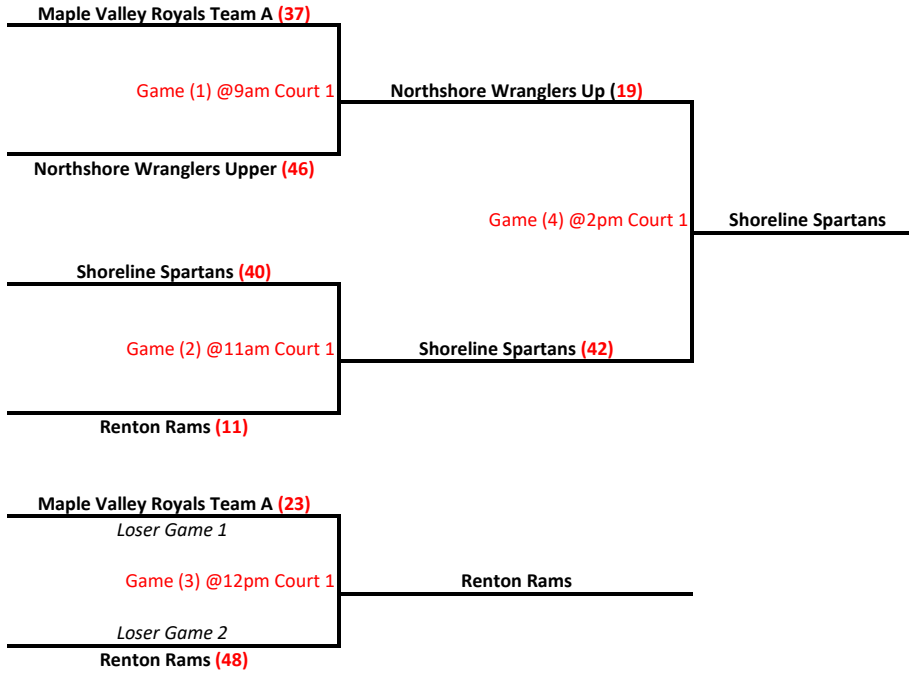

Group E	3 Teams
	Snoqualmie Shooters
	FW Thunder 2.6
	Soaring Eagles

Seniors Group

Thunder Mountain Middle School

1ST PLACE
2ND PLACE
3RD PLACE

FW School Stars	<i>(Advancing to Regionals)</i>
Issaquah HS Eagles	<i>(Advancing to Regionals)</i>
Tahoma Sr. Bears	<i>(Advancing to Regionals)</i>

Group A

Enumclaw HS

1st Place	Shoreline Spartans	(Advancing to STATE)
2nd Place	Northshore Wranglers Upper	(Advancing to Regionals)
3rd Place	Renton Rams	(Advancing to Regionals)
4th Place	Maple Valley Royals A	

Group B

Enumclaw HS

- 1ST PLACE
- 2ND PLACE
- 3RD PLACE

Issaquah Wildcats <i>(Advancing to Regionals)</i>
FW Thunder 4.2
Kent Parks Hoopsters

Group C

Enumclaw HS

- 1ST PLACE
- 2ND PLACE
- 3RD PLACE

Wild Eagles	<i>(Advancing to Regionals)</i>
FW Thunder 3.7	
Renton Reign	