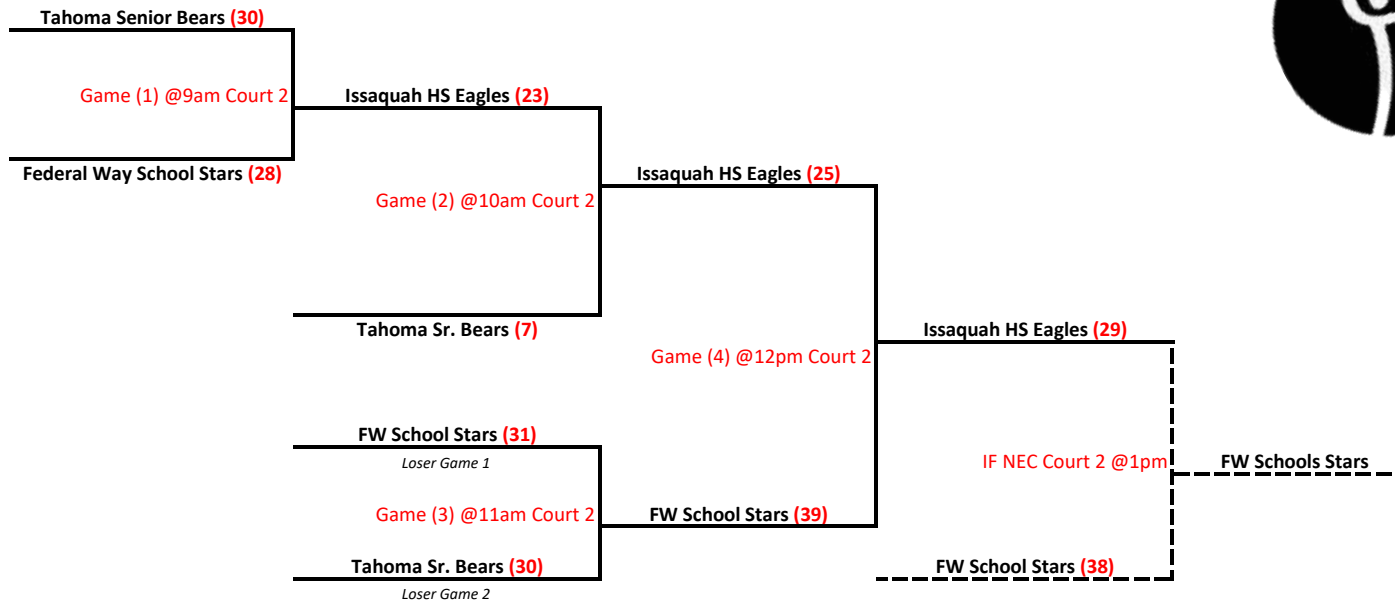

Seniors Group

Thunder Mountain Middle School

1ST PLACE
2ND PLACE
3RD PLACE

FW School Stars	<i>(Advancing to Regionals)</i>
Issaquah HS Eagles	<i>(Advancing to Regionals)</i>
Tahoma Sr. Bears	<i>(Advancing to Regionals)</i>