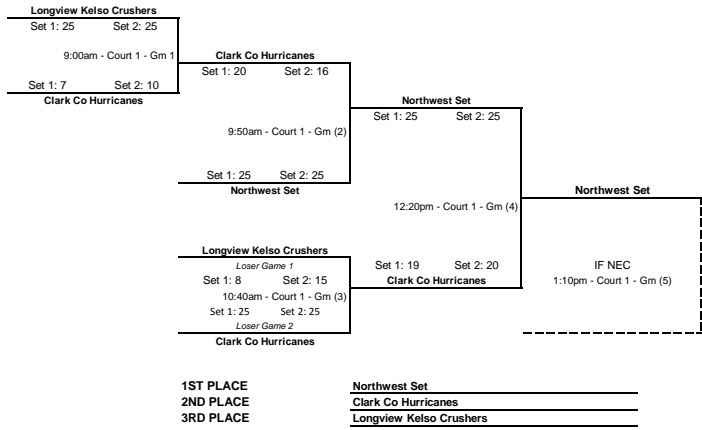

	Court 1	Court 2
9:00am	Group A (Game 1)	Group B (Game 1)
9:50am	Group A (Game 2)	Group B (Game 2)
10:40am	Group A (Game 3)	Group B (Game 3)
11:30am		
12:20pm	Group A (Game 4)	Group B (Game 4)
1:10pm	Group A (Game 5)	Group B (Game 5)
2:00pm	Championship Game	

Group A

Group B

Group A

Longview Kelso Crushers
 Set 1: 25 Set 2: 25
 9:00am - Court 1 - Gm 1

Clark Co Hurricanes
 Set 1: 20 Set 2: 16
 9:50am - Court 1 - Gm (2)

Northwest Set
 Set 1: 25 Set 2: 25
 12:20pm - Court 1 - Gm (4)

Longview Kelso Crushers
Loser Game 1
 Set 1: 8 Set 2: 15
 10:40am - Court 1 - Gm (3)

Set 1: 19 Set 2: 20
Clark Co Hurricanes

Northwest Set
 IF NEC
 1:10pm - Court 1 - Gm (5)

1ST PLACE
2ND PLACE
3RD PLACE

Northwest Set
Clark Co Hurricanes
Longview Kelso Crushers

Group B

1ST PLACE BKAT Titans
2ND PLACE Cheney P & R
3RD PLACE Clark Co Twisters