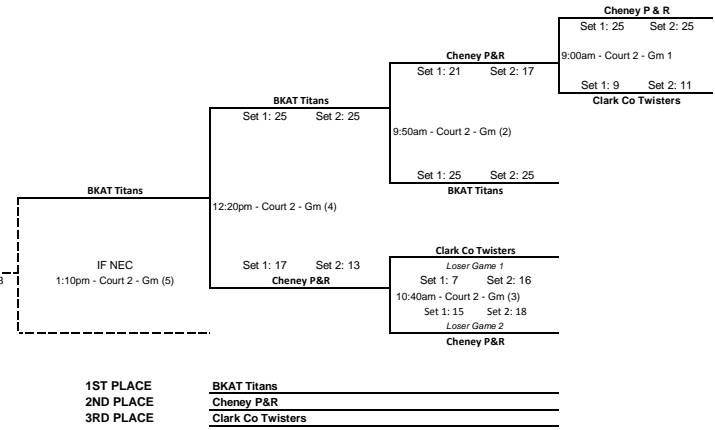

	Court 1	Court 2
9:00am	Group A (Game 1)	Group B (Game 1)
9:50am	Group A (Game 2)	Group B (Game 2)
10:40am	Group A (Game 3)	Group B (Game 3)
11:30am		
12:20pm	Group A (Game 4)	Group B (Game 4)
1:10pm	Group A (Game 5)	Group B (Game 5)
2:00pm	Championship Game	

Group A

Group B

Group A

Longview Kelso Crushers
 Set 1: 25 Set 2: 25
 9:00am - Court 1 - Gm 1

Clark Co Hurricanes
 Set 1: 20 Set 2: 16
 9:50am - Court 1 - Gm (2)

Northwest Set
 Set 1: 25 Set 2: 25
 12:20pm - Court 1 - Gm (4)

Longview Kelso Crushers
Loser Game 1
 Set 1: 8 Set 2: 15
 10:40am - Court 1 - Gm (3)

Set 1: 19 Set 2: 20
Clark Co Hurricanes

Northwest Set
 IF NEC
 1:10pm - Court 1 - Gm (5)

1ST PLACE
2ND PLACE
3RD PLACE