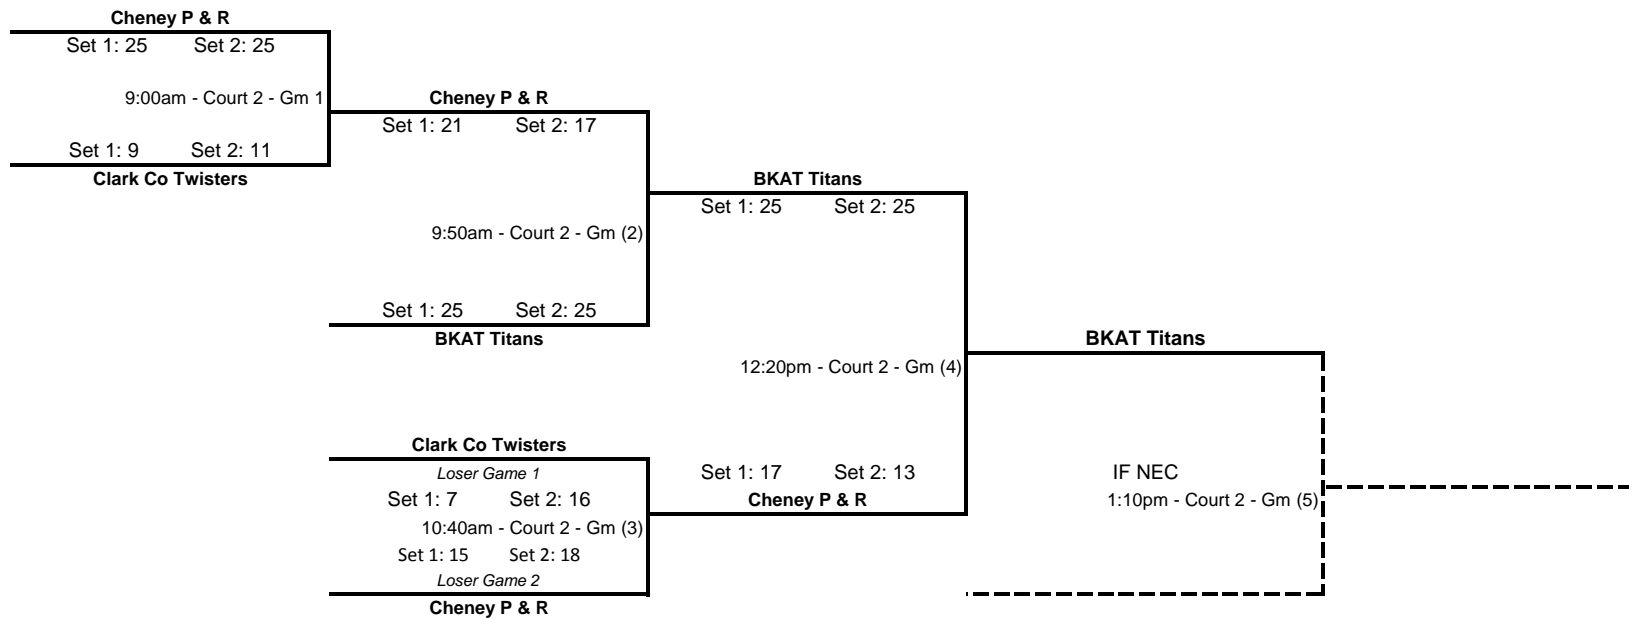

	Court 1	Court 2
9:00am	Group A (Game 1)	Group B (Game 1)
9:50am	Group A (Game 2)	Group B (Game 2)
10:40am	Group A (Game 3)	Group B (Game 3)
11:30am		
12:20pm	Group A (Game 4)	Group B (Game 4)
1:10pm	Group A (Game 5)	Group B (Game 5)
2:00pm	Championship Game	

Group A

Group B

Group A

Longview Kelso Crushers
 Set 1: 25 Set 2: 25
 9:00am - Court 1 - Gm 1

Clark Co Hurricanes
 Set 1: 20 Set 2: 16
 9:50am - Court 1 - Gm (2)

Northwest Set
 Set 1: 25 Set 2: 25
 12:20pm - Court 1 - Gm (4)

Longview Kelso Crushers
Loser Game 1
 Set 1: 8 Set 2: 15
 10:40am - Court 1 - Gm (3)

Set 1: 19 Set 2: 20
Clark Co Hurricanes

Northwest Set
 IF NEC
 1:10pm - Court 1 - Gm (5)

1ST PLACE
2ND PLACE
3RD PLACE

Northwest Set
Clark Co Hurricanes
Longview Kelso Crushers

Group B

1ST PLACE BKAT Titans
2ND PLACE Cheney P & R
3RD PLACE Clark Co Twisters