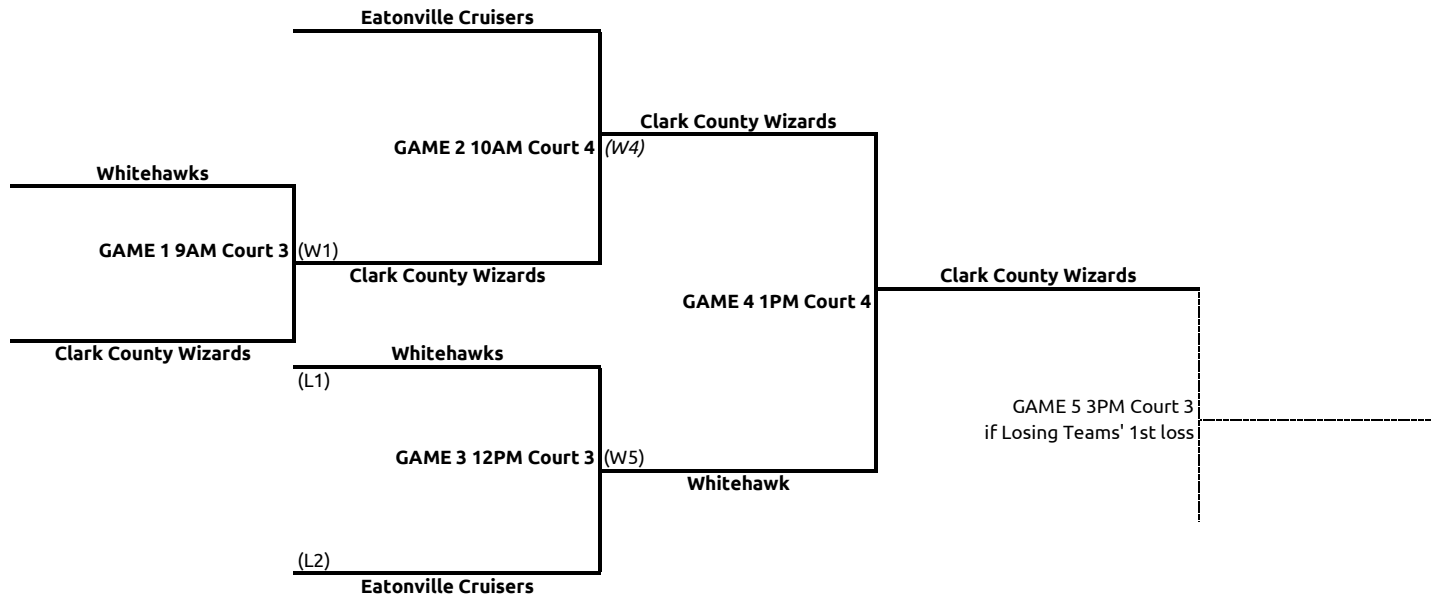

- (W6) 1ST Pierce County All Stars
- (L6) 2ND Pierce County Underdogs
- (L5) 3RD Grays Harbor Greyhawks
- (L3) 4TH Clark County Bearcats

Traditional Masters Division 1

at Capital High School

- (W4) 1ST Longview Kelso Warriors #1
- (L4) 2ND Pierce County Tacoma Ballers
- (L3) 3RD Grays Harbor Blackhawks

Traditional Masters Division 2

at Capital High School

- (W4) 1ST Longview Kelso Warriors #2
- (L4) 2ND Lewis County Vipers
- (L3) 3RD Clark County Trailblazers

Traditional Masters Division 3

at Capital High School

- (W4)** 1ST Pierce County Blue Dragon Warriors
- (L4)** 2ND Longview Kelso Warriors #3
- (L3)** 3RD Clark County Thunderblazers

Traditional Masters Division 4

at Capital High School

- (W4) 1ST Clark County Wizards
- (L4) 2ND Grays Harbor Whitehawks
- (L3) 3RD Eatonville Cruisers