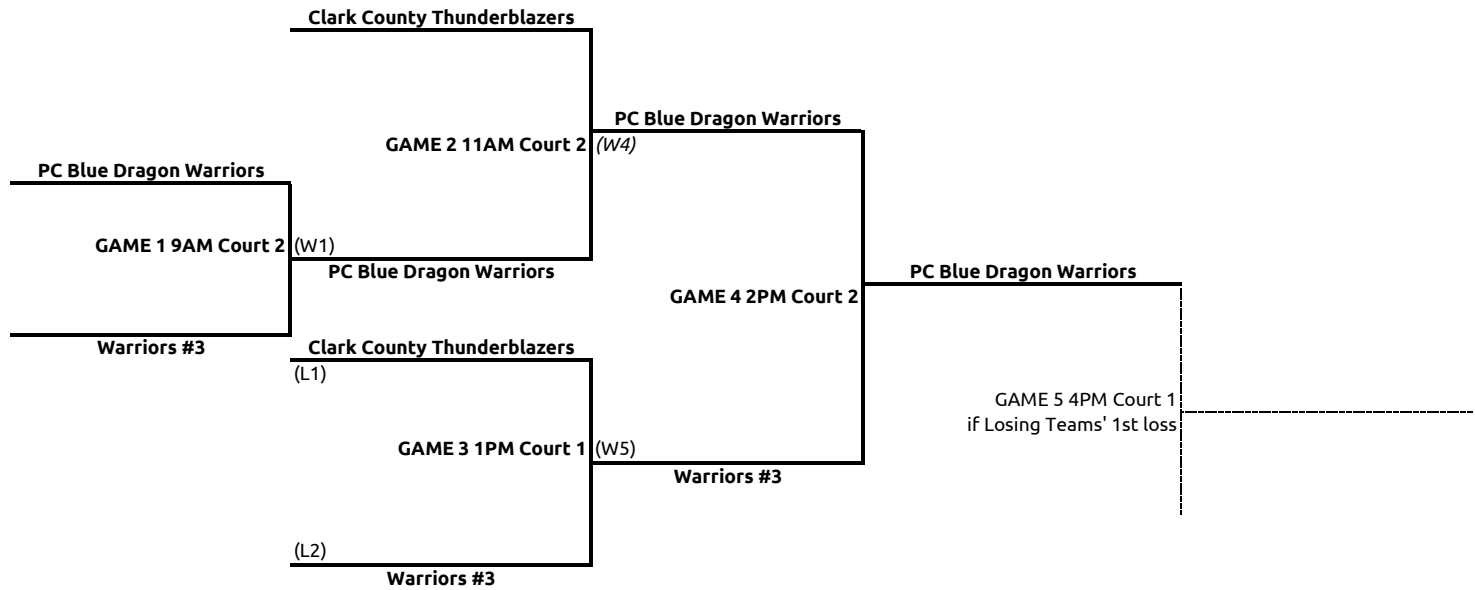

- (W6) 1ST Pierce County All Stars
- (L6) 2ND Pierce County Underdogs
- (L5) 3RD Grays Harbor Greyhawks
- (L3) 4TH Clark County Bearcats

Traditional Masters Division 1

at Capital High School

- (W4) 1ST Longview Kelso Warriors #1
- (L4) 2ND Pierce County Tacoma Ballers
- (L3) 3RD Grays Harbor Blackhawks

Traditional Masters Division 2

at Capital High School

- (W4) 1ST Longview Kelso Warriors #2
- (L4) 2ND Lewis County Vipers
- (L3) 3RD Clark County Trailblazers

Traditional Masters Division 3

at Capital High School

- (W4)** 1ST Pierce County Blue Dragon Warriors
- (L4)** 2ND Longview Kelso Warriors #3
- (L3)** 3RD Clark County Thunderblazers

Traditional Masters Division 4

at Capital High School

- (W4) 1ST Clark County Wizards
- (L4) 2ND Grays Harbor Whitehawks
- (L3) 3RD Eatonville Cruisers