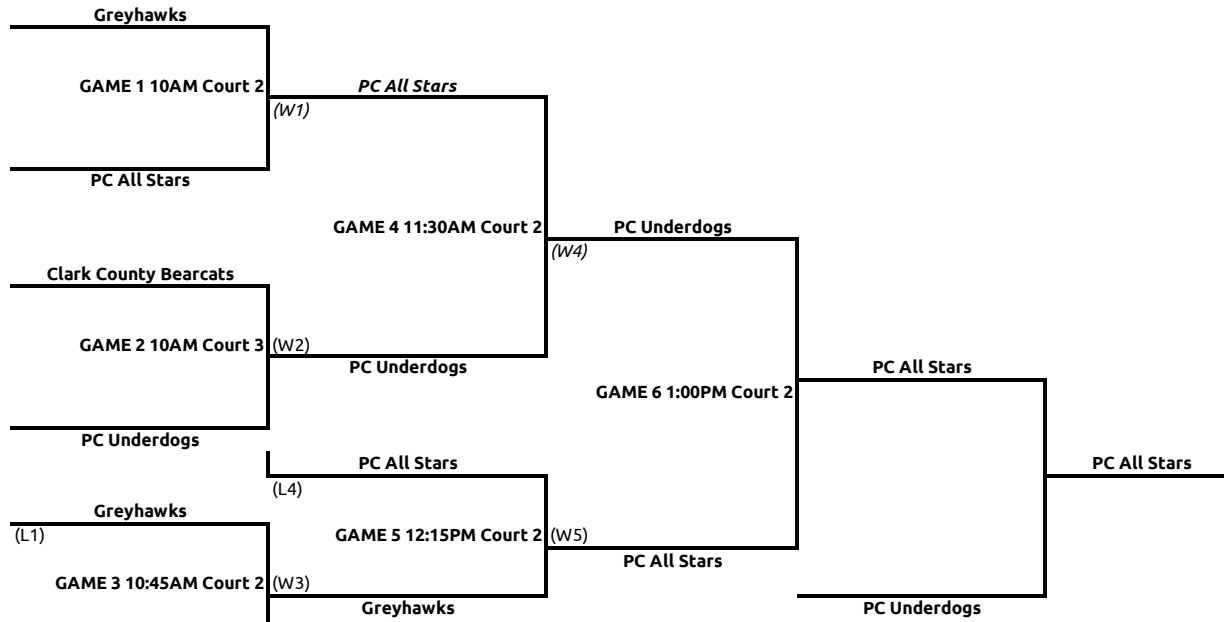

Skills Competition

SW SUB Reg. Capital	MARSHALL MS COURT 1	MARSHALL MS COURT 2
10:00AM	Team Skills Division 1 Game 1	Team Skills Division 1 Game 2
10:45AM	Team Skills Division 1 Game 3	Team Skills Division 2 Game 1
11:30AM	Team Skills Division 1 Game 4	Team Skills Division 2 Game 2
12:15PM	Team Skills Division 1 Game 5	Team Skills Division 2 Game 3
1:00PM	Team Skills Division 1 Game 6	Team Skills Division 2 Game 4
1:45PM	Team Skills Division 1 Game 7	Team Skills Division 2 Game 5

Team Skills Division 1

at Thurgood Marshall Middle School

- (W6) 1ST Grays Harbor Redhawks
- (L6) 2ND JBLM Tigers
- (L5) 3RD Lewis County Wildcats
- (L3) 4TH Clark County Pirates

Team Skills Division 2

at Thurgood Marshall Middle School

- (W6) 1ST Pierce County All Stars
- (L6) 2ND Pierce County Underdogs
- (L5) 3RD Grays Harbor Greyhawks
- (L3) 4TH Clark County Bearcats

Traditional Masters Division 1

at Capital High School

- (W4) 1ST Longview Kelso Warriors #1
- (L4) 2ND Pierce County Tacoma Ballers
- (L3) 3RD Grays Harbor Blackhawks

Traditional Masters Division 2

at Capital High School

- (W4) 1ST Longview Kelso Warriors #2
- (L4) 2ND Lewis County Vipers
- (L3) 3RD Clark County Trailblazers

Traditional Masters Division 3

at Capital High School