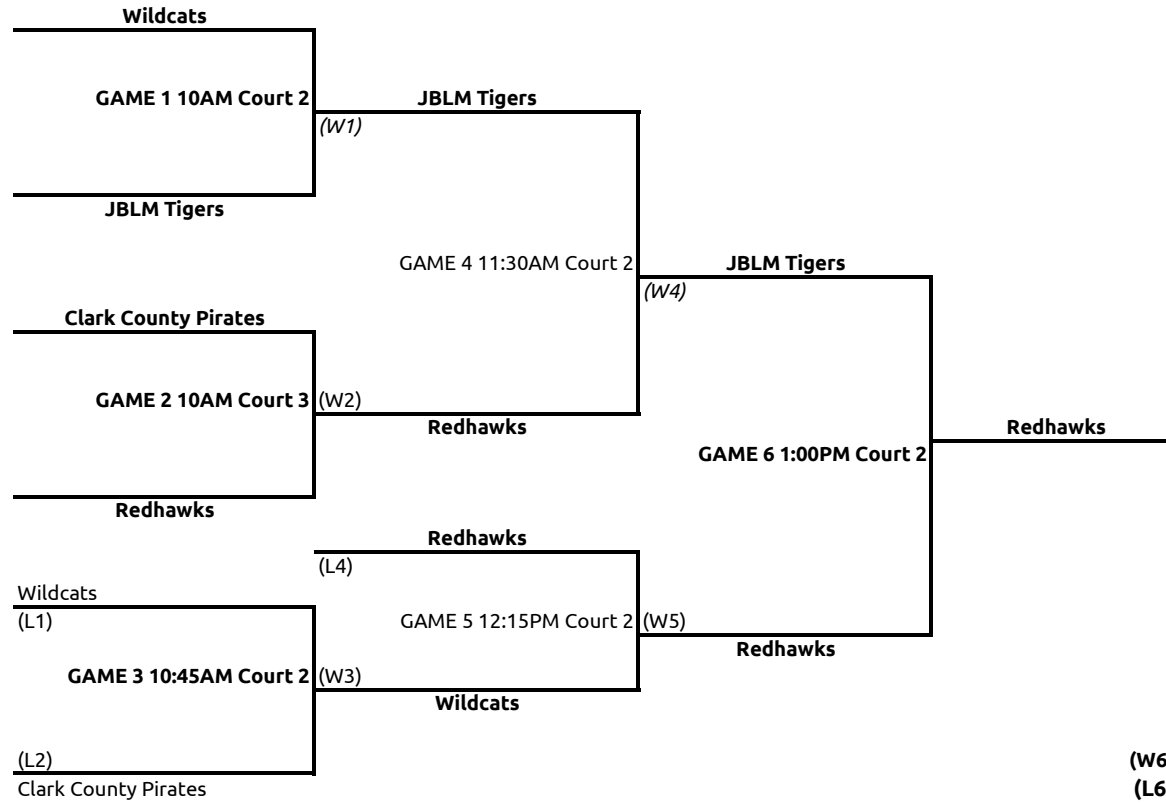

Team Skills Division 1

at Thurgood Marshall Middle School

- (W6) 1ST Grays Harbor Redhawks
- (L6) 2ND JBLM Tigers
- (L5) 3RD Lewis County Wildcats
- (L3) 4TH Clark County Pirates