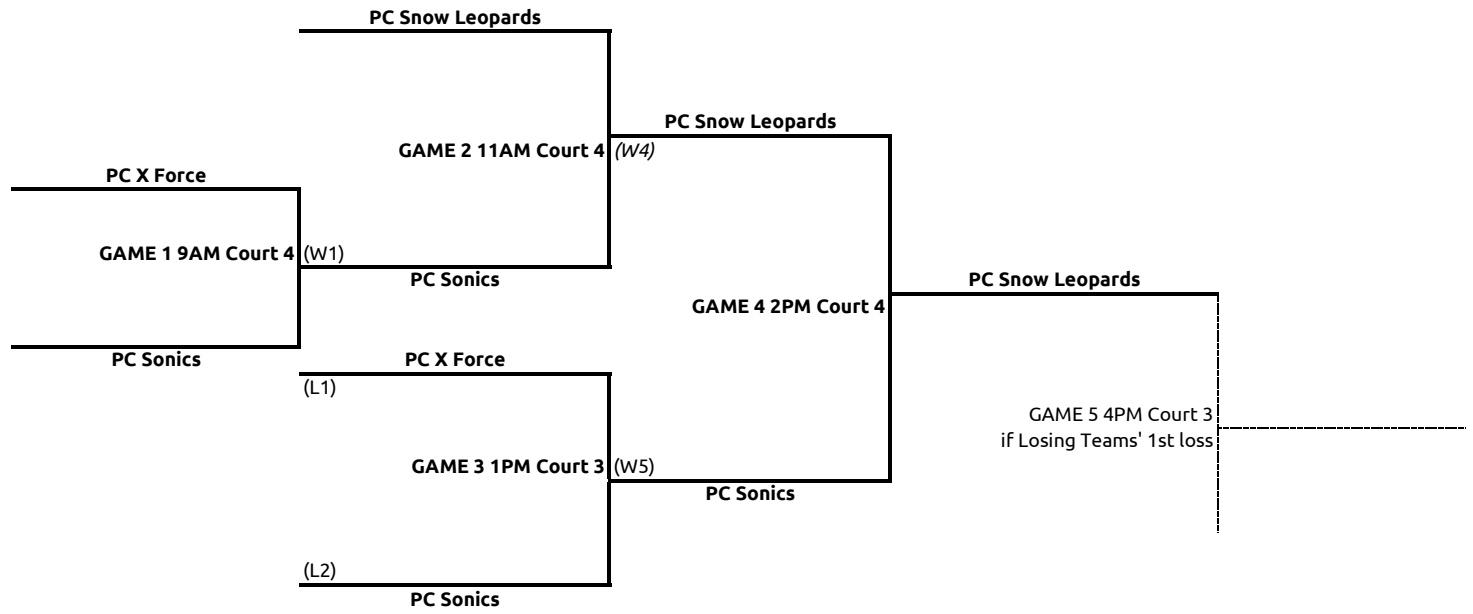

Traditional Masters Division 5

at Capital High School

- (W4) 1ST Clark County Gators
- (L4) 2ND Clark County Falcons
- (L3) 3RD Longview Kelso Warriors

Traditional Masters Division 6

at Capital High School