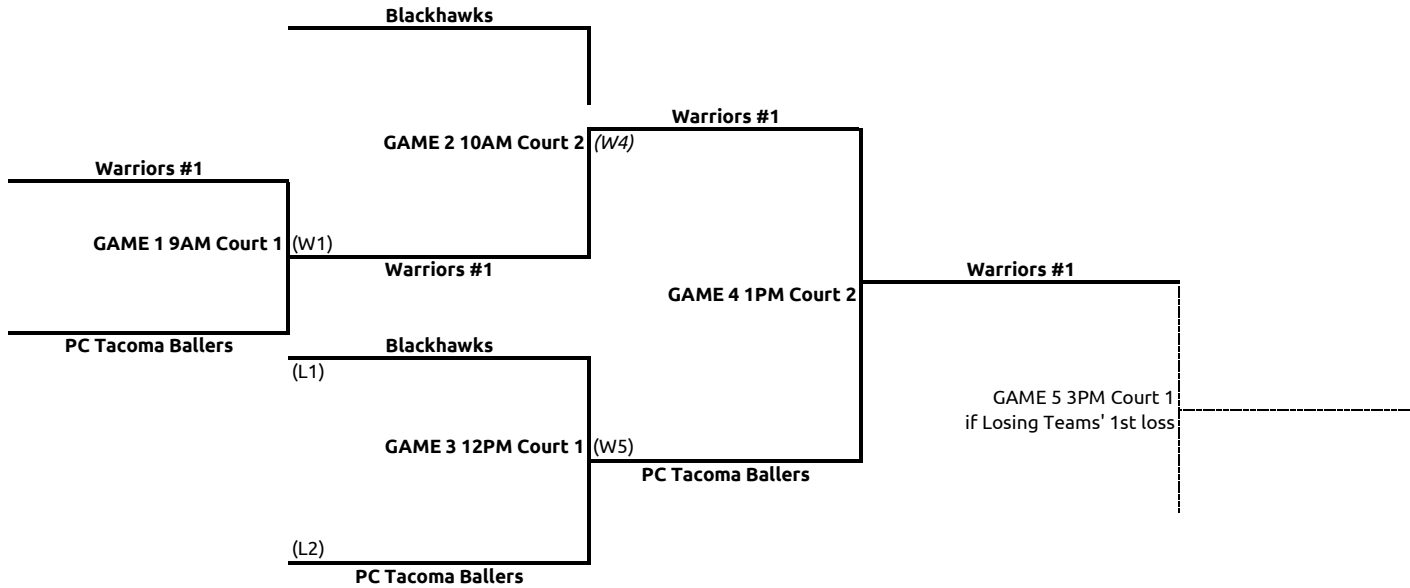

Skills Competition

SW SUB Reg. Capital	MARSHALL MS COURT 1	MARSHALL MS COURT 2
10:00AM	Team Skills Division 1 Game 1	Team Skills Division 1 Game 2
10:45AM	Team Skills Division 1 Game 3	Team Skills Division 2 Game 1
11:30AM	Team Skills Division 1 Game 4	Team Skills Division 2 Game 2
12:15PM	Team Skills Division 1 Game 5	Team Skills Division 2 Game 3
1:00PM	Team Skills Division 1 Game 6	Team Skills Division 2 Game 4
1:45PM	Team Skills Division 1 Game 7	Team Skills Division 2 Game 5

Team Skills Division 1

at Thurgood Marshall Middle School

- (W6) 1ST Grays Harbor Redhawks
- (L6) 2ND JBLM Tigers
- (L5) 3RD Lewis County Wildcats
- (L3) 4TH Clark County Pirates

Team Skills Division 2

at Thurgood Marshall Middle School

- (W6) 1ST Pierce County All Stars
- (L6) 2ND Pierce County Underdogs
- (L5) 3RD Grays Harbor Greyhawks
- (L3) 4TH Clark County Bearcats

Traditional Masters Division 1

at Capital High School

- (W4) 1ST Longview Kelso Warriors #1
- (L4) 2ND Pierce County Tacoma Ballers
- (L3) 3RD Grays Harbor Blackhawks

Traditional Masters Division 2

at Capital High School

- (W4) 1ST Longview Kelso Warriors #2
- (L4) 2ND Lewis County Vipers
- (L3) 3RD Clark County Trailblazers

Traditional Masters Division 3

at Capital High School