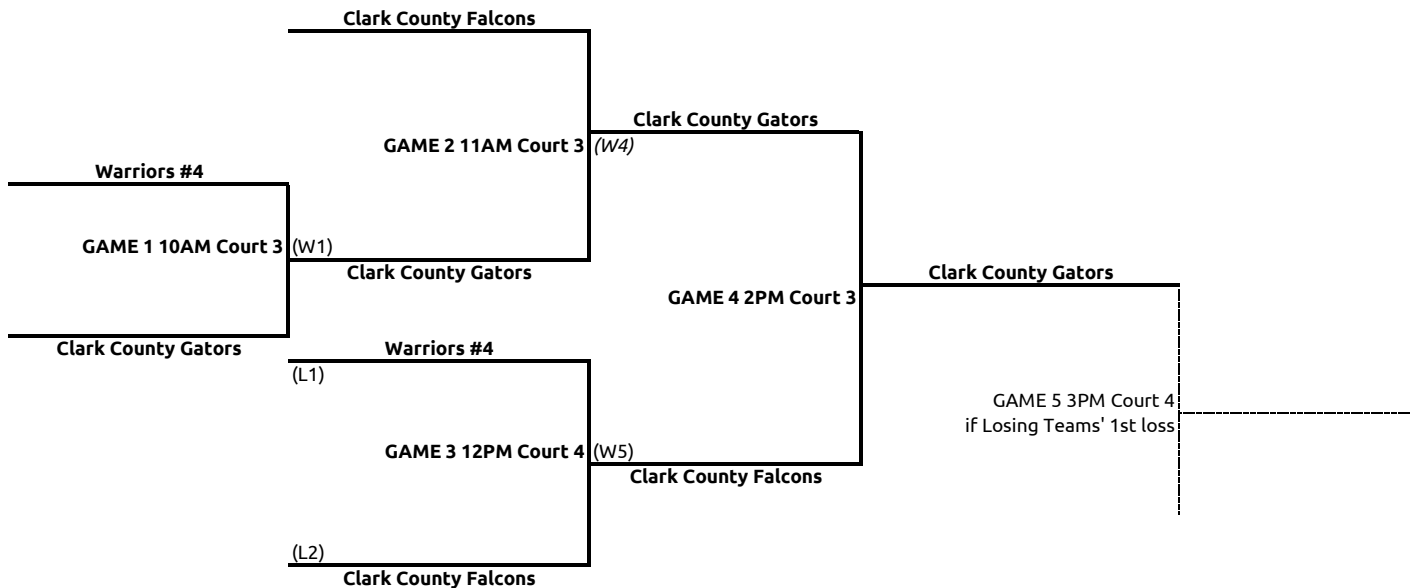

Traditional Masters Division 2

at Capital High School

- (W4) 1ST Longview Kelso Warriors #2
- (L4) 2ND Lewis County Vipers
- (L3) 3RD Clark County Trailblazers

Traditional Masters Division 3

at Capital High School

- (W4)** 1ST Pierce County Blue Dragon Warriors
- (L4)** 2ND Longview Kelso Warriors #3
- (L3)** 3RD Clark County Thunderblazers

Traditional Masters Division 4

at Capital High School

- (W4) 1ST Clark County Wizards
- (L4) 2ND Grays Harbor Whitehawks
- (L3) 3RD Eatonville Cruisers

Traditional Masters Division 5

at Capital High School

- (W4) 1ST Clark County Gators
- (L4) 2ND Clark County Falcons
- (L3) 3RD Longview Kelso Warriors

Traditional Masters Division 6

at Capital High School