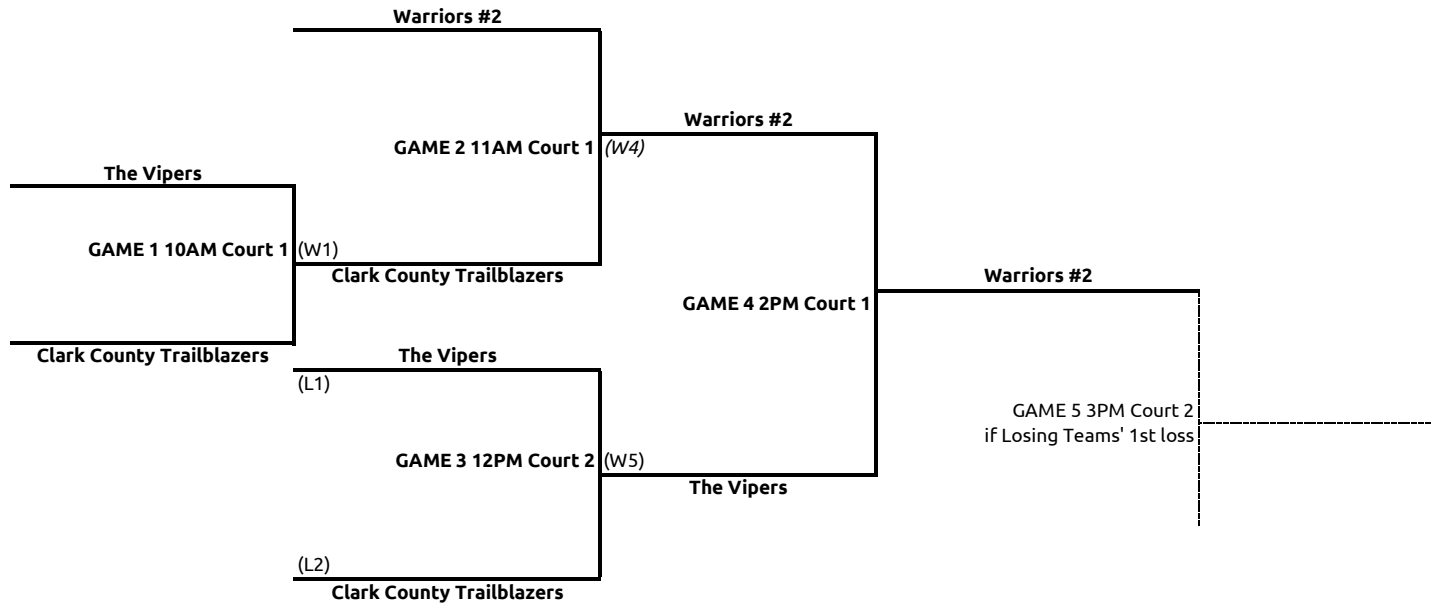

- (W6) 1ST Pierce County All Stars
- (L6) 2ND Pierce County Underdogs
- (L5) 3RD Grays Harbor Greyhawks
- (L3) 4TH Clark County Bearcats

Traditional Masters Division 1

at Capital High School

- (W4) 1ST Longview Kelso Warriors #1
- (L4) 2ND Pierce County Tacoma Ballers
- (L3) 3RD Grays Harbor Blackhawks

Traditional Masters Division 2

at Capital High School

- (W4) 1ST Longview Kelso Warriors #2
- (L4) 2ND Lewis County Vipers
- (L3) 3RD Clark County Trailblazers

Traditional Masters Division 3

at Capital High School