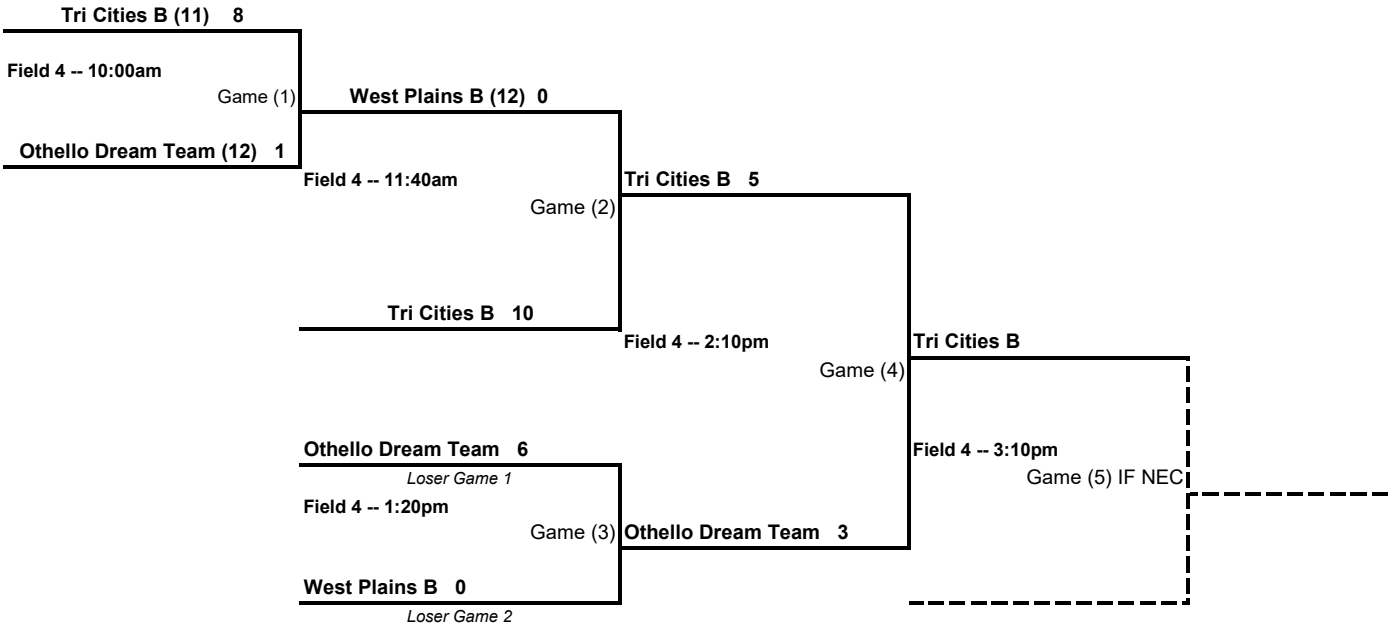

Division: Group D

- 1ST PLACE Tri Cities B
- 2ND PLACE Othello Dream Team
- 3RD PLACE West Plains B

ALL advance to state