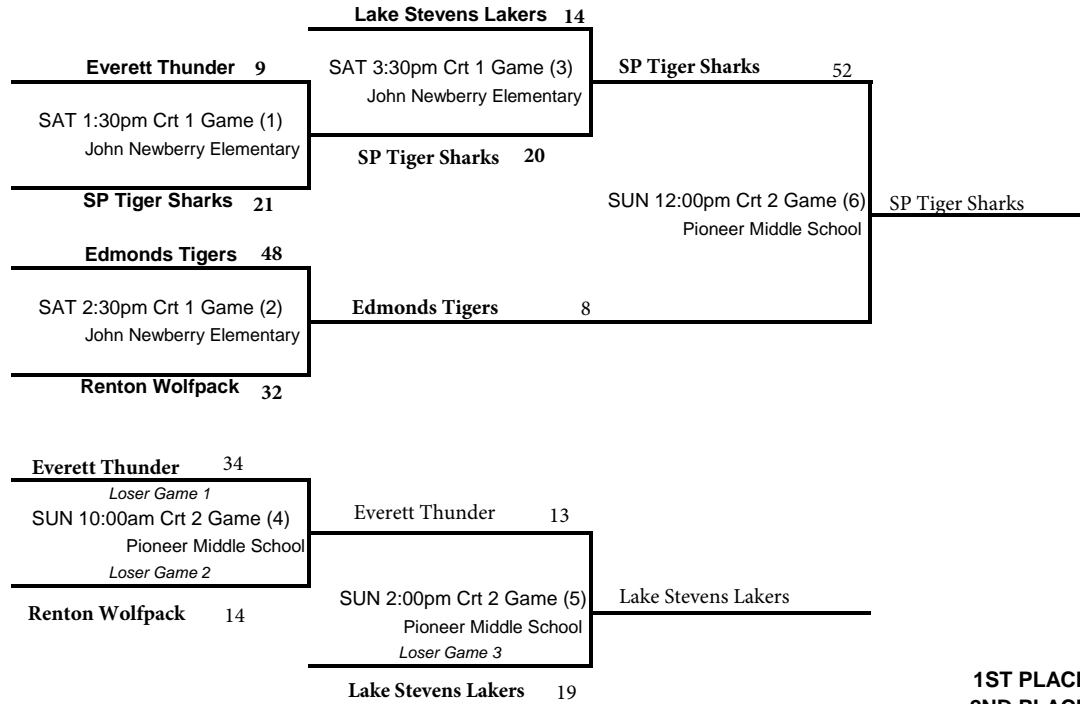

Division: 1

- 1ST PLACE** Tri-Cities Suns 1
- 2ND PLACE** Burien Huskies
- 3RD PLACE** Renton Outlaws
- 4TH PLACE** Skagit Sunburts
- 5TH PLACE** BKAT Jaguars
- 6TH PLACE** Thurston County WildcatsKAT

Division: 2

- 1ST PLACE** Lewis County Sonics
- 2ND PLACE** Grays Harbor Blackhawks
- 3RD PLACE** Tri-Cities Suns 2
- 4TH PLACE** PCFA Eagles
- 5TH PLACE** Lake Stevens Vikings
- 6TH PLACE** Auburn Parks All Stars

Division: 3

- 1ST PLACE** CCS Team 1
- 2ND PLACE** Everett Blue Thunder
- 3RD PLACE** Shoreline Spartans
- 4TH PLACE** Spokane Valley Stars 2
- 5TH PLACE** Lewis County Blazers

Division: 4

- 1ST PLACE** Spokane's Wolfpack White
- 2ND PLACE** Federal Way Thunder Steelers
- 3RD PLACE** Clark County Ducks
- 4TH PLACE** Tri-Cities Sonics
- 5TH PLACE** Wenatchee Jammers

Division: 5

- 1ST PLACE** SP Tiger Sharks
- 2ND PLACE** Edmonds Tigers
- 3RD PLACE** Lake Stevens Lakers
- 4TH PLACE** Everett Thunder
- 5TH PLACE** Renton Wolfpack

Division: 6

- 1ST PLACE** Clark County Gators
- 2ND PLACE** Shoreline Shorelions
- 3RD PLACE** CCS Team 2
- 4TH PLACE** Everett Panthers
- 5TH PLACE** North Sound All Stars