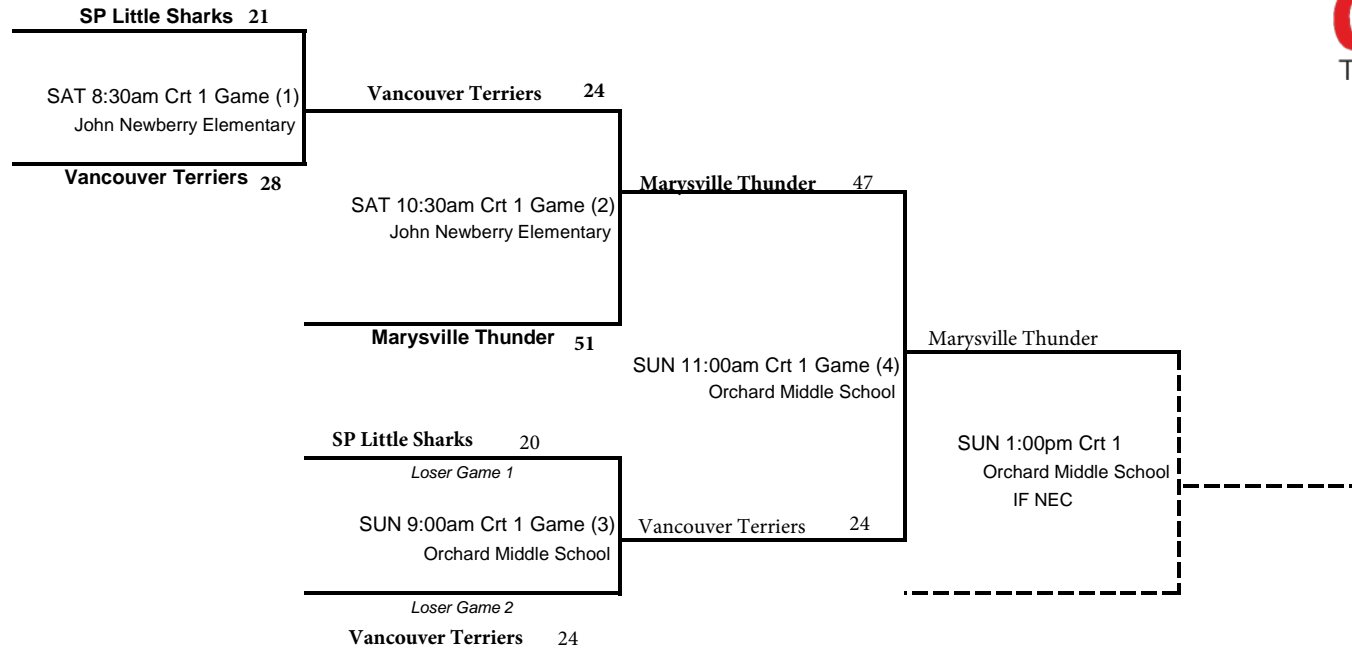

- 1ST PLACE** Tahoma Grizzly Bears
- 2ND PLACE** Edmonds Wildcats
- 3RD PLACE** Sumner Bonnie Lake Spartans
- 4TH PLACE** Spokane Panthers
- 5TH PLACE** Tri-Cities Bombers

Division: Seniors 2

- 1ST PLACE** Marysville Thunder
- 2ND PLACE** Vancouver Terriers
- 3RD PLACE** SP Little Sharks