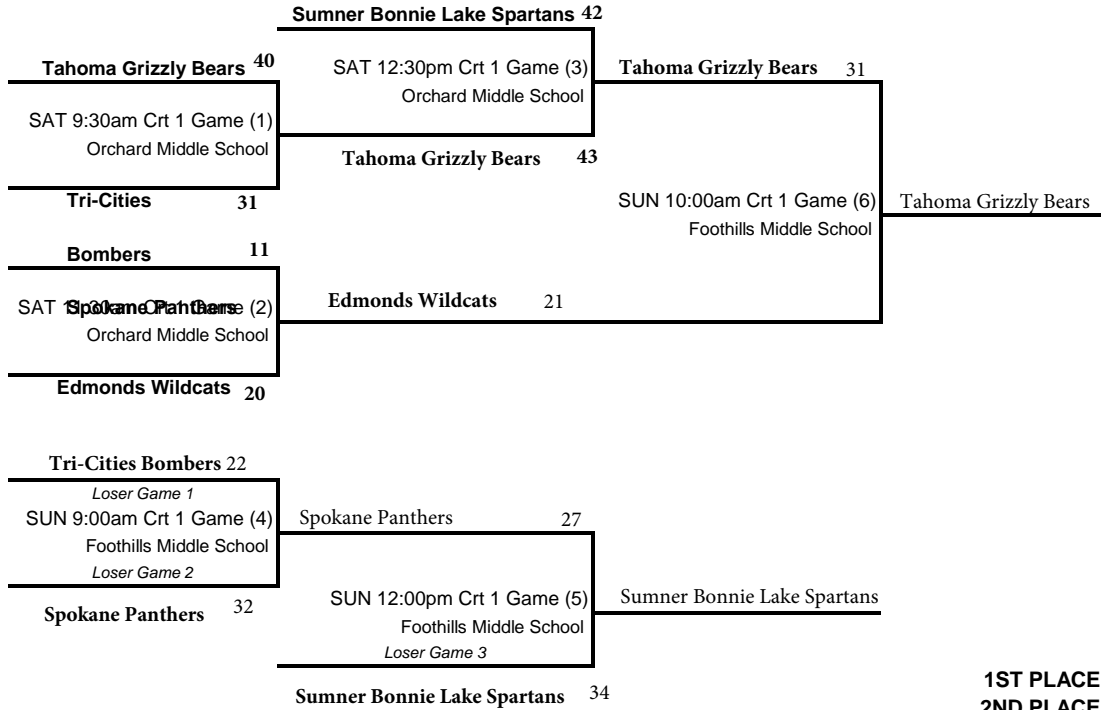

Division: Seniors 1

- **1ST PLACE** Tahoma Grizzly Bears
- **2ND PLACE** Edmonds Wildcats
- **3RD PLACE** Sumner Bonnie Lake Spartans
- **4TH PLACE** Spokane Panthers
- **5TH PLACE** Tri-Cities Bombers