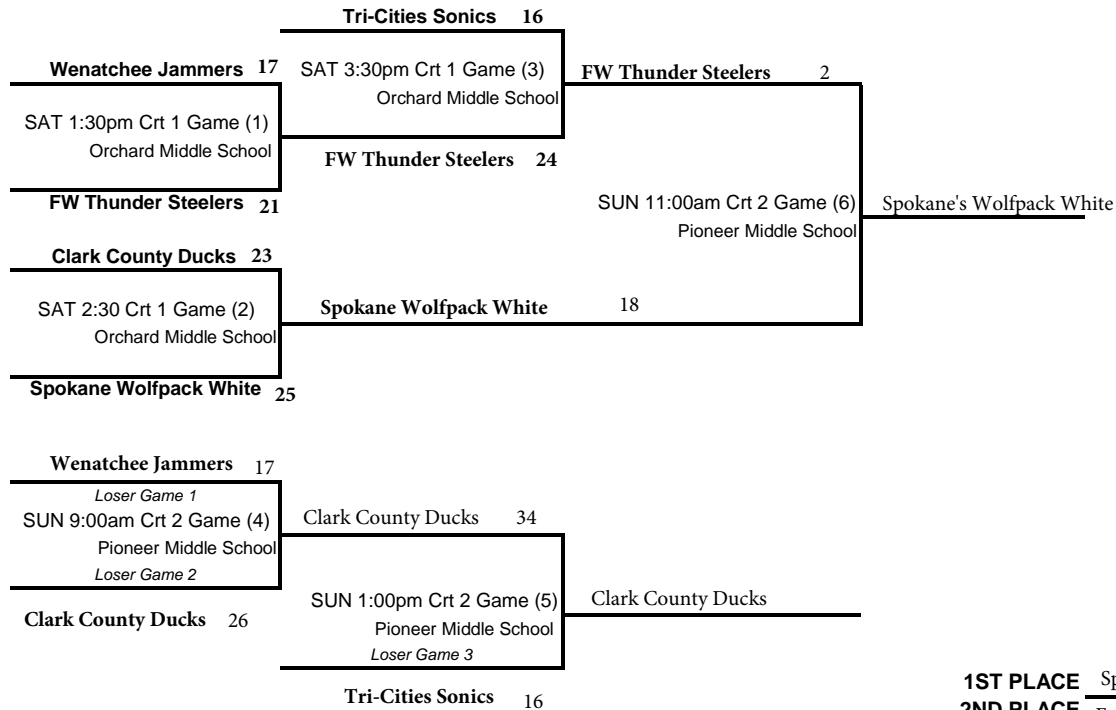

Division: 1

- 1ST PLACE** Tri-Cities Suns 1
- 2ND PLACE** Burien Huskies
- 3RD PLACE** Renton Outlaws
- 4TH PLACE** Skagit Sunburts
- 5TH PLACE** BKAT Jaguars
- 6TH PLACE** Thurston County WildcatsKAT

Division: 2

- 1ST PLACE** Lewis County Sonics
- 2ND PLACE** Grays Harbor Blackhawks
- 3RD PLACE** Tri-Cities Suns 2
- 4TH PLACE** PCFA Eagles
- 5TH PLACE** Lake Stevens Vikings
- 6TH PLACE** Auburn Parks All Stars

Division: 3

- 1ST PLACE** CCS Team 1
- 2ND PLACE** Everett Blue Thunder
- 3RD PLACE** Shoreline Spartans
- 4TH PLACE** Spokane Valley Stars 2
- 5TH PLACE** Lewis County Blazers

Division: 4

- 1ST PLACE** Spokane's Wolfpack White
- 2ND PLACE** Federal Way Thunder Steelers
- 3RD PLACE** Clark County Ducks
- 4TH PLACE** Tri-Cities Sonics
- 5TH PLACE** Wenatchee Jammers

Division: 5

- 1ST PLACE** SP Tiger Sharks
- 2ND PLACE** Edmonds Tigers
- 3RD PLACE** Lake Stevens Lakers
- 4TH PLACE** Everett Thunder
- 5TH PLACE** Renton Wolfpack

Division: 6

- 1ST PLACE** Clark County Gators
- 2ND PLACE** Shoreline Shorelions
- 3RD PLACE** CCS Team 2
- 4TH PLACE** Everett Panthers
- 5TH PLACE** North Sound All Stars