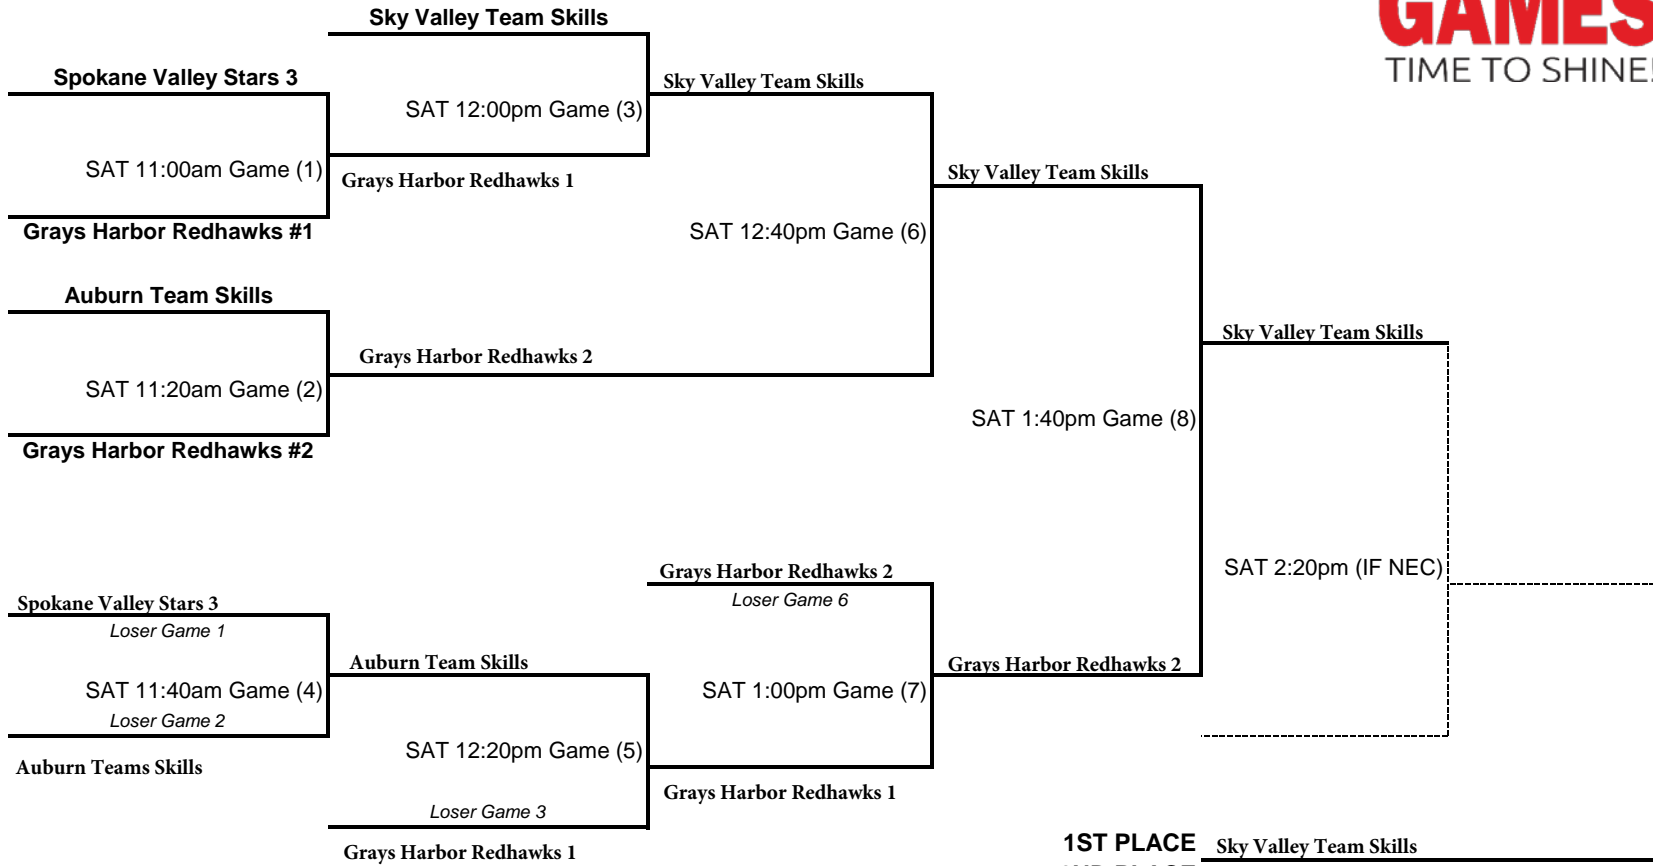

Auburn Parks Juniors

SUN 12:00pm Crt 1
John Newberry Elementary
(IF NEC)

BKAT Bobcats

1ST PLACE BKAT Bobcats

2ND PLACE Auburn Parks Juniors

Division: Team Skills

Location: Foothills Middle School Auxillary Gym

- 1ST PLACE** Sky Valley Team Skills
- 2ND PLACE** Grays Harbor Red Hawks 2
- 3RD PLACE** Grays Harbor Red Hawks 1
- 4TH PLACE** Auburn Team Skills
- 5TH PLACE** Spokane Valley Stars 3

**Special Olympics Washington
 Individual Skills @Foothills Middle School Sat 9-11am**