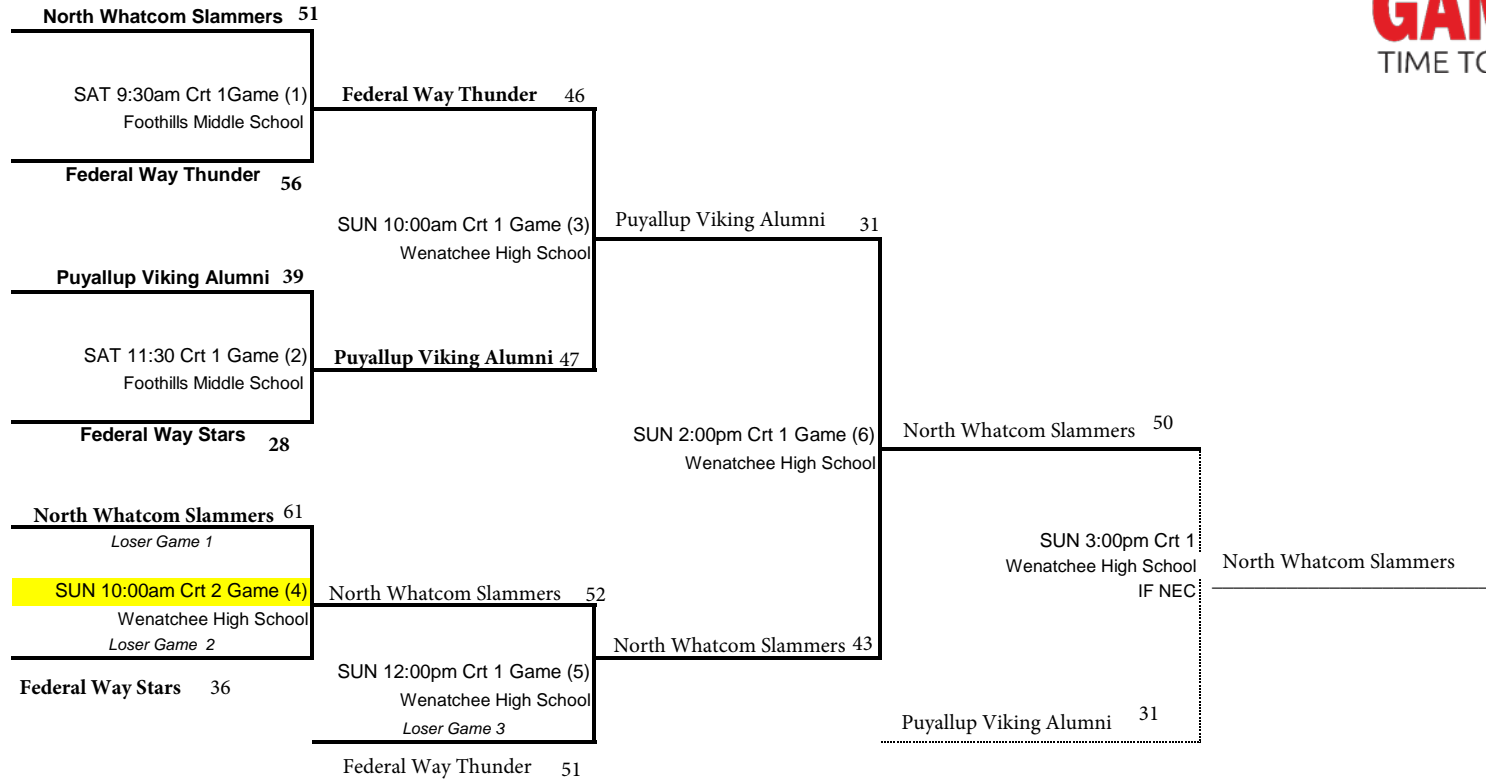

- 1ST PLACE** Lewis County Sonics
- 2ND PLACE** Grays Harbor Blackhawks
- 3RD PLACE** Tri-Cities Suns 2
- 4TH PLACE** PCFA Eagles
- 5TH PLACE** Lake Stevens Vikings
- 6TH PLACE** Auburn Parks All Stars

Division: 3

- 1ST PLACE** CCS Team 1
- 2ND PLACE** Everett Blue Thunder
- 3RD PLACE** Shoreline Spartans
- 4TH PLACE** Spokane Valley Stars 2
- 5TH PLACE** Lewis County Blazers

Division: 4

- 1ST PLACE** Spokane's Wolfpack White
- 2ND PLACE** Federal Way Thunder Steelers
- 3RD PLACE** Clark County Ducks
- 4TH PLACE** Tri-Cities Sonics
- 5TH PLACE** Wenatchee Jammers

Division: 5

- 1ST PLACE** SP Tiger Sharks
- 2ND PLACE** Edmonds Tigers
- 3RD PLACE** Lake Stevens Lakers
- 4TH PLACE** Everett Thunder
- 5TH PLACE** Renton Wolfpack

Division: 6

- 1ST PLACE** Clark County Gators
- 2ND PLACE** Shoreline Shorelions
- 3RD PLACE** CCS Team 2
- 4TH PLACE** Everett Panthers
- 5TH PLACE** North Sound All Stars

Division: Unified 1

- 1st Place** North Whatcom Slammers
- 2nd Place** Puyallup Viking Alumni
- 3rd Place** Federal Way Thunder
- 4th Place** Federal Way Stars

Division: Unified 2

- 1st Place** PCFA All Stars
- 2nd Place** UW Unified
- 3rd Place** Spokane's Wolfpack
- 4th Place** Cheney Parks and Recreation