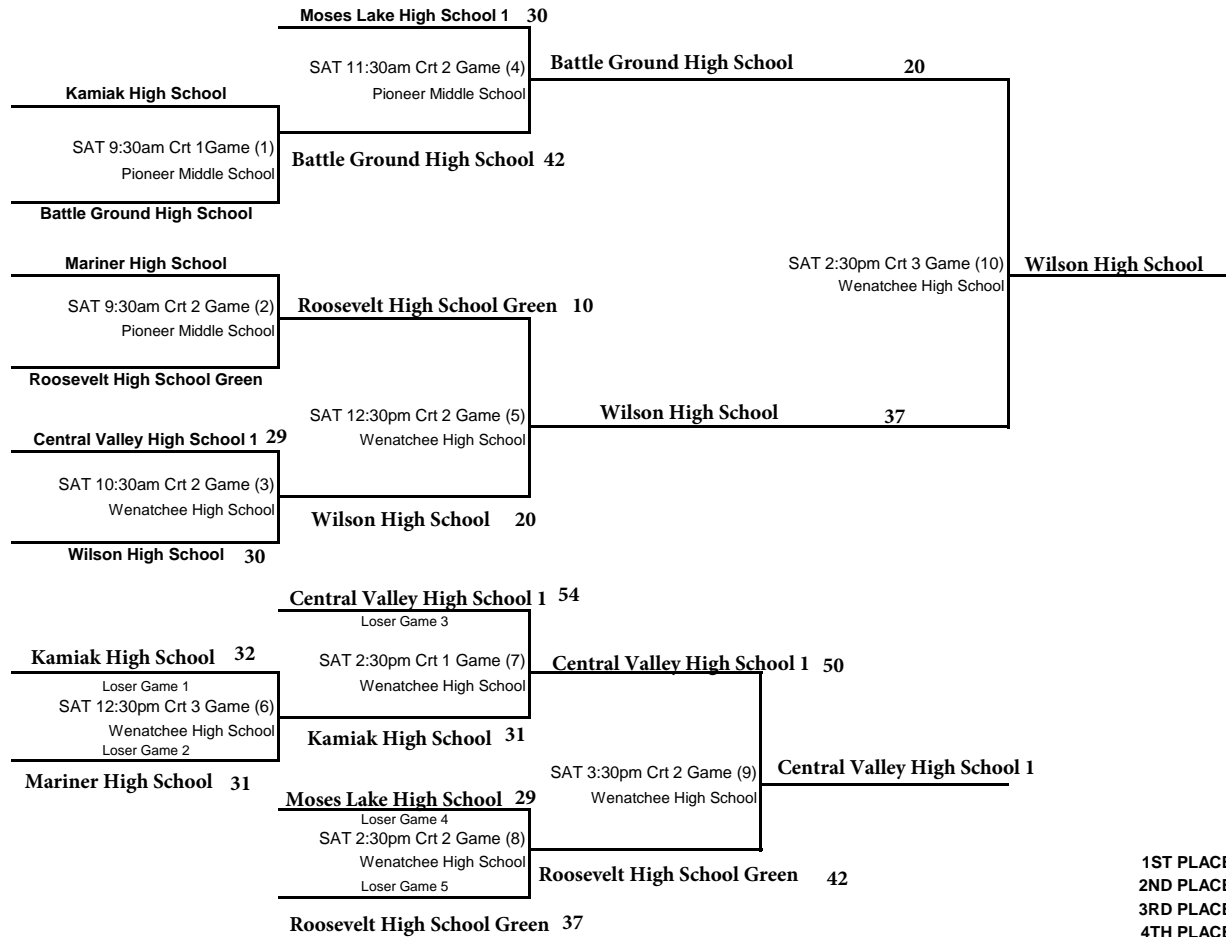

Division: Unified High School 2

- 1ST PLACE Wilson High School
- 2ND PLACE Battle Ground High School
- 3RD PLACE Central Valley High School 1
- 4TH PLACE Roosevelt High School Green
- 5TH PLACE Moses Lake High School 1
- 6TH PLACE Kamiak High School
- 7TH PLACE Mariner High School