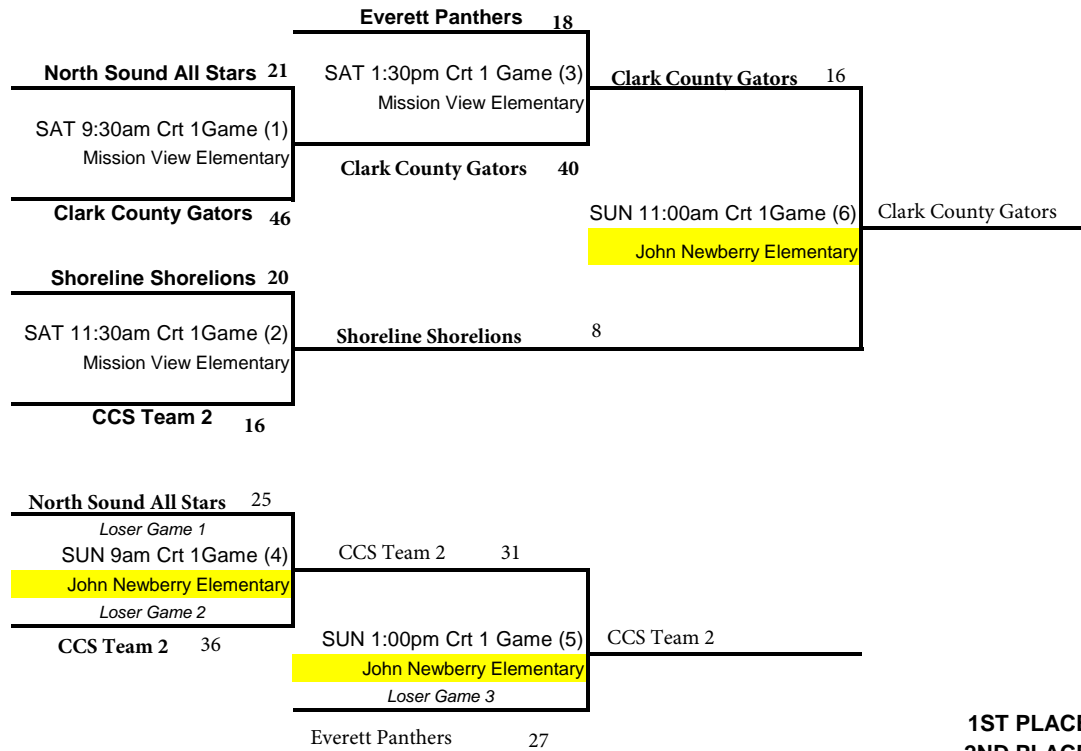

Division: 1

- 1ST PLACE** Tri-Cities Suns 1
- 2ND PLACE** Burien Huskies
- 3RD PLACE** Renton Outlaws
- 4TH PLACE** Skagit Sunburts
- 5TH PLACE** BKAT Jaguars
- 6TH PLACE** Thurston County WildcatsKAT

Division: 2

- 1ST PLACE** Lewis County Sonics
- 2ND PLACE** Grays Harbor Blackhawks
- 3RD PLACE** Tri-Cities Suns 2
- 4TH PLACE** PCFA Eagles
- 5TH PLACE** Lake Stevens Vikings
- 6TH PLACE** Auburn Parks All Stars

Division: 3

- 1ST PLACE** CCS Team 1
- 2ND PLACE** Everett Blue Thunder
- 3RD PLACE** Shoreline Spartans
- 4TH PLACE** Spokane Valley Stars 2
- 5TH PLACE** Lewis County Blazers

Division: 4

- 1ST PLACE** Spokane's Wolfpack White
- 2ND PLACE** Federal Way Thunder Steelers
- 3RD PLACE** Clark County Ducks
- 4TH PLACE** Tri-Cities Sonics
- 5TH PLACE** Wenatchee Jammers

Division: 5

- 1ST PLACE** SP Tiger Sharks
- 2ND PLACE** Edmonds Tigers
- 3RD PLACE** Lake Stevens Lakers
- 4TH PLACE** Everett Thunder
- 5TH PLACE** Renton Wolfpack

Division: 6

- 1ST PLACE** Clark County Gators
- 2ND PLACE** Shoreline Shorelions
- 3RD PLACE** CCS Team 2
- 4TH PLACE** Everett Panthers
- 5TH PLACE** North Sound All Stars