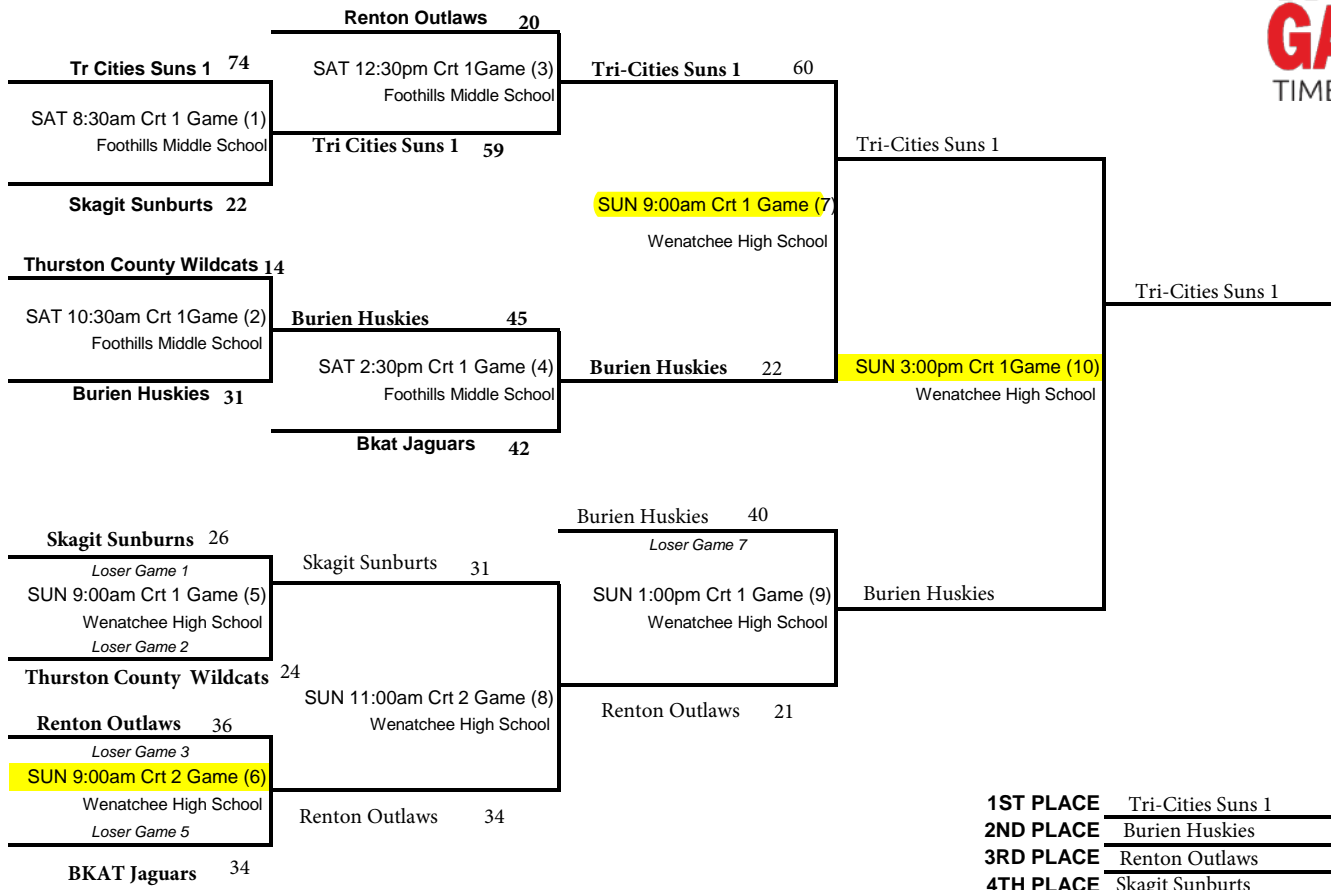

Division: 1

- 1ST PLACE** Tri-Cities Suns 1
- 2ND PLACE** Burien Huskies
- 3RD PLACE** Renton Outlaws
- 4TH PLACE** Skagit Sunburts
- 5TH PLACE** BKAT Jaguars
- 6TH PLACE** Thurston County WildcatsKAT

Division: 2

- 1ST PLACE** Lewis County Sonics
- 2ND PLACE** Grays Harbor Blackhawks
- 3RD PLACE** Tri-Cities Suns 2
- 4TH PLACE** PCFA Eagles
- 5TH PLACE** Lake Stevens Vikings
- 6TH PLACE** Auburn Parks All Stars

Division: 5

- 1ST PLACE** SP Tiger Sharks
- 2ND PLACE** Edmonds Tigers
- 3RD PLACE** Lake Stevens Lakers
- 4TH PLACE** Everett Thunder
- 5TH PLACE** Renton Wolfpack

Division: 6

- 1ST PLACE** Clark County Gators
- 2ND PLACE** Shoreline Shorelions
- 3RD PLACE** CCS Team 2
- 4TH PLACE** Everett Panthers
- 5TH PLACE** North Sound All Stars