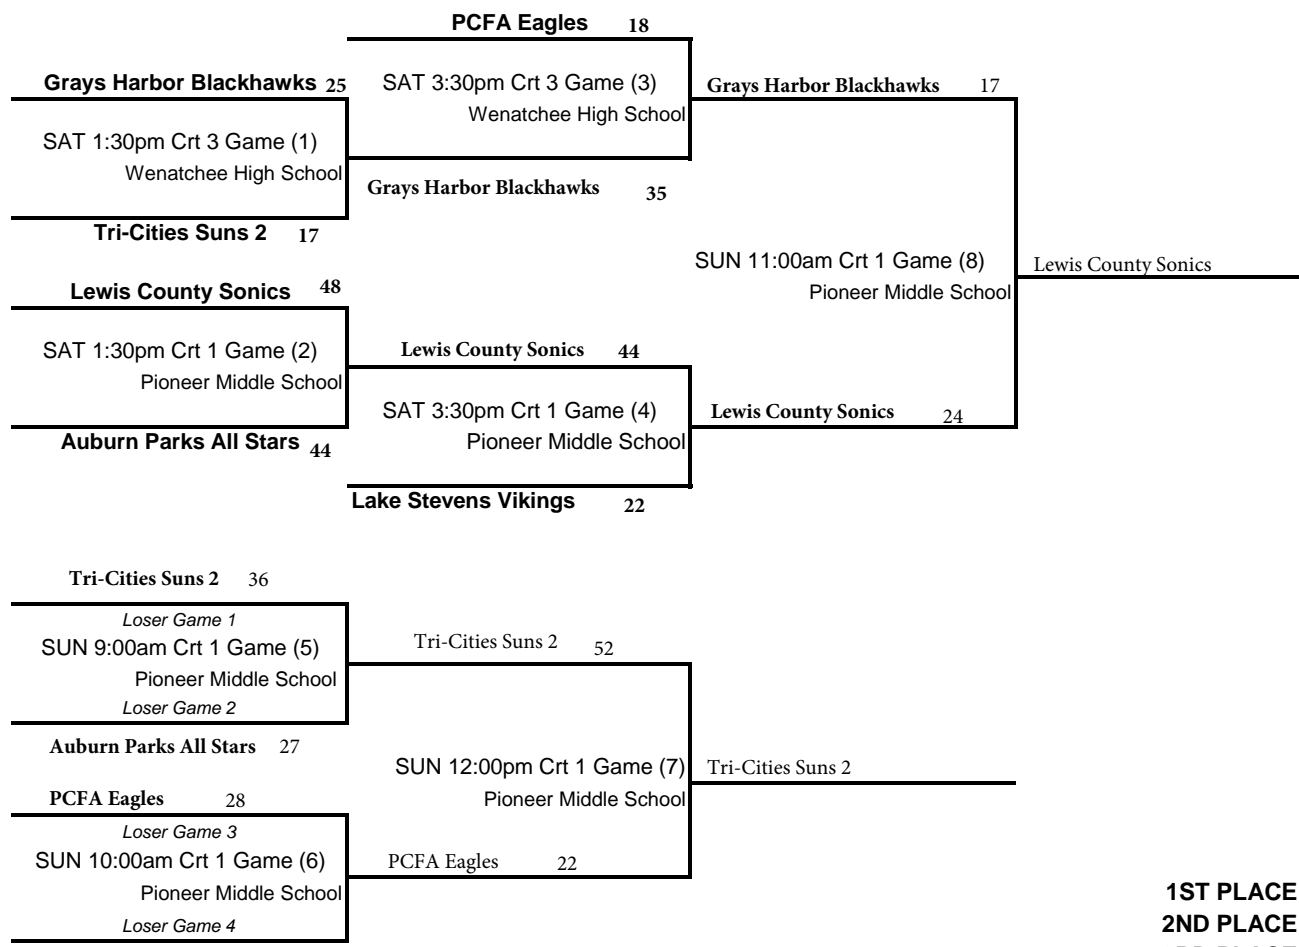

Division: 1

- 1ST PLACE** Tri-Cities Suns 1
- 2ND PLACE** Burien Huskies
- 3RD PLACE** Renton Outlaws
- 4TH PLACE** Skagit Sunburts
- 5TH PLACE** BKAT Jaguars
- 6TH PLACE** Thurston County WildcatsKAT

Division: 2

- 1ST PLACE** Lewis County Sonics
- 2ND PLACE** Grays Harbor Blackhawks
- 3RD PLACE** Tri-Cities Suns 2
- 4TH PLACE** PCFA Eagles
- 5TH PLACE** Lake Stevens Vikings
- 6TH PLACE** Auburn Parks All Stars

Division: 3

- 1ST PLACE** CCS Team 1
- 2ND PLACE** Everett Blue Thunder
- 3RD PLACE** Shoreline Spartans
- 4TH PLACE** Spokane Valley Stars 2
- 5TH PLACE** Lewis County Blazers

Division: 4

- 1ST PLACE** Spokane's Wolfpack White
- 2ND PLACE** Federal Way Thunder Steelers
- 3RD PLACE** Clark County Ducks
- 4TH PLACE** Tri-Cities Sonics
- 5TH PLACE** Wenatchee Jammers

Division: 5

- 1ST PLACE** SP Tiger Sharks
- 2ND PLACE** Edmonds Tigers
- 3RD PLACE** Lake Stevens Lakers
- 4TH PLACE** Everett Thunder
- 5TH PLACE** Renton Wolfpack

Division: 6

- 1ST PLACE** Clark County Gators
- 2ND PLACE** Shoreline Shorelions
- 3RD PLACE** CCS Team 2
- 4TH PLACE** Everett Panthers
- 5TH PLACE** North Sound All Stars