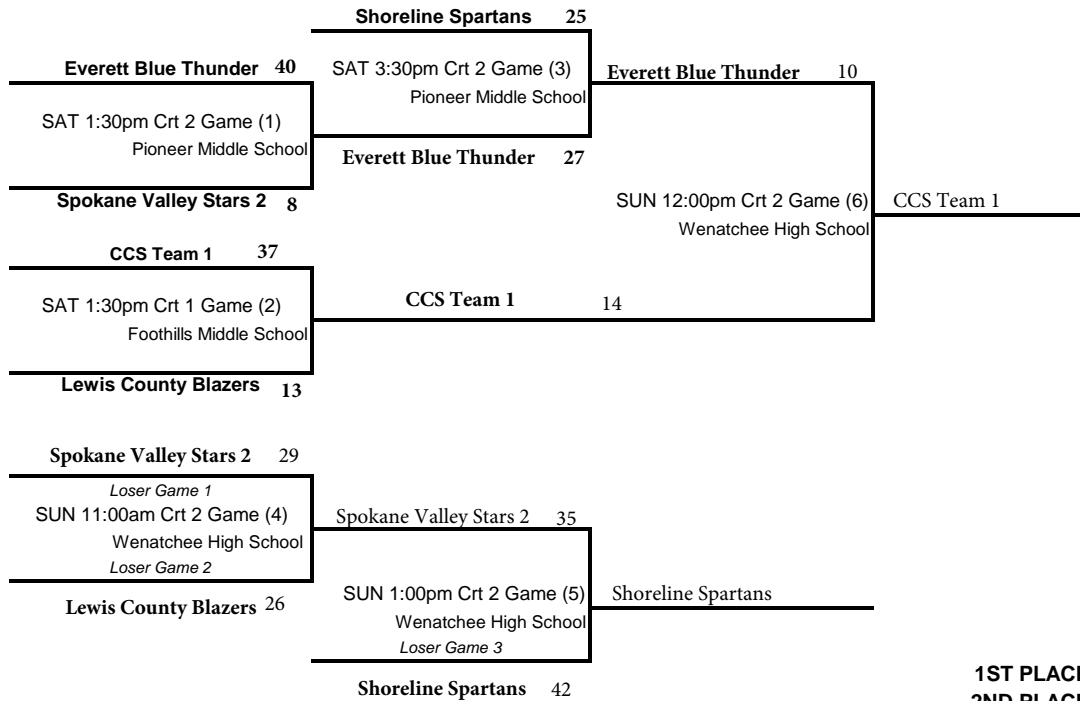

Division: 1

- 1ST PLACE** Tri-Cities Suns 1
- 2ND PLACE** Burien Huskies
- 3RD PLACE** Renton Outlaws
- 4TH PLACE** Skagit Sunburts
- 5TH PLACE** BKAT Jaguars
- 6TH PLACE** Thurston County WildcatsKAT

Division: 2

- 1ST PLACE** Lewis County Sonics
- 2ND PLACE** Grays Harbor Blackhawks
- 3RD PLACE** Tri-Cities Suns 2
- 4TH PLACE** PCFA Eagles
- 5TH PLACE** Lake Stevens Vikings
- 6TH PLACE** Auburn Parks All Stars

Division: 3

- 1ST PLACE** CCS Team 1
- 2ND PLACE** Everett Blue Thunder
- 3RD PLACE** Shoreline Spartans
- 4TH PLACE** Spokane Valley Stars 2
- 5TH PLACE** Lewis County Blazers

Division: 4

- 1ST PLACE** Spokane's Wolfpack White
- 2ND PLACE** Federal Way Thunder Steelers
- 3RD PLACE** Clark County Ducks
- 4TH PLACE** Tri-Cities Sonics
- 5TH PLACE** Wenatchee Jammers

Division: 5

- 1ST PLACE** SP Tiger Sharks
- 2ND PLACE** Edmonds Tigers
- 3RD PLACE** Lake Stevens Lakers
- 4TH PLACE** Everett Thunder
- 5TH PLACE** Renton Wolfpack

Division: 6

- 1ST PLACE** Clark County Gators
- 2ND PLACE** Shoreline Shorelions
- 3RD PLACE** CCS Team 2
- 4TH PLACE** Everett Panthers
- 5TH PLACE** North Sound All Stars