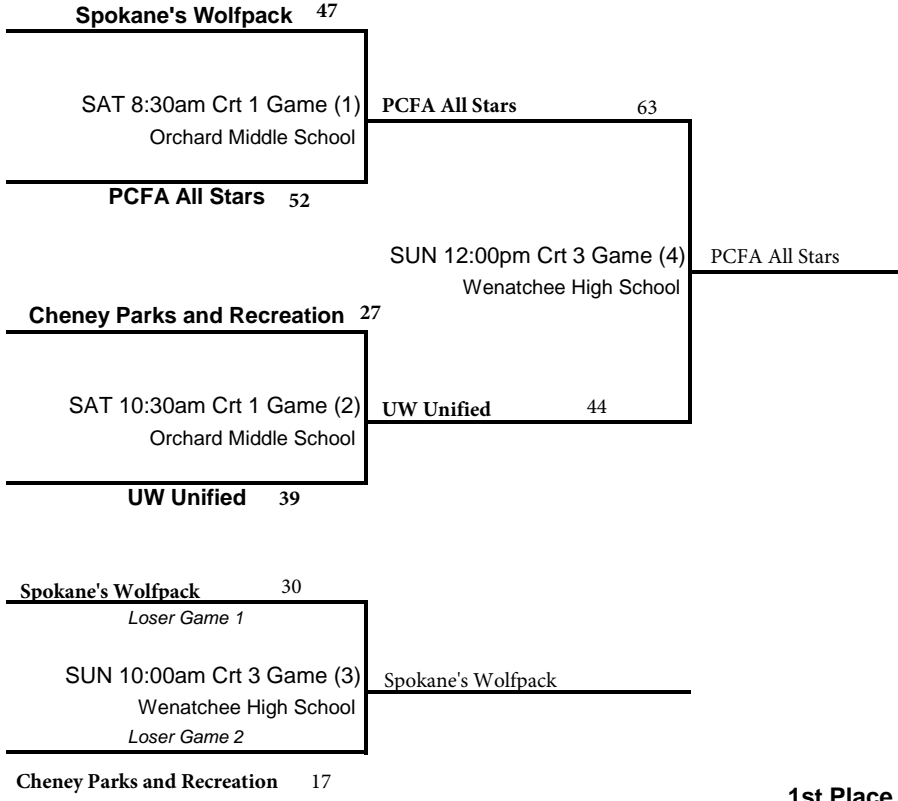

- 1ST PLACE** Lewis County Sonics
- 2ND PLACE** Grays Harbor Blackhawks
- 3RD PLACE** Tri-Cities Suns 2
- 4TH PLACE** PCFA Eagles
- 5TH PLACE** Lake Stevens Vikings
- 6TH PLACE** Auburn Parks All Stars

Division: 3

- 1ST PLACE** CCS Team 1
- 2ND PLACE** Everett Blue Thunder
- 3RD PLACE** Shoreline Spartans
- 4TH PLACE** Spokane Valley Stars 2
- 5TH PLACE** Lewis County Blazers

Division: 4

- 1ST PLACE** Spokane's Wolfpack White
- 2ND PLACE** Federal Way Thunder Steelers
- 3RD PLACE** Clark County Ducks
- 4TH PLACE** Tri-Cities Sonics
- 5TH PLACE** Wenatchee Jammers

Division: 5

- 1ST PLACE** SP Tiger Sharks
- 2ND PLACE** Edmonds Tigers
- 3RD PLACE** Lake Stevens Lakers
- 4TH PLACE** Everett Thunder
- 5TH PLACE** Renton Wolfpack

Division: 6

- 1ST PLACE** Clark County Gators
- 2ND PLACE** Shoreline Shorelions
- 3RD PLACE** CCS Team 2
- 4TH PLACE** Everett Panthers
- 5TH PLACE** North Sound All Stars

Division: Unified 1

- 1st Place** North Whatcom Slammers
- 2nd Place** Puyallup Viking Alumni
- 3rd Place** Federal Way Thunder
- 4th Place** Federal Way Stars

Division: Unified 2

- 1st Place** PCFA All Stars
- 2nd Place** UW Unified
- 3rd Place** Spokane's Wolfpack
- 4th Place** Cheney Parks and Recreation