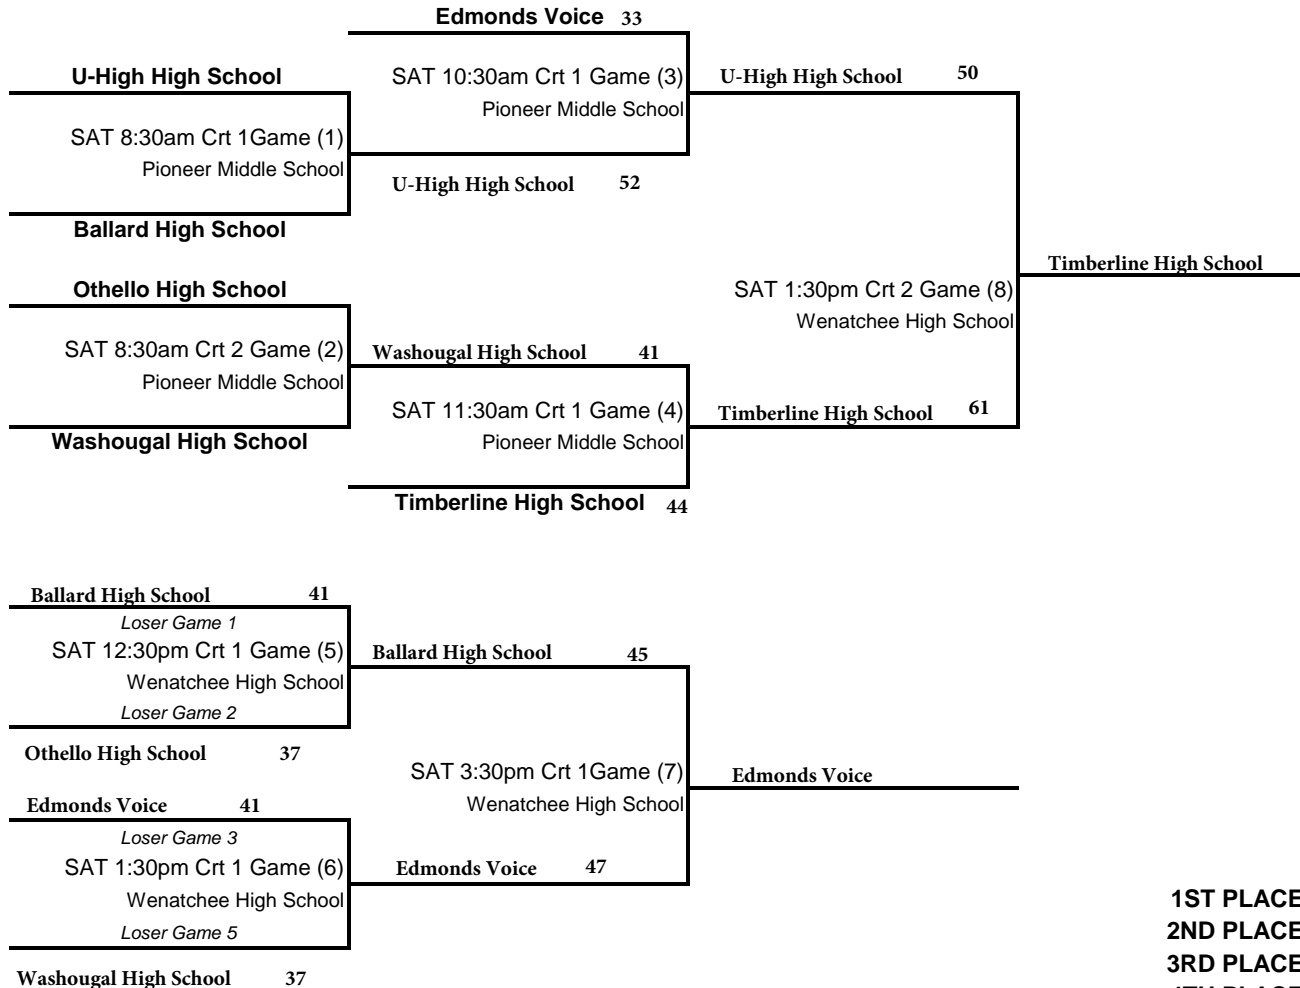

Division: Unified High School 1

- **1ST PLACE** Timberline High School
- **2ND PLACE** U-High High School
- **3RD PLACE** Edmonds Voice
- **4TH PLACE** Ballard High School
- **5TH PLACE** Washougal High School
- **6TH PLACE** Othello High School