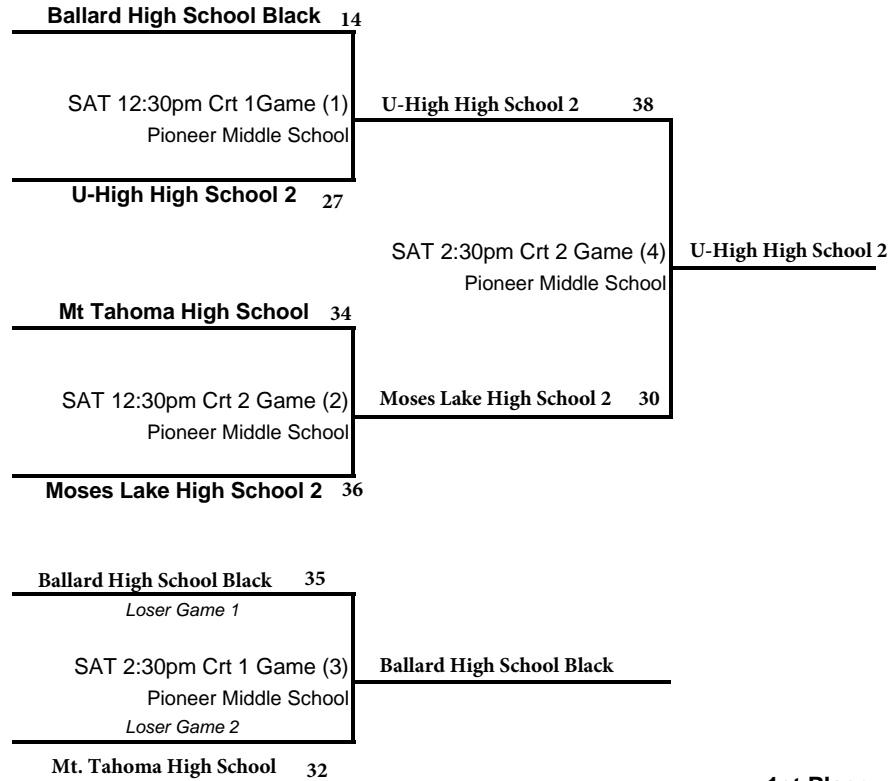

Division: Unified High School 3

- **1st Place** U-High High School 2
- **2nd Place** Moses Lake High School 2
- **3rd Place** Ballard High School Black
- **4th Place** Mt. Tahoma High School