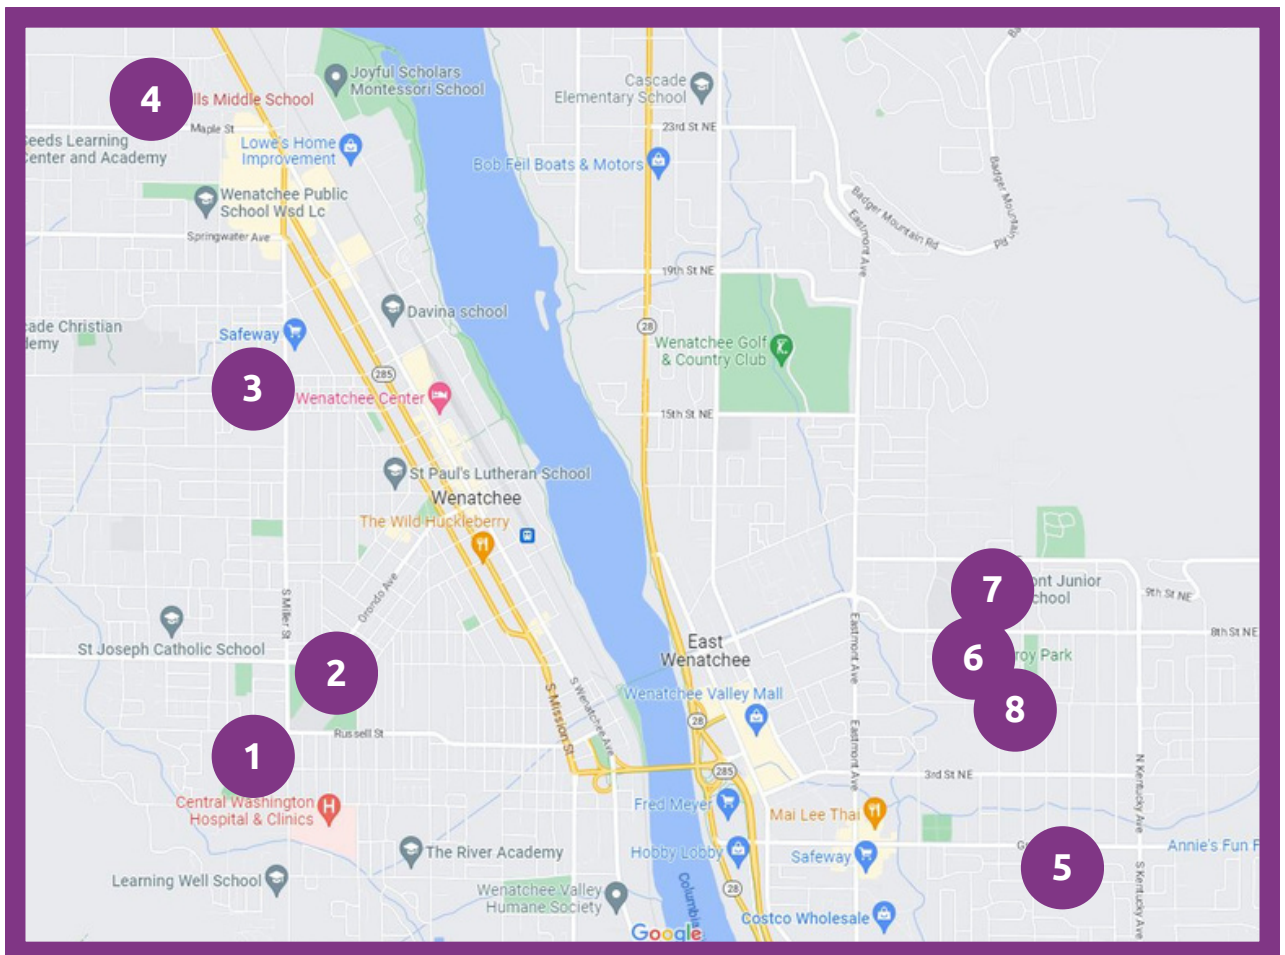

East & West Wenatchee Map Overview

Saturday, March 4 - Sunday, March 5, 2023

- | | |
|-----------------------------|----------------------------------|
| (1) Wenatchee High School | (5) Grant Elementary |
| (2) Pioneer Middle School | (6) Eastmont High School |
| (3) Orchard Middle School | (7) Eastmont Jr. High School |
| (4) Foothills Middle School | (8) Sterling Intermediate School |

East & West Wenatchee Map Overview

Saturday, March 4 - Sunday, March 5, 2023

- (1) Wenatchee High School:**
1101 Millerdale Ave, Wenatchee, WA 98801
- (2) Pioneer Middle School:**
1620 Russell Street, Wenatchee, WA
- (3) Orchard Middle School:**
1024 Orchard Avenue, Wenatchee, WA
- (4) Foothills Middle School:**
1410 Maple Street, Wenatchee, WA
- (5) Grant Elementary:**
1430 1st St SE, East Wenatchee, WA 98802
- (6) Eastmont High School:**
955 3rd St NE, East Wenatchee, WA 98802
- (7) Eastmont Jr. High School:**
905 8th Street NE, East Wenatchee, WA
- (8) Sterling Intermediate School:**
600 N James Avenue, East Wenatchee, WA