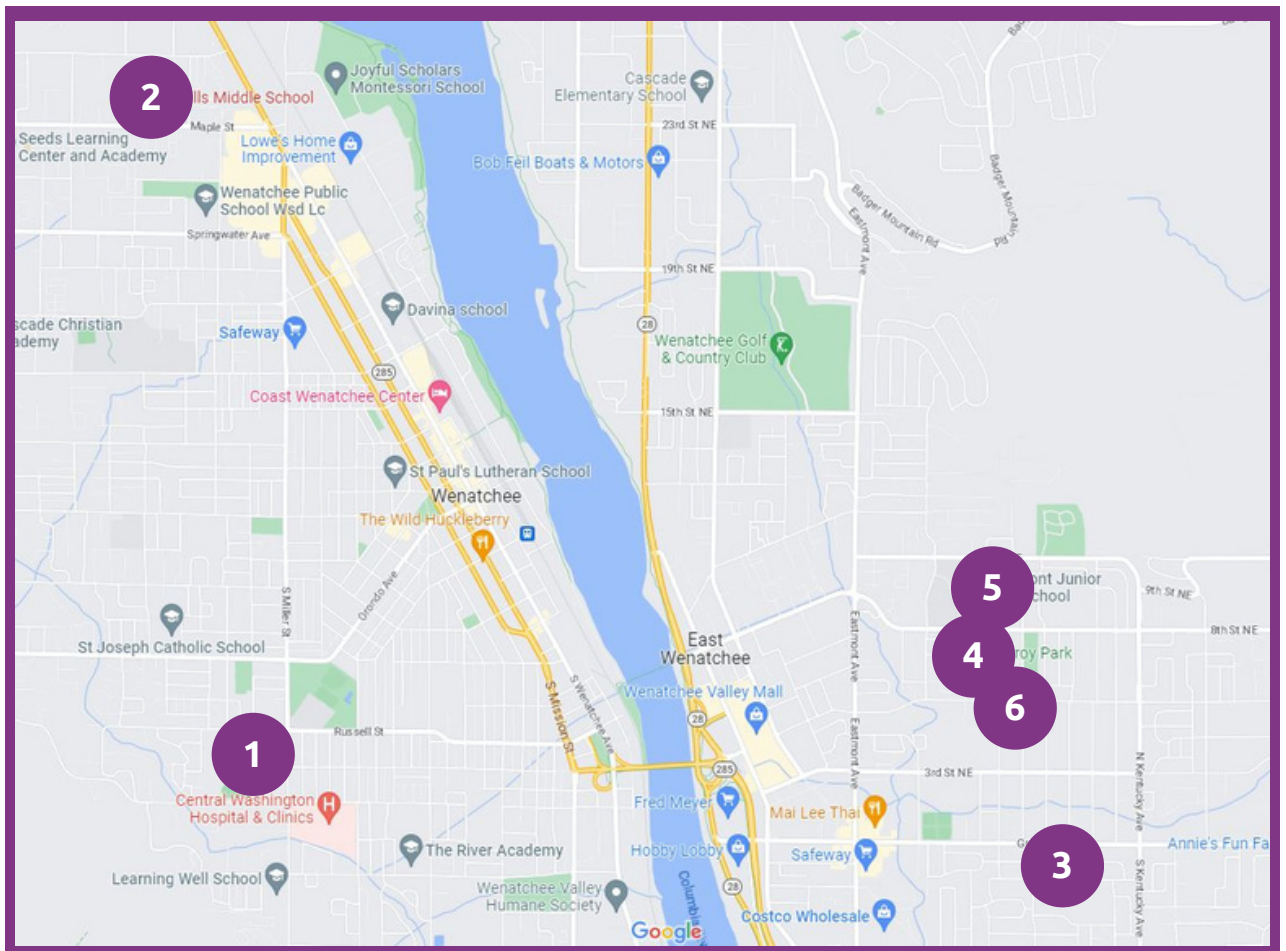

East & West Wenatchee Map Overview

Saturday, March 4 - Sunday, March 5, 2023

- | | |
|-----------------------------|----------------------------------|
| (1) Wenatchee High School | (4) Eastmont High School |
| (2) Foothills Middle School | (5) Eastmont Jr. High School |
| (3) Grant Elementary | (6) Sterling Intermediate School |

East & West Wenatchee Map Overview

Saturday, March 4 - Sunday, March 5, 2023

- (1) Wenatchee High School:**
1101 Millerdale Ave, Wenatchee, WA 98801
- (2) Foothills Middle School:**
1410 Maple Street, Wenatchee, WA
- (3) Grant Elementary:**
1430 1st St SE, East Wenatchee, WA 98802
- (4) Eastmont High School:**
955 3rd St NE, East Wenatchee, WA 98802
- (5) Eastmont Jr. High School:**
905 8th Street NE, East Wenatchee, WA
- (6) Sterling Intermediate School:**
600 N James Avenue, East Wenatchee, WA