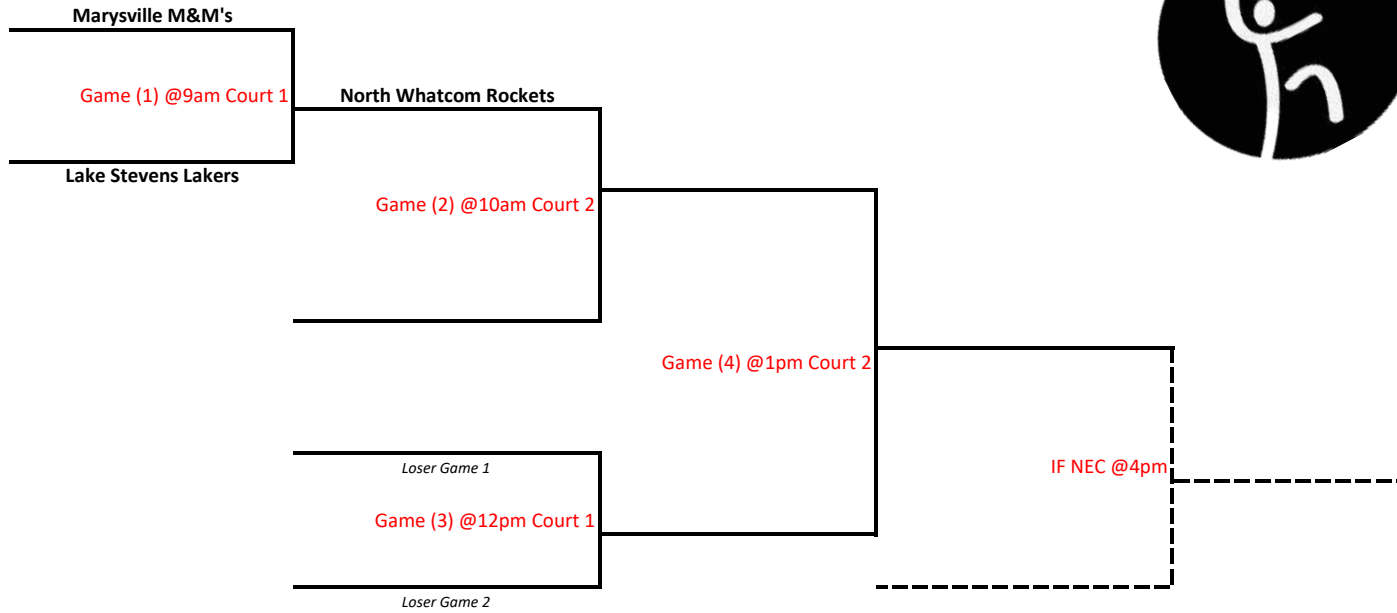

## 2023 Cascade Sub-Regional Basketball Competition Participating Teams By Division

MASTERS DIVISIONS						
<b>Group A</b>	3 Teams			<b>Group D</b>	3 Teams	
	Lake Stevens Vikings				North Whatcom Rockets	
	Edmonds Knights				Lake Stevens Lakers	
	Team Whidbey Dragons				Marysville M&M's	
<b>Group B</b>	3 Teams		<b>Group E</b>	3 Teams		
	Marysville Bucks			Bellingham Independents Blue		
	Team Whidbey Eagles			Lake Stevens Sonics		
	Skagit Sunburst			North Sound Stars		
<b>Group C</b>	3 Teams		<b>Group F</b>	3 Teams		
	Edmonds Bouncers			Edmonds Tigers		
	Everett Huskies			Marysville Lightning		
	Marysville Hawks			Bellingham Independents Red		

# Group C

Marysville Pilchuck HS

1ST PLACE

2ND PLACE

3RD PLACE

# Group D

Totem Middle School

1ST PLACE  
2ND PLACE  
3RD PLACE