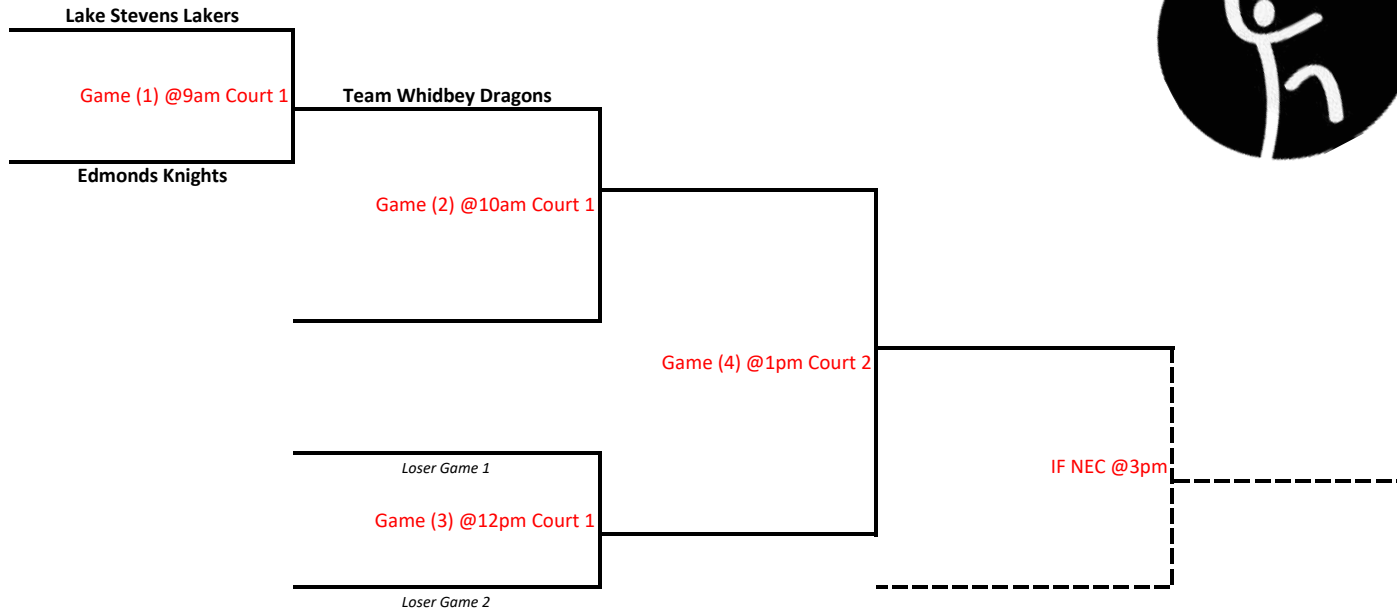

Group A

Marysville Pilchuck HS