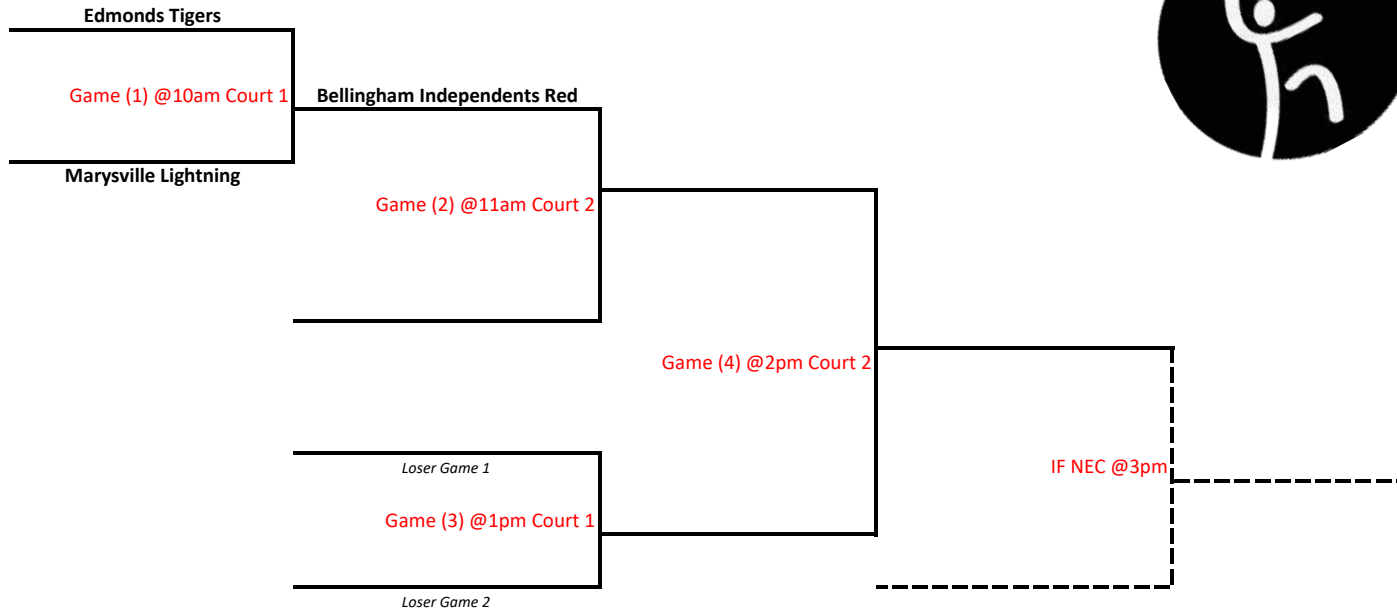

Group F

Totem Middle School