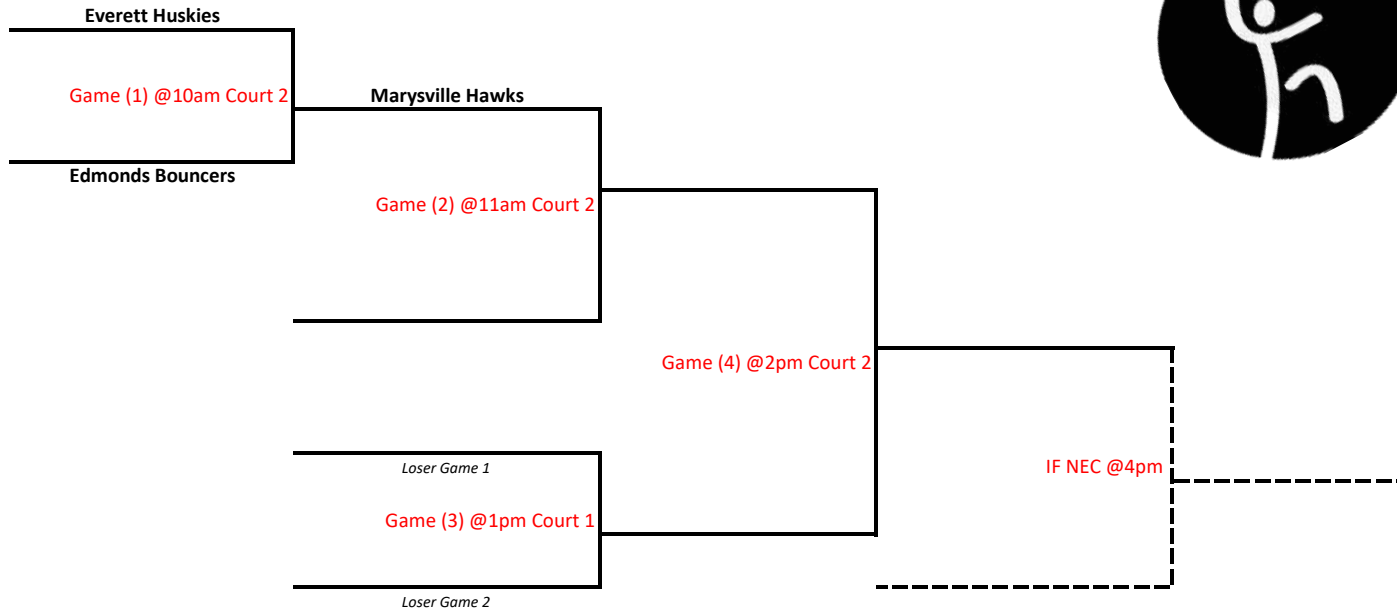

Group C

Marysville Pilchuck HS