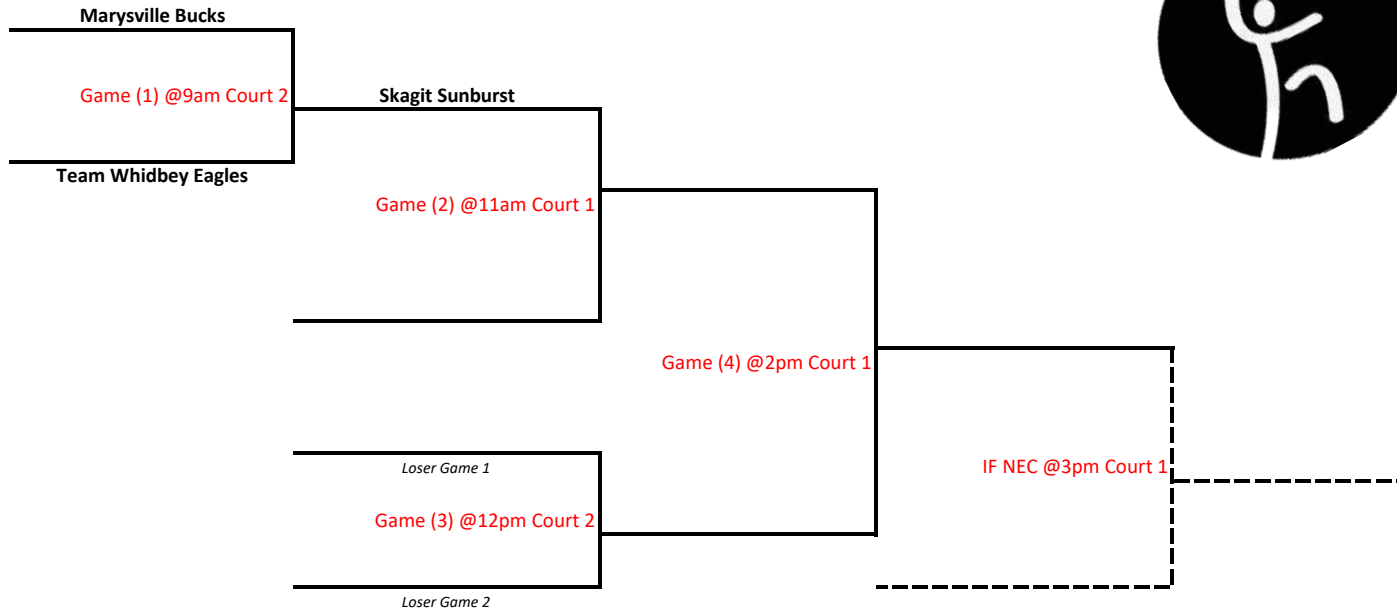

Group B

Marysville Pilchuck HS