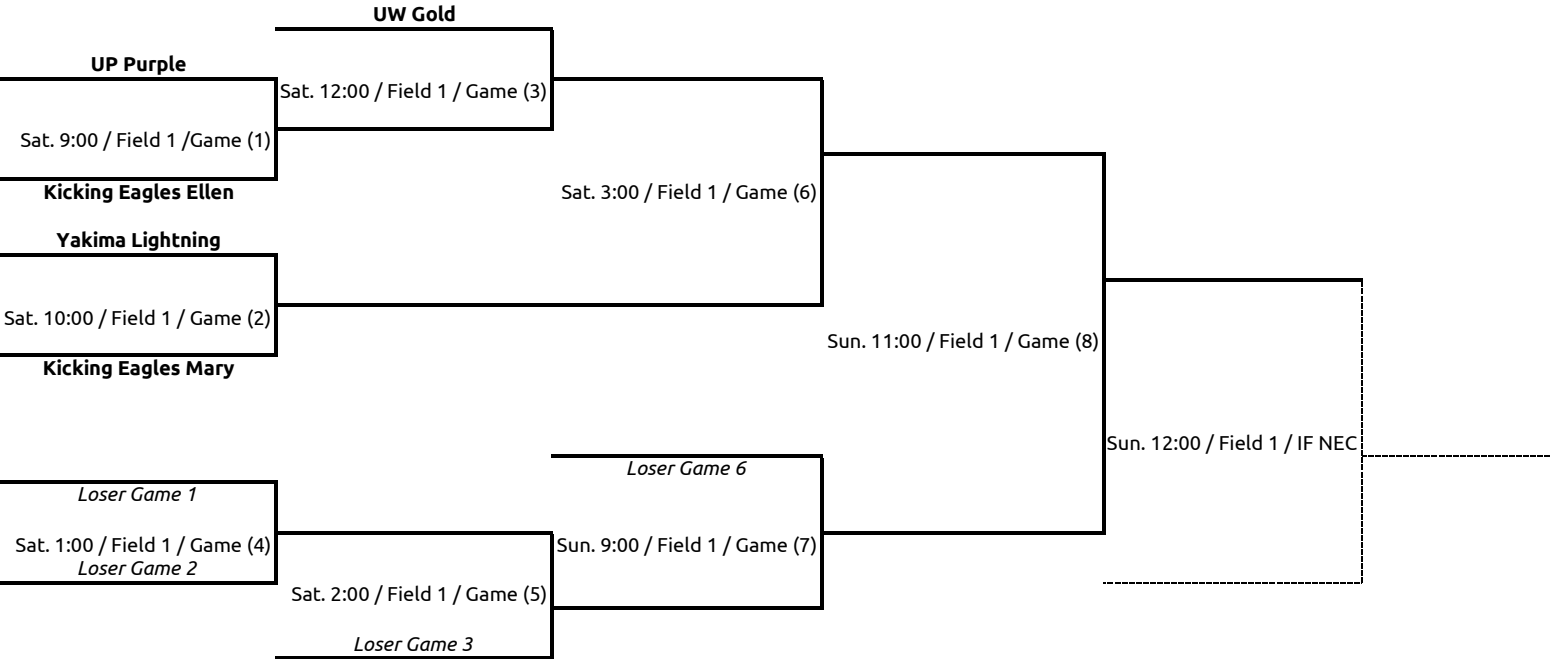

Unified

- 1ST PLACE _____
- 2ND PLACE _____
- 3RD PLACE _____
- 4TH PLACE _____
- 5TH PLACE _____