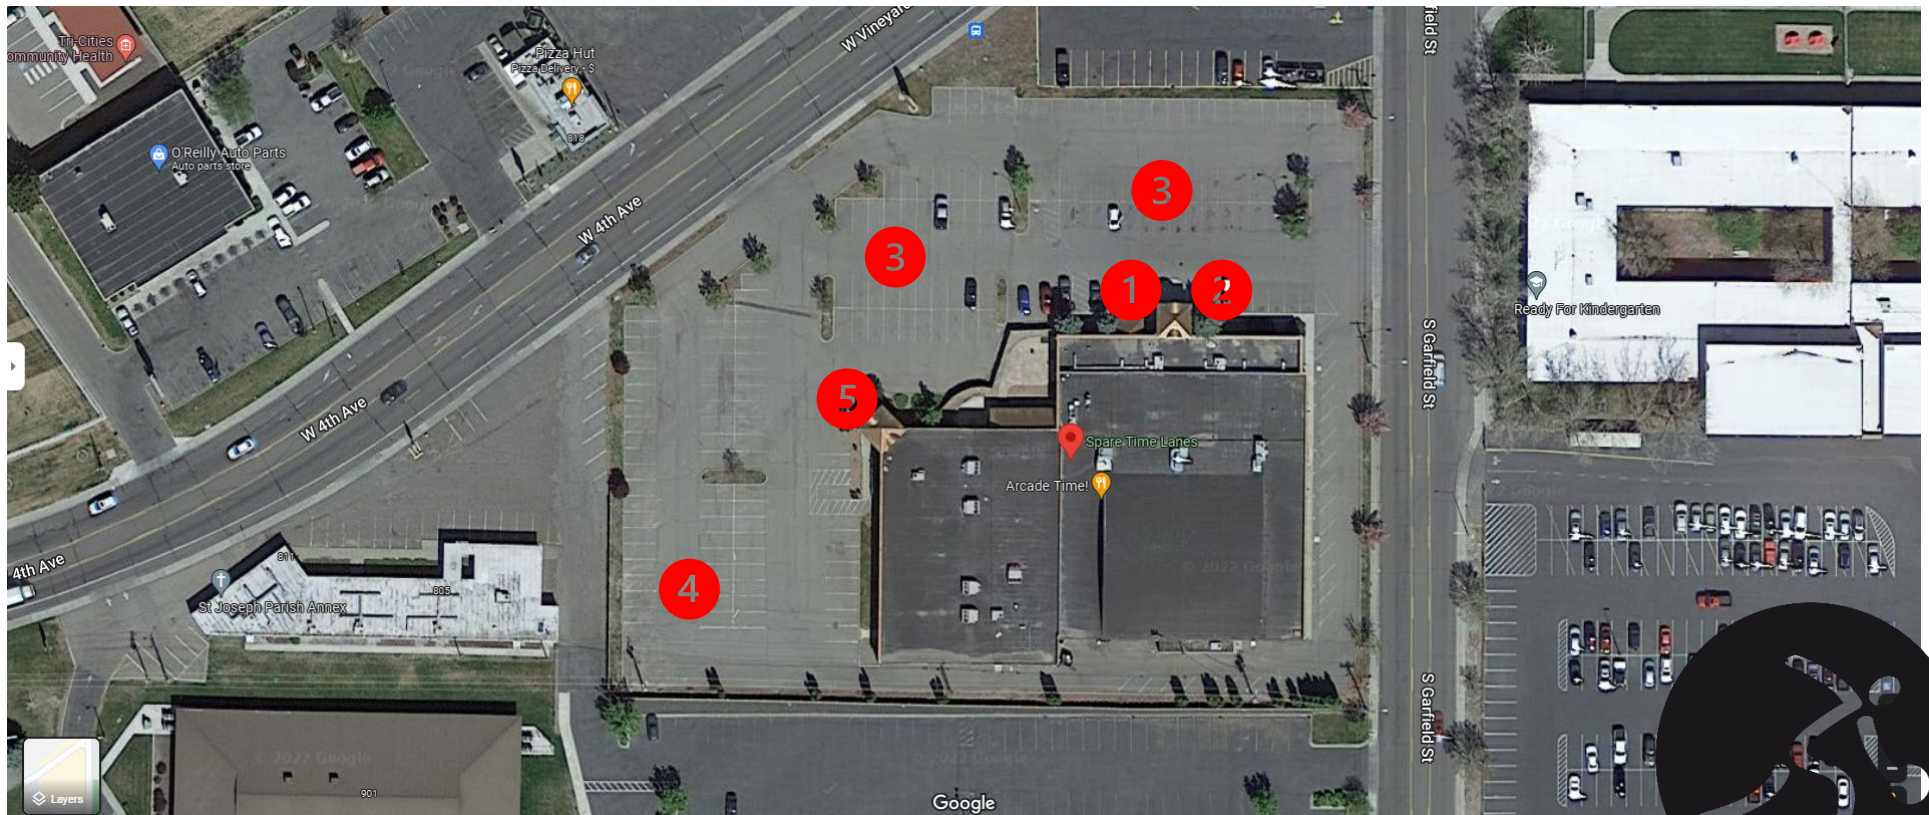

# BOWLING

*Special  
Olympics  
Washington*

**Spare Time Lanes - 711 W Vineyard Dr, Kennewick, WA 99336**

**Key Outline:**

- 1) Main Entrance
- 2) Drop-Off/Pick-Up
- 3) General Parking
- 4) Bus Parking
- 5) ADA Access to Ballroom

**SPARE TIME LANES**  
711 W. Vineyard  
Kennewick, WA

This Map is **NOT** to scale