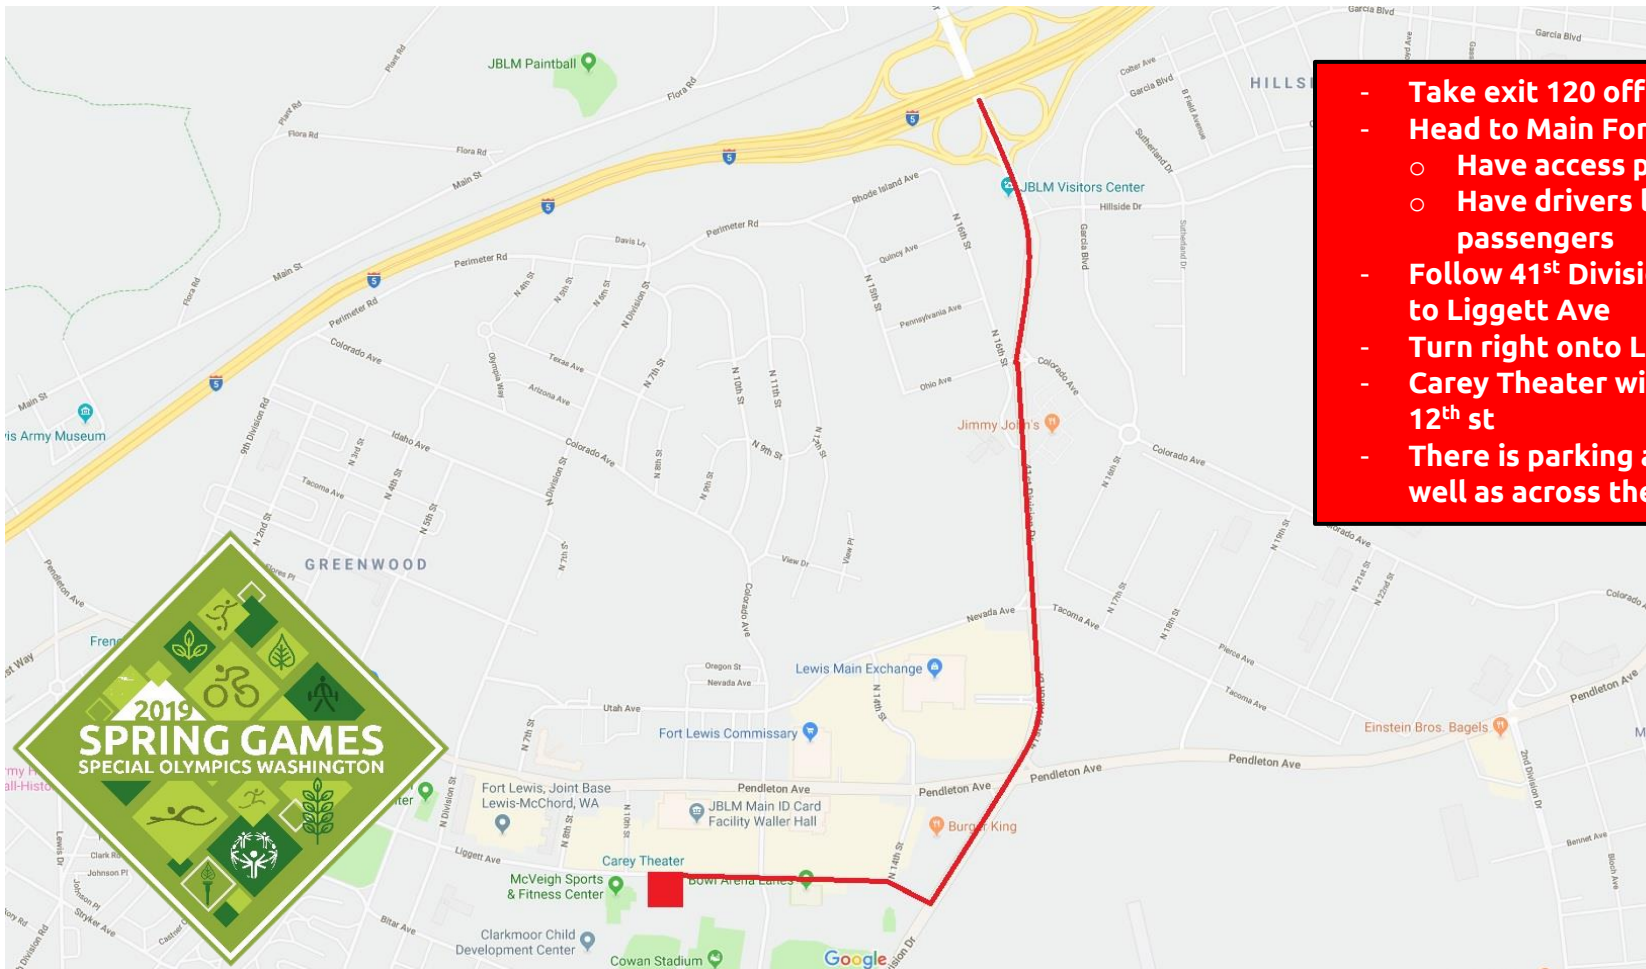

2019 State Spring Games

**Special
Olympics
Washington**

Powerlifting Driving Directions

- Take exit 120 off I-5
- Head to Main Fort
 - o Have access pass for vehicle
 - o Have drivers license or ID for all passengers
- Follow 41st Division Drive until you get to Liggett Ave
- Turn right onto Liggett Ave
- Carey Theater will be on the left after 12th st
- There is parking at the Theater, as well as across the street