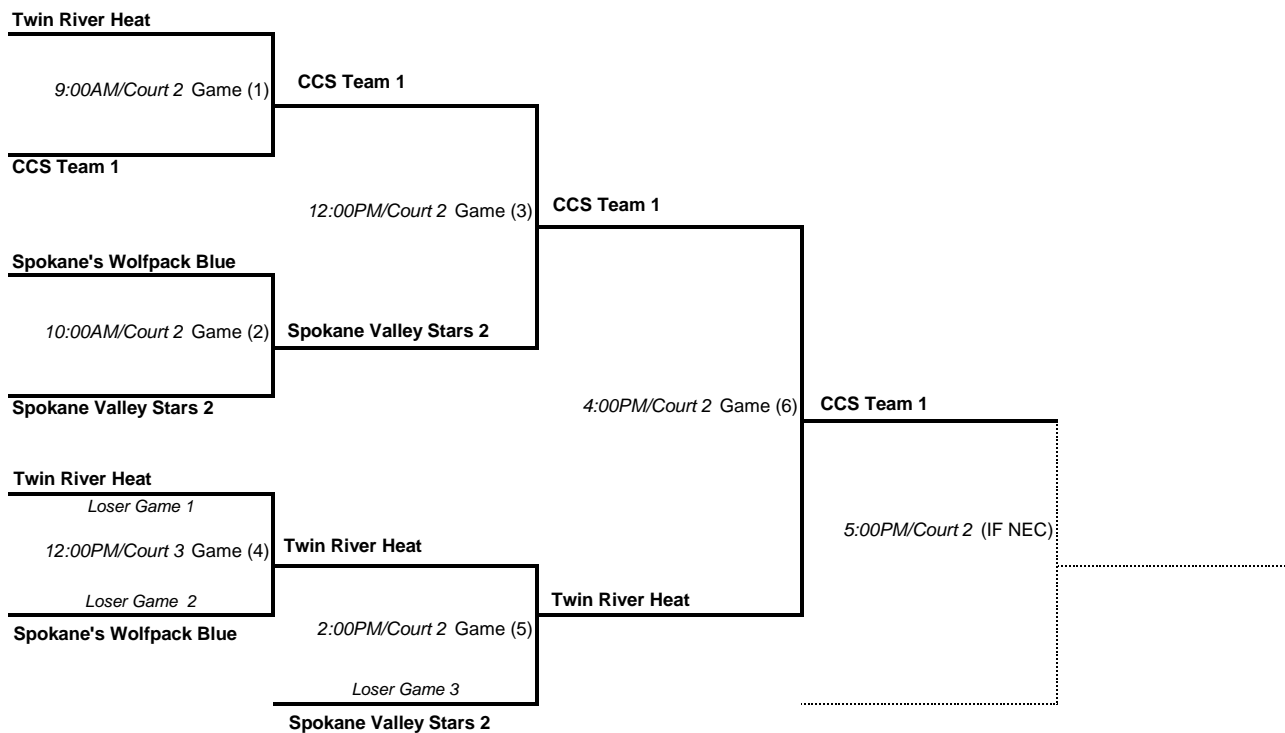

Special Olympics Washington

Time	Court 1	Court 2	Court 3	Court 4	
9:00AM	Adult 5 Game (1)	Adult 4 Game (1)	Adult 6 Game (1)	Ind. Skills	Ind. Skills Athletes will go in the order listed on the attached Ind. Skills division sheet starting at 9:00am. 1st and 2nd place athletes from each division will advance to regionals at WSU-Pullman. "See attached for divisions"
10:00AM	Adult 5 Game (2)	Adult 4 Game (2)		Ind. Skills	
11:00AM	Adult Unif. Game (1)		Adult 6 Game (2)	Team Skills	Team Skills Teams will go in the order listed below, beginning at 11:00am. (Each team will complete one half, and then the second half once all teams assigned to that Hoop have gone through. Totaling 2 halves for each team). Hoop #1 & Hoop #2 will be going at the same time on the same court. 1st and 2nd place teams will advance to regionals at WSU-Pullman for a total of two teams.
12:00PM	Adult 5 Game (3)	Adult 4 Game (3)	Adult 4 Game (4)	Team Skills	
1:00PM	Adult 5 Game (4)	Adult Unif. Game (2)	Adult 6 Game (3)	Team Skills	Teams; Lilac City Warriors (Hoop #1) Spokane Valley Stars 4 (Hoop #1) Spokane's Wolfpack Team 1 (Hoop #1) Twin River Allstars (Hoop #2) Spokane's Wolfpack Team 2 (Hoop #2)
2:00PM		Adult 4 Game (5)			
3:00PM	Adult 5 Game (5)	Adult Unif. Game (IF NEC)	Adult 6 Game (4)		
4:00PM	Adult 5 Game (6)	Adult 4 Game (6)	Adult 6 Game (IF NEC)		
5:00PM	Adult 5 Game (IF NEC)	Adult 4 Game (IF NEC)			

Spokane's Wolfpack Unified

Spokane's Wolfpack Unified

3:00PM/Court 2 (IF NEC)

Cheney P&R Unified

1ST PLACE

Spokane's Wolfpack Unified

2ND PLACE

Cheney P&R Unified

(Both teams will advance to Regionals)

Bracket: Adult 4

1st Place	<u>CCS Team 1</u>
2nd Place	<u>Twin River Heat</u>
3rd Place	<u>Spokane Valley Stars 2</u>
4th Place	<u>Spokane's Wolfpack Blue</u>

(1st & 2nd place teams will advance to Regionals)

Bracket: Adult 5

Twin River Thunder

9:00AM/Court 1 Game (1)

Twin River Thunder

Spokane's Wolfpack White

12:00PM/Court 1 Game (3)

Twin River Thunder

Spokane Valley Stars 3