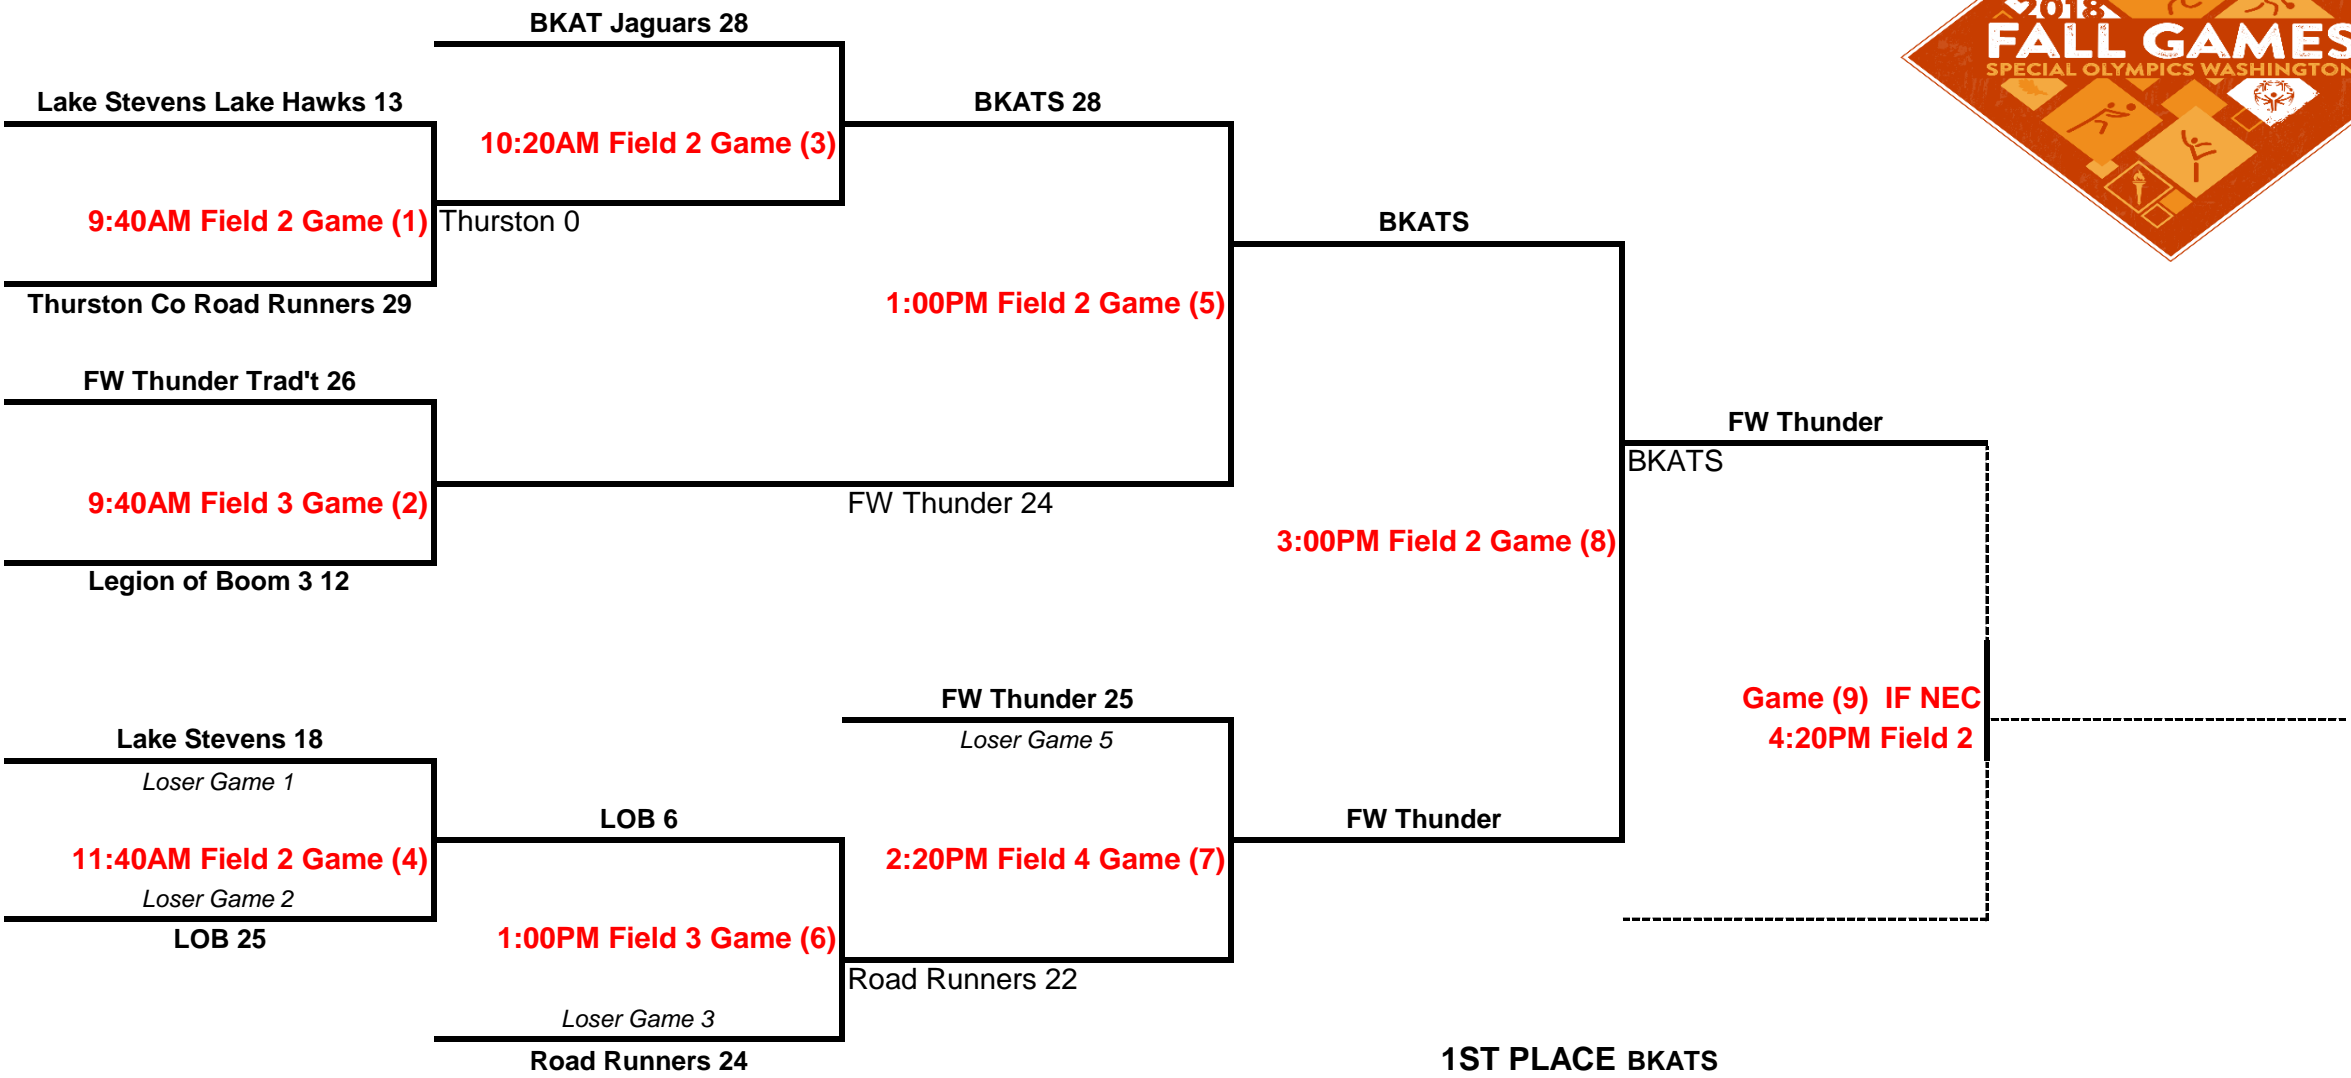

Traditional A

1st Place	Legion of Boom
2nd Place	Outlaws
3rd Place	Thurston Co
4th Place	Clark Co

Traditional B

1st Place	Metro Parks
2nd Place	Legion
3rd Place	Lake Stevens
4th Place	SK Rebels

Traditional C

- 1ST PLACE BKATS
- 2ND PLACE FW Thunder
- 3RD PLACE Road Runners
- 4TH PLACE LOB
- 5TH PLACE Lake Stevens

Traditional D

1st Place	BHAM
2nd Place	Thurston Co
3rd Place	Everett
4th Place	Seattle Parks