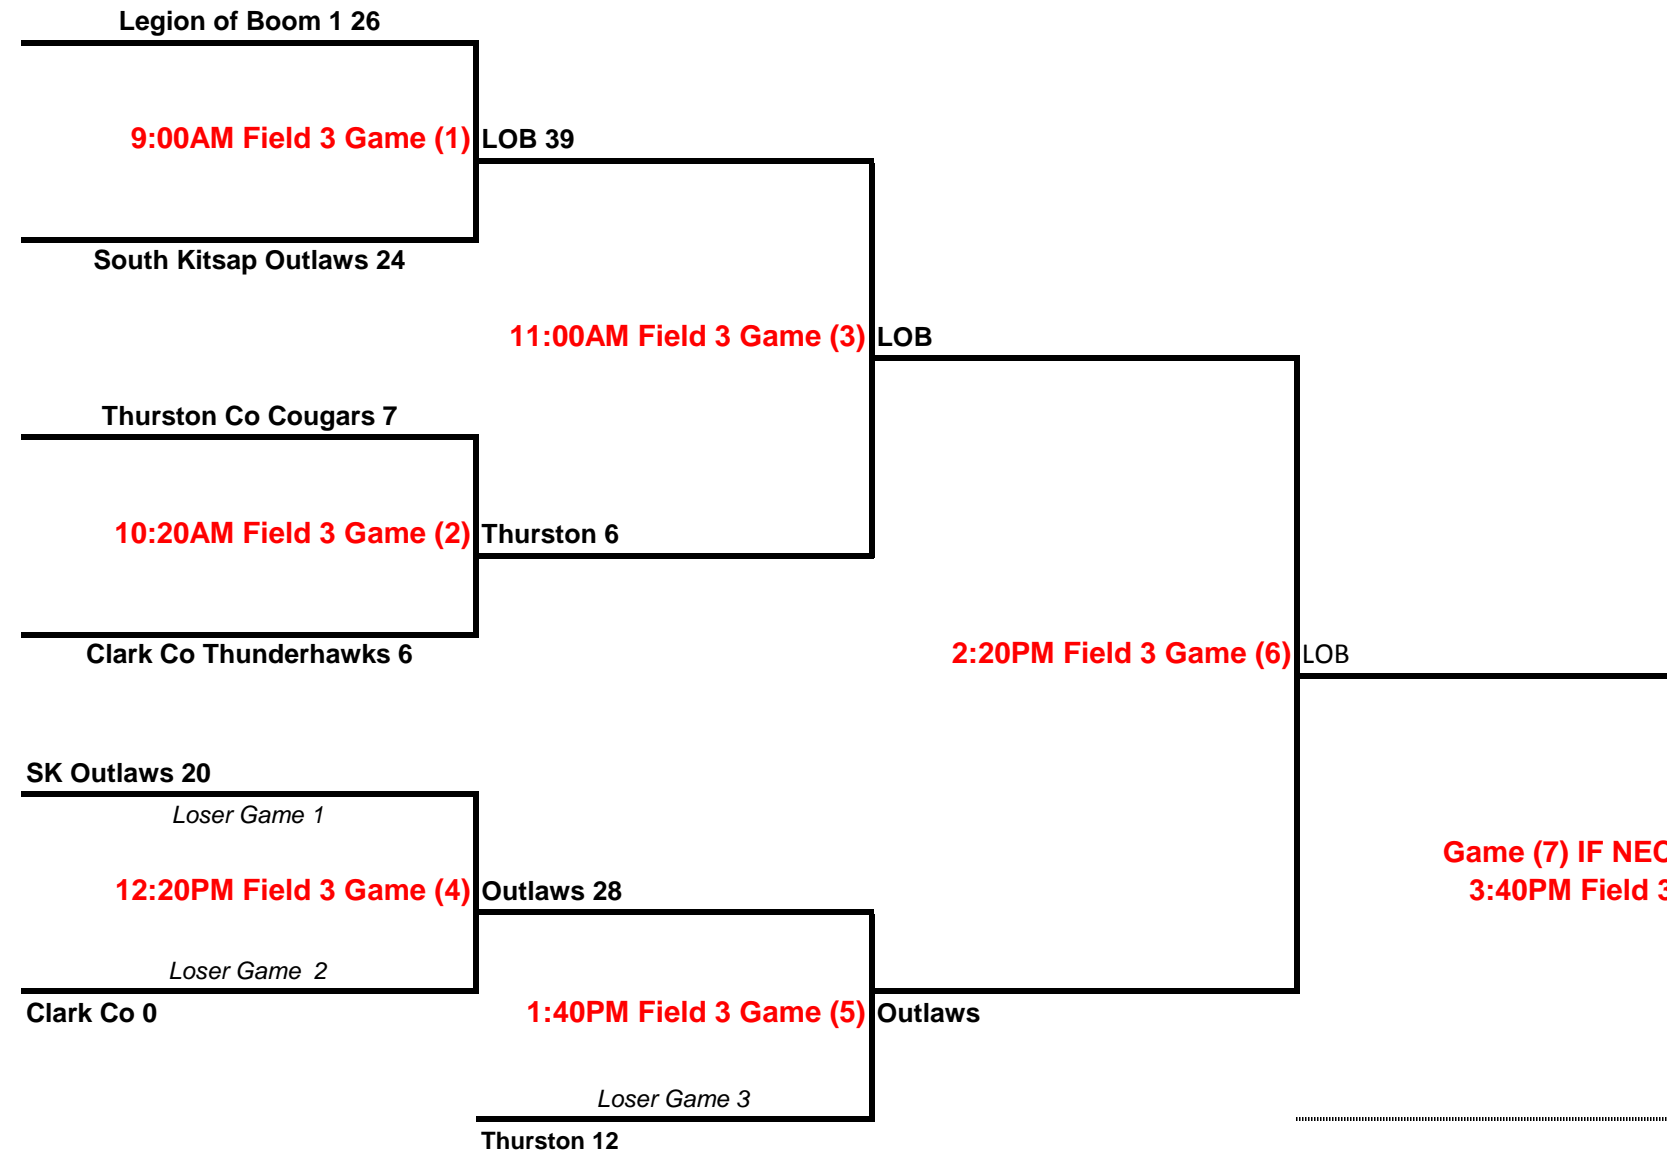

Unified A

1st Place	FW Thunder
2nd Place	UW Gold
3rd Place	Clark Co
4th Place	Grays Harbor

Unified B

- 1ST PLACE Eagles A
- 2ND PLACE Yakima
- 3RD PLACE Eagles B
- 4TH PLACE Highline
- 5TH PLACE UW Purple

Traditional A

1st Place	Legion of Boom
2nd Place	Outlaws
3rd Place	Thurston Co
4th Place	Clark Co

Traditional B

1st Place	Metro Parks
2nd Place	Legion
3rd Place	Lake Stevens
4th Place	SK Rebels

Traditional C

- 1ST PLACE BKATS
- 2ND PLACE FW Thunder
- 3RD PLACE Road Runners
- 4TH PLACE LOB
- 5TH PLACE Lake Stevens

Traditional D

1st Place	BHAM
2nd Place	Thurston Co
3rd Place	Everett
4th Place	Seattle Parks