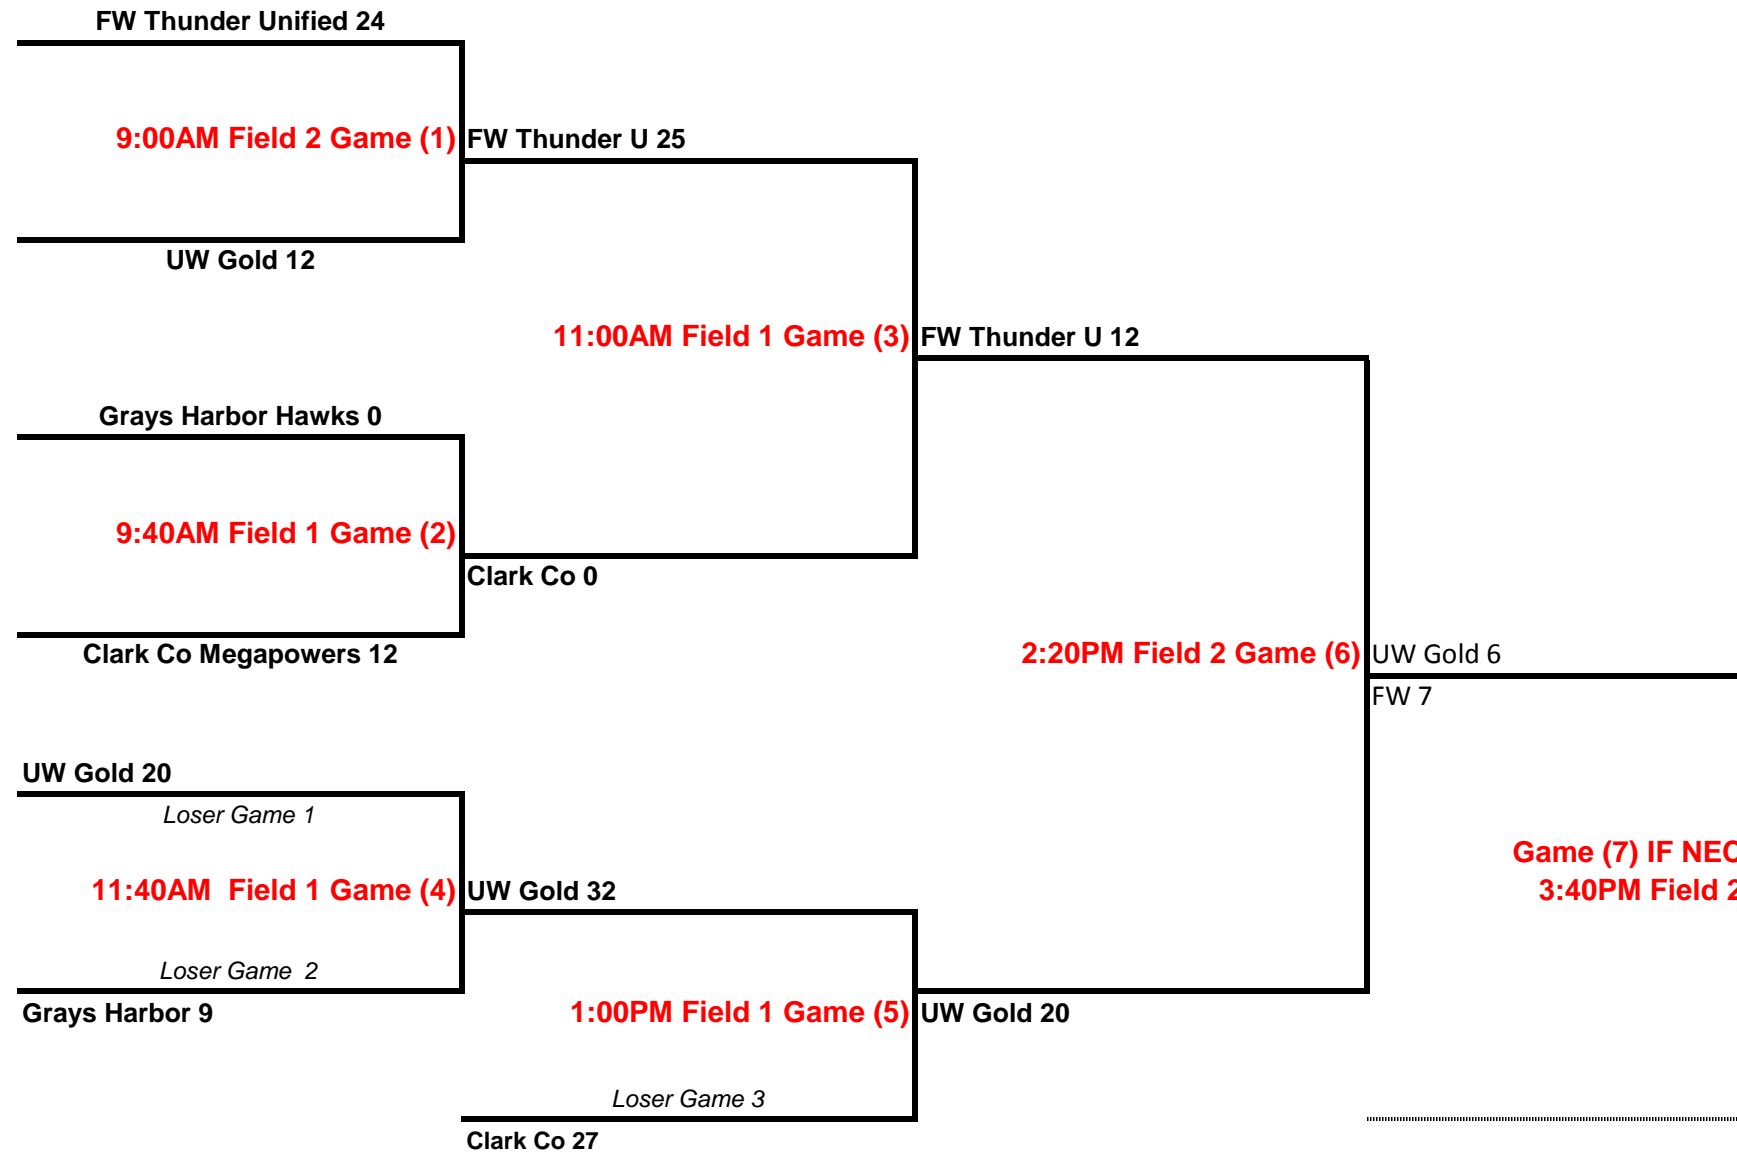

Unified A

1st Place	FW Thunder
2nd Place	UW Gold
3rd Place	Clark Co
4th Place	Grays Harbor

Unified B

- 1ST PLACE Eagles A
- 2ND PLACE Yakima
- 3RD PLACE Eagles B
- 4TH PLACE Highline
- 5TH PLACE UW Purple

Traditional A

1st Place	Legion of Boom
2nd Place	Outlaws
3rd Place	Thurston Co
4th Place	Clark Co

Traditional B

1st Place	Metro Parks
2nd Place	Legion
3rd Place	Lake Stevens
4th Place	SK Rebels

Traditional C

- 1ST PLACE BKATS
- 2ND PLACE FW Thunder
- 3RD PLACE Road Runners
- 4TH PLACE LOB
- 5TH PLACE Lake Stevens

Traditional D

1st Place	BHAM
2nd Place	Thurston Co
3rd Place	Everett
4th Place	Seattle Parks