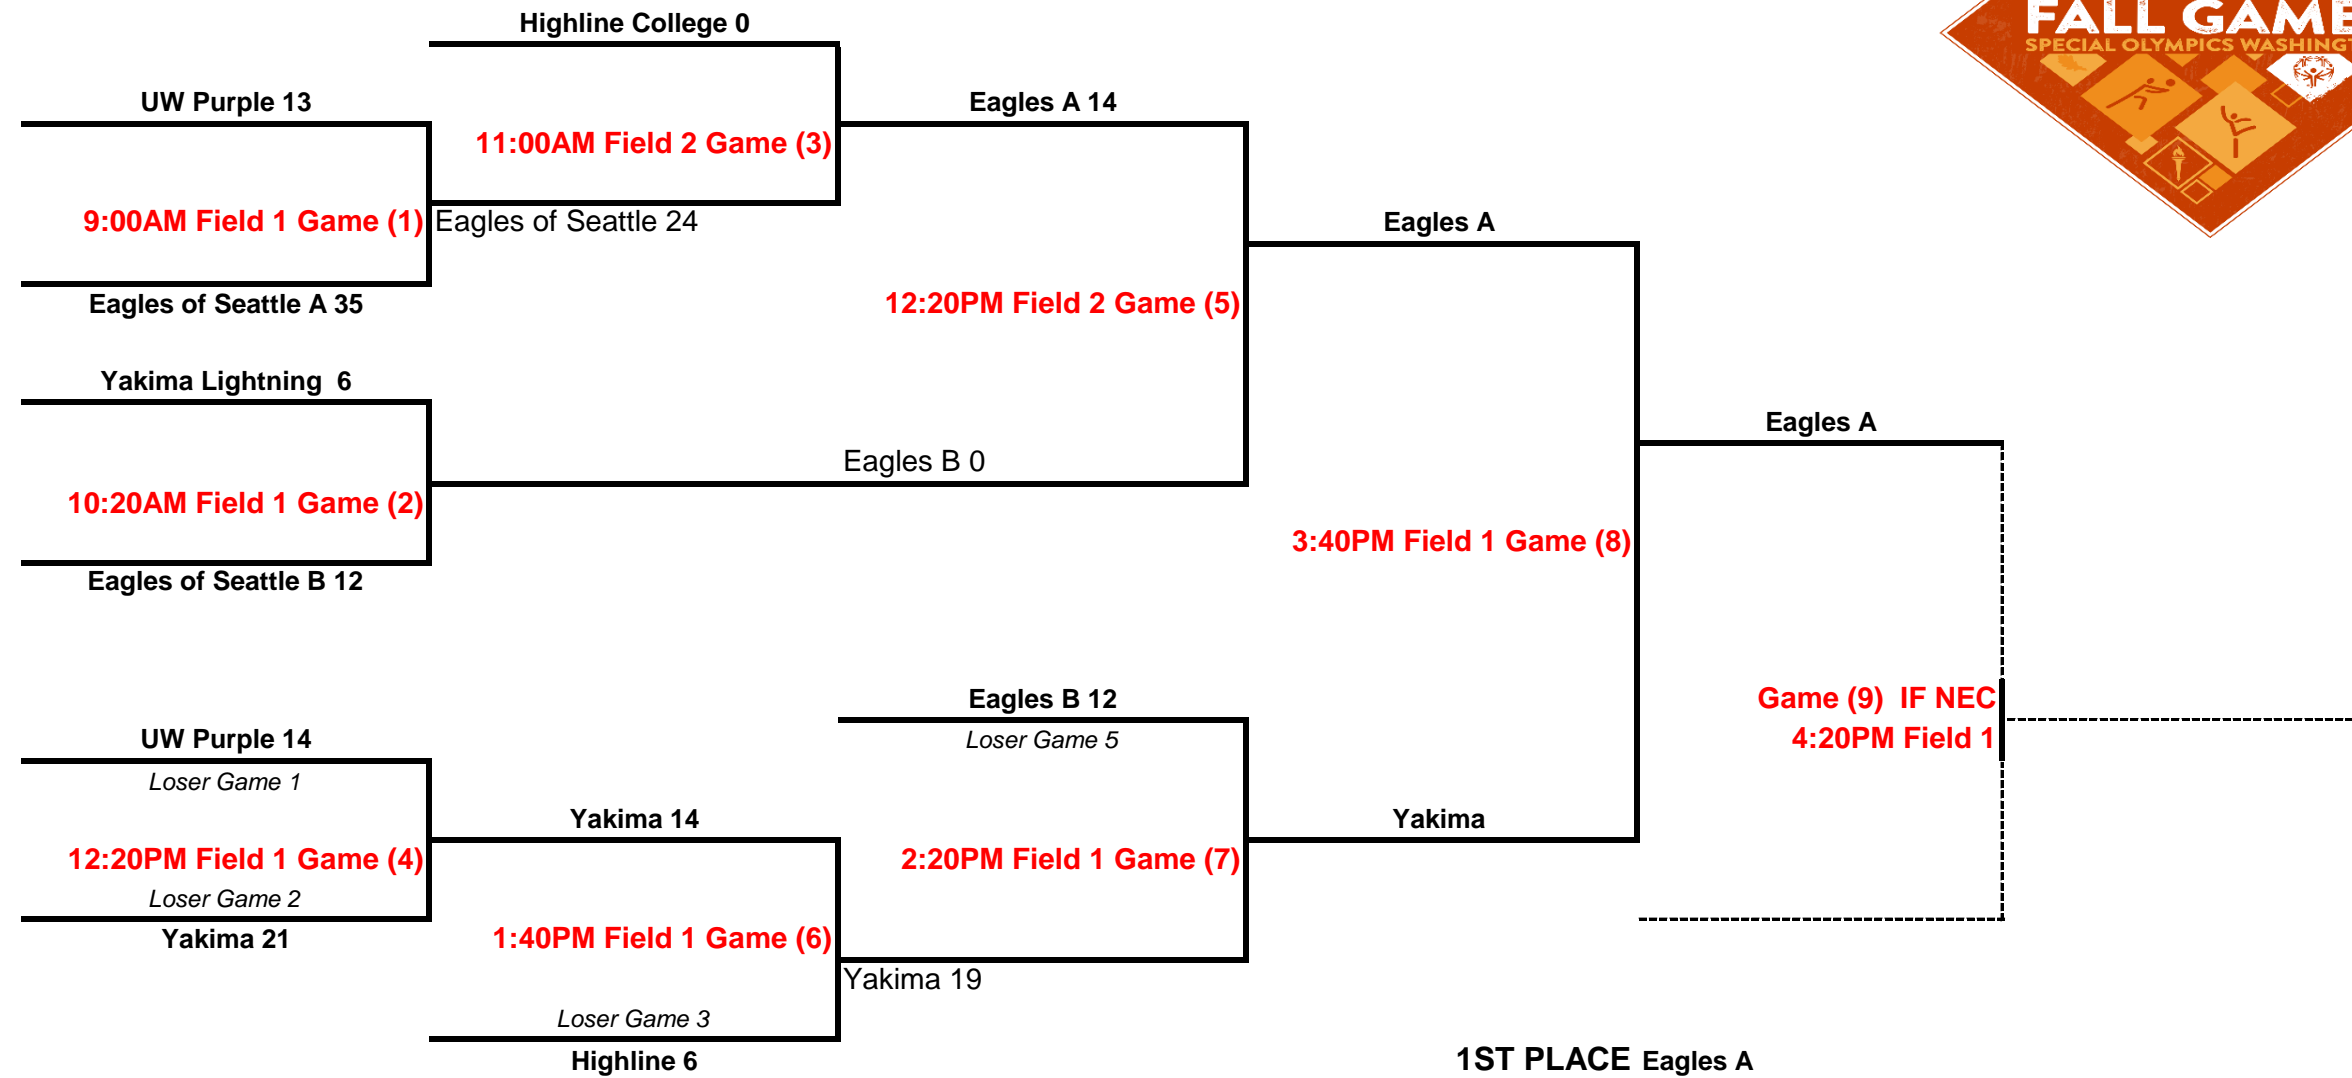

Unified A

1st Place	FW Thunder
2nd Place	UW Gold
3rd Place	Clark Co
4th Place	Grays Harbor

Unified B

- 1ST PLACE Eagles A
- 2ND PLACE Yakima
- 3RD PLACE Eagles B
- 4TH PLACE Highline
- 5TH PLACE UW Purple

Traditional A

1st Place	Legion of Boom
2nd Place	Outlaws
3rd Place	Thurston Co
4th Place	Clark Co

Traditional B

1st Place	Metro Parks
2nd Place	Legion
3rd Place	Lake Stevens
4th Place	SK Rebels

Traditional C

- 1ST PLACE BKATS
- 2ND PLACE FW Thunder
- 3RD PLACE Road Runners
- 4TH PLACE LOB
- 5TH PLACE Lake Stevens

Traditional D

1st Place	BHAM
2nd Place	Thurston Co
3rd Place	Everett
4th Place	Seattle Parks