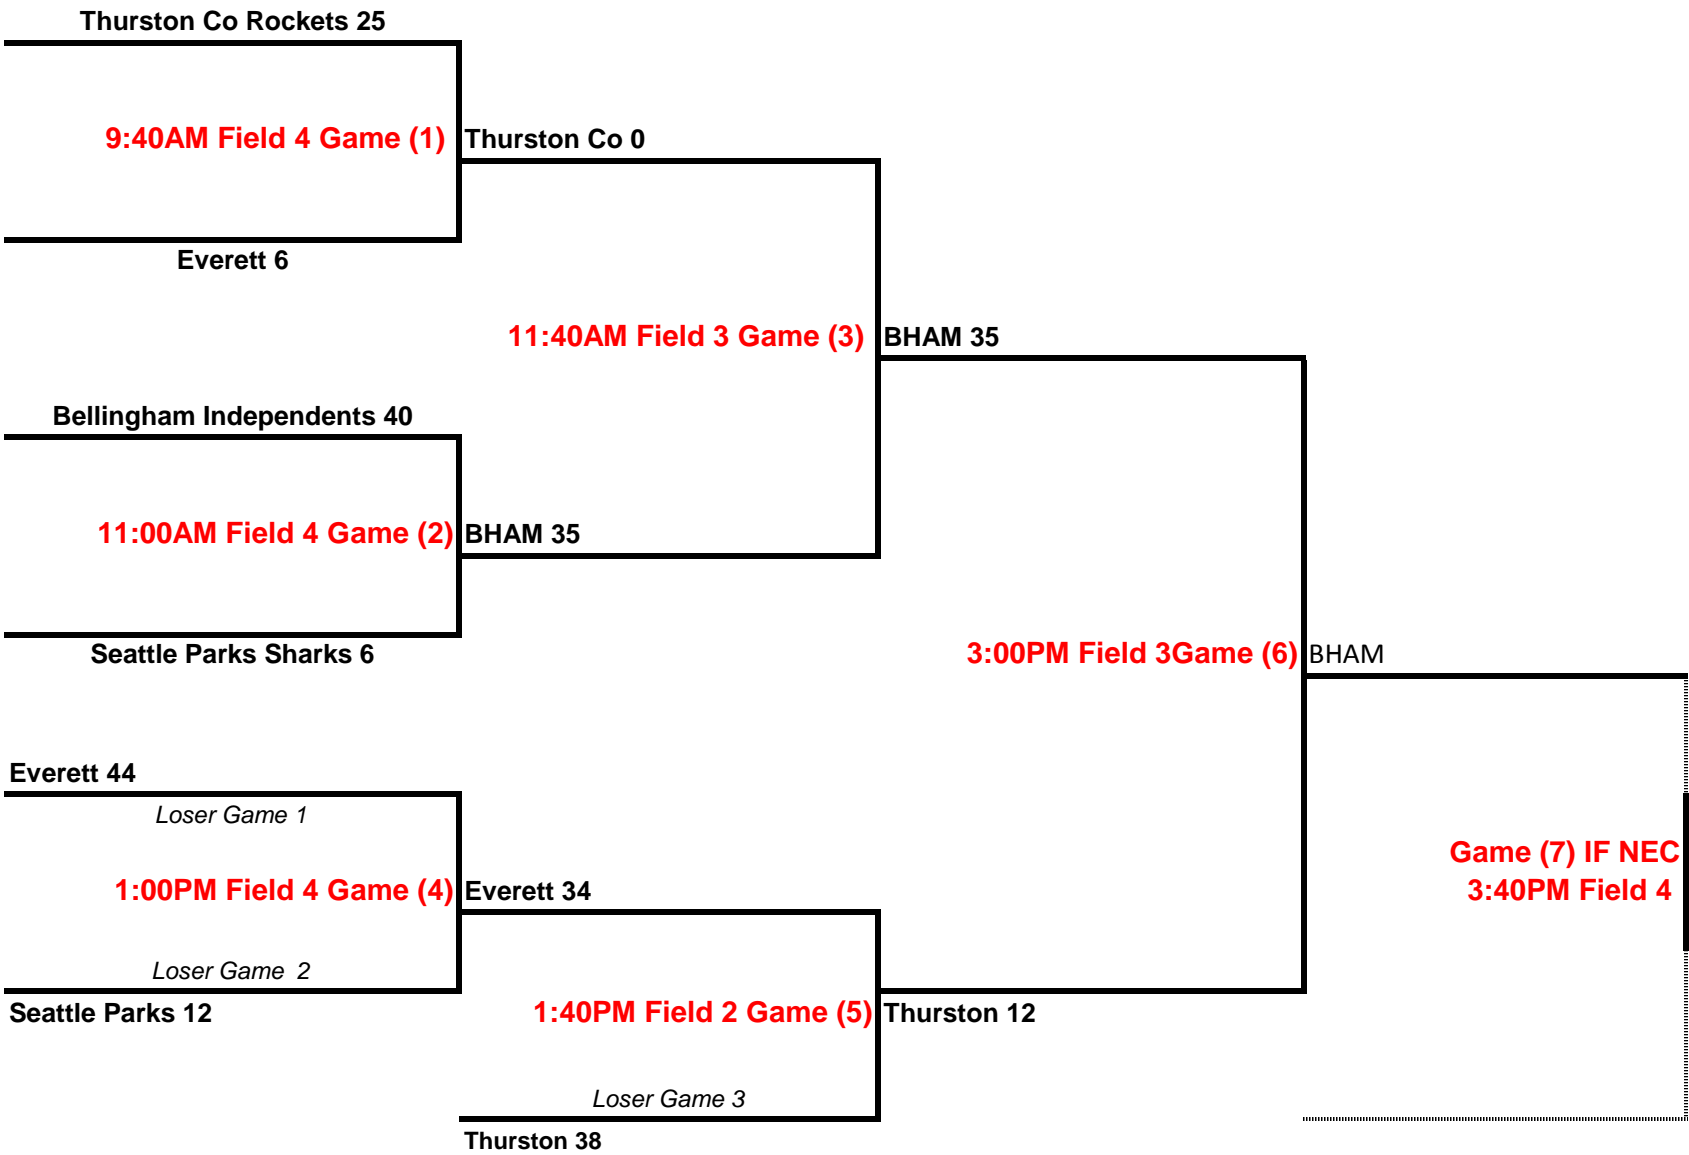

Traditional A

1st Place	Legion of Boom
2nd Place	Outlaws
3rd Place	Thurston Co
4th Place	Clark Co

Traditional B

1st Place	Metro Parks
2nd Place	Legion
3rd Place	Lake Stevens
4th Place	SK Rebels

Traditional C

- 1ST PLACE BKATS
- 2ND PLACE FW Thunder
- 3RD PLACE Road Runners
- 4TH PLACE LOB
- 5TH PLACE Lake Stevens

Traditional D

1st Place	BHAM
2nd Place	Thurston Co
3rd Place	Everett
4th Place	Seattle Parks