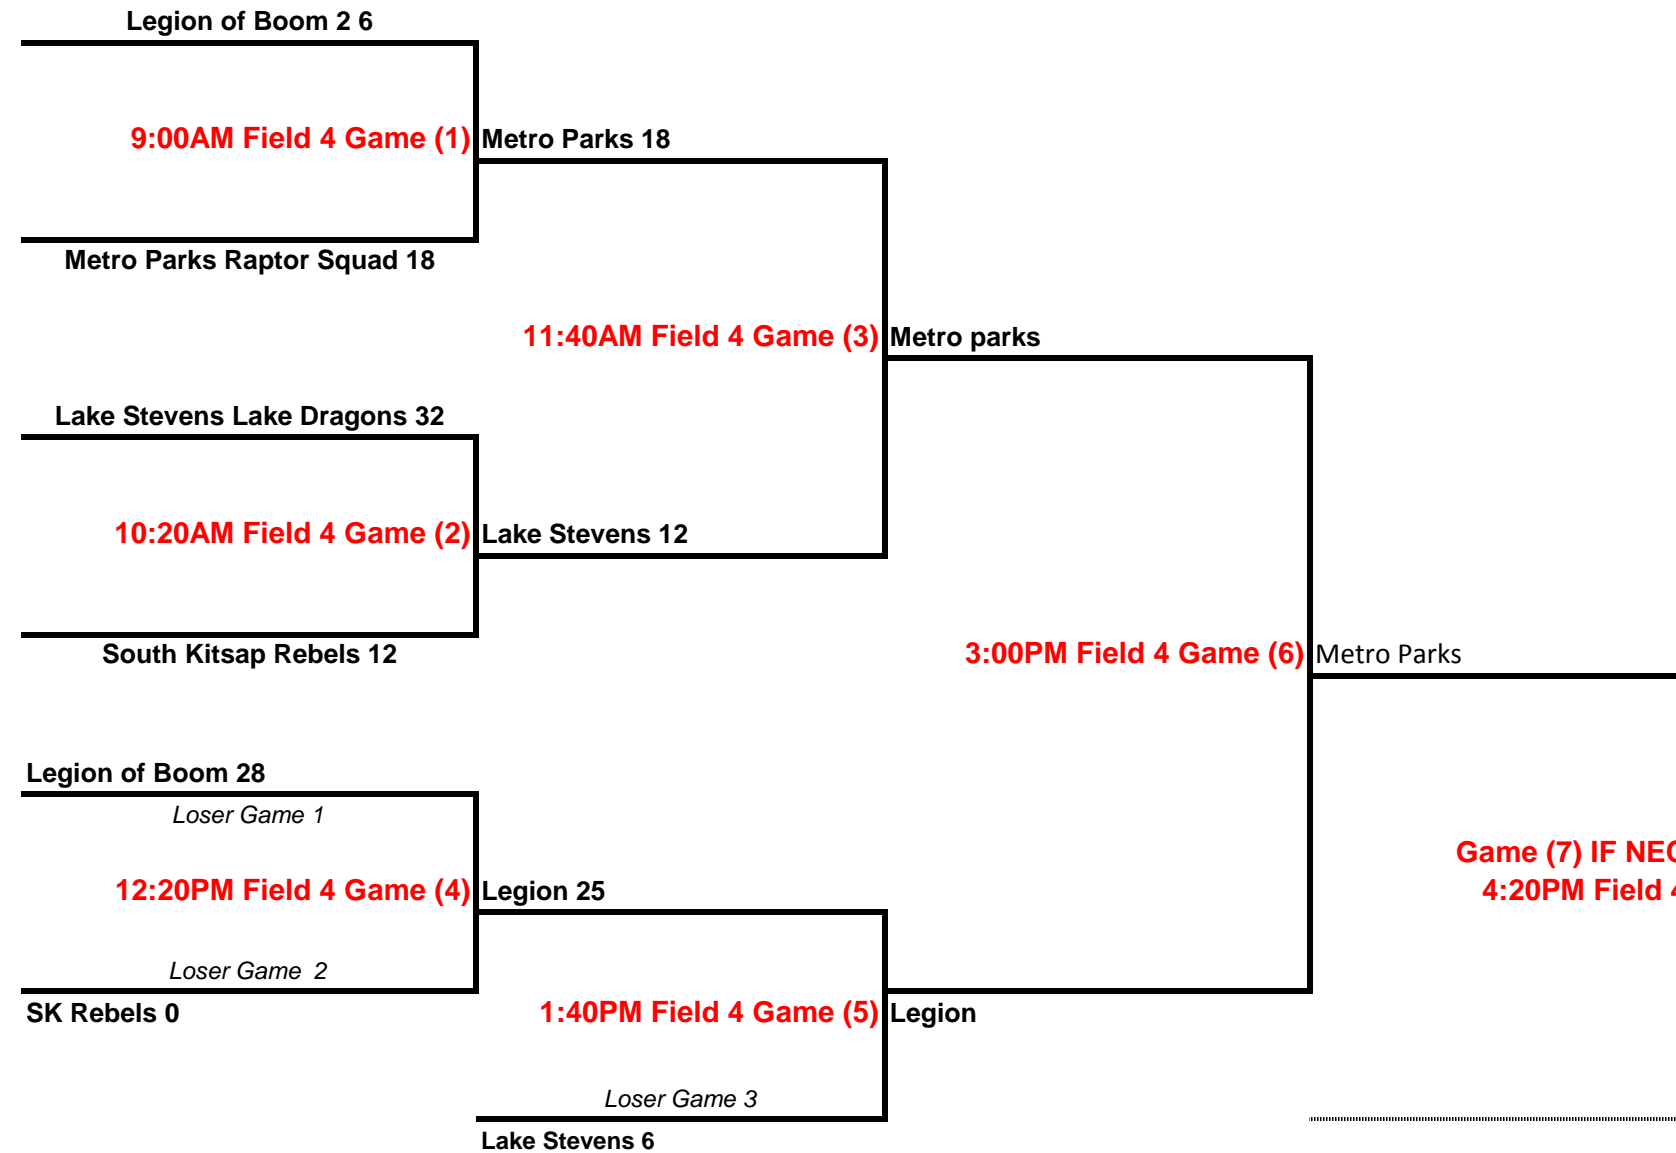

Unified A

1st Place	FW Thunder
2nd Place	UW Gold
3rd Place	Clark Co
4th Place	Grays Harbor

Unified B

- 1ST PLACE Eagles A
- 2ND PLACE Yakima
- 3RD PLACE Eagles B
- 4TH PLACE Highline
- 5TH PLACE UW Purple

Traditional A

1st Place	Legion of Boom
2nd Place	Outlaws
3rd Place	Thurston Co
4th Place	Clark Co

Traditional B

1st Place	Metro Parks
2nd Place	Legion
3rd Place	Lake Stevens
4th Place	SK Rebels

Traditional C

- 1ST PLACE BKATS
- 2ND PLACE FW Thunder
- 3RD PLACE Road Runners
- 4TH PLACE LOB
- 5TH PLACE Lake Stevens

Traditional D

1st Place	BHAM
2nd Place	Thurston Co
3rd Place	Everett
4th Place	Seattle Parks