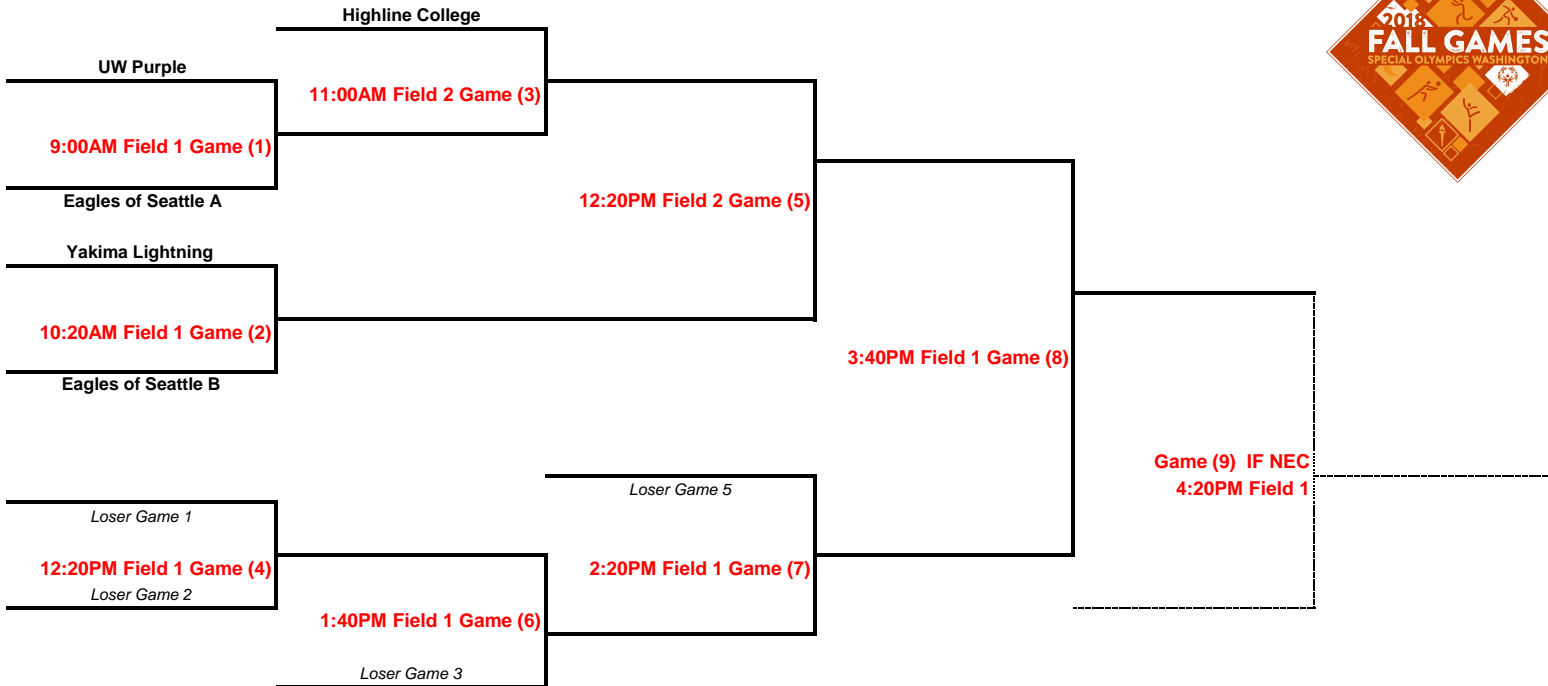

Unified B

- 1ST PLACE _____
- 2ND PLACE _____
- 3RD PLACE _____
- 4TH PLACE _____
- 5TH PLACE _____