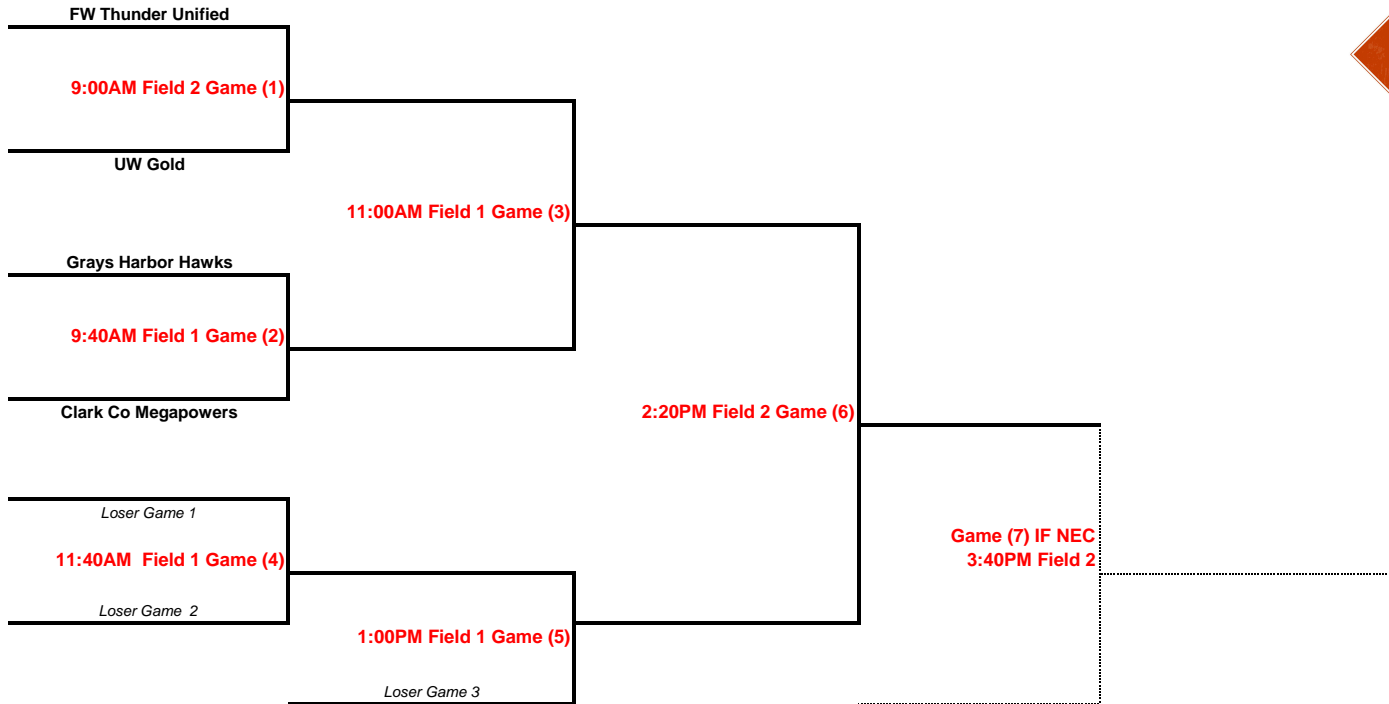

Unified A

- 1st Place _____
- 2nd Place _____
- 3rd Place _____
- 4th Place _____