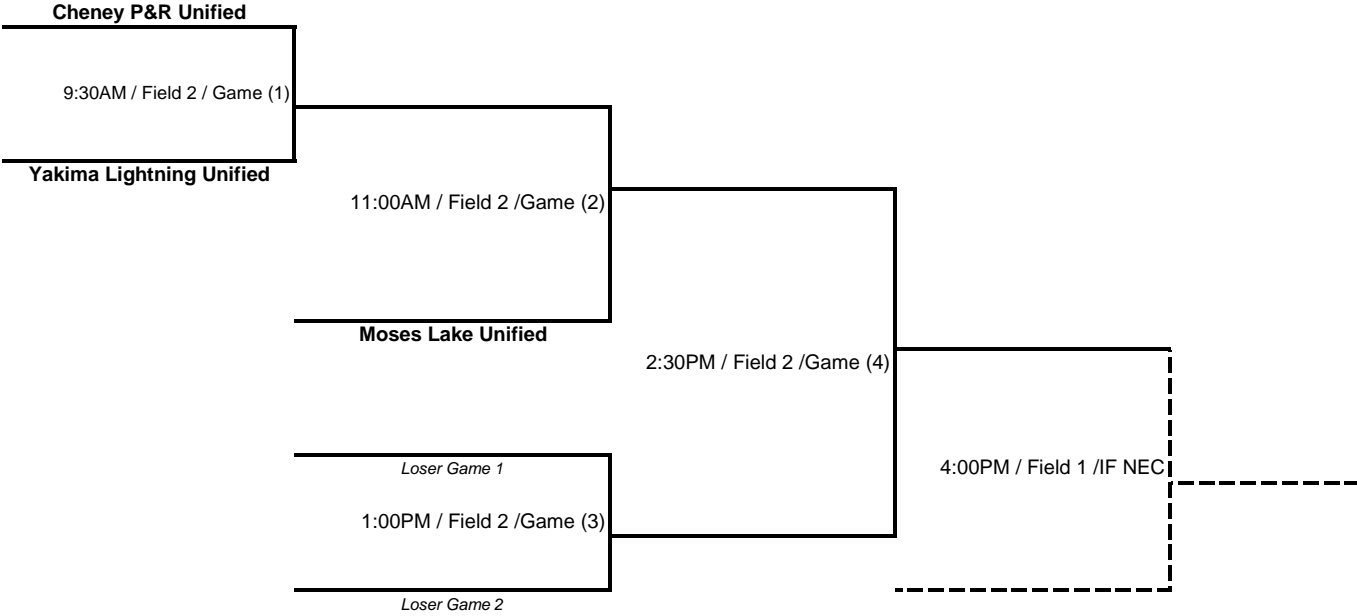

Unified 2

**Special
Olympics
Washington**

- 1ST PLACE _____
- 2ND PLACE _____
- 3RD PLACE _____
- 1st PLACE TO STATE _____