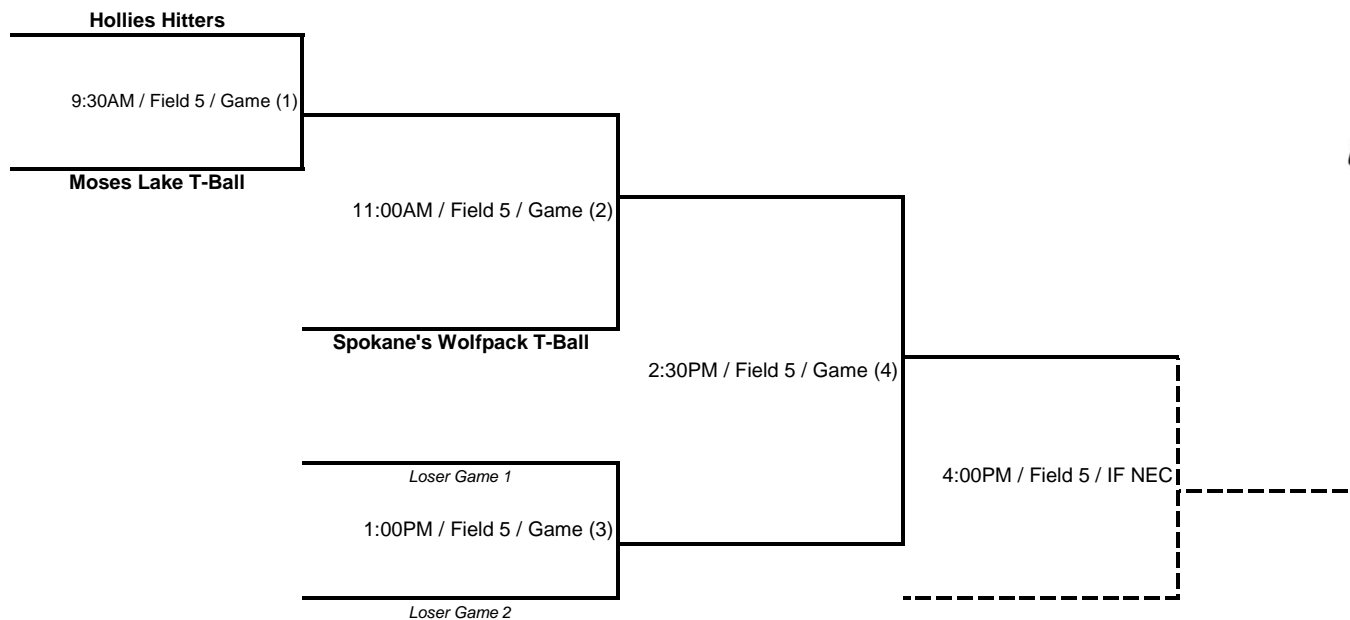

Twin River Vipers 1

11:00AM / Field 3 /Game (2)

Moses Lake Warriors

2:30PM / Field 3 /Game (4)

Loser Game 1

1:00PM / Field 3 /Game (3)

Loser Game 2

4:00PM / Field 2 /IF NEC

1ST PLACE

2ND PLACE

3RD PLACE

1st PLACE TO STATE

Group B

Yakima Lightning Strike

9:30AM / Field 4 / Game (1)

Twin River Vipers 2

2:30PM / Field 4 / Game (2)

4:00PM / Field 3 / IF NEC

**Special
Olympics**
Washington

1ST PLACE _____

2ND PLACE _____

1st PLACE TO STATE

T-Ball 1

**Special
Olympics**
Washington

1ST PLACE _____
2ND PLACE _____
3RD PLACE _____
1st PLACE TO STATE

T-Ball 2

Spokane's Wolfpack T-Ball 2

9:30AM / Field 6 / Game (1)

Cheney P&R T-Ball

11:00AM / Field 6 / Game (2)

2:30PM / Field 6 / IF NEC

**Special
Olympics**
Washington