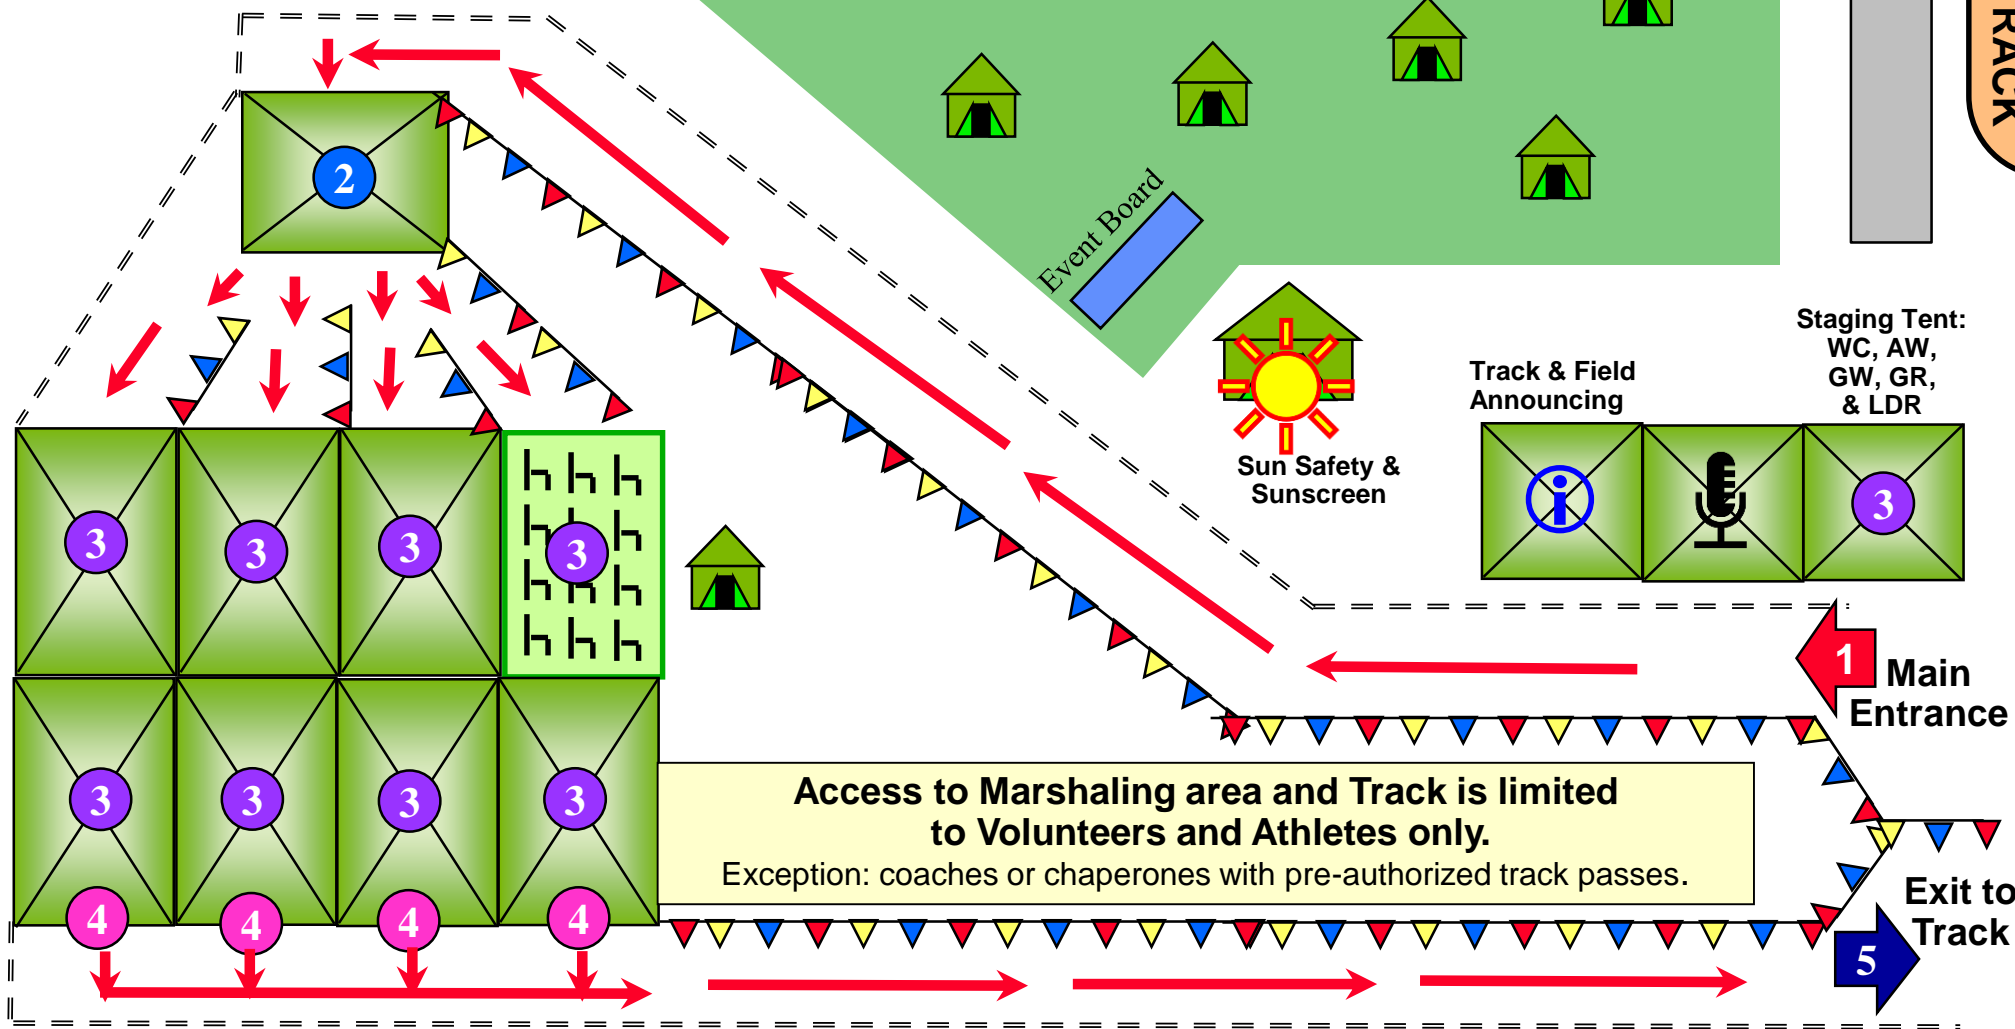

Turbo Javelin

Shot Put 3

Shot Put 2

Shot Put 1

LDR Course

Running Long Jump Pits

W/C, A/W, G/W & G/R Events

Water Bottle Refilling Station

POST RACE STAGING "B"

TRACK/FIELD AWARDS

Athletics Team Village

ANNOUNCING TENT

Event Board

MARSHALLING AREA

Shuttle Stop?

Spring Games Marshalling Area

Note: Listen to announcing and refer to event boards for athlete staging schedule.

1 Main Entrance

2 Entrance to Assembly Area

3 Staging Area

4 Exit to Walkway

5 Exit to Track

LEGEND

→ Direction of Flow

h Chairs

▽▽▽ Flagging

..... Barricades

Spring Games Post-Race Staging & Awards

(Access to track is limited to Athletes only)

LDR Course
Shed

W/C, A/W, G/W & G/R Events

GATE Walkway Walkway Walkway