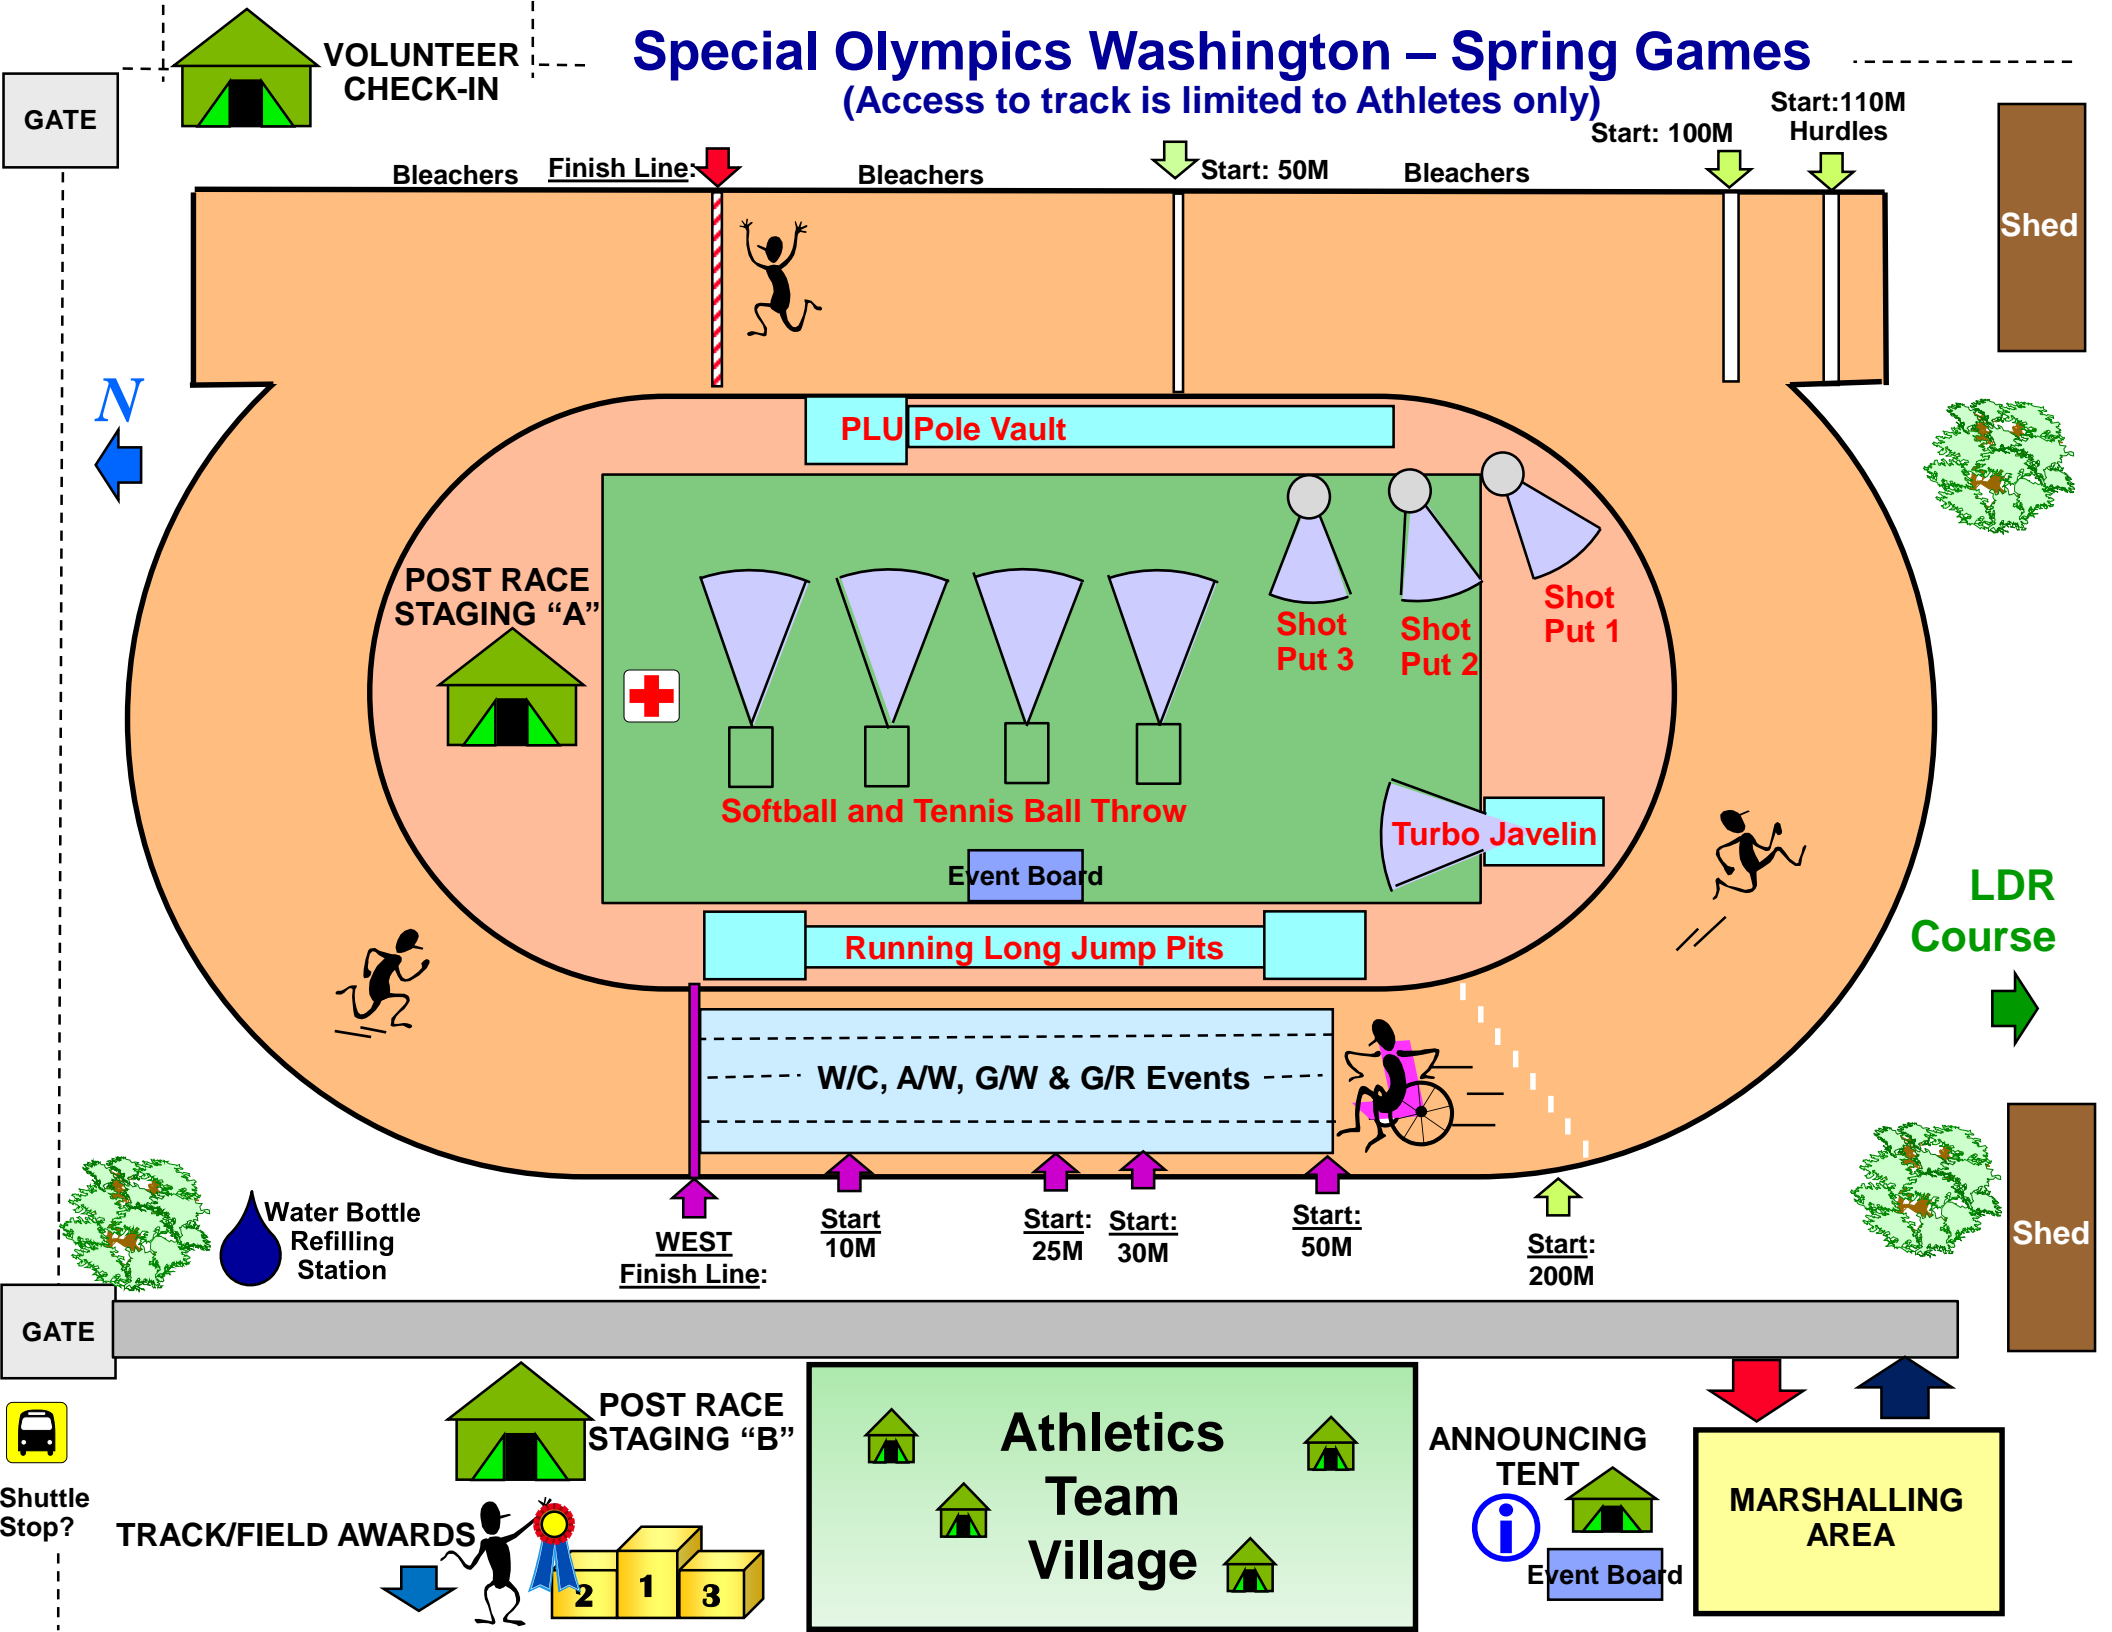

Special Olympics Washington – Spring Games

(Access to track is limited to Athletes only)

VOLUNTEER CHECK-IN

GATE

Bleachers

Finish Line:

Bleachers

Start: 50M

Bleachers

Start: 100M

Start: 110M Hurdles

Shed

PLU Pole Vault

POST RACE STAGING "A"

Softball and Tennis Ball Throw

Event Board

Turbo Javelin

Shot Put 3

Shot Put 2

Shot Put 1

LDR Course

Running Long Jump Pits

W/C, A/W, G/W & G/R Events

Water Bottle Refilling Station

Note: Listen to announcing and refer to event boards for athlete staging schedule.

1 Main Entrance

2 Entrance to Assembly Area

3 Staging Area

4 Exit to Walkway

5 Exit to Track

LEGEND

→ Direction of Flow