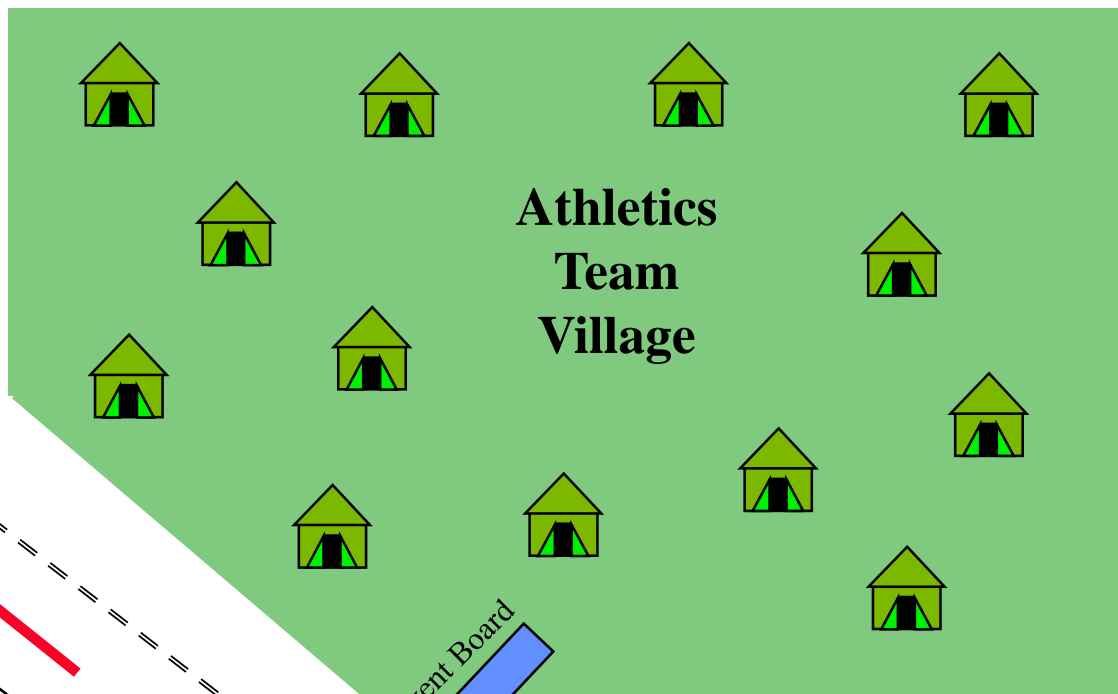

Spring Games Marshalling Area

Note: Listen to announcing and refer to event boards for athlete staging schedule.

1 Main Entrance

2 Entrance to Assembly Area

3 Staging Area

4 Exit to Walkway

5 Exit to Track

LEGEND

→ Direction of Flow

h Chairs

▽▽▽ Flagging

..... Barricades