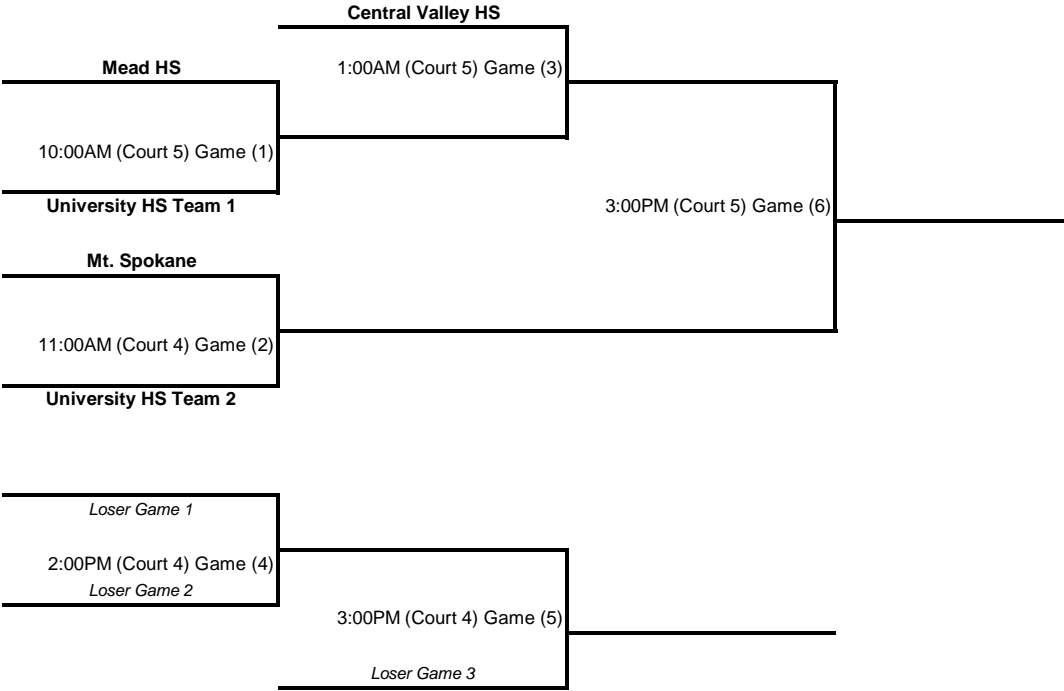

Team Skills;

Spokane's Wolfpack Team 1 (Hoop #1)
Spokane Valley Stars 3 (Hoop #1)
Tri-Cities Bombers (Hoop #1)
Wenatchee Slam Dunks (Hoop #1)
Yakima Team Skills (Hoop #2)
Twin River All Stars (Hoop #2)
Cheney P&R (Hoop #2)
Okanogan Hawks (Hoop #2)

1ST PLACE _____
2ND PLACE _____
3RD PLACE _____

(1st & 2nd place will advance to State)

Division: Seniors Unified Div. 1

U-High HS
11:00AM (Court 5) Game (1)
Rogers HS

Rogers HS
2:00PM (Court 5) Game (2)
U-High HS

U-High HS
4:00PM (Court 5) Game (3)
(If NEC)
Rogers HS

1ST PLACE _____
2ND PLACE _____

(1st place will advance to State)

Division: Senior Unified Div. 2

(1st place will advance to State)

Division: Seniors Unified Div. 3

- 1ST PLACE _____
- 2ND PLACE _____
- 3RD PLACE _____
- 4TH PLACE _____
- 5TH PLACE _____

(1st place will advance to State)