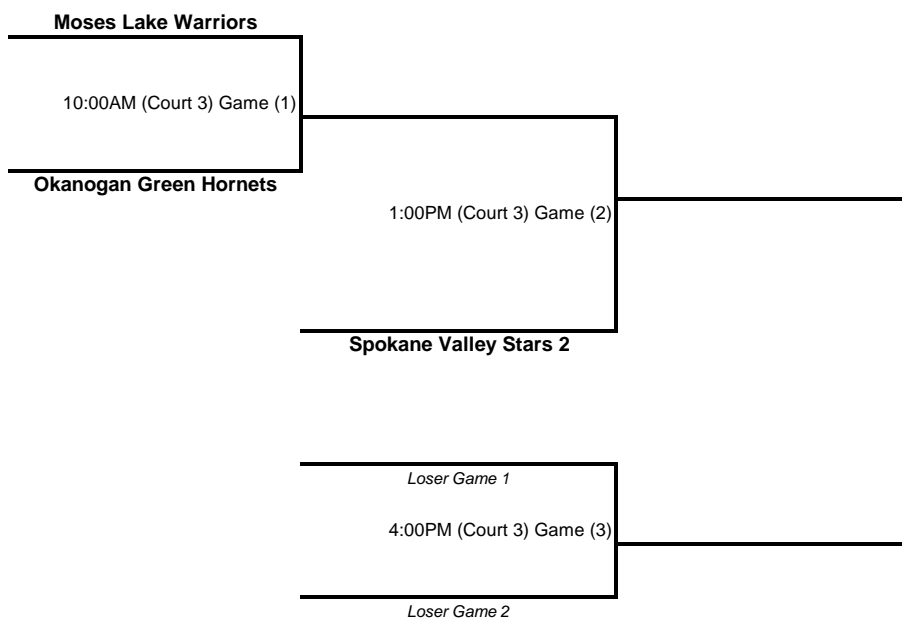

Division: Masters 4

1ST PLACE _____
2ND PLACE _____
3RD PLACE _____

(1st place will advance to State)