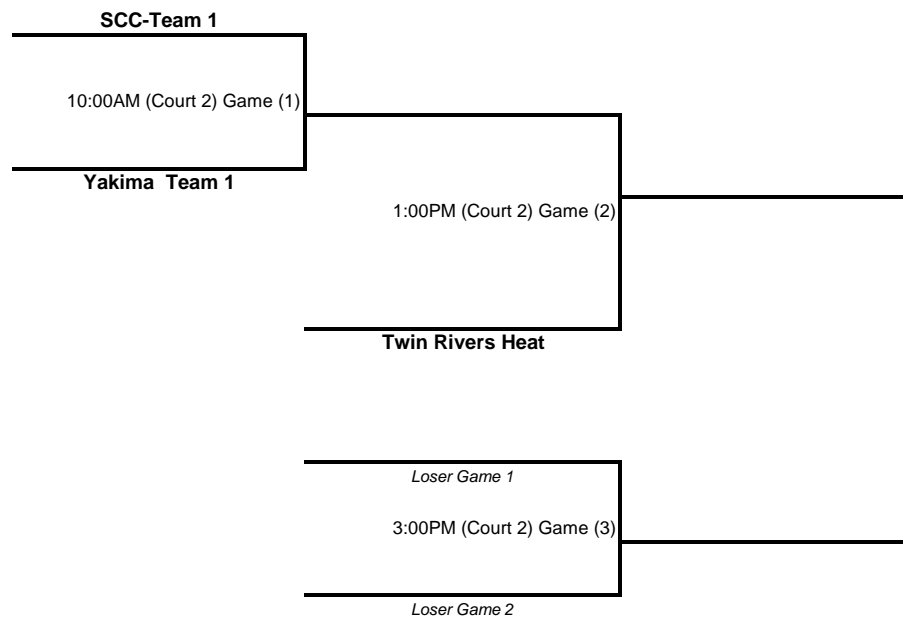

Team Skills;

Spokane's Wolfpack Team 1 (Hoop #1)
Spokane Valley Stars 3 (Hoop #1)
Tri-Cities Bombers (Hoop #1)
Wenatchee Slam Dunks (Hoop #1)
Yakima Team Skills (Hoop #2)
Twin River All Stars (Hoop #2)
Cheney P&R (Hoop #2)
Okanogan Hawks (Hoop #2)

Division: Seniors Traditional

1ST PLACE _____
2ND PLACE _____
3RD PLACE _____

(1st & 2nd place will advance to State)

Division: Masters 1&2

1ST PLACE _____
2ND PLACE _____

(1st & 2nd place will advance to State)

Division: Masters 3

1ST PLACE _____
2ND PLACE _____
3RD PLACE _____

(1st place will advance to State)

Division: Masters 4

1ST PLACE _____
2ND PLACE _____
3RD PLACE _____

(1st place will advance to State)

Division: Masters 5