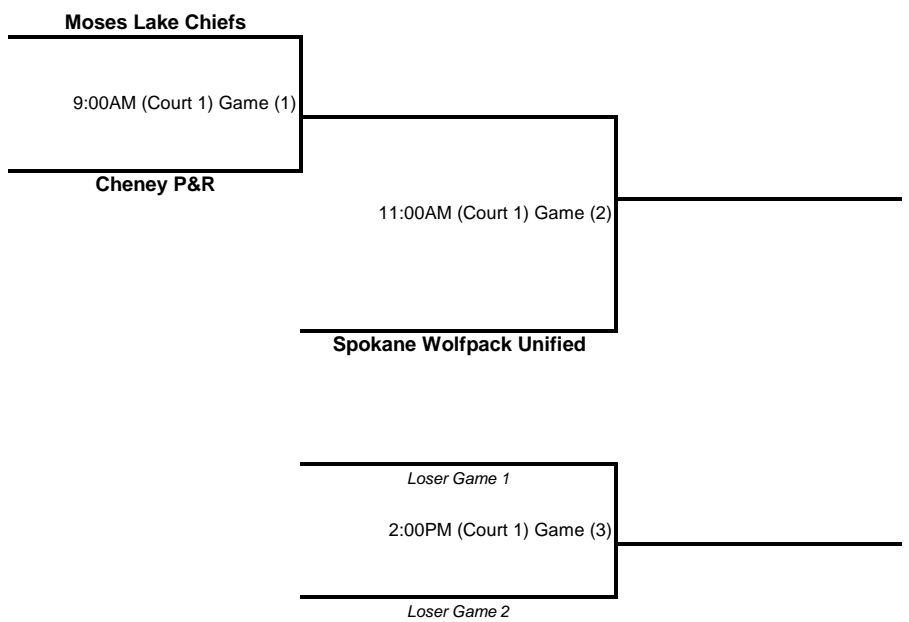

Loser Game 2

3:00PM (Court 3) Game (4)

1st Place _____
2nd Place _____
3rd Place _____
4th Place _____

(1st & 2nd place will advance to State)

Division: Masters 6

(1st & 2nd place will advance to State)

Division: Masters Unified