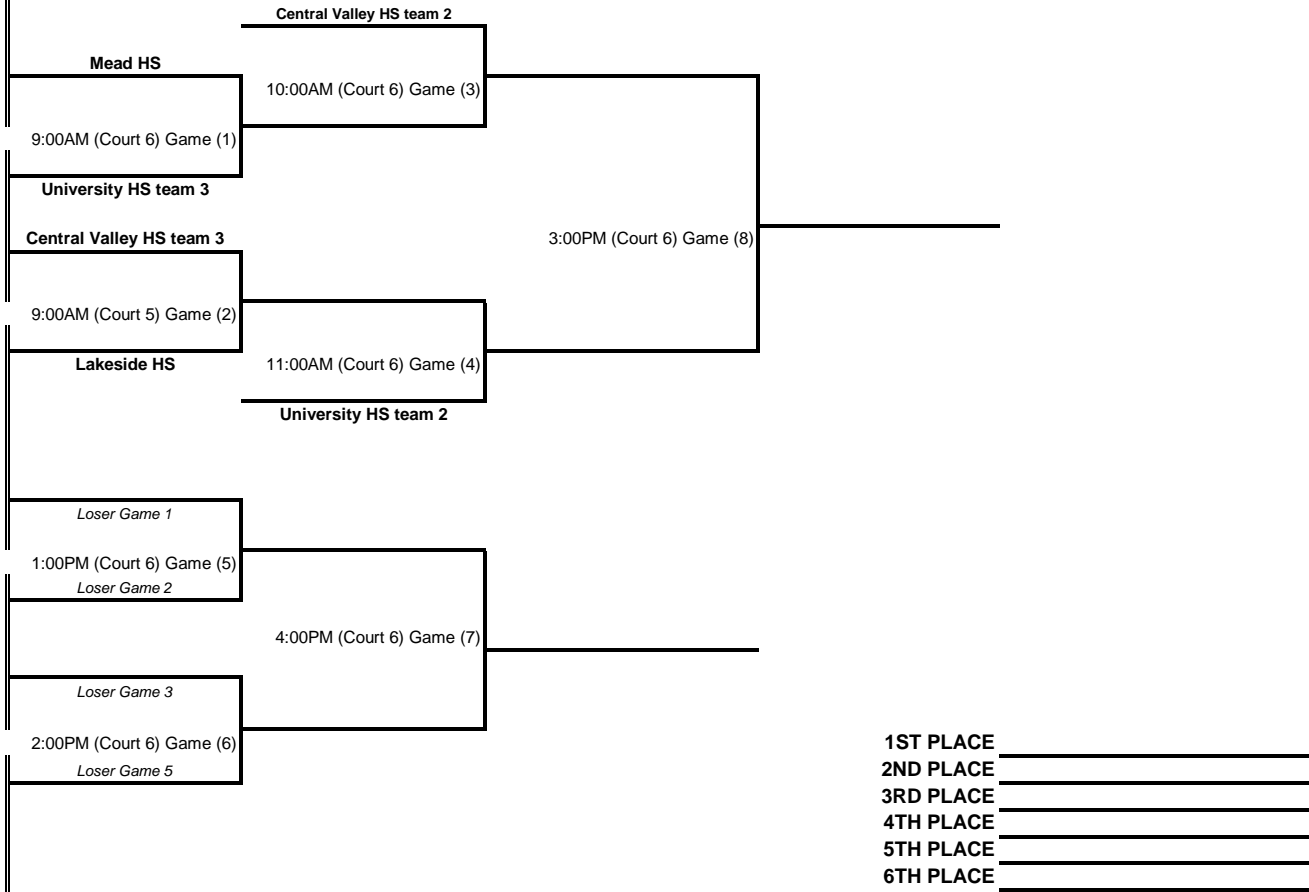

Division: Senior Unified Div. 2

(1st place will advance to State)