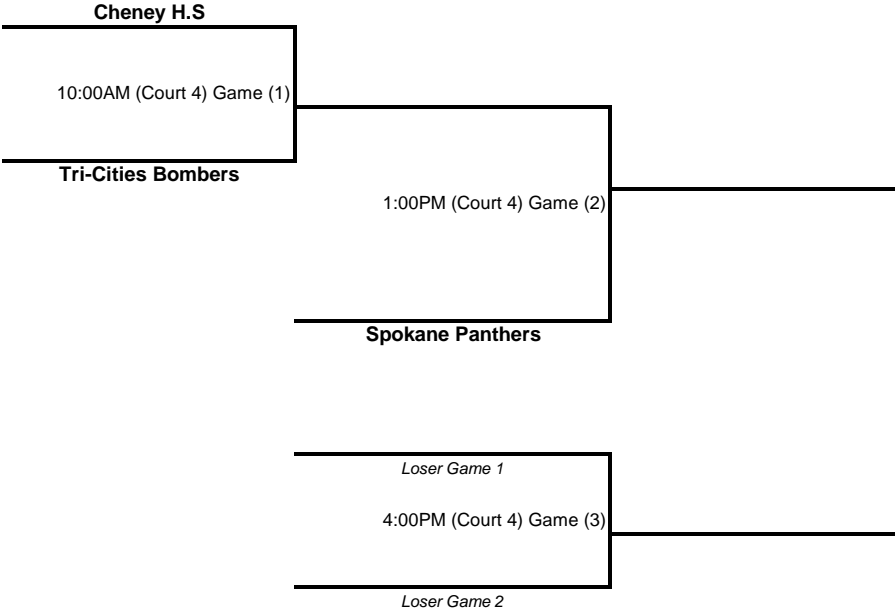

Division: Seniors Traditional

1ST PLACE _____
2ND PLACE _____
3RD PLACE _____

(1st & 2nd place will advance to State)