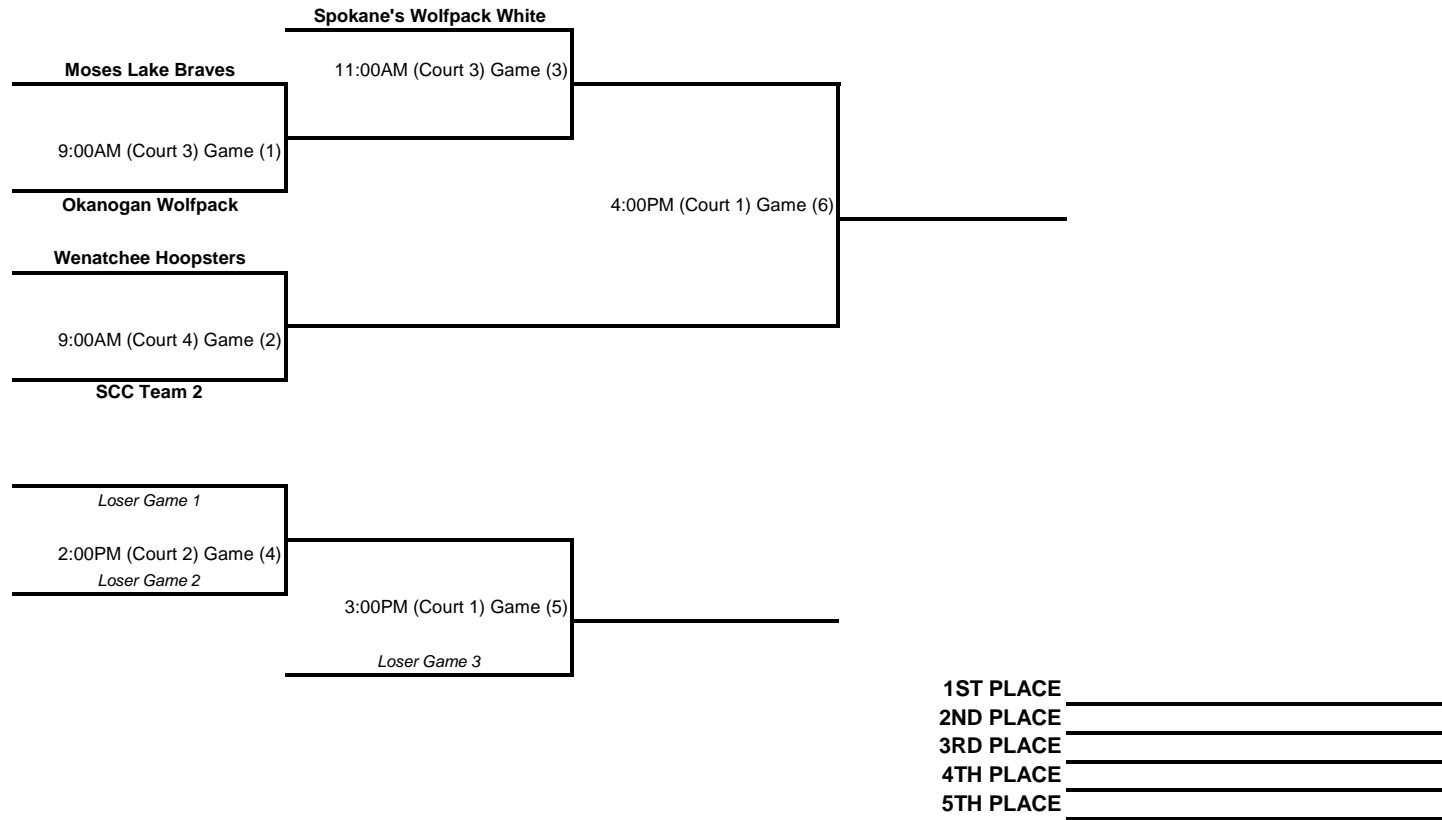

Division: Masters 6

(1st & 2nd place will advance to State)